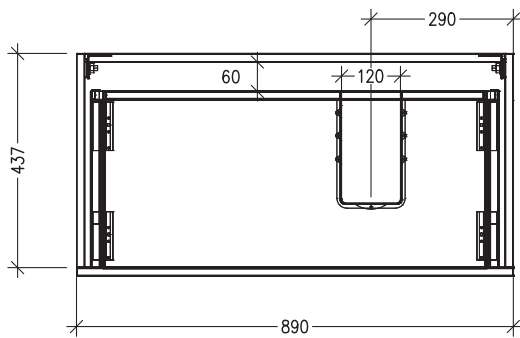

## Skye 900mm 2 Drawer Right Hand Offset Basin Wall Vanity

Code: 97471R

### Features

- 2 Drawer Wall Hung
- Right Hand Offset Basin
- Full Extension Soft Close Drawer
- Cabinet: Laminate Woodgrain & Solid Colours on MR Board
- Slabtop Option : Acrylic Surface Top or Stonecast Top
- Dimensions: H670 x W900 x D465
- Designed & Assembled in NZ
- Plumbing Provision has been allowed for with a 60mm space behind the lower drawer.  
Note: Lower Drawer DOES NOT have a plumbing cutout and is designed to offer full storage space.

### Technical Details

Note: All measurements shown are in millimetres. Sizes are nominal.

TOP VIEW

FRONT VIEW

SIDE VIEW