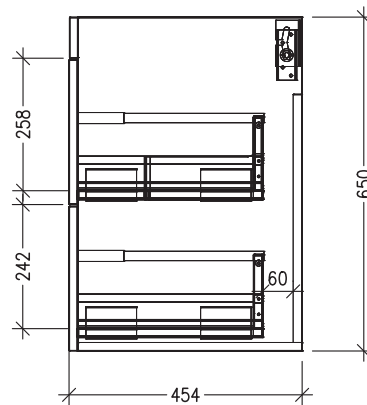

### Features

- 2 Drawer Wall Hung
- Right Hand Offset Basin
- Full Extension Soft Close Drawer
- Cabinet: Laminate Woodgrain & Solid Colours on MR Board
- Slabtop Option : Acrylic Surface Top or Stonecast Top
- Dimensions: H670 x W900 x D465
- Designed & Assembled in NZ
- Plumbing Provision has been allowed for with a 60mm space behind the lower drawer.  
Note: Lower Drawer DOES NOT have a plumbing cutout and is designed to offer full storage space.

### Technical Details

Note: All measurements shown are in millimetres. Sizes are nominal.

TOP VIEW

FRONT VIEW

SIDE VIEW