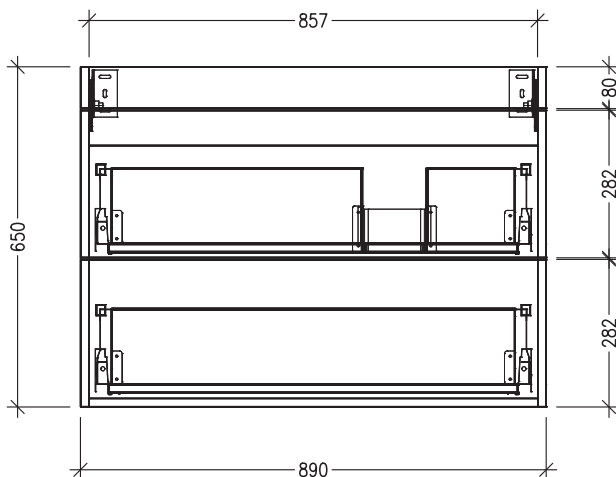

## Skye 900mm 2 Drawer Right Hand Offset Basin Wall Vanity

Code: 97471R

### Features

- 2 Drawer Wall Hung
- Right Hand Offset Basin
- Full Extension Soft Close Drawer
- Cabinet: Laminate Woodgrain & Solid Colours on MR Board
- Slabtop Option : Acrylic Surface Top or Stonecast Top
- Dimensions: H670 x W900 x D465
- Designed & Assembled in NZ
- Plumbing Provision has been allowed for with a 60mm space behind the lower drawer.  
Note: Lower Drawer DOES NOT have a plumbing cutout and is designed to offer full storage space.

### Technical Details

Note: All measurements shown are in millimetres. Sizes are nominal.

TOP VIEW

FRONT VIEW

SIDE VIEW