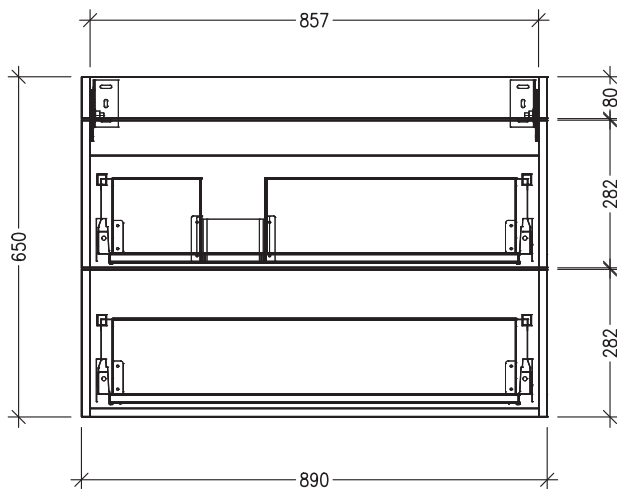

SPECIFICATION SHEET

Skye 900mm 2 Drawer Left Hand Offset Basin Wall Vanity

Code: 97471L

Features

- 2 Drawer Wall Hung
- Left Hand Offset Basin
- Full Extension Soft Close Drawer
- Cabinet: Laminate Woodgrain & Solid Colours on MR Board
- Slabtop Option : Acrylic Surface Top or Stonecast Top
- Dimensions: H670 x W900 x D465
- Designed & Assembled in NZ
- Plumbing Provision has been allowed for with a 60mm space behind the lower drawer.
Note: Lower Drawer DOES NOT have a plumbing cutout and is designed to offer full storage space.

*Note: Vessel basins are purchased separately.
Visit www.newtech.co.nz for the full range of vessel basin options.*

Technical Details

Note: All measurements shown are in millimetres. Sizes are nominal.

TOP VIEW

FRONT VIEW

SIDE VIEW