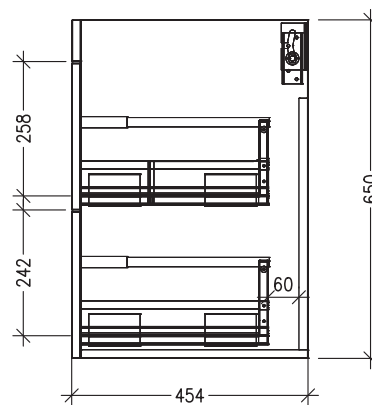

SPECIFICATION SHEET

Skye 900mm 2 Drawer Left Hand Offset Basin Wall Vanity

Code: 97471L

Features

- 2 Drawer Wall Hung
- Left Hand Offset Basin
- Full Extension Soft Close Drawer
- Cabinet: Laminate Woodgrain & Solid Colours on MR Board
- Slabtop Option : Acrylic Surface Top or Stonecast Top
- Dimensions: H670 x W900 x D465
- Designed & Assembled in NZ
- Plumbing Provision has been allowed for with a 60mm space behind the lower drawer.
Note: Lower Drawer DOES NOT have a plumbing cutout and is designed to offer full storage space.

*Note: Vessel basins are purchased separately.
Visit www.newtech.co.nz for the full range of vessel basin options.*

Technical Details

Note: All measurements shown are in millimetres. Sizes are nominal.

TOP VIEW

FRONT VIEW

SIDE VIEW