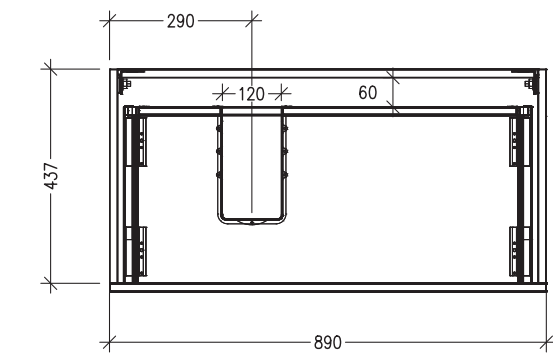

SPECIFICATION SHEET

Skye 900mm 2 Drawer Left Hand Offset Basin Wall Vanity

Code: 97471L

Features

- 2 Drawer Wall Hung
- Left Hand Offset Basin
- Full Extension Soft Close Drawer
- Cabinet: Laminate Woodgrain & Solid Colours on MR Board
- Slabtop Option : Acrylic Surface Top or Stonecast Top
- Dimensions: H670 x W900 x D465
- Designed & Assembled in NZ
- Plumbing Provision has been allowed for with a 60mm space behind the lower drawer.
Note: Lower Drawer DOES NOT have a plumbing cutout and is designed to offer full storage space.

*Note: Vessel basins are purchased separately.
Visit www.newtech.co.nz for the full range of vessel basin options.*

Technical Details

Note: All measurements shown are in millimetres. Sizes are nominal.

TOP VIEW

FRONT VIEW

SIDE VIEW