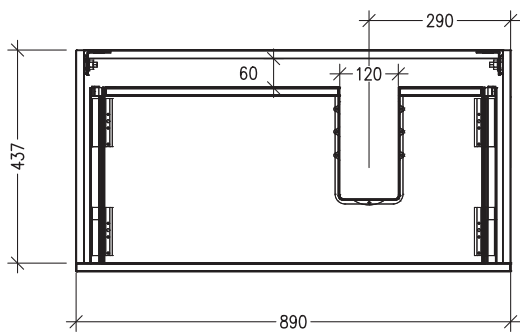

SPECIFICATION SHEET

Skye 900mm 1 Drawer Right Hand Offset Basin Wall Vanity

Code: 97496R

Features

- 1 Drawer Wall Hung
- Right Hand Offset Basin
- Full Extension Soft Close Drawer
- Cabinet: Laminate Woodgrain & Solid Colours on MR Board
- Slabtop Option : Acrylic Surface Top or Stonecast Top
- Dimensions: H400 x W900 x D465
- Designed & Assembled in NZ

*Note: Vessel basins are purchased separately.
Visit www.newtech.co.nz for the full range of vessel basin options.*

Technical Details

Note: All measurements shown are in millimetres. Sizes are nominal.

TOP VIEW

FRONT VIEW

SIDE VIEW