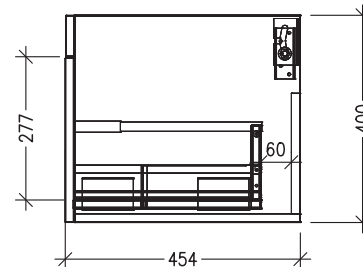

SPECIFICATION SHEET

Skye 900mm 1 Drawer Right Hand Offset Basin Wall Vanity

Code: 97496R

Features

- 1 Drawer Wall Hung
- Right Hand Offset Basin
- Full Extension Soft Close Drawer
- Cabinet: Laminate Woodgrain & Solid Colours on MR Board
- Slabtop Option : Acrylic Surface Top or Stonecast Top
- Dimensions: H400 x W900 x D465
- Designed & Assembled in NZ

*Note: Vessel basins are purchased separately.
Visit www.newtech.co.nz for the full range of vessel basin options.*

Technical Details

Note: All measurements shown are in millimetres. Sizes are nominal.

TOP VIEW

FRONT VIEW

SIDE VIEW