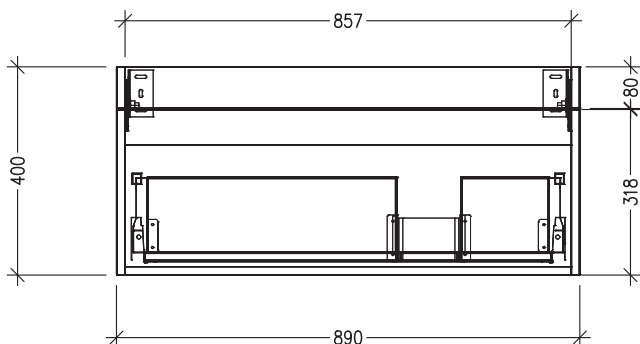

SPECIFICATION SHEET

Skye 900mm 1 Drawer Right Hand Offset Basin Wall Vanity

Code: 97496R

Features

- 1 Drawer Wall Hung
- Right Hand Offset Basin
- Full Extension Soft Close Drawer
- Cabinet: Laminate Woodgrain & Solid Colours on MR Board
- Slabtop Option : Acrylic Surface Top or Stonecast Top
- Dimensions: H400 x W900 x D465
- Designed & Assembled in NZ

*Note: Vessel basins are purchased separately.
Visit www.newtech.co.nz for the full range of vessel basin options.*

Technical Details

Note: All measurements shown are in millimetres. Sizes are nominal.

TOP VIEW

FRONT VIEW

SIDE VIEW