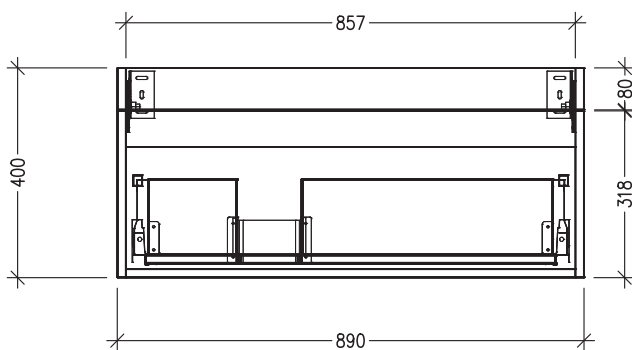

## Skye 900mm 1 Drawer Left Hand Offset Basin Wall Vanity

Code: 97496L

### Features

- 1 Drawer Wall Hung
- Left Hand Offset Basin
- Full Extension Soft Close Drawer
- Cabinet: Laminate Woodgrain & Solid Colours on MR Board
- Slabtop Option : Acrylic Surface Top or Stonecast Top
- Dimensions: H400 x W900 x D465
- Designed & Assembled in NZ

### Technical Details

Note: All measurements shown are in millimetres. Sizes are nominal.

TOP VIEW

FRONT VIEW

SIDE VIEW