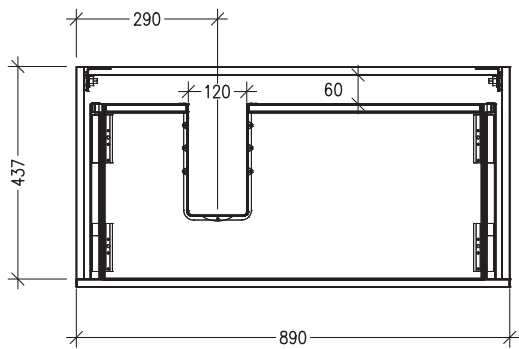

## Skye 900mm 1 Drawer Left Hand Offset Basin Wall Vanity

Code: 97496L

### Features

- 1 Drawer Wall Hung
- Left Hand Offset Basin
- Full Extension Soft Close Drawer
- Cabinet: Laminate Woodgrain & Solid Colours on MR Board
- Slabtop Option : Acrylic Surface Top or Stonecast Top
- Dimensions: H400 x W900 x D465
- Designed & Assembled in NZ

### Technical Details

Note: All measurements shown are in millimetres. Sizes are nominal.

TOP VIEW

FRONT VIEW

SIDE VIEW