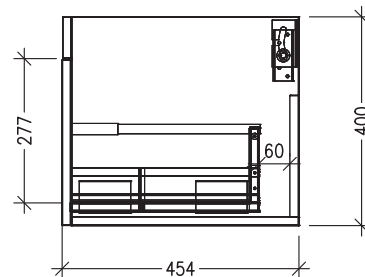

### Features

- 1 Drawer Wall Hung
- Left Hand Offset Basin
- Full Extension Soft Close Drawer
- Cabinet: Laminate Woodgrain & Solid Colours on MR Board
- Slabtop Option : Acrylic Surface Top or Stonecast Top
- Dimensions: H400 x W900 x D465
- Designed & Assembled in NZ

### Technical Details

Note: All measurements shown are in millimetres. Sizes are nominal.

TOP VIEW

FRONT VIEW

SIDE VIEW