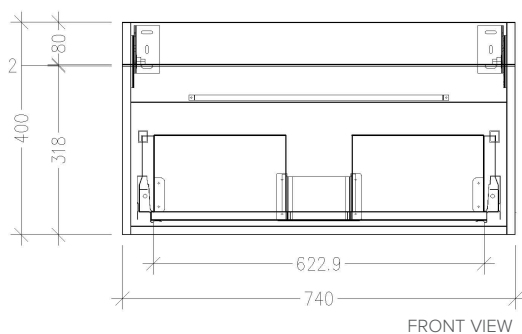

## Skye 750mm 1 Drawer Wall Vanity

### Features

- Wall Hung
- Full Extension Soft Close Drawers
- Cabinet: Laminate Woodgrain & Solid Colours on MR Board
- Slab Top Options:  
Acrylic Surface Top- Sierra (SIER), Misty (MIST), Galaxia (GALA)  
20mm Stonecast Top - Gloss White (ST), Matte White (STMW)
- Dimensions: H 420 x W750 x D465
- Plumbing provision has been allowed for with a 60mm space behind lower drawer. Note lower drawer DOES NOT have a plumbing cutout and is designed to offer full storage space.

### Technical Details

Note: All measurements shown are in millimetres. Sizes are nominal.

### StoneCast Slab Top 750

W750 x D465 x H20