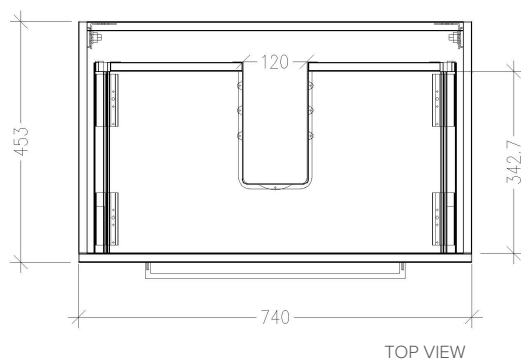

## Skye 750mm 1 Drawer Wall Vanity

### Features

- Wall Hung
- Full Extension Soft Close Drawers
- Cabinet: Laminate Woodgrain & Solid Colours on MR Board
- Slab Top Options:  
Acrylic Surface Top- Sierra (SIER), Misty (MIST), Galaxia (GALA)  
20mm Stonecast Top - Gloss White (ST), Matte White (STMW)
- Dimensions: H 420 x W750 x D465
- Plumbing provision has been allowed for with a 60mm space behind lower drawer. Note lower drawer DOES NOT have a plumbing cutout and is designed to offer full storage space.

### Technical Details

Note: All measurements shown are in millimetres. Sizes are nominal.

### StoneCast Slab Top 750

W750 x D465 x H20