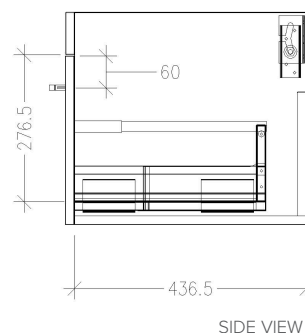

## Skye 750mm 1 Drawer Wall Vanity

### Features

- Wall Hung
- Full Extension Soft Close Drawers
- Cabinet: Laminate Woodgrain & Solid Colours on MR Board
- Slab Top Options:  
Acrylic Surface Top- Sierra (SIER), Misty (MIST), Galaxia (GALA)  
20mm Stonecast Top - Gloss White (ST), Matte White (STMW)
- Dimensions: H 420 x W750 x D465
- Plumbing provision has been allowed for with a 60mm space behind lower drawer. Note lower drawer DOES NOT have a plumbing cutout and is designed to offer full storage space.

### Technical Details

Note: All measurements shown are in millimetres. Sizes are nominal.

### StoneCast Slab Top 750

W750 x D465 x H20