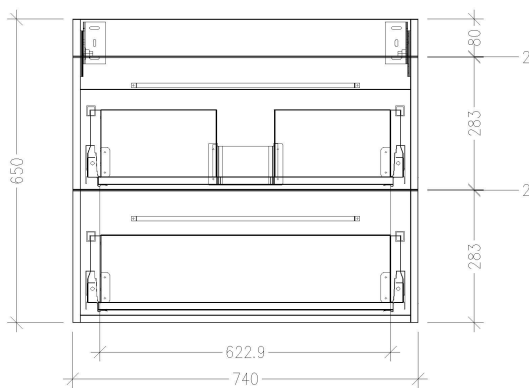

SPECIFICATION SHEET

Skye 750mm 2 Drawer Wall Vanity

Features

- Wall Hung
- Full Extension Soft Close Drawers
- Cabinet: Laminate Woodgrain & Solid Colours on MR Board
- Slab Top Options:
Acrylic Surface Top- Sierra (SIER), Misty (MIST), Galaxia (GALA)
20mm Stonecast Top - Gloss White (ST), Matte White (STMW)
- Dimensions: H670 x W750 x D465
- Plumbing provision has been allowed for with a 60mm space behind lower drawer. Note lower drawer DOES NOT have a plumbing cutout and is designed to offer full storage space.

*Note: Vessel basins are purchased separately.
Visit www.newtech.co.nz for full range of vessel basin options.*

Technical Details

Note: All measurements shown are in millimetres. Sizes are nominal.

FRONT VIEW

SIDE VIEW

TOP VIEW

SPECIFICATION SHEET

Slab Top Options

StoneCast Slab Top 750

W750 x D465 x H20