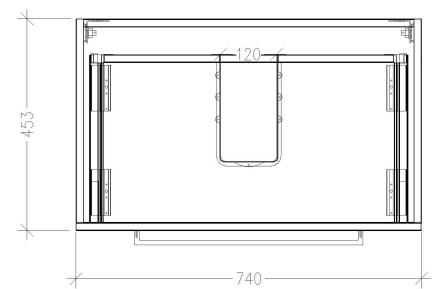

SPECIFICATION SHEET

Skye 750mm 2 Drawer Wall Vanity

Features

- Wall Hung
- Full Extension Soft Close Drawers
- Cabinet: Laminate Woodgrain & Solid Colours on MR Board
- Slab Top Options:
Acrylic Surface Top- Sierra (SIER), Misty (MIST), Galaxia (GALA)
20mm Stonecast Top - Gloss White (ST), Matte White (STMW)
- Dimensions: H670 x W750 x D465
- Plumbing provision has been allowed for with a 60mm space behind lower drawer. Note lower drawer DOES NOT have a plumbing cutout and is designed to offer full storage space.

*Note: Vessel basins are purchased separately.
Visit www.newtech.co.nz for full range of vessel basin options.*

Technical Details

Note: All measurements shown are in millimetres. Sizes are nominal.

FRONT VIEW

SIDE VIEW

TOP VIEW

SPECIFICATION SHEET

Slab Top Options

StoneCast Slab Top 750

W750 x D465 x H20