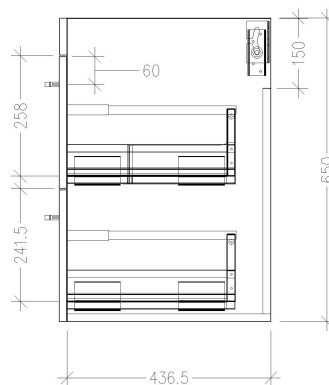

SPECIFICATION SHEET

Skye 750mm 2 Drawer Wall Vanity

Features

- Wall Hung
- Full Extension Soft Close Drawers
- Cabinet: Laminate Woodgrain & Solid Colours on MR Board
- Slab Top Options:
Acrylic Surface Top- Sierra (SIER), Misty (MIST), Galaxia (GALA)
20mm Stonecast Top - Gloss White (ST), Matte White (STMW)
- Dimensions: H670 x W750 x D465
- Plumbing provision has been allowed for with a 60mm space behind lower drawer. Note lower drawer DOES NOT have a plumbing cutout and is designed to offer full storage space.

*Note: Vessel basins are purchased separately.
Visit www.newtech.co.nz for full range of vessel basin options.*

Technical Details

Note: All measurements shown are in millimetres. Sizes are nominal.

FRONT VIEW

SIDE VIEW

TOP VIEW

SPECIFICATION SHEET

Slab Top Options

StoneCast Slab Top 750

W750 x D465 x H20