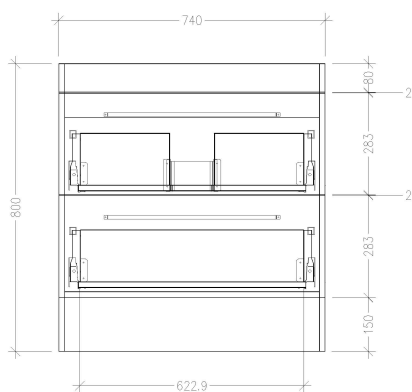

SPECIFICATION SHEET

Skye 750mm 2 Drawer Floor Vanity

Features

- Floorstanding
- Full Extension Soft Close Drawers
- Cabinet: Laminate Woodgrain & Solid Colours on MR Board
- Slab Top Options:
Acrylic Surface Top- Sierra (SIER), Misty (MIST), Galaxia (GALA)
20mm Stonecast Top - Gloss White (ST), Matte White (STMW)
- Dimensions: H820 x W750 x D465
- Floor plumbing provision has been allowed for with a 60mm space behind lower drawer. Note lower drawer DOES NOT have a plumbing cutout and is designed to offer full storage space.
- **Optional: Floor plumbing waste provision in lower drawer [88515] - Additional cost applies**

*Note: Vessel basins are purchased separately.
Visit www.newtech.co.nz for full range of vessel basin options.*

Technical Details

Note: All measurements shown are in millimetres. Sizes are nominal.

FRONT VIEW

SIDE VIEW

TOP VIEW

SPECIFICATION SHEET

Slab Top Options

StoneCast Slab Top 750

W750 x D465 x H20