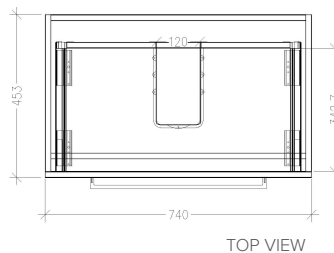

SPECIFICATION SHEET

Skye 750mm 2 Drawer Floor Vanity

Features

- Floorstanding
- Full Extension Soft Close Drawers
- Cabinet: Laminate Woodgrain & Solid Colours on MR Board
- Slab Top Options:
Acrylic Surface Top- Sierra (SIER), Misty (MIST), Galaxia (GALA)
20mm Stonecast Top - Gloss White (ST), Matte White (STMW)
- Dimensions: H820 x W750 x D465
- Floor plumbing provision has been allowed for with a 60mm space behind lower drawer. Note lower drawer DOES NOT have a plumbing cutout and is designed to offer full storage space.
- **Optional: Floor plumbing waste provision in lower drawer [88515] - Additional cost applies**

*Note: Vessel basins are purchased separately.
Visit www.newtech.co.nz for full range of vessel basin options.*

Technical Details

Note: All measurements shown are in millimetres. Sizes are nominal.

FRONT VIEW

SIDE VIEW

TOP VIEW

SPECIFICATION SHEET

Slab Top Options

StoneCast Slab Top 750

W750 x D465 x H20