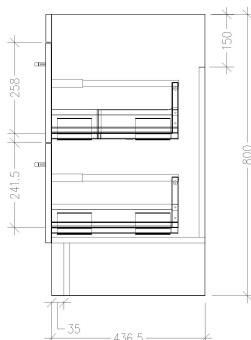

SPECIFICATION SHEET

Skye 750mm 2 Drawer Floor Vanity

Features

- Floorstanding
- Full Extension Soft Close Drawers
- Cabinet: Laminate Woodgrain & Solid Colours on MR Board
- Slab Top Options:
Acrylic Surface Top- Sierra (SIER), Misty (MIST), Galaxia (GALA)
20mm Stonecast Top - Gloss White (ST), Matte White (STMW)
- Dimensions: H820 x W750 x D465
- Floor plumbing provision has been allowed for with a 60mm space behind lower drawer. Note lower drawer DOES NOT have a plumbing cutout and is designed to offer full storage space.
- **Optional: Floor plumbing waste provision in lower drawer [88515] - Additional cost applies**

*Note: Vessel basins are purchased separately.
Visit www.newtech.co.nz for full range of vessel basin options.*

Technical Details

Note: All measurements shown are in millimetres. Sizes are nominal.

FRONT VIEW

SIDE VIEW

TOP VIEW

SPECIFICATION SHEET

Slab Top Options

StoneCast Slab Top 750

W750 x D465 x H20