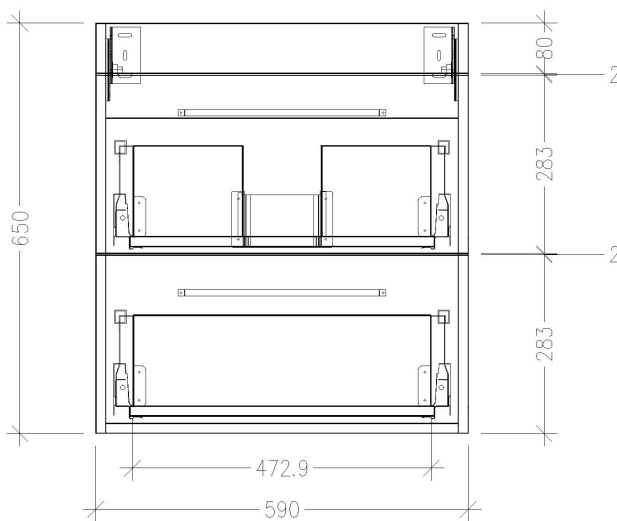

SPECIFICATION SHEET

Skye 600mm 2 Drawer Wall Vanity

Newtech Code: 97315

Note: Vessel basins are purchased separately.
Visit www.newtech.co.nz for full range of vessel basin options

Features

- Wall Hung
- 2 Drawers
- Laminate Woodgrain & Solid Colours on MR Board
- Slab Top Options: Stonecast Slab or Acrylic Solid Surface Slab Tops
- Dimensions: H670 x W600 x D465
- Plumbing provision has been allowed for with a 60mm space behind lower drawer. Note lower drawer DOES NOT have a plumbing cutout and is designed to offer full storage space.

Technical Details

TOP VIEW

FRONT VIEW

SIDE VIEW