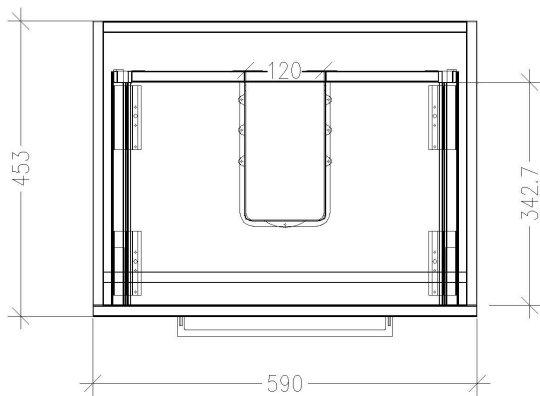

SPECIFICATION SHEET

Skye 600mm 2 Drawer Wall Vanity

Newtech Code: 97315

Note: Vessel basins are purchased separately.
Visit www.newtech.co.nz for full range of vessel basin options

Features

- Wall Hung
- 2 Drawers
- Laminate Woodgrain & Solid Colours on MR Board
- Slab Top Options: Stonecast Slab or Acrylic Solid Surface Slab Tops
- Dimensions: H670 x W600 x D465
- Plumbing provision has been allowed for with a 60mm space behind lower drawer. Note lower drawer DOES NOT have a plumbing cutout and is designed to offer full storage space.

Technical Details

TOP VIEW

FRONT VIEW

SIDE VIEW