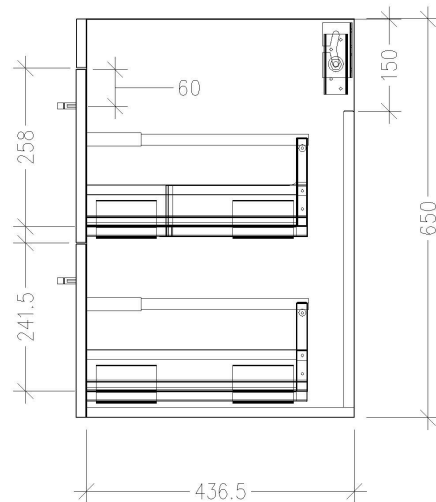

SPECIFICATION SHEET

Skye 600mm 2 Drawer Wall Vanity

Newtech Code: 97315

Note: Vessel basins are purchased separately.
Visit www.newtech.co.nz for full range of vessel basin options

Features

- Wall Hung
- 2 Drawers
- Laminate Woodgrain & Solid Colours on MR Board
- Slab Top Options: Stonecast Slab or Acrylic Solid Surface Slab Tops
- Dimensions: H670 x W600 x D465
- Plumbing provision has been allowed for with a 60mm space behind lower drawer. Note lower drawer DOES NOT have a plumbing cutout and is designed to offer full storage space.

Technical Details

TOP VIEW

FRONT VIEW

SIDE VIEW