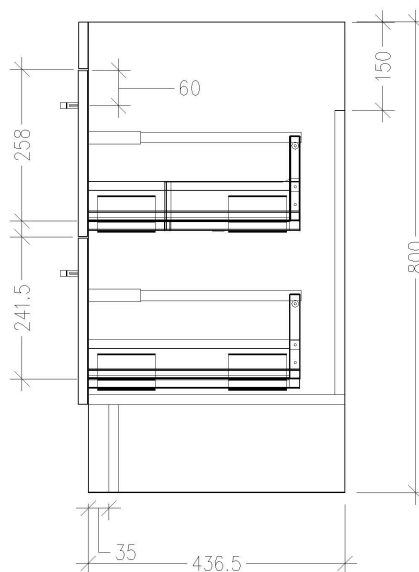

### Features

- Floorstanding
- 2 Drawers
- Single Basin
- Laminate Woodgrain & Solid Colours on MR Board
- Dimensions: H820 x W600 x D465
- Floor plumbing provision has been allowed for with a 60mm space behind lower drawer. Note lower drawer DOES NOT have a plumbing cutout and is designed to offer full storage space.
- Optional: Floor plumbing waste provision in bottom drawer [88515] - Additional cost applies
- Slab Top Options: Stonecast Slab or Acrylic Solid Surface Slab Tops

### Technical Details

Note: All measurements shown are in millimetres. Sizes are nominal.

TOP VIEW

FRONT VIEW

SIDE VIEW