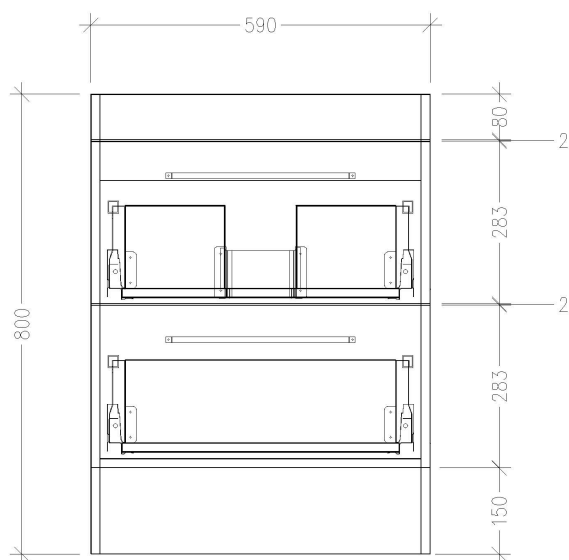

## Skye 600mm 2 Drawer Floor Vanity

Newtech Code: 97317

Note: Vessel basins are purchased separately.  
Visit [www.newtech.co.nz](http://www.newtech.co.nz) for full range of vessel basin options

### Features

- Floorstanding
- 2 Drawers
- Single Basin
- Laminate Woodgrain & Solid Colours on MR Board
- Dimensions: H820 x W600 x D465
- Floor plumbing provision has been allowed for with a 60mm space behind lower drawer. Note lower drawer DOES NOT have a plumbing cutout and is designed to offer full storage space.
- Optional: Floor plumbing waste provision in bottom drawer [88515] - Additional cost applies
- Slab Top Options: Stonecast Slab or Acrylic Solid Surface Slab Tops

### Technical Details

Note: All measurements shown are in millimetres. Sizes are nominal.

TOP VIEW

FRONT VIEW

SIDE VIEW