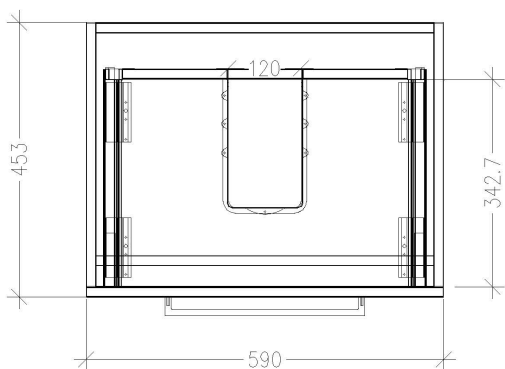

## Skye 600mm 2 Drawer Floor Vanity

Newtech Code: 97317

Note: Vessel basins are purchased separately.  
Visit [www.newtech.co.nz](http://www.newtech.co.nz) for full range of vessel basin options

### Features

- Floorstanding
- 2 Drawers
- Single Basin
- Laminate Woodgrain & Solid Colours on MR Board
- Dimensions: H820 x W600 x D465
- Floor plumbing provision has been allowed for with a 60mm space behind lower drawer. Note lower drawer DOES NOT have a plumbing cutout and is designed to offer full storage space.
- Optional: Floor plumbing waste provision in bottom drawer [88515] - Additional cost applies
- Slab Top Options: Stonecast Slab or Acrylic Solid Surface Slab Tops

### Technical Details

Note: All measurements shown are in millimetres. Sizes are nominal.

TOP VIEW

FRONT VIEW

SIDE VIEW