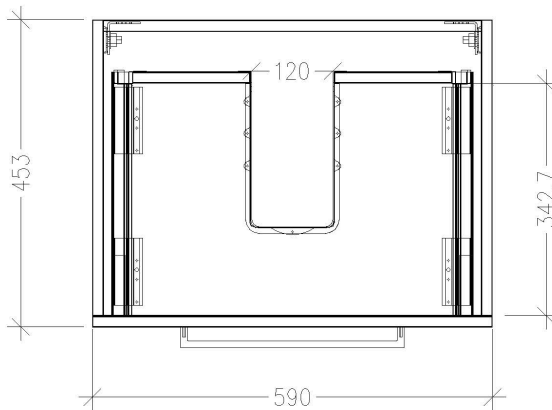

SPECIFICATION SHEET

Skye 600mm 1 Drawer Wall Vanity

Newtech Code: 97313

Features

- Wall Hung
- 1 Drawer
- Single Basin
- Laminate Woodgrain & Solid Colours on MR Board
- Dimensions: H420 x W600 x D465
- Slab Top Options: Stonecast Slab or Acrylic Solid Surface Slab Tops

*Note: Vessel basins are purchased separately.
Visit www.newtech.co.nz for full range of vessel basin options*

Technical Details

Note: All measurements shown are in millimetres. Sizes are nominal.

TOP VIEW

FRONT VIEW

SIDE VIEW