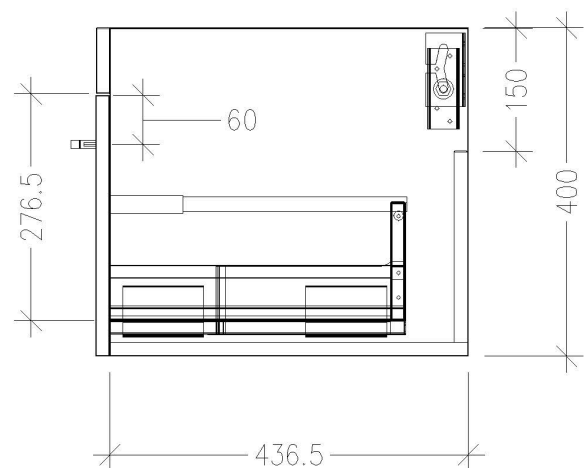

SPECIFICATION SHEET

Skye 600mm 1 Drawer Wall Vanity

Newtech Code: 97313

Features

- Wall Hung
- 1 Drawer
- Single Basin
- Laminate Woodgrain & Solid Colours on MR Board
- Dimensions: H420 x W600 x D465
- Slab Top Options: Stonecast Slab or Acrylic Solid Surface Slab Tops

*Note: Vessel basins are purchased separately.
Visit www.newtech.co.nz for full range of vessel basin options*

Technical Details

Note: All measurements shown are in millimetres. Sizes are nominal.

TOP VIEW

FRONT VIEW

SIDE VIEW