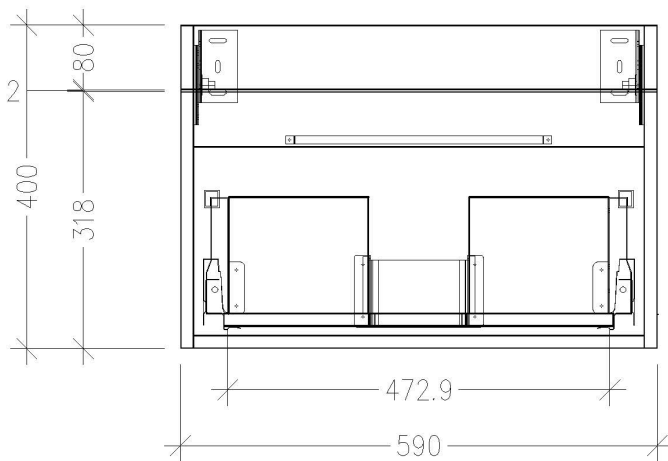

SPECIFICATION SHEET

Skye 600mm 1 Drawer Wall Vanity

Newtech Code: 97313

Features

- Wall Hung
- 1 Drawer
- Single Basin
- Laminate Woodgrain & Solid Colours on MR Board
- Dimensions: H420 x W600 x D465
- Slab Top Options: Stonecast Slab or Acrylic Solid Surface Slab Tops

*Note: Vessel basins are purchased separately.
Visit www.newtech.co.nz for full range of vessel basin options*

Technical Details

Note: All measurements shown are in millimetres. Sizes are nominal.

TOP VIEW

FRONT VIEW

SIDE VIEW