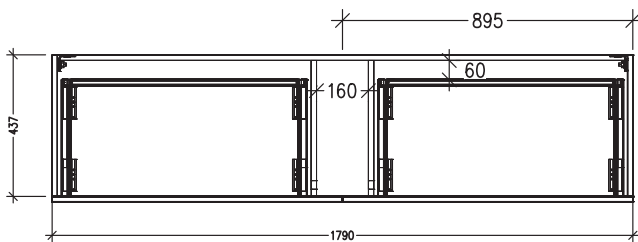

## Skye 1800mm 4 Drawer Wall Vanity

Newtech Code: 97484

### Features

- 4 Drawer Wall Hung
- Single Basin
- Full Extension Soft Close Drawer
- Cabinet: Laminate Woodgrain & Solid Colours on MR Board
- Slabtop Option : Acrylic Surface Top or Stonecast Top
- Dimensions: H670 x W1800 x D465
- Designed & Assembled in NZ

### Technical Details

Note: All measurements shown are in millimetres. Sizes are nominal.

TOP VIEW

FRONT VIEW

SIDE VIEW