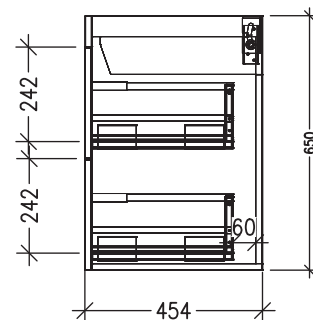

### Features

- 4 Drawer Wall Hung
- Single Basin
- Full Extension Soft Close Drawer
- Cabinet: Laminate Woodgrain & Solid Colours on MR Board
- Slabtop Option : Acrylic Surface Top or Stonecast Top
- Dimensions: H670 x W1800 x D465
- Designed & Assembled in NZ

### Technical Details

Note: All measurements shown are in millimetres. Sizes are nominal.

TOP VIEW

FRONT VIEW

SIDE VIEW