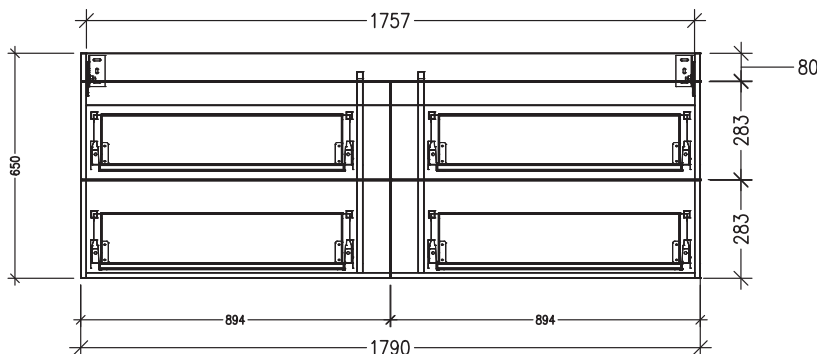

### Features

- 4 Drawer Wall Hung
- Single Basin
- Full Extension Soft Close Drawer
- Cabinet: Laminate Woodgrain & Solid Colours on MR Board
- Slabtop Option : Acrylic Surface Top or Stonecast Top
- Dimensions: H670 x W1800 x D465
- Designed & Assembled in NZ

### Technical Details

Note: All measurements shown are in millimetres. Sizes are nominal.

TOP VIEW

FRONT VIEW

SIDE VIEW