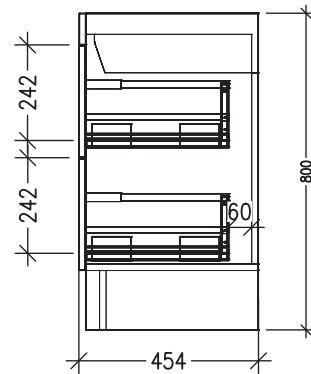

### Features

- 4 Drawer Wall Hung
- Single Basin
- Full Extension Soft Close Drawer
- Cabinet: Laminate Woodgrain & Solid Colours on MR Board
- Slabtop Option : Acrylic Surface Top or Stonecast Top
- Dimensions: H820 x W1800 x D465
- Designed & Assembled in NZ
- Floor plumbing provision has been allowed for with a 60mm space behind lower drawer. Note: Lower drawer DOES NOT have a plumbing cut-out and is designed to offer full storage space.
- Optional: Floor plumbing waste provision in bottom drawer [88515] - Additional cost applies

### Technical Details

Note: All measurements shown are in millimetres. Sizes are nominal.

TOP VIEW

FRONT VIEW

SIDE VIEW