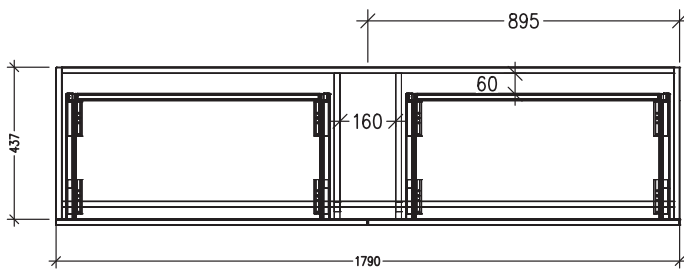

### Features

- 4 Drawer Wall Hung
- Single Basin
- Full Extension Soft Close Drawer
- Cabinet: Laminate Woodgrain & Solid Colours on MR Board
- Slabtop Option : Acrylic Surface Top or Stonecast Top
- Dimensions: H820 x W1800 x D465
- Designed & Assembled in NZ
- Floor plumbing provision has been allowed for with a 60mm space behind lower drawer. Note: Lower drawer DOES NOT have a plumbing cut-out and is designed to offer full storage space.
- Optional: Floor plumbing waste provision in bottom drawer [88515] - Additional cost applies

### Technical Details

Note: All measurements shown are in millimetres. Sizes are nominal.

TOP VIEW

FRONT VIEW

SIDE VIEW