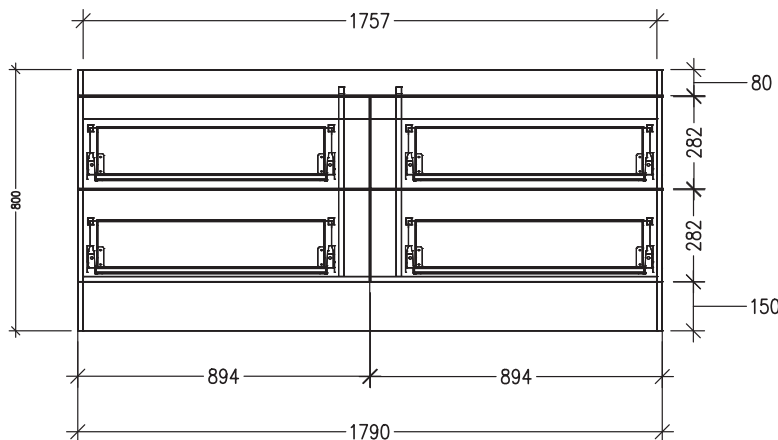

### Features

- 4 Drawer Wall Hung
- Single Basin
- Full Extension Soft Close Drawer
- Cabinet: Laminate Woodgrain & Solid Colours on MR Board
- Slabtop Option : Acrylic Surface Top or Stonecast Top
- Dimensions: H820 x W1800 x D465
- Designed & Assembled in NZ
- Floor plumbing provision has been allowed for with a 60mm space behind lower drawer. Note: Lower drawer DOES NOT have a plumbing cut-out and is designed to offer full storage space.
- Optional: Floor plumbing waste provision in bottom drawer [88515] - Additional cost applies

### Technical Details

Note: All measurements shown are in millimetres. Sizes are nominal.

TOP VIEW

FRONT VIEW

SIDE VIEW