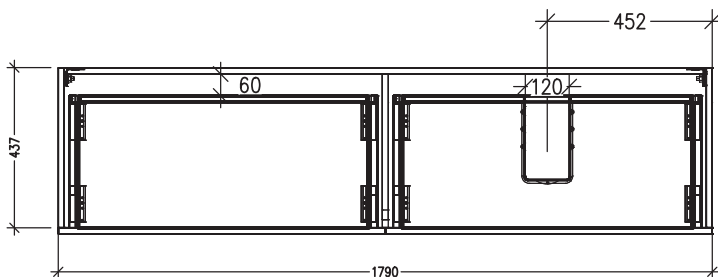

SPECIFICATION SHEET

Skye 1800mm 4 Drawer Right Hand Offset Basin Wall Vanity

Code: 97486R

Features

- 4 Drawer Wall Hung
- Right Hand Offset Basin
- Full Extension Soft Close Drawer
- Cabinet: Laminate Woodgrain & Solid Colours on MR Board
- Slabtop Option : Acrylic Surface Top or Stonecast Top
- Dimensions: H670 x W900 x D465
- Designed & Assembled in NZ

*Note: Vessel basins are purchased separately.
Visit www.newtech.co.nz for the full range of vessel basin options.*

Technical Details

Note: All measurements shown are in millimetres. Sizes are nominal.

TOP VIEW

FRONT VIEW

SIDE VIEW