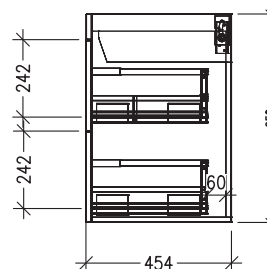

SPECIFICATION SHEET

Skye 1800mm 4 Drawer Right Hand Offset Basin Wall Vanity

Code: 97486R

Features

- 4 Drawer Wall Hung
- Right Hand Offset Basin
- Full Extension Soft Close Drawer
- Cabinet: Laminate Woodgrain & Solid Colours on MR Board
- Slabtop Option : Acrylic Surface Top or Stonecast Top
- Dimensions: H670 x W900 x D465
- Designed & Assembled in NZ

*Note: Vessel basins are purchased separately.
Visit www.newtech.co.nz for the full range of vessel basin options.*

Technical Details

Note: All measurements shown are in millimetres. Sizes are nominal.

TOP VIEW

FRONT VIEW

SIDE VIEW