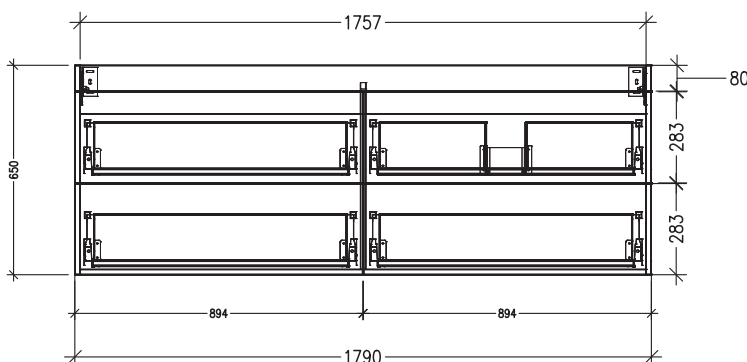

SPECIFICATION SHEET

Skye 1800mm 4 Drawer Right Hand Offset Basin Wall Vanity

Code: 97486R

Features

- 4 Drawer Wall Hung
- Right Hand Offset Basin
- Full Extension Soft Close Drawer
- Cabinet: Laminate Woodgrain & Solid Colours on MR Board
- Slabtop Option : Acrylic Surface Top or Stonecast Top
- Dimensions: H670 x W900 x D465
- Designed & Assembled in NZ

*Note: Vessel basins are purchased separately.
Visit www.newtech.co.nz for the full range of vessel basin options.*

Technical Details

Note: All measurements shown are in millimetres. Sizes are nominal.

TOP VIEW

FRONT VIEW

SIDE VIEW