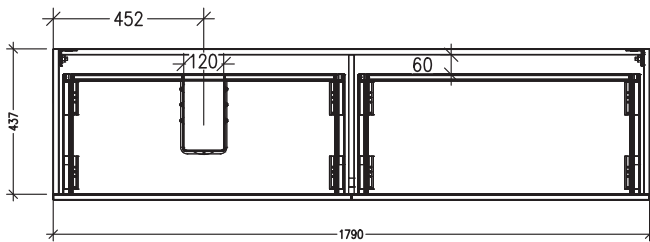

SPECIFICATION SHEET

Skye 1800mm 4 Drawer Left Hand Offset Basin Wall Vanity

Code: 97486L

Features

- 4 Drawer Wall Hung
- Left Hand Offset Basin
- Full Extension Soft Close Drawer
- Cabinet: Laminate Woodgrain & Solid Colours on MR Board
- Slabtop Option : Acrylic Surface Top or Stonecast Top
- Dimensions: H670 x W1800 x D465
- Designed & Assembled in NZ

*Note: Vessel basins are purchased separately.
Visit www.newtech.co.nz for the full range of vessel basin options.*

Technical Details

Note: All measurements shown are in millimetres. Sizes are nominal.

TOP VIEW

FRONT VIEW

SIDE VIEW