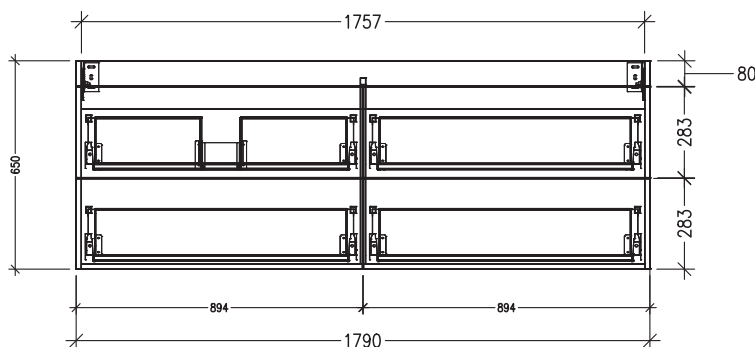

SPECIFICATION SHEET

Skye 1800mm 4 Drawer Left Hand Offset Basin Wall Vanity

Code: 97486L

Features

- 4 Drawer Wall Hung
- Left Hand Offset Basin
- Full Extension Soft Close Drawer
- Cabinet: Laminate Woodgrain & Solid Colours on MR Board
- Slabtop Option : Acrylic Surface Top or Stonecast Top
- Dimensions: H670 x W1800 x D465
- Designed & Assembled in NZ

*Note: Vessel basins are purchased separately.
Visit www.newtech.co.nz for the full range of vessel basin options.*

Technical Details

Note: All measurements shown are in millimetres. Sizes are nominal.

TOP VIEW

FRONT VIEW

SIDE VIEW