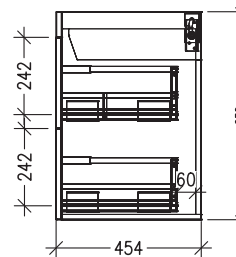

SPECIFICATION SHEET

Skye 1800mm 4 Drawer Left Hand Offset Basin Wall Vanity

Code: 97486L

Features

- 4 Drawer Wall Hung
- Left Hand Offset Basin
- Full Extension Soft Close Drawer
- Cabinet: Laminate Woodgrain & Solid Colours on MR Board
- Slabtop Option : Acrylic Surface Top or Stonecast Top
- Dimensions: H670 x W1800 x D465
- Designed & Assembled in NZ

*Note: Vessel basins are purchased separately.
Visit www.newtech.co.nz for the full range of vessel basin options.*

Technical Details

Note: All measurements shown are in millimetres. Sizes are nominal.

TOP VIEW

FRONT VIEW

SIDE VIEW