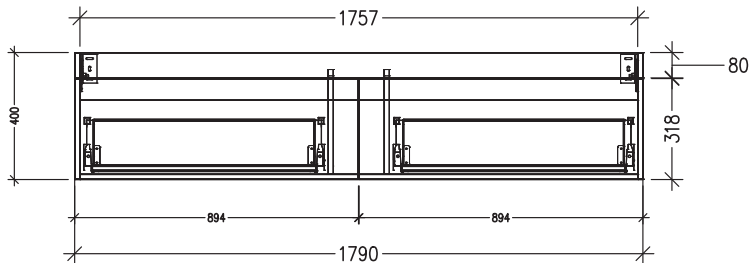

SPECIFICATION SHEET

Skye 1800mm 2 Drawer Wall Vanity

Newtech Code: 97498

Features

- 2 Drawer Wall Hung
- Single Basin
- Full Extension Soft Close Drawer
- Cabinet: Laminate Woodgrain & Solid Colours on MR Board
- Slabtop Option : Acrylic Surface Top or Stonecast Top
- Dimensions: H420 x W1800 x D465
- Designed & Assembled in NZ

*Note: Vessel basins are purchased separately.
Visit www.newtech.co.nz for the full range of vessel basin options.*

Technical Details

Note: All measurements shown are in millimetres. Sizes are nominal.

TOP VIEW

FRONT VIEW

SIDE VIEW