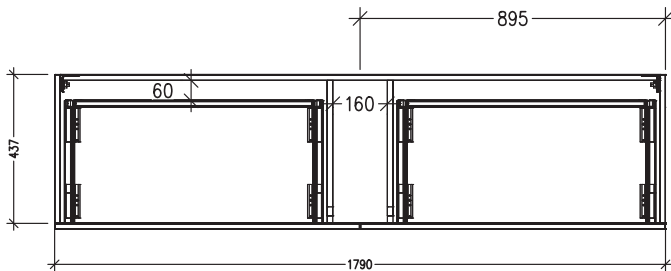

SPECIFICATION SHEET

Skye 1800mm 2 Drawer Wall Vanity

Newtech Code: 97498

Features

- 2 Drawer Wall Hung
- Single Basin
- Full Extension Soft Close Drawer
- Cabinet: Laminate Woodgrain & Solid Colours on MR Board
- Slabtop Option : Acrylic Surface Top or Stonecast Top
- Dimensions: H420 x W1800 x D465
- Designed & Assembled in NZ

*Note: Vessel basins are purchased separately.
Visit www.newtech.co.nz for the full range of vessel basin options.*

Technical Details

Note: All measurements shown are in millimetres. Sizes are nominal.

TOP VIEW

FRONT VIEW

SIDE VIEW