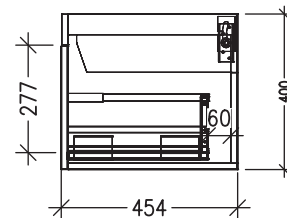

SPECIFICATION SHEET

Skye 1800mm 2 Drawer Wall Vanity

Newtech Code: 97498

Features

- 2 Drawer Wall Hung
- Single Basin
- Full Extension Soft Close Drawer
- Cabinet: Laminate Woodgrain & Solid Colours on MR Board
- Slabtop Option : Acrylic Surface Top or Stonecast Top
- Dimensions: H420 x W1800 x D465
- Designed & Assembled in NZ

*Note: Vessel basins are purchased separately.
Visit www.newtech.co.nz for the full range of vessel basin options.*

Technical Details

Note: All measurements shown are in millimetres. Sizes are nominal.

TOP VIEW

FRONT VIEW

SIDE VIEW