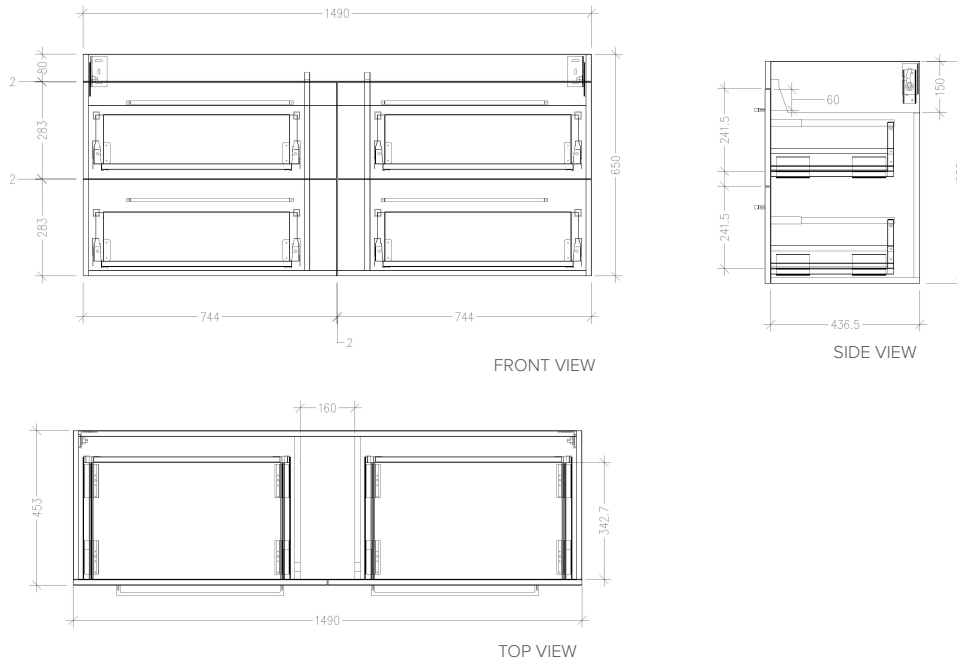

SPECIFICATION SHEET

Skye 1500mm 4 Drawer Wall Vanity with Single Basin

Features

- Wall Hung
- Full Extension Soft Close Drawers
- Cabinet: Laminate Woodgrain & Solid Colours on MR Board
- Slab Top Options:
Acrylic Surface Top- Sierra (SIER), Misty (MIST), Galaxia (GALA)
20mm Stonecast Top - Gloss White (ST), Matte White (STMW)
- Dimensions: H670 x W1500 x D465

*Note: Vessel basins are purchased separately.
Visit www.newtech.co.nz for full range of vessel basin options.*

Technical Details

Note: All measurements shown are in millimetres. Sizes are nominal.

SPECIFICATION SHEET

Slab Top Options

StoneCast Slab Top 1500

W1500 x D465 x H20