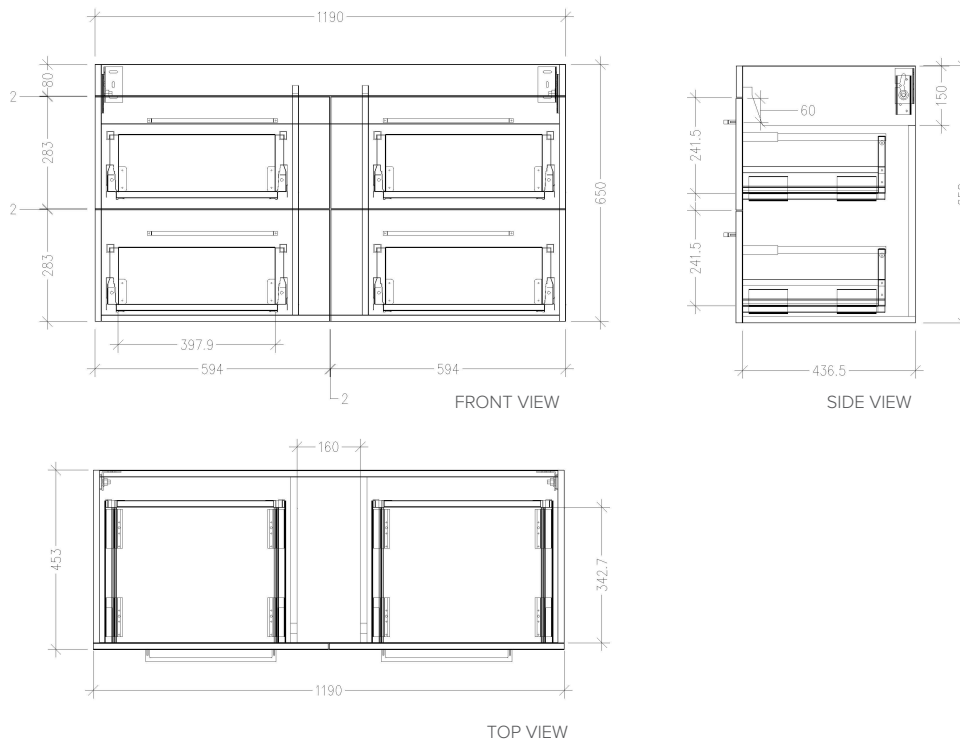

SPECIFICATION SHEET

Skye 1200mm 4 Drawer Wall Vanity

Features

- Wall Hung
- Full Extension Soft Close Drawers
- Cabinet: Laminate Woodgrain & Solid Colours on MR Board
- Slab Top Options:
 - Acrylic Surface Top- Sierra (SIER), Misty (MIST), Galaxia (GALA)
 - 20mm Stonecast Top - Gloss White (ST), Matte White (STMW)
- Dimensions: H670 x W1200 x D465

*Note: Vessel basins are purchased separately.
Visit www.newtech.co.nz for full range of vessel basin options.*

Technical Details

Note: All measurements shown are in millimetres. Sizes are nominal.

SPECIFICATION SHEET

Slab Top Options

StoneCast Slab Top 1200

W1200 x D465 x H20