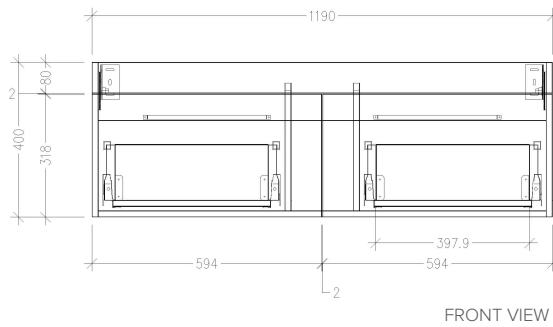

## Skye 1200mm 2 Drawer Wall Vanity

### Features

- Wall Hung
- Full Extension Soft Close Drawers
- Cabinet: Laminate Woodgrain & Solid Colours on MR Board
- Slab Top Options:
  - Acrylic Surface Top- Sierra (SIER), Misty (MIST), Galaxia (GALA)
  - 20mm Stonecast Top - Gloss White (ST), Matte White (STMW)
- Dimensions: H420 x W1200 x D465

### Technical Details

Note: All measurements shown are in millimetres. Sizes are nominal.

FRONT VIEW

SIDE VIEW

TOP VIEW

### StoneCast Slab Top 1200

W1200 x D465 x H20