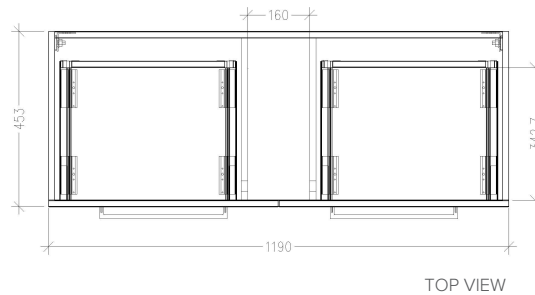

### Technical Details

Note: All measurements shown are in millimetres. Sizes are nominal.

FRONT VIEW

SIDE VIEW

TOP VIEW

### StoneCast Slab Top 1200

W1200 x D465 x H20