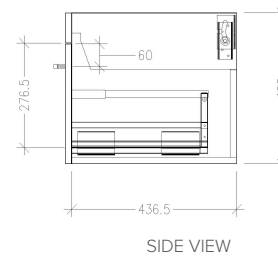

### Features

- Wall Hung
- Full Extension Soft Close Drawers
- Cabinet: Laminate Woodgrain & Solid Colours on MR Board
- Slab Top Options:
  - Acrylic Surface Top- Sierra (SIER), Misty (MIST), Galaxia (GALA)
  - 20mm Stonecast Top - Gloss White (ST), Matte White (STMW)
- Dimensions: H420 x W1200 x D465

### Technical Details

Note: All measurements shown are in millimetres. Sizes are nominal.

FRONT VIEW

SIDE VIEW

TOP VIEW

### StoneCast Slab Top 1200

W1200 x D465 x H20