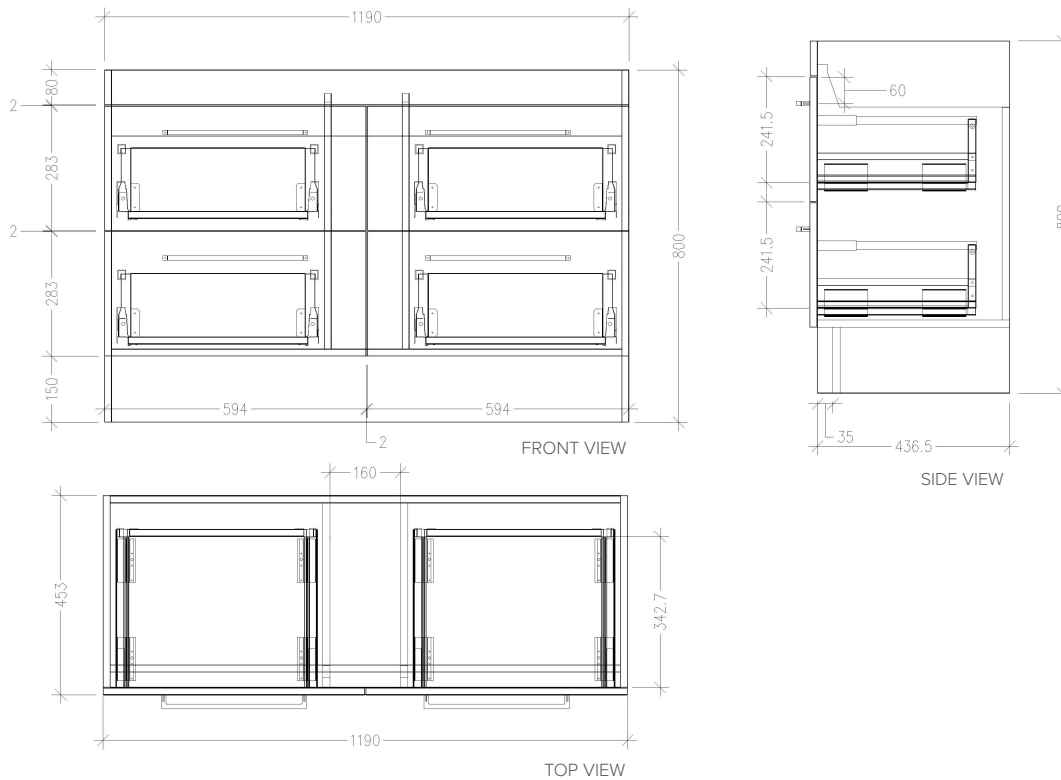

SPECIFICATION SHEET

Skye 1200mm 4 Drawer Floor Vanity

Features

- Floorstanding
- Full Extension Soft Close Drawers
- Cabinet: Laminate Woodgrain & Solid Colours on MR Board
- Slab Top options:
Acrylic Surface Top- Sierra (SIER), Misty (MIST), Galaxia (GALA)
20mm StoneCast Top - Gloss White (ST), Matte White (STMW)
- Dimensions: H820 x W1200 x D465

*Note: Vessel basins are purchased separately.
Visit www.newtech.co.nz for full range of vessel basin options.*

Technical Details

Note: All measurements shown are in millimetres. Sizes are nominal.

SPECIFICATION SHEET

Slab Top Options

StoneCast Slab Top 1200

W1200 x D465 x H20