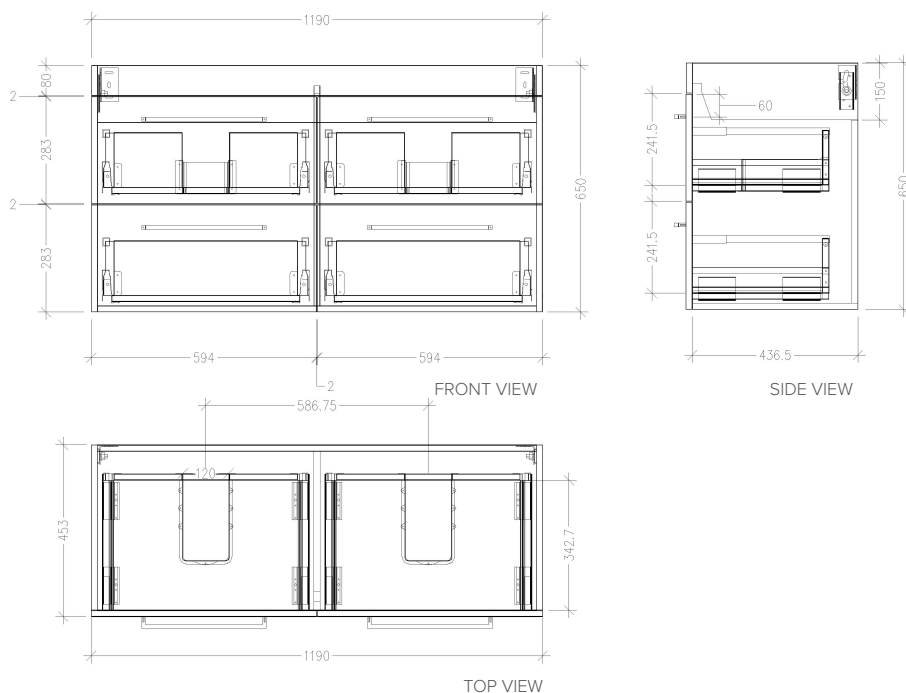

SPECIFICATION SHEET

Skye 1200mm 4 Drawer Double Basin Wall Vanity

Features

- Wall Hung
- Full Extension Soft Close Drawers
- Cabinet: Laminate Woodgrain & Solid Colours on MR Board
- Slab Top Options:
Acrylic Surface Top- Sierra (SIER), Misty (MIST), Galaxia (GALA)
20mm Stonecast Top - Gloss White (ST), Matte White (STMW)
- Dimensions: H670 x W1200 x D465
- Plumbing provision has been allowed for with a 60mm space behind lower drawer. Note lower drawer DOES NOT have a plumbing cutout and is designed to offer full storage space

*Note: Vessel basins are purchased separately.
Visit www.newtech.co.nz for full range of vessel basin options.*

Technical Details

Note: All measurements shown are in millimetres. Sizes are nominal.

SPECIFICATION SHEET

Slab Top Options

StoneCast Slab Top 1200

W1200 x D465 x H20