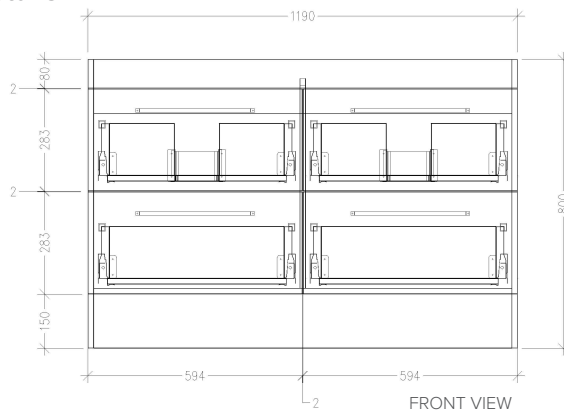

SPECIFICATION SHEET

Skye 1200mm 4 Drawer Double Basin Floor Vanity

Features

- Floorstanding
- Full Extension Soft Close Drawers
- Cabinet: Laminate Woodgrain & Solid Colours on MR Board
- Slab Top options:
Acrylic Surface Top- Sierra (SIER), Misty (MIST), Galaxia (GALA)
20mm StoneCast Top - Gloss White (SC), Matte White (SCMW)
- Dimensions: H820 x W1200 x D465
- Floor plumbing provision has been allowed for with a 60mm space behind lower drawer. Note lower drawer DOES NOT have a plumbing cutout and is designed to offer full storage space.
- **Optional: Floor plumbing waste provision in bottom drawer [88515] - Additional cost applies**

*Note: Vessel basins are purchased separately.
Visit www.newtech.co.nz for full range of vessel basin options.*

Technical Details

Note: All measurements shown are in millimetres. Sizes are nominal.

FRONT VIEW

SIDE VIEW

TOP VIEW

SPECIFICATION SHEET

Slab Top Options

StoneCast Slab Top 1200

W1200 x D465 x H20