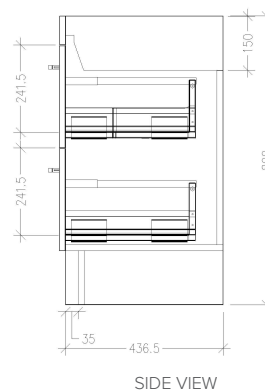

SPECIFICATION SHEET

Skye 1200mm 4 Drawer Double Basin Floor Vanity

Features

- Floorstanding
- Full Extension Soft Close Drawers
- Cabinet: Laminate Woodgrain & Solid Colours on MR Board
- Slab Top options:
Acrylic Surface Top- Sierra (SIER), Misty (MIST), Galaxia (GALA)
20mm StoneCast Top - Gloss White (SC), Matte White (SCMW)
- Dimensions: H820 x W1200 x D465
- Floor plumbing provision has been allowed for with a 60mm space behind lower drawer. Note lower drawer DOES NOT have a plumbing cutout and is designed to offer full storage space.
- **Optional: Floor plumbing waste provision in bottom drawer [88515] - Additional cost applies**

*Note: Vessel basins are purchased separately.
Visit www.newtech.co.nz for full range of vessel basin options.*

Technical Details

Note: All measurements shown are in millimetres. Sizes are nominal.

FRONT VIEW

SIDE VIEW

TOP VIEW

SPECIFICATION SHEET

Slab Top Options

StoneCast Slab Top 1200

W1200 x D465 x H20