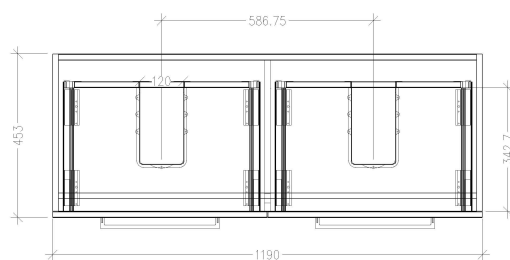

SPECIFICATION SHEET

Skye 1200mm 4 Drawer Double Basin Floor Vanity

Features

- Floorstanding
- Full Extension Soft Close Drawers
- Cabinet: Laminate Woodgrain & Solid Colours on MR Board
- Slab Top options:
Acrylic Surface Top- Sierra (SIER), Misty (MIST), Galaxia (GALA)
20mm StoneCast Top - Gloss White (SC), Matte White (SCMW)
- Dimensions: H820 x W1200 x D465
- Floor plumbing provision has been allowed for with a 60mm space behind lower drawer. Note lower drawer DOES NOT have a plumbing cutout and is designed to offer full storage space.
- **Optional: Floor plumbing waste provision in bottom drawer [88515] - Additional cost applies**

*Note: Vessel basins are purchased separately.
Visit www.newtech.co.nz for full range of vessel basin options.*

Technical Details

Note: All measurements shown are in millimetres. Sizes are nominal.

FRONT VIEW

SIDE VIEW

TOP VIEW

SPECIFICATION SHEET

Slab Top Options

StoneCast Slab Top 1200

W1200 x D465 x H20