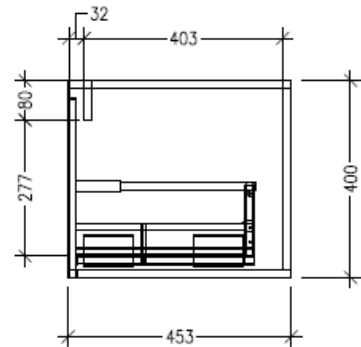

### Technical Details

Note: All measurements shown are in millimetres. Sizes are nominal.

TOP VIEW

SIDE VIEW

FRONT VIEW

### Features

- Wall Hung
- 2 Drawers with Negative Timber detail, 1 Open Shelf
- Double Basin
- Laminate Woodgrain & Solid Colours on MR Board
- Dimensions: H400 x W1500 x D453