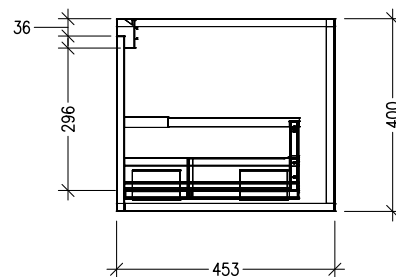

### Features

- Wall Hung
- 2 Drawers with Extrusion, 1 Open Shelf
- Left Hand Offset Basin
- Laminate Woodgrain & Solid Colours on MR Board
- Dimensions: H400 x W1500 x D453

### Technical Details

Note: All measurements shown are in millimetres. Sizes are nominal.

TOP VIEW

FRONT VIEW

SIDE VIEW