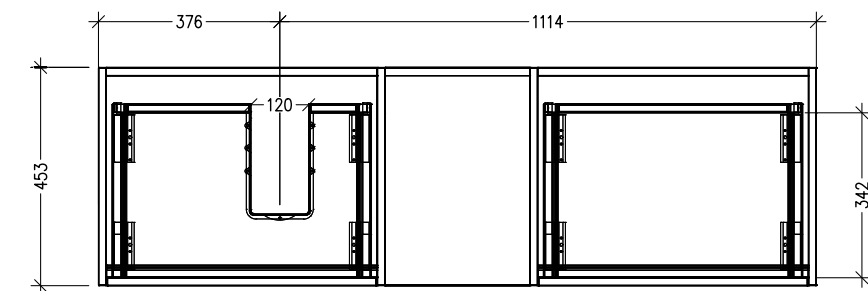

### Technical Details

Note: All measurements shown are in millimetres. Sizes are nominal.

TOP VIEW

SIDE VIEW

FRONT VIEW

### Features

- Wall Hung
- 2 Drawers with Extrusion, 1 Open Shelf
- Left Hand Offset Basin
- Laminate Woodgrain & Solid Colours on MR Board
- Dimensions: H400 x W1500 x D453

### Technical Details

Note: All measurements shown are in millimetres. Sizes are nominal.

TOP VIEW

FRONT VIEW

SIDE VIEW