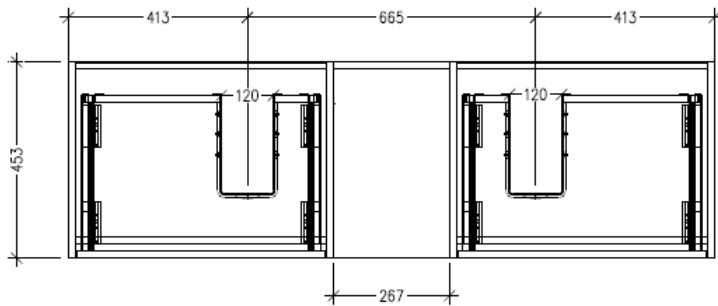

### Technical Details

Note: All measurements shown are in millimetres. Sizes are nominal.

TOP VIEW

SIDE VIEW

FRONT VIEW

### Features

- Wall Hung
- 2 Drawers with Negative Timber detail, 1 Open Shelf
- Double Basin
- Laminate Woodgrain & Solid Colours on MR Board
- Dimensions: H400 x W1500 x D453