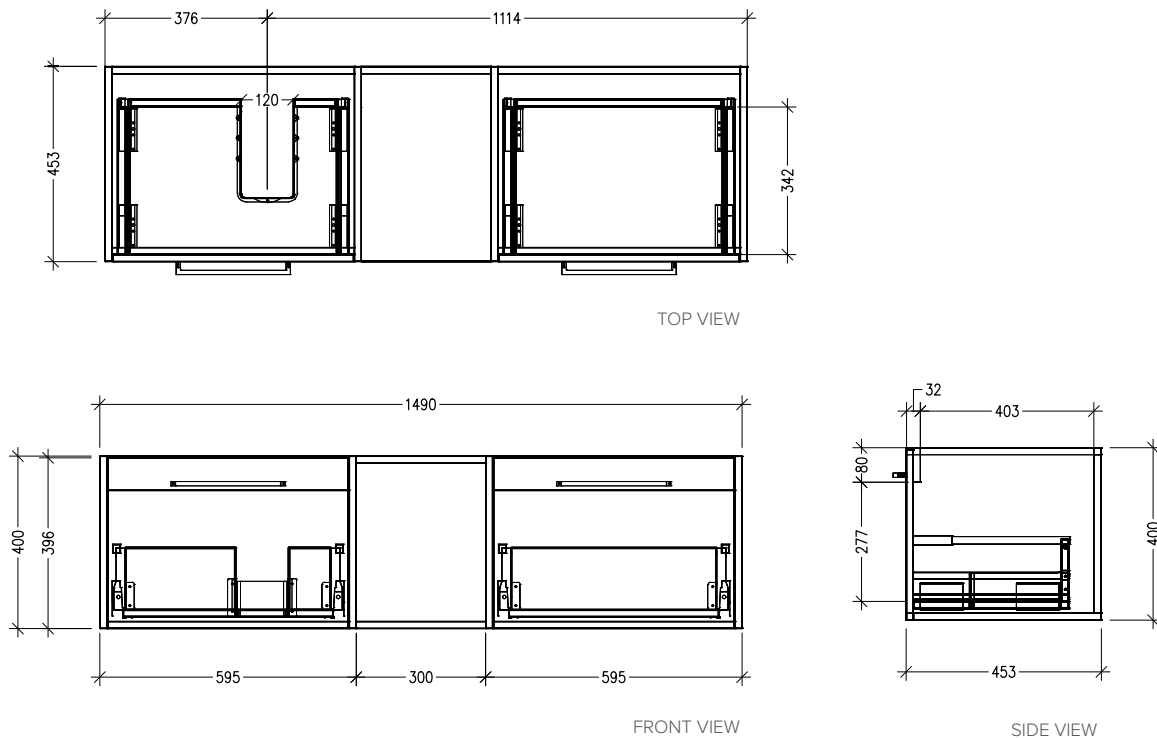

Technical Details

Note: All measurements shown are in millimetres. Sizes are nominal.