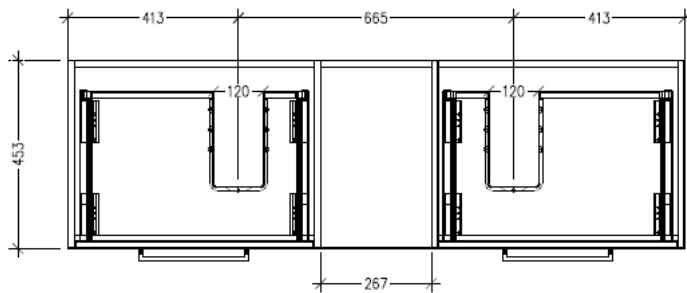

### Technical Details

Note: All measurements shown are in millimetres. Sizes are nominal.

TOP VIEW

SIDE VIEW

FRONT VIEW

### Features

- Wall Hung
- 2 Drawers with Handle, 1 Open Shelf
- Double Basin
- Laminate Woodgrain & Solid Colours on MR Board
- Dimensions: H400 x W1500 x D453