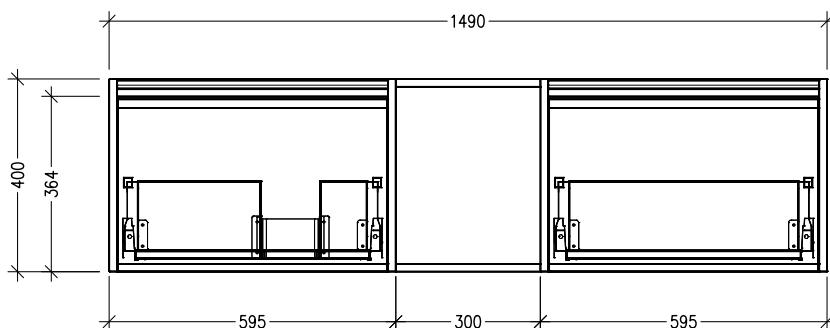

### Features

- Wall Hung
- 2 Drawers with Extrusion, 1 Open Shelf
- Left Hand Offset Basin
- Laminate Woodgrain & Solid Colours on MR Board
- Dimensions: H400 x W1500 x D453

### Technical Details

Note: All measurements shown are in millimetres. Sizes are nominal.

TOP VIEW

FRONT VIEW

SIDE VIEW