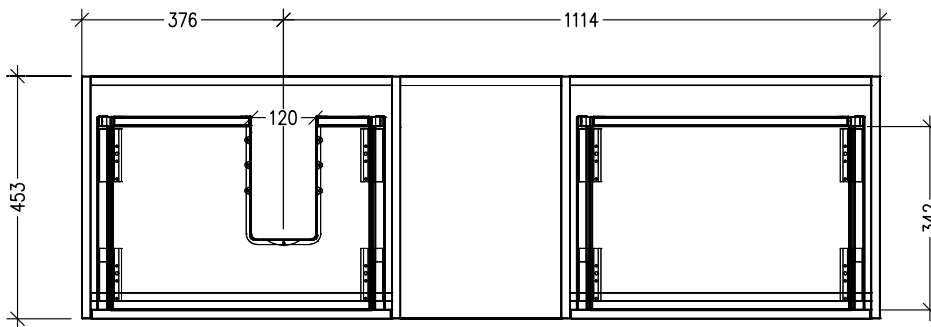

### Technical Details

Note: All measurements shown are in millimetres. Sizes are nominal.

### Features

- Wall Hung
- 2 Drawers with Negative Timber detail, 1 Open Shelf
- Left Hand Offset Basin
- Laminate Woodgrain & Solid Colours on MR Board
- Dimensions: H400 x W1500 x D453

### Technical Details

Note: All measurements shown are in millimetres. Sizes are nominal.

TOP VIEW

FRONT VIEW

SIDE VIEW