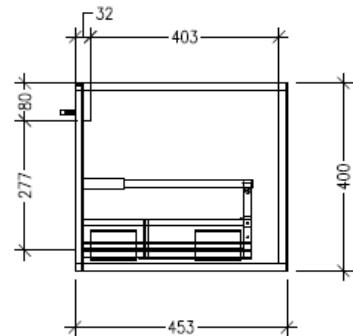

### Technical Details

Note: All measurements shown are in millimetres. Sizes are nominal.

### Features

- Wall Hung
- 2 Drawers with Handle, 1 Open Shelf
- Right Hand Offset Basin
- Laminate Woodgrain & Solid Colours on MR Board
- Dimensions: H400 x W1500 x D453

### Technical Details

Note: All measurements shown are in millimetres. Sizes are nominal.

TOP VIEW

SIDE VIEW

FRONT VIEW