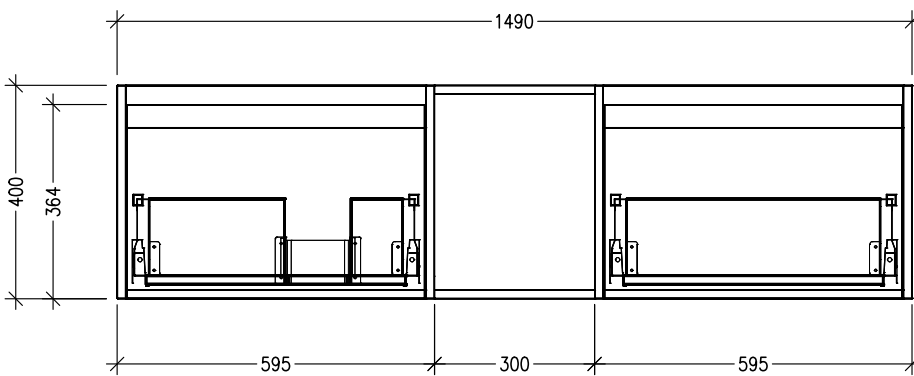

### Features

- Wall Hung
- 2 Drawers with Negative Timber detail, 1 Open Shelf
- Left Hand Offset Basin
- Laminate Woodgrain & Solid Colours on MR Board
- Dimensions: H400 x W1500 x D453

### Technical Details

Note: All measurements shown are in millimetres. Sizes are nominal.

TOP VIEW

FRONT VIEW

SIDE VIEW