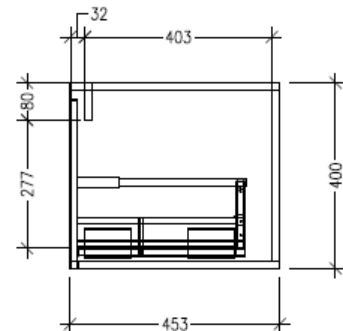

### Technical Details

Note: All measurements shown are in millimetres. Sizes are nominal.

### Features

- Wall Hung
- 1 Drawer with Negative Timber detail, 2 Open Shelves
- Centre Basin
- Laminate Woodgrain & Solid Colours on MR Board
- Dimensions: H400 x W1500 x D453

### Technical Details

Note: All measurements shown are in millimetres. Sizes are nominal.

TOP VIEW

SIDE VIEW

FRONT VIEW

### Technical Details

Note: All measurements shown are in millimetres. Sizes are nominal.

TOP VIEW

FRONT VIEW

SIDE VIEW