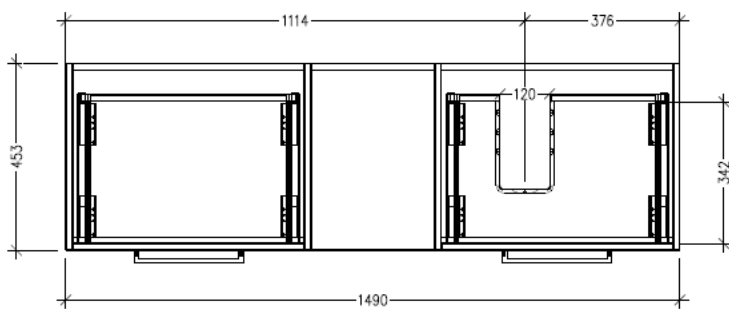

### Technical Details

Note: All measurements shown are in millimetres. Sizes are nominal.

### Features

- Wall Hung
- 2 Drawers with Handle, 1 Open Shelf
- Right Hand Offset Basin
- Laminate Woodgrain & Solid Colours on MR Board
- Dimensions: H400 x W1500 x D453

### Technical Details

Note: All measurements shown are in millimetres. Sizes are nominal.

TOP VIEW

SIDE VIEW

FRONT VIEW