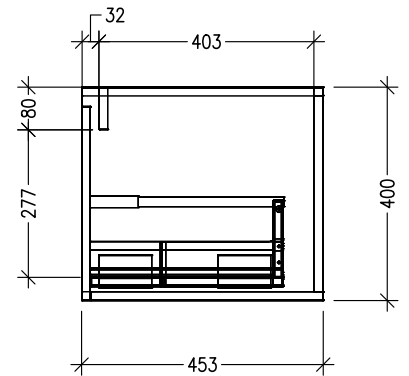

### Technical Details

Note: All measurements shown are in millimetres. Sizes are nominal.

### Features

- Wall Hung
- 2 Drawers with Negative Timber detail, 1 Open Shelf
- Left Hand Offset Basin
- Laminate Woodgrain & Solid Colours on MR Board
- Dimensions: H400 x W1500 x D453

### Technical Details

Note: All measurements shown are in millimetres. Sizes are nominal.

TOP VIEW

FRONT VIEW

SIDE VIEW