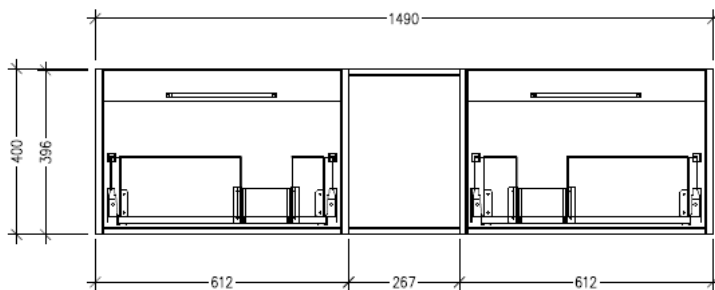

### Technical Details

Note: All measurements shown are in millimetres. Sizes are nominal.

TOP VIEW

SIDE VIEW

FRONT VIEW

### Features

- Wall Hung
- 2 Drawers with Handle, 1 Open Shelf
- Double Basin
- Laminate Woodgrain & Solid Colours on MR Board
- Dimensions: H400 x W1500 x D453