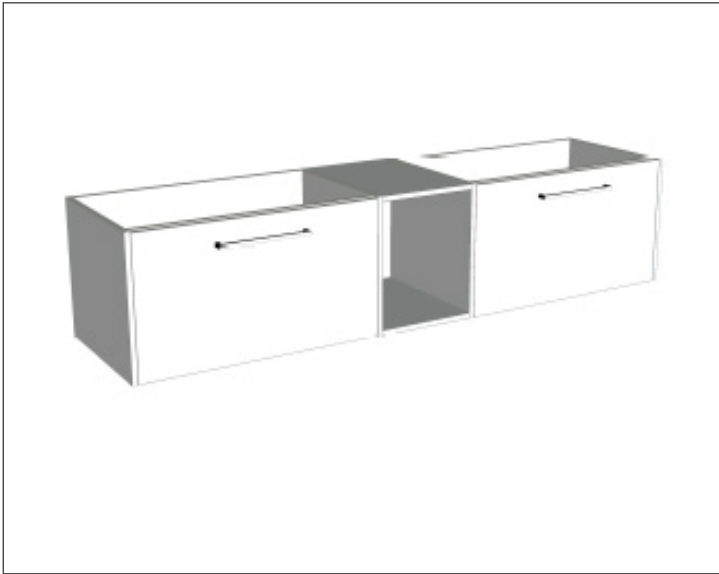

SPECIFICATION SHEET

Savanna Luxe 1500mm Wall Hung Left Hand Offset Basin Vanity

Code: 2372L