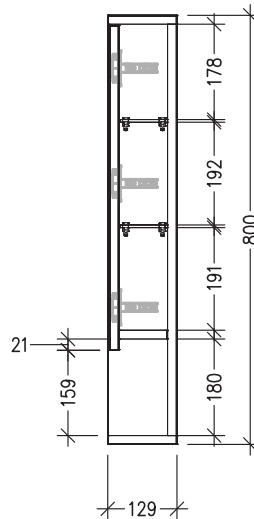

SPECIFICATION SHEET

Savanna 600mm Open Shelf Mirror Cabinet (1 Door Right Hand Hinge)

Code:11702R

Features

- Mirror Cabinet
- Open Shelf
- 1 Door, right hand hinge
- Adjustable glass shelves
- Demister Available
- Able to be recessed into the wall
- Dimensions: H800 x W600 x D129
- Demister Cord Placement: The demister cord is designed to exit from the top of the door, based on the hinge configuration.
-Right-Hand Hinge Cord Exit: Top Right of the Door

Technical Details

Note: All measurements shown are in millimetres. Sizes are nominal.

FRONT VIEW

SIDE VIEW

TOP VIEW

SPECIFICATION SHEET

Savanna 600mm Open Shelf Mirror Cabinet (1 Door Right Hand Hinge) with Demister

Technical Details