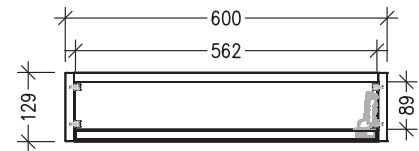

SPECIFICATION SHEET

Savanna 600mm Open Shelf Mirror Cabinet (1 Door Right Hand Hinge)

Code:11702R

Features

- Mirror Cabinet
- Open Shelf
- 1 Door, right hand hinge
- Adjustable glass shelves
- Demister Available
- Able to be recessed into the wall
- Dimensions: H800 x W600 x D129
- Demister Cord Placement: The demister cord is designed to exit from the top of the door, based on the hinge configuration.
-Right-Hand Hinge Cord Exit: Top Right of the Door

Technical Details

Note: All measurements shown are in millimetres. Sizes are nominal.

FRONT VIEW

SIDE VIEW

TOP VIEW

SPECIFICATION SHEET

Savanna 600mm Open Shelf Mirror Cabinet (1 Door Right Hand Hinge) with Demister