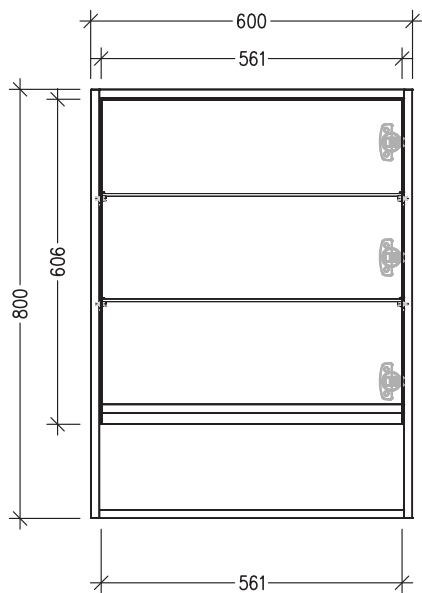

SPECIFICATION SHEET

Savanna 600mm Open Shelf Mirror Cabinet (1 Door Right Hand Hinge)

Code:11702R

Features

- Mirror Cabinet
- Open Shelf
- 1 Door, right hand hinge
- Adjustable glass shelves
- Demister Available
- Able to be recessed into the wall
- Dimensions: H800 x W600 x D129
- Demister Cord Placement: The demister cord is designed to exit from the top of the door, based on the hinge configuration.
-Right-Hand Hinge Cord Exit: Top Right of the Door

Technical Details

Note: All measurements shown are in millimetres. Sizes are nominal.

FRONT VIEW

SIDE VIEW

TOP VIEW

SPECIFICATION SHEET

Savanna 600mm Open Shelf Mirror Cabinet (1 Door Right Hand Hinge) with Demister