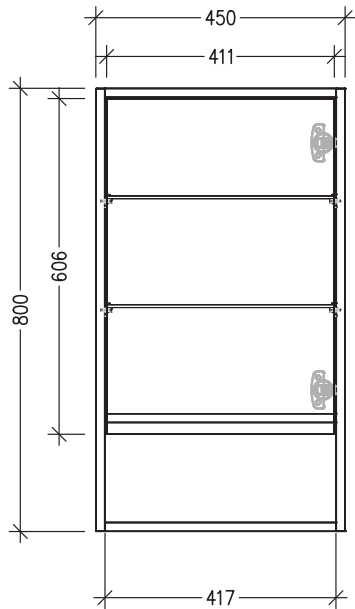

SPECIFICATION SHEET

Savanna 450mm Open Shelf Mirror Cabinet (1 Door Right Hand Hinge)

Code: 11700R

Features

- Mirror Cabinet
- Open Shelf
- 1 Door, right hand hinge
- Adjustable glass shelves
- Able to be recessed into the wall
- Dimensions: H800 x W450 x D129
- Demister Cord Placement: The demister cord is designed to exit from the top of the door, based on the hinge configuration.
-Right-Hand Hinge Cord Exit: Top Right of the Door

Technical Details

Note: All measurements shown are in millimetres. Sizes are nominal.

FRONT VIEW

SIDE VIEW

TOP VIEW

SPECIFICATION SHEET

Savanna 450mm Open Shelf Mirror Cabinet (1 Door Right Hand Hinge)

with Demister

Technical Details

FRONT VIEW

SIDE VIEW

TOP VIEW