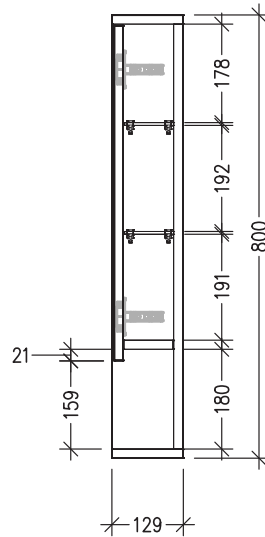

SPECIFICATION SHEET

Savanna 450mm Open Shelf Mirror Cabinet (1 Door Right Hand Hinge)

Code: 11700R

Features

- Mirror Cabinet
- Open Shelf
- 1 Door, right hand hinge
- Adjustable glass shelves
- Able to be recessed into the wall
- Dimensions: H800 x W450 x D129
- Demister Cord Placement: The demister cord is designed to exit from the top of the door, based on the hinge configuration.
-Right-Hand Hinge Cord Exit: Top Right of the Door

Technical Details

Note: All measurements shown are in millimetres. Sizes are nominal.

FRONT VIEW

SIDE VIEW

TOP VIEW

SPECIFICATION SHEET

Savanna 450mm Open Shelf Mirror Cabinet (1 Door Right Hand Hinge)

with Demister

Technical Details

FRONT VIEW

SIDE VIEW

TOP VIEW