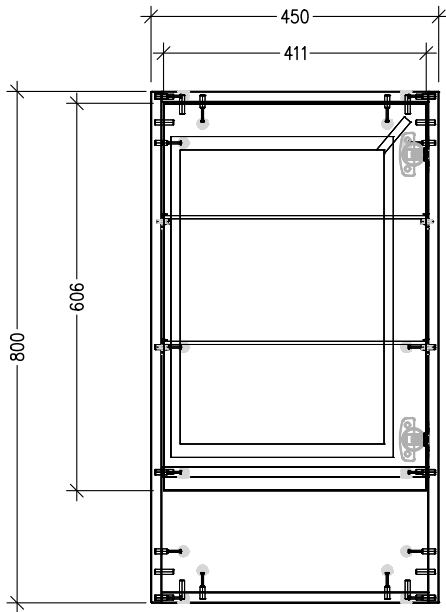

SPECIFICATION SHEET

Savanna 450mm Open Shelf Mirror Cabinet (1 Door Right Hand Hinge)

Code: 11700R

Features

- Mirror Cabinet
- Open Shelf
- 1 Door, right hand hinge
- Adjustable glass shelves
- Able to be recessed into the wall
- Dimensions: H800 x W450 x D129
- Demister Cord Placement: The demister cord is designed to exit from the top of the door, based on the hinge configuration.
-Right-Hand Hinge Cord Exit: Top Right of the Door

Technical Details

Note: All measurements shown are in millimetres. Sizes are nominal.

FRONT VIEW

SIDE VIEW

TOP VIEW

SPECIFICATION SHEET

Savanna 450mm Open Shelf Mirror Cabinet (1 Door Right Hand Hinge)

with Demister

Technical Details

FRONT VIEW

SIDE VIEW

TOP VIEW