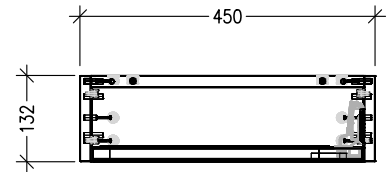

SPECIFICATION SHEET

Savanna 450mm Open Shelf Mirror Cabinet (1 Door Right Hand Hinge)

Code: 11700R

Features

- Mirror Cabinet
- Open Shelf
- 1 Door, right hand hinge
- Adjustable glass shelves
- Able to be recessed into the wall
- Dimensions: H800 x W450 x D129
- Demister Cord Placement: The demister cord is designed to exit from the top of the door, based on the hinge configuration.
-Right-Hand Hinge Cord Exit: Top Right of the Door

Technical Details

Note: All measurements shown are in millimetres. Sizes are nominal.

FRONT VIEW

SIDE VIEW

TOP VIEW

SPECIFICATION SHEET

Savanna 450mm Open Shelf Mirror Cabinet (1 Door Right Hand Hinge)

with Demister

Technical Details

FRONT VIEW

SIDE VIEW

TOP VIEW