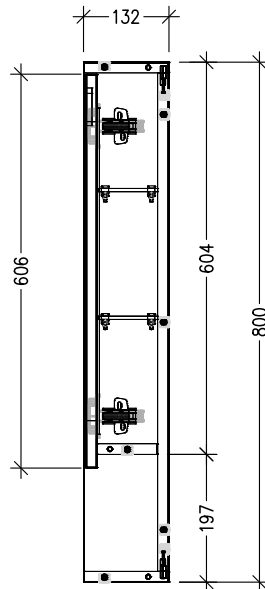

SPECIFICATION SHEET

Savanna 450mm Open Shelf Mirror Cabinet (1 Door Right Hand Hinge)

Code: 11700R

Features

- Mirror Cabinet
- Open Shelf
- 1 Door, right hand hinge
- Adjustable glass shelves
- Able to be recessed into the wall
- Dimensions: H800 x W450 x D129
- Demister Cord Placement: The demister cord is designed to exit from the top of the door, based on the hinge configuration.
-Right-Hand Hinge Cord Exit: Top Right of the Door

Technical Details

Note: All measurements shown are in millimetres. Sizes are nominal.

FRONT VIEW

SIDE VIEW

TOP VIEW

SPECIFICATION SHEET

Savanna 450mm Open Shelf Mirror Cabinet (1 Door Right Hand Hinge)

with Demister

Technical Details

FRONT VIEW

SIDE VIEW

TOP VIEW