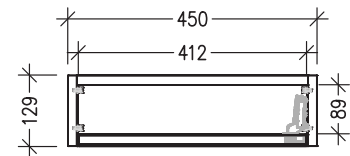

SPECIFICATION SHEET

Savanna 450mm Open Shelf Mirror Cabinet (1 Door Right Hand Hinge)

Code: 11700R

Features

- Mirror Cabinet
- Open Shelf
- 1 Door, right hand hinge
- Adjustable glass shelves
- Able to be recessed into the wall
- Dimensions: H800 x W450 x D129
- Demister Cord Placement: The demister cord is designed to exit from the top of the door, based on the hinge configuration.
-Right-Hand Hinge Cord Exit: Top Right of the Door

Technical Details

Note: All measurements shown are in millimetres. Sizes are nominal.

FRONT VIEW

SIDE VIEW

TOP VIEW

SPECIFICATION SHEET

Savanna 450mm Open Shelf Mirror Cabinet (1 Door Right Hand Hinge)

with Demister

Technical Details

FRONT VIEW

SIDE VIEW

TOP VIEW