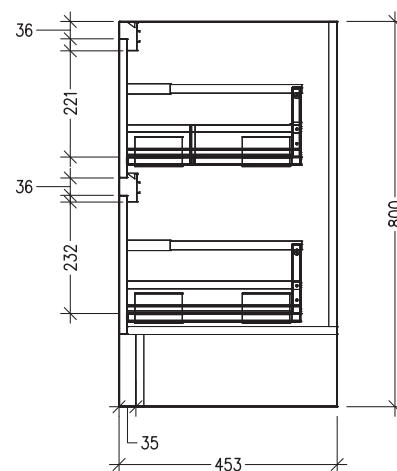

SPECIFICATION SHEET

Sahara Luxe 900mm 2 Drawers Floorstanding Vanity

Code: 10370

Features

- 2 Drawers Floorstanding
- Cabinet with Extrusion
- Centre Vessel Basin with Slab Top
- Melamine laminate on moisture resistant board
- Dimensions: H800 x W900 x D453
- Designed & Assembled in NZ

*Note: Vessel basins are purchased separately.
Visit www.newtech.co.nz for the full range of vessel basin options.*

Technical Details

Note: All measurements shown are in millimetres. Sizes are nominal.

TOP VIEW

FRONT VIEW

SIDE VIEW

SPECIFICATION SHEET

Sahara Luxe 900mm 2 Drawers Floorstanding Vanity

Code: 10370

Features

- 2 Drawers Floorstanding
- Cabinet with Handle
- Centre Vessel Basin with Slab Top
- Melamine laminate on moisture resistant board
- Dimensions: H800 x W900 x D453
- Designed & Assembled in NZ

FRONT VIEW

SIDE VIEW

SPECIFICATION SHEET

Sahara Luxe 900mm 2 Drawers Floorstanding Vanity

Code: 10370

Features

- 2 Drawers Floorstanding
- Cabinet with Negative Timber Detail
- Centre Vessel Basin with Slab Top
- Melamine laminate on moisture resistant board
- Dimensions: H800 x W900 x D453
- Designed & Assembled in NZ