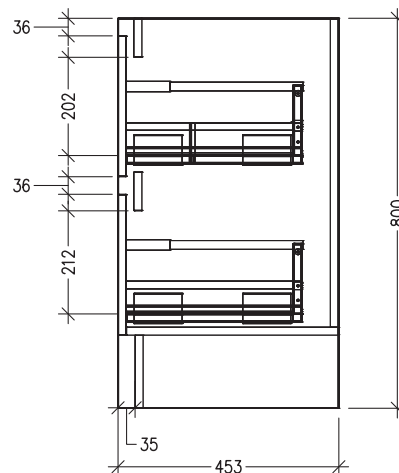

FRONT VIEW

SIDE VIEW

SPECIFICATION SHEET

Sahara Luxe 900mm 2 Drawers Floorstanding Vanity

Code: 10370

Features

- 2 Drawers Floorstanding
- Cabinet with Handle
- Centre Vessel Basin with Slab Top
- Melamine laminate on moisture resistant board
- Dimensions: H800 x W900 x D453
- Designed & Assembled in NZ

FRONT VIEW

SIDE VIEW

SPECIFICATION SHEET

Sahara Luxe 900mm 2 Drawers Floorstanding Vanity

Code: 10370

Features

- 2 Drawers Floorstanding
- Cabinet with Negative Timber Detail
- Centre Vessel Basin with Slab Top
- Melamine laminate on moisture resistant board
- Dimensions: H800 x W900 x D453
- Designed & Assembled in NZ

*Note: Vessel basins are purchased separately.
Visit www.newtech.co.nz for the full range of vessel basin options.*

Technical Details

Note: All measurements shown are in millimetres. Sizes are nominal.

TOP VIEW

FRONT VIEW

SIDE VIEW