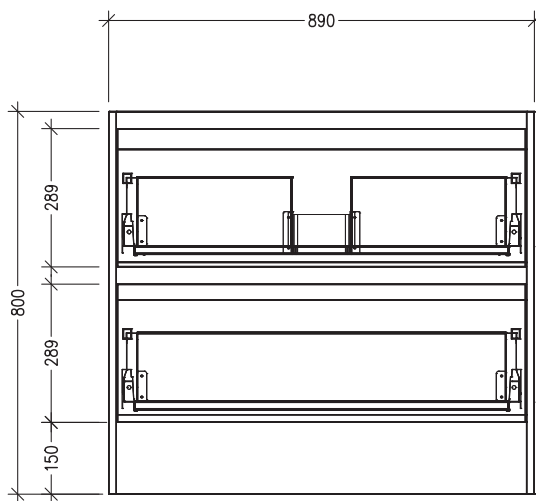

SPECIFICATION SHEET

Sahara Luxe 900mm 2 Drawers Floorstanding Vanity

Code: 10370

Features

- 2 Drawers Floorstanding
- Cabinet with Extrusion
- Centre Vessel Basin with Slab Top
- Melamine laminate on moisture resistant board
- Dimensions: H800 x W900 x D453
- Designed & Assembled in NZ

FRONT VIEW

SIDE VIEW

SPECIFICATION SHEET

Sahara Luxe 900mm 2 Drawers Floorstanding Vanity

Code: 10370

Features

- 2 Drawers Floorstanding
- Cabinet with Handle
- Centre Vessel Basin with Slab Top
- Melamine laminate on moisture resistant board
- Dimensions: H800 x W900 x D453
- Designed & Assembled in NZ

FRONT VIEW

SIDE VIEW

SPECIFICATION SHEET

Sahara Luxe 900mm 2 Drawers Floorstanding Vanity

Code: 10370

Features

- 2 Drawers Floorstanding
- Cabinet with Negative Timber Detail
- Centre Vessel Basin with Slab Top
- Melamine laminate on moisture resistant board
- Dimensions: H800 x W900 x D453
- Designed & Assembled in NZ

*Note: Vessel basins are purchased separately.
Visit www.newtech.co.nz for the full range of vessel basin options.*

Technical Details

Note: All measurements shown are in millimetres. Sizes are nominal.

TOP VIEW