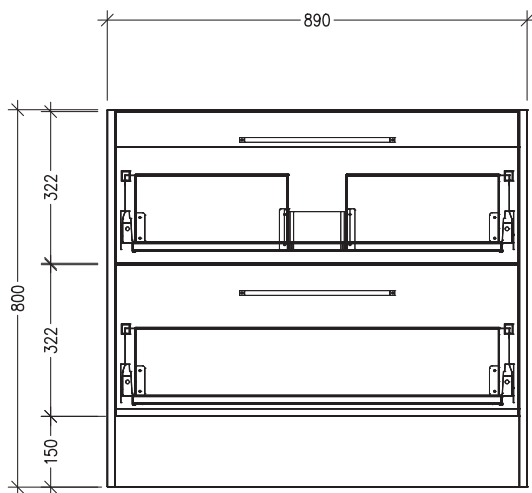

SPECIFICATION SHEET

Sahara Luxe 900mm 2 Drawers Floorstanding Vanity

Code: 10370

Features

- 2 Drawers Floorstanding
- Cabinet with Extrusion
- Centre Vessel Basin with Slab Top
- Melamine laminate on moisture resistant board
- Dimensions: H800 x W900 x D453
- Designed & Assembled in NZ

FRONT VIEW

SIDE VIEW

SPECIFICATION SHEET

Sahara Luxe 900mm 2 Drawers Floorstanding Vanity

Code: 10370

Features

- 2 Drawers Floorstanding
- Cabinet with Handle
- Centre Vessel Basin with Slab Top
- Melamine laminate on moisture resistant board
- Dimensions: H800 x W900 x D453
- Designed & Assembled in NZ

*Note: Vessel basins are purchased separately.
Visit www.newtech.co.nz for the full range of vessel basin options.*

Technical Details

Note: All measurements shown are in millimetres. Sizes are nominal.

TOP VIEW

FRONT VIEW

SIDE VIEW

SPECIFICATION SHEET

Sahara Luxe 900mm 2 Drawers Floorstanding Vanity

Code: 10370

Features

- 2 Drawers Floorstanding
- Cabinet with Negative Timber Detail
- Centre Vessel Basin with Slab Top
- Melamine laminate on moisture resistant board
- Dimensions: H800 x W900 x D453
- Designed & Assembled in NZ