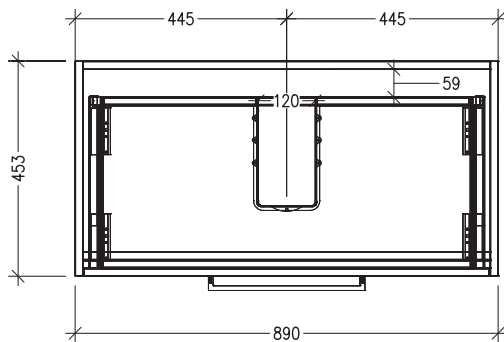

SPECIFICATION SHEET

Sahara Luxe 900mm 2 Drawers Floorstanding Vanity

Code: 10370

Features

- 2 Drawers Floorstanding
- Cabinet with Extrusion
- Centre Vessel Basin with Slab Top
- Melamine laminate on moisture resistant board
- Dimensions: H800 x W900 x D453
- Designed & Assembled in NZ

FRONT VIEW

SIDE VIEW

SPECIFICATION SHEET

Sahara Luxe 900mm 2 Drawers Floorstanding Vanity

Code: 10370

Features

- 2 Drawers Floorstanding
- Cabinet with Handle
- Centre Vessel Basin with Slab Top
- Melamine laminate on moisture resistant board
- Dimensions: H800 x W900 x D453
- Designed & Assembled in NZ

*Note: Vessel basins are purchased separately.
Visit www.newtech.co.nz for the full range of vessel basin options.*

Technical Details

Note: All measurements shown are in millimetres. Sizes are nominal.

TOP VIEW

FRONT VIEW

SIDE VIEW

SPECIFICATION SHEET

Sahara Luxe 900mm 2 Drawers Floorstanding Vanity

Code: 10370

Features

- 2 Drawers Floorstanding
- Cabinet with Negative Timber Detail
- Centre Vessel Basin with Slab Top
- Melamine laminate on moisture resistant board
- Dimensions: H800 x W900 x D453
- Designed & Assembled in NZ