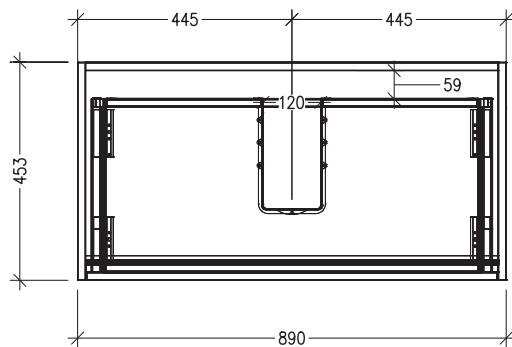

SPECIFICATION SHEET

Sahara Luxe 900mm 2 Drawers Floorstanding Vanity

Code: 10370

Features

- 2 Drawers Floorstanding
- Cabinet with Extrusion
- Centre Vessel Basin with Slab Top
- Melamine laminate on moisture resistant board
- Dimensions: H800 x W900 x D453
- Designed & Assembled in NZ

*Note: Vessel basins are purchased separately.
Visit www.newtech.co.nz for the full range of vessel basin options.*

Technical Details

Note: All measurements shown are in millimetres. Sizes are nominal.

TOP VIEW

FRONT VIEW

SIDE VIEW

SPECIFICATION SHEET

Sahara Luxe 900mm 2 Drawers Floorstanding Vanity

Code: 10370

Features

- 2 Drawers Floorstanding
- Cabinet with Handle
- Centre Vessel Basin with Slab Top
- Melamine laminate on moisture resistant board
- Dimensions: H800 x W900 x D453
- Designed & Assembled in NZ

FRONT VIEW

SIDE VIEW

SPECIFICATION SHEET

Sahara Luxe 900mm 2 Drawers Floorstanding Vanity

Code: 10370

Features

- 2 Drawers Floorstanding
- Cabinet with Negative Timber Detail
- Centre Vessel Basin with Slab Top
- Melamine laminate on moisture resistant board
- Dimensions: H800 x W900 x D453
- Designed & Assembled in NZ