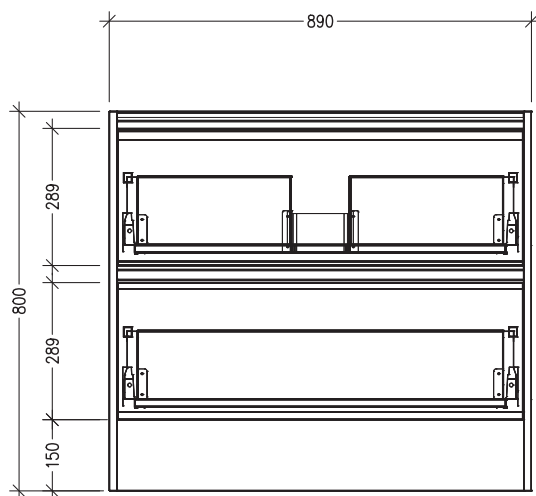

SPECIFICATION SHEET

Sahara Luxe 900mm 2 Drawers Floorstanding Vanity

Code: 10370

Features

- 2 Drawers Floorstanding
- Cabinet with Extrusion
- Centre Vessel Basin with Slab Top
- Melamine laminate on moisture resistant board
- Dimensions: H800 x W900 x D453
- Designed & Assembled in NZ

*Note: Vessel basins are purchased separately.
Visit www.newtech.co.nz for the full range of vessel basin options.*

Technical Details

Note: All measurements shown are in millimetres. Sizes are nominal.

TOP VIEW

FRONT VIEW

SIDE VIEW

SPECIFICATION SHEET

Sahara Luxe 900mm 2 Drawers Floorstanding Vanity

Code: 10370

Features

- 2 Drawers Floorstanding
- Cabinet with Handle
- Centre Vessel Basin with Slab Top
- Melamine laminate on moisture resistant board
- Dimensions: H800 x W900 x D453
- Designed & Assembled in NZ

FRONT VIEW

SIDE VIEW

SPECIFICATION SHEET

Sahara Luxe 900mm 2 Drawers Floorstanding Vanity

Code: 10370

Features

- 2 Drawers Floorstanding
- Cabinet with Negative Timber Detail
- Centre Vessel Basin with Slab Top
- Melamine laminate on moisture resistant board
- Dimensions: H800 x W900 x D453
- Designed & Assembled in NZ