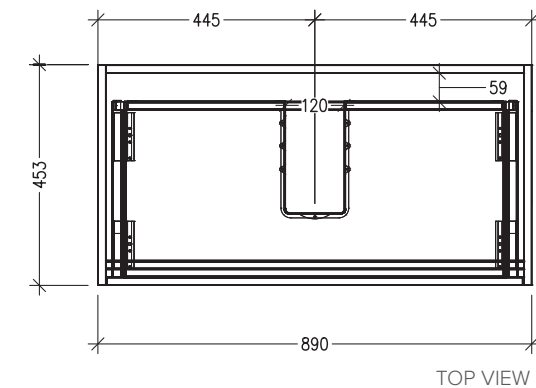

SPECIFICATION SHEET

Sahara Luxe 900mm 2 Drawers Floorstanding Vanity

Code: 10370

Features

- 2 Drawers Floorstanding
- Cabinet with Extrusion
- Centre Vessel Basin with Slab Top
- Melamine laminate on moisture resistant board
- Dimensions: H800 x W900 x D453
- Designed & Assembled in NZ

FRONT VIEW

SIDE VIEW

SPECIFICATION SHEET

Sahara Luxe 900mm 2 Drawers Floorstanding Vanity

Code: 10370

Features

- 2 Drawers Floorstanding
- Cabinet with Handle
- Centre Vessel Basin with Slab Top
- Melamine laminate on moisture resistant board
- Dimensions: H800 x W900 x D453
- Designed & Assembled in NZ

FRONT VIEW

SIDE VIEW

SPECIFICATION SHEET

Sahara Luxe 900mm 2 Drawers Floorstanding Vanity

Code: 10370

Features

- 2 Drawers Floorstanding
- Cabinet with Negative Timber Detail
- Centre Vessel Basin with Slab Top
- Melamine laminate on moisture resistant board
- Dimensions: H800 x W900 x D453
- Designed & Assembled in NZ

*Note: Vessel basins are purchased separately.
Visit www.newtech.co.nz for the full range of vessel basin options.*

Technical Details

Note: All measurements shown are in millimetres. Sizes are nominal.

TOP VIEW