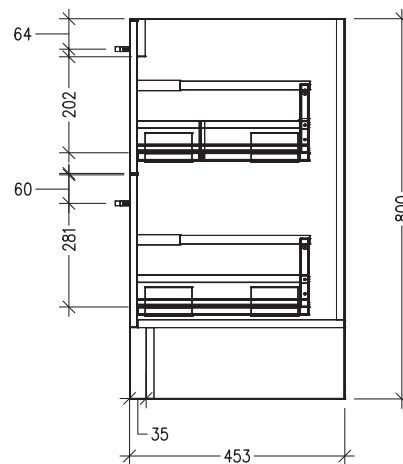

FRONT VIEW

SIDE VIEW

SPECIFICATION SHEET

Sahara Luxe 900mm 2 Drawers Floorstanding Vanity

Code: 10370

Features

- 2 Drawers Floorstanding
- Cabinet with Handle
- Centre Vessel Basin with Slab Top
- Melamine laminate on moisture resistant board
- Dimensions: H800 x W900 x D453
- Designed & Assembled in NZ

*Note: Vessel basins are purchased separately.
Visit www.newtech.co.nz for the full range of vessel basin options.*

Technical Details

Note: All measurements shown are in millimetres. Sizes are nominal.

TOP VIEW

FRONT VIEW

SIDE VIEW

SPECIFICATION SHEET

Sahara Luxe 900mm 2 Drawers Floorstanding Vanity

Code: 10370

Features

- 2 Drawers Floorstanding
- Cabinet with Negative Timber Detail
- Centre Vessel Basin with Slab Top
- Melamine laminate on moisture resistant board
- Dimensions: H800 x W900 x D453
- Designed & Assembled in NZ