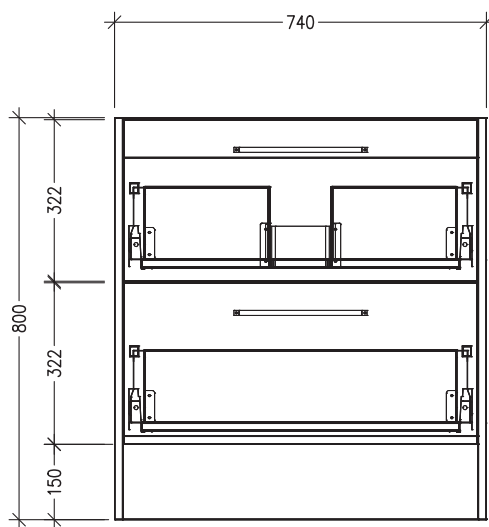

### Features

- 2 Drawers Floorstanding
- Cabinet with Handle
- Centre Vessel Basin with Slab Top
- Melamine laminate on moisture resistant board
- Dimensions: H800 x W750 x D453
- Designed & Assembled in NZ

### Technical Details

Note: All measurements shown are in millimetres. Sizes are nominal.

TOP VIEW

FRONT VIEW

SIDE VIEW

## Features

- 2 Drawers Floorstanding
- Cabinet with Negative Timber Detail
- Centre Vessel Basin with Slab Top
- Melamine laminate on moisture resistant board
- Dimensions: H800 x W750 x D453
- Designed & Assembled in NZ

## Technical Details

Note: All measurements shown are in millimetres. Sizes are nominal.

TOP VIEW

FRONT VIEW

SIDE VIEW