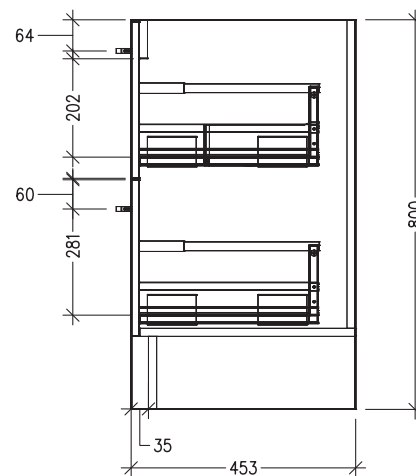

### Features

- 2 Drawers Floorstanding
- Cabinet with Handle
- Centre Vessel Basin with Slab Top
- Melamine laminate on moisture resistant board
- Dimensions: H800 x W750 x D453
- Designed & Assembled in NZ

### Technical Details

Note: All measurements shown are in millimetres. Sizes are nominal.

TOP VIEW

FRONT VIEW

SIDE VIEW

## Features

- 2 Drawers Floorstanding
- Cabinet with Negative Timber Detail
- Centre Vessel Basin with Slab Top
- Melamine laminate on moisture resistant board
- Dimensions: H800 x W750 x D453
- Designed & Assembled in NZ

## Technical Details

Note: All measurements shown are in millimetres. Sizes are nominal.

TOP VIEW

FRONT VIEW

SIDE VIEW