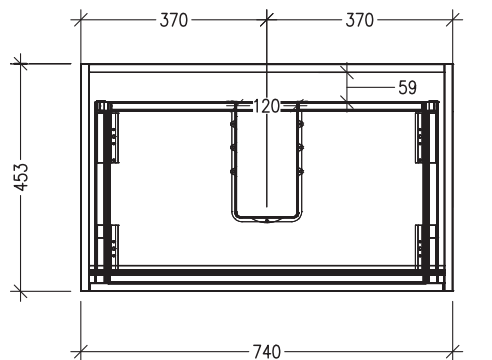

### Features

- 2 Drawers Floorstanding
- Cabinet with Extrusion
- Centre Vessel Basin with Slab Top
- Melamine laminate on moisture resistant board
- Dimensions: H800 x W750 x D453
- Designed & Assembled in NZ

### Technical Details

Note: All measurements shown are in millimetres. Sizes are nominal.

TOP VIEW

FRONT VIEW

SIDE VIEW

## Technical Details

Note: All measurements shown are in millimetres. Sizes are nominal.

TOP VIEW

FRONT VIEW

SIDE VIEW