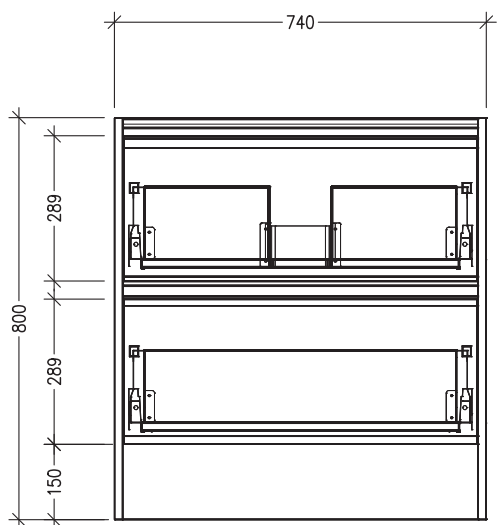

### Features

- 2 Drawers Floorstanding
- Cabinet with Extrusion
- Centre Vessel Basin with Slab Top
- Melamine laminate on moisture resistant board
- Dimensions: H800 x W750 x D453
- Designed & Assembled in NZ

### Technical Details

Note: All measurements shown are in millimetres. Sizes are nominal.

TOP VIEW

FRONT VIEW

SIDE VIEW

### Features

- 2 Drawers Floorstanding
- Cabinet with Handle
- Centre Vessel Basin with Slab Top
- Melamine laminate on moisture resistant board
- Dimensions: H800 x W750 x D453
- Designed & Assembled in NZ

## Technical Details

Note: All measurements shown are in millimetres. Sizes are nominal.

TOP VIEW

FRONT VIEW

SIDE VIEW