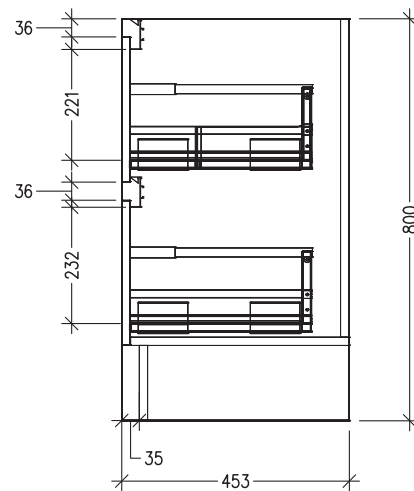

### Features

- 2 Drawers Floorstanding
- Cabinet with Extrusion
- Centre Vessel Basin with Slab Top
- Melamine laminate on moisture resistant board
- Dimensions: H800 x W750 x D453
- Designed & Assembled in NZ

### Technical Details

Note: All measurements shown are in millimetres. Sizes are nominal.

TOP VIEW

FRONT VIEW

SIDE VIEW

## Technical Details

Note: All measurements shown are in millimetres. Sizes are nominal.

TOP VIEW

FRONT VIEW

SIDE VIEW