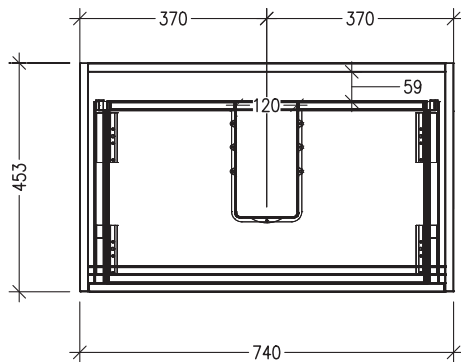

### Features

- 2 Drawers Floorstanding
- Cabinet with Handle
- Centre Vessel Basin with Slab Top
- Melamine laminate on moisture resistant board
- Dimensions: H800 x W750 x D453
- Designed & Assembled in NZ

### Technical Details

Note: All measurements shown are in millimetres. Sizes are nominal.

TOP VIEW

FRONT VIEW

SIDE VIEW

## Features

- 2 Drawers Floorstanding
- Cabinet with Negative Timber Detail
- Centre Vessel Basin with Slab Top
- Melamine laminate on moisture resistant board
- Dimensions: H800 x W750 x D453
- Designed & Assembled in NZ

## Technical Details

Note: All measurements shown are in millimetres. Sizes are nominal.

TOP VIEW

FRONT VIEW

SIDE VIEW