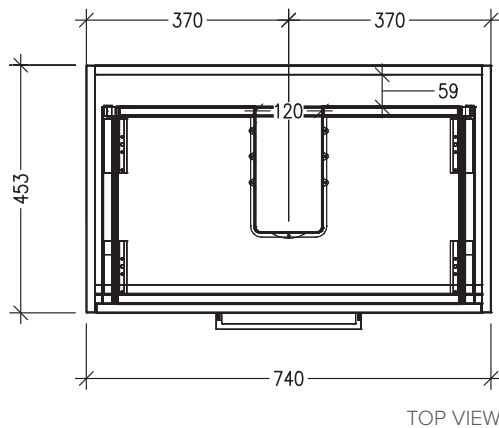

### Technical Details

Note: All measurements shown are in millimetres. Sizes are nominal.

TOP VIEW

FRONT VIEW

SIDE VIEW

### Features

- 2 Drawers Floorstanding
- Cabinet with Handle
- Centre Vessel Basin with Slab Top
- Melamine laminate on moisture resistant board
- Dimensions: H800 x W750 x D453
- Designed & Assembled in NZ

## Technical Details

Note: All measurements shown are in millimetres. Sizes are nominal.

TOP VIEW

FRONT VIEW

SIDE VIEW