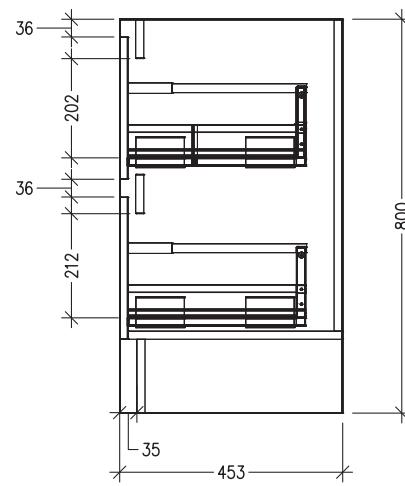

### Features

- 2 Drawers Floorstanding
- Cabinet with Handle
- Centre Vessel Basin with Slab Top
- Melamine laminate on moisture resistant board
- Dimensions: H800 x W750 x D453
- Designed & Assembled in NZ

### Technical Details

Note: All measurements shown are in millimetres. Sizes are nominal.

TOP VIEW

FRONT VIEW

SIDE VIEW

## Features

- 2 Drawers Floorstanding
- Cabinet with Negative Timber Detail
- Centre Vessel Basin with Slab Top
- Melamine laminate on moisture resistant board
- Dimensions: H800 x W750 x D453
- Designed & Assembled in NZ

## Technical Details

Note: All measurements shown are in millimetres. Sizes are nominal.

TOP VIEW

FRONT VIEW

SIDE VIEW