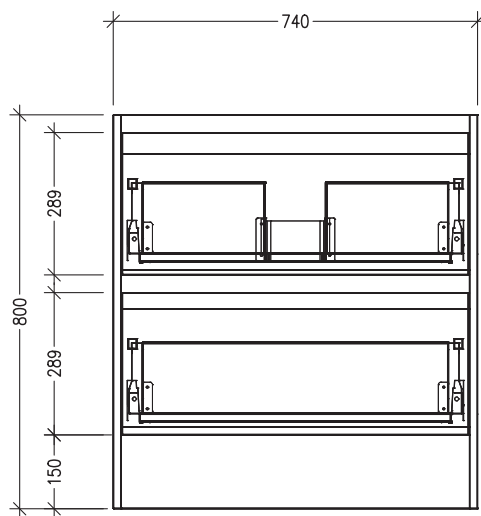

### Features

- 2 Drawers Floorstanding
- Cabinet with Handle
- Centre Vessel Basin with Slab Top
- Melamine laminate on moisture resistant board
- Dimensions: H800 x W750 x D453
- Designed & Assembled in NZ

### Technical Details

Note: All measurements shown are in millimetres. Sizes are nominal.

TOP VIEW

FRONT VIEW

SIDE VIEW

## Features

- 2 Drawers Floorstanding
- Cabinet with Negative Timber Detail
- Centre Vessel Basin with Slab Top
- Melamine laminate on moisture resistant board
- Dimensions: H800 x W750 x D453
- Designed & Assembled in NZ

## Technical Details

Note: All measurements shown are in millimetres. Sizes are nominal.

TOP VIEW

FRONT VIEW

SIDE VIEW