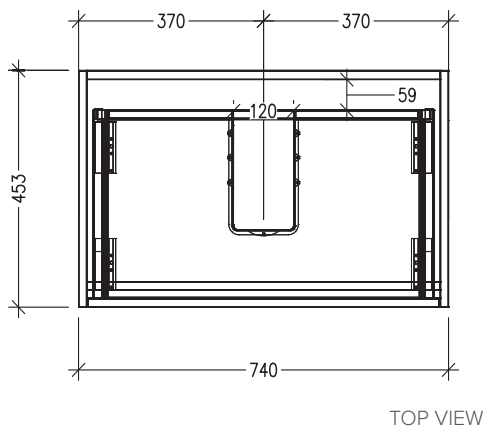

Technical Details

Note: All measurements shown are in millimetres. Sizes are nominal.

SPECIFICATION SHEET

Sahara Luxe 750mm 2 Drawers Double Tier Wall Vanity

Code: 10274

Features

- 2 Drawers Double Tier Wall Hung
- Cabinet with Handle
- Centre Vessel Basin with Slab Top
- Melamine laminate on moisture resistant board
- Dimensions: H650 x W750 x D453
- Designed & Assembled in NZ

Technical Details

Note: All measurements shown are in millimetres. Sizes are nominal.

TOP VIEW

FRONT VIEW

SIDE VIEW

SPECIFICATION SHEET

Sahara Luxe 750mm 2 Drawers Double Tier Wall Vanity

Code: 10274

Features

- 2 Drawers Double Tier Wall Hung
- Cabinet with Negative Timber Detail
- Centre Vessel Basin with Slab Top
- Melamine laminate on moisture resistant board
- Dimensions: H650 x W750 x D453
- Designed & Assembled in NZ

Technical Details

Note: All measurements shown are in millimetres. Sizes are nominal.

TOP VIEW

FRONT VIEW

SIDE VIEW