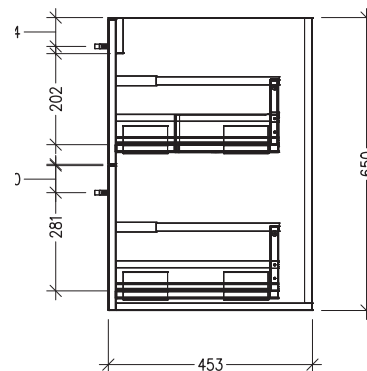

Technical Details

Note: All measurements shown are in millimetres. Sizes are nominal.

SPECIFICATION SHEET

Sahara Luxe 750mm 2 Drawers Double Tier Wall Vanity

Code: 10274

Features

- 2 Drawers Double Tier Wall Hung
- Cabinet with Handle
- Centre Vessel Basin with Slab Top
- Melamine laminate on moisture resistant board
- Dimensions: H650 x W750 x D453
- Designed & Assembled in NZ

Technical Details

Note: All measurements shown are in millimetres. Sizes are nominal.

TOP VIEW

FRONT VIEW

SIDE VIEW

SPECIFICATION SHEET

Sahara Luxe 750mm 2 Drawers Double Tier Wall Vanity

Code: 10274

Features

- 2 Drawers Double Tier Wall Hung
- Cabinet with Negative Timber Detail
- Centre Vessel Basin with Slab Top
- Melamine laminate on moisture resistant board
- Dimensions: H650 x W750 x D453
- Designed & Assembled in NZ

Technical Details

Note: All measurements shown are in millimetres. Sizes are nominal.

TOP VIEW

FRONT VIEW

SIDE VIEW