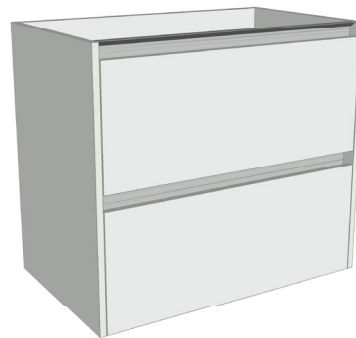

SPECIFICATION SHEET

Sahara Luxe 750mm 2 Drawers Double Tier Wall Vanity

Code: 10274

Features

- 2 Drawers Double Tier Wall Hung
- Cabinet with Extrusion
- Centre Vessel Basin with Slab Top
- Melamine laminate on moisture resistant board
- Dimensions: H650 x W750 x D453
- Designed & Assembled in NZ

Technical Details

Note: All measurements shown are in millimetres. Sizes are nominal.

SPECIFICATION SHEET

Sahara Luxe 750mm 2 Drawers Double Tier Wall Vanity

Code: 10274

Features

- 2 Drawers Double Tier Wall Hung
- Cabinet with Handle
- Centre Vessel Basin with Slab Top
- Melamine laminate on moisture resistant board
- Dimensions: H650 x W750 x D453
- Designed & Assembled in NZ

Technical Details

Note: All measurements shown are in millimetres. Sizes are nominal.

TOP VIEW

FRONT VIEW

SIDE VIEW

SPECIFICATION SHEET

Sahara Luxe 750mm 2 Drawers Double Tier Wall Vanity

Code: 10274

Features

- 2 Drawers Double Tier Wall Hung
- Cabinet with Negative Timber Detail
- Centre Vessel Basin with Slab Top
- Melamine laminate on moisture resistant board
- Dimensions: H650 x W750 x D453
- Designed & Assembled in NZ