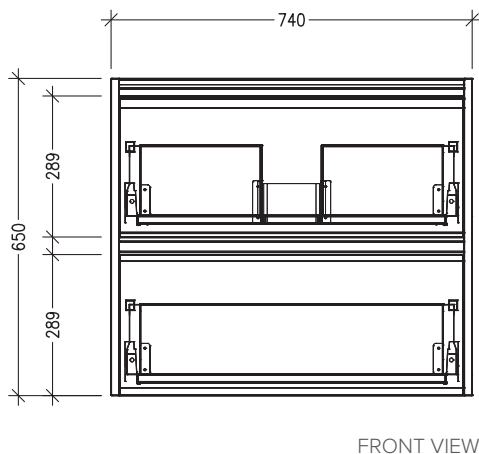

SPECIFICATION SHEET

Sahara Luxe 750mm 2 Drawers Double Tier Wall Vanity

Code: 10274

Features

- 2 Drawers Double Tier Wall Hung
- Cabinet with Extrusion
- Centre Vessel Basin with Slab Top
- Melamine laminate on moisture resistant board
- Dimensions: H650 x W750 x D453
- Designed & Assembled in NZ

Technical Details

Note: All measurements shown are in millimetres. Sizes are nominal.

SPECIFICATION SHEET

Sahara Luxe 750mm 2 Drawers Double Tier Wall Vanity

Code: 10274

Features

- 2 Drawers Double Tier Wall Hung
- Cabinet with Handle
- Centre Vessel Basin with Slab Top
- Melamine laminate on moisture resistant board
- Dimensions: H650 x W750 x D453
- Designed & Assembled in NZ

Technical Details

Note: All measurements shown are in millimetres. Sizes are nominal.

TOP VIEW

FRONT VIEW

SIDE VIEW

SPECIFICATION SHEET

Sahara Luxe 750mm 2 Drawers Double Tier Wall Vanity

Code: 10274

Features

- 2 Drawers Double Tier Wall Hung
- Cabinet with Negative Timber Detail
- Centre Vessel Basin with Slab Top
- Melamine laminate on moisture resistant board
- Dimensions: H650 x W750 x D453
- Designed & Assembled in NZ