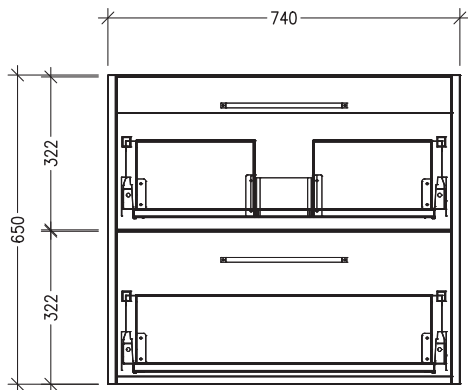

Technical Details

Note: All measurements shown are in millimetres. Sizes are nominal.

SPECIFICATION SHEET

Sahara Luxe 750mm 2 Drawers Double Tier Wall Vanity

Code: 10274

Features

- 2 Drawers Double Tier Wall Hung
- Cabinet with Handle
- Centre Vessel Basin with Slab Top
- Melamine laminate on moisture resistant board
- Dimensions: H650 x W750 x D453
- Designed & Assembled in NZ

Technical Details

Note: All measurements shown are in millimetres. Sizes are nominal.

TOP VIEW

FRONT VIEW

SIDE VIEW

SPECIFICATION SHEET

Sahara Luxe 750mm 2 Drawers Double Tier Wall Vanity

Code: 10274

Features

- 2 Drawers Double Tier Wall Hung
- Cabinet with Negative Timber Detail
- Centre Vessel Basin with Slab Top
- Melamine laminate on moisture resistant board
- Dimensions: H650 x W750 x D453
- Designed & Assembled in NZ

Technical Details

Note: All measurements shown are in millimetres. Sizes are nominal.

TOP VIEW

FRONT VIEW

SIDE VIEW