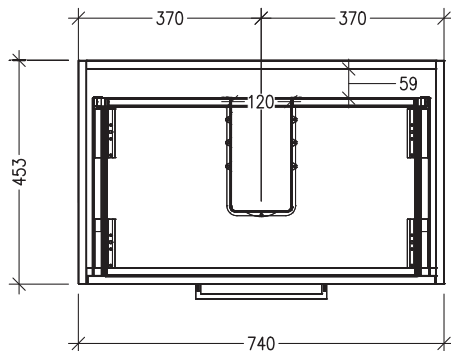

Technical Details

Note: All measurements shown are in millimetres. Sizes are nominal.

SPECIFICATION SHEET

Sahara Luxe 750mm 2 Drawers Double Tier Wall Vanity

Code: 10274

Features

- 2 Drawers Double Tier Wall Hung
- Cabinet with Handle
- Centre Vessel Basin with Slab Top
- Melamine laminate on moisture resistant board
- Dimensions: H650 x W750 x D453
- Designed & Assembled in NZ

Technical Details

Note: All measurements shown are in millimetres. Sizes are nominal.

TOP VIEW

FRONT VIEW

SIDE VIEW

SPECIFICATION SHEET

Sahara Luxe 750mm 2 Drawers Double Tier Wall Vanity

Code: 10274

Features

- 2 Drawers Double Tier Wall Hung
- Cabinet with Negative Timber Detail
- Centre Vessel Basin with Slab Top
- Melamine laminate on moisture resistant board
- Dimensions: H650 x W750 x D453
- Designed & Assembled in NZ

Technical Details

Note: All measurements shown are in millimetres. Sizes are nominal.

TOP VIEW

FRONT VIEW

SIDE VIEW