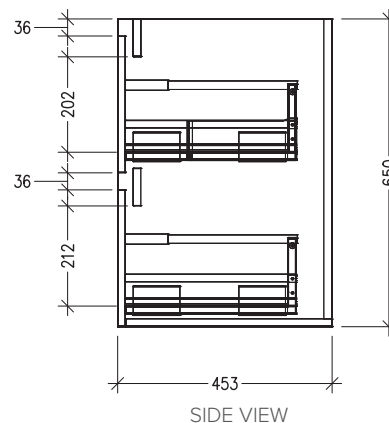

Technical Details

Note: All measurements shown are in millimetres. Sizes are nominal.

SPECIFICATION SHEET

Sahara Luxe 750mm 2 Drawers Double Tier Wall Vanity

Code: 10274

Features

- 2 Drawers Double Tier Wall Hung
- Cabinet with Handle
- Centre Vessel Basin with Slab Top
- Melamine laminate on moisture resistant board
- Dimensions: H650 x W750 x D453
- Designed & Assembled in NZ

Technical Details

Note: All measurements shown are in millimetres. Sizes are nominal.

TOP VIEW

FRONT VIEW

SIDE VIEW

SPECIFICATION SHEET

Sahara Luxe 750mm 2 Drawers Double Tier Wall Vanity

Code: 10274

Features

- 2 Drawers Double Tier Wall Hung
- Cabinet with Negative Timber Detail
- Centre Vessel Basin with Slab Top
- Melamine laminate on moisture resistant board
- Dimensions: H650 x W750 x D453
- Designed & Assembled in NZ

Technical Details

Note: All measurements shown are in millimetres. Sizes are nominal.

TOP VIEW

FRONT VIEW

SIDE VIEW