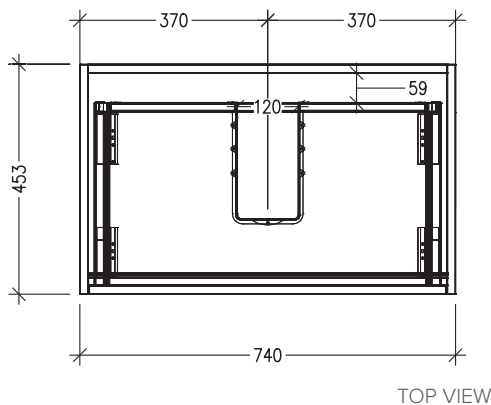

SPECIFICATION SHEET

Sahara Luxe 750mm 2 Drawers Double Tier Wall Vanity

Code: 10274

Features

- 2 Drawers Double Tier Wall Hung
- Cabinet with Extrusion
- Centre Vessel Basin with Slab Top
- Melamine laminate on moisture resistant board
- Dimensions: H650 x W750 x D453
- Designed & Assembled in NZ

Technical Details

Note: All measurements shown are in millimetres. Sizes are nominal.

SPECIFICATION SHEET

Sahara Luxe 750mm 2 Drawers Double Tier Wall Vanity

Code: 10274

Features

- 2 Drawers Double Tier Wall Hung
- Cabinet with Handle
- Centre Vessel Basin with Slab Top
- Melamine laminate on moisture resistant board
- Dimensions: H650 x W750 x D453
- Designed & Assembled in NZ

Features

- 2 Drawers Double Tier Wall Hung
- Cabinet with Negative Timber Detail
- Centre Vessel Basin with Slab Top
- Melamine laminate on moisture resistant board
- Dimensions: H650 x W750 x D453
- Designed & Assembled in NZ

Technical Details

Note: All measurements shown are in millimetres. Sizes are nominal.

TOP VIEW

FRONT VIEW

SIDE VIEW