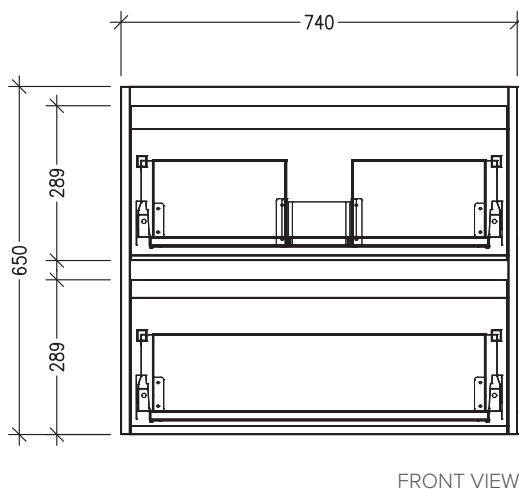

Technical Details

Note: All measurements shown are in millimetres. Sizes are nominal.

SPECIFICATION SHEET

Sahara Luxe 750mm 2 Drawers Double Tier Wall Vanity

Code: 10274

Features

- 2 Drawers Double Tier Wall Hung
- Cabinet with Handle
- Centre Vessel Basin with Slab Top
- Melamine laminate on moisture resistant board
- Dimensions: H650 x W750 x D453
- Designed & Assembled in NZ

Technical Details

Note: All measurements shown are in millimetres. Sizes are nominal.

TOP VIEW

FRONT VIEW

SIDE VIEW

SPECIFICATION SHEET

Sahara Luxe 750mm 2 Drawers Double Tier Wall Vanity

Code: 10274

Features

- 2 Drawers Double Tier Wall Hung
- Cabinet with Negative Timber Detail
- Centre Vessel Basin with Slab Top
- Melamine laminate on moisture resistant board
- Dimensions: H650 x W750 x D453
- Designed & Assembled in NZ

Technical Details

Note: All measurements shown are in millimetres. Sizes are nominal.

TOP VIEW

FRONT VIEW

SIDE VIEW