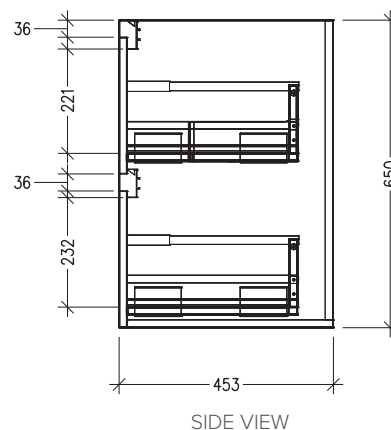

Technical Details

Note: All measurements shown are in millimetres. Sizes are nominal.

SPECIFICATION SHEET

Sahara Luxe 750mm 2 Drawers Double Tier Wall Vanity

Code: 10274

Features

- 2 Drawers Double Tier Wall Hung
- Cabinet with Handle
- Centre Vessel Basin with Slab Top
- Melamine laminate on moisture resistant board
- Dimensions: H650 x W750 x D453
- Designed & Assembled in NZ

Technical Details

Note: All measurements shown are in millimetres. Sizes are nominal.

TOP VIEW

FRONT VIEW

SIDE VIEW

SPECIFICATION SHEET

Sahara Luxe 750mm 2 Drawers Double Tier Wall Vanity

Code: 10274

Features

- 2 Drawers Double Tier Wall Hung
- Cabinet with Negative Timber Detail
- Centre Vessel Basin with Slab Top
- Melamine laminate on moisture resistant board
- Dimensions: H650 x W750 x D453
- Designed & Assembled in NZ

Technical Details

Note: All measurements shown are in millimetres. Sizes are nominal.

TOP VIEW

FRONT VIEW

SIDE VIEW