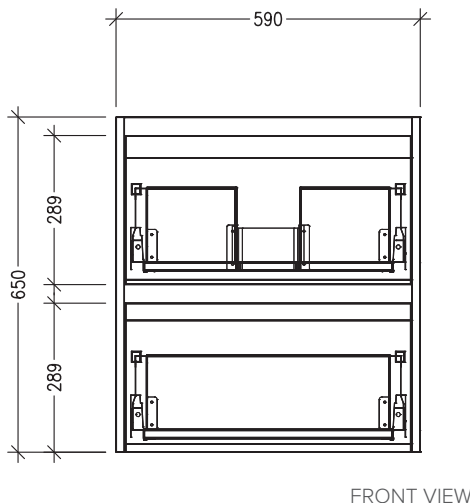

### Features

- 2 Drawers Double Tier Wall Hung
- Cabinet with Handle
- Centre Basin with Slab Top
- Dimensions: H800 x W600 x D453
- Designed & Assembled in NZ

### Technical Details

Note: All measurements shown are in millimetres. Sizes are nominal.

TOP VIEW

FRONT VIEW

SIDE VIEW

### Features

- 2 Drawers Double Tier Wall Hung
- Cabinet with Negative Timber Detail
- Centre Basin with Slab Top
- Dimensions: H800 x W600 x D453
- Designed & Assembled in NZ