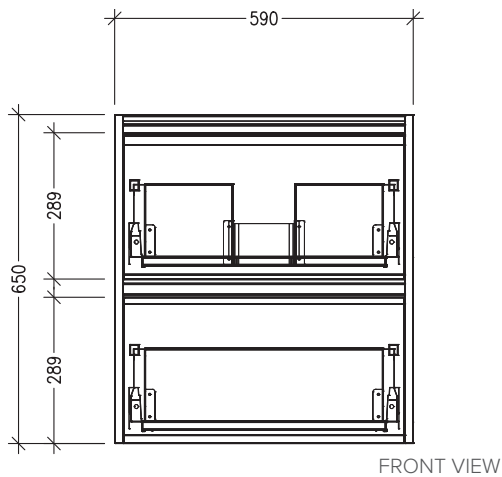

### Features

- 2 Drawers Double Tier Wall Hung
- Cabinet with Extrusion
- Centre Basin with Slab Top
- Dimensions: H800 x W600 x D453
- Designed & Assembled in NZ

### Technical Details

Note: All measurements shown are in millimetres. Sizes are nominal.

TOP VIEW

FRONT VIEW

SIDE VIEW

### Features

- 2 Drawers Double Tier Wall Hung
- Cabinet with Handle
- Centre Basin with Slab Top
- Dimensions: H800 x W600 x D453
- Designed & Assembled in NZ

### Features

- 2 Drawers Double Tier Wall Hung
- Cabinet with Negative Timber Detail
- Centre Basin with Slab Top
- Dimensions: H800 x W600 x D453
- Designed & Assembled in NZ