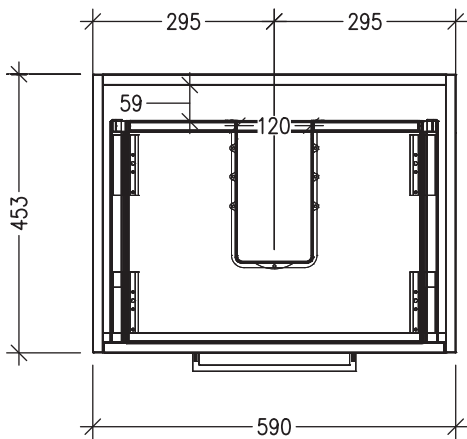

### Technical Details

Note: All measurements shown are in millimetres. Sizes are nominal.

TOP VIEW

FRONT VIEW

SIDE VIEW

### Features

- 2 Drawers Double Tier Wall Hung
- Cabinet with Handle
- Centre Basin with Slab Top
- Dimensions: H800 x W600 x D453
- Designed & Assembled in NZ