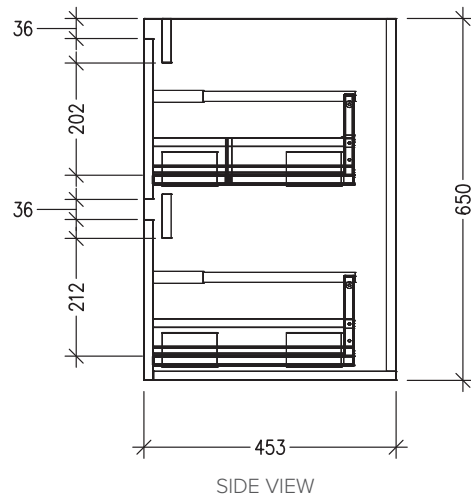

### Features

- 2 Drawers Double Tier Wall Hung
- Cabinet with Handle
- Centre Basin with Slab Top
- Dimensions: H800 x W600 x D453
- Designed & Assembled in NZ

### Technical Details

Note: All measurements shown are in millimetres. Sizes are nominal.

TOP VIEW

FRONT VIEW

SIDE VIEW

### Features

- 2 Drawers Double Tier Wall Hung
- Cabinet with Negative Timber Detail
- Centre Basin with Slab Top
- Dimensions: H800 x W600 x D453
- Designed & Assembled in NZ