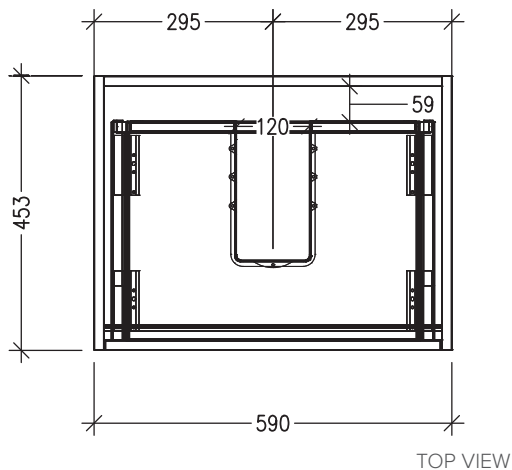

### Features

- 2 Drawers Double Tier Wall Hung
- Cabinet with Extrusion
- Centre Basin with Slab Top
- Dimensions: H800 x W600 x D453
- Designed & Assembled in NZ

### Technical Details

Note: All measurements shown are in millimetres. Sizes are nominal.

TOP VIEW

FRONT VIEW

SIDE VIEW

### Features

- 2 Drawers Double Tier Wall Hung
- Cabinet with Handle
- Centre Basin with Slab Top
- Dimensions: H800 x W600 x D453
- Designed & Assembled in NZ

### Features

- 2 Drawers Double Tier Wall Hung
- Cabinet with Negative Timber Detail
- Centre Basin with Slab Top
- Dimensions: H800 x W600 x D453
- Designed & Assembled in NZ