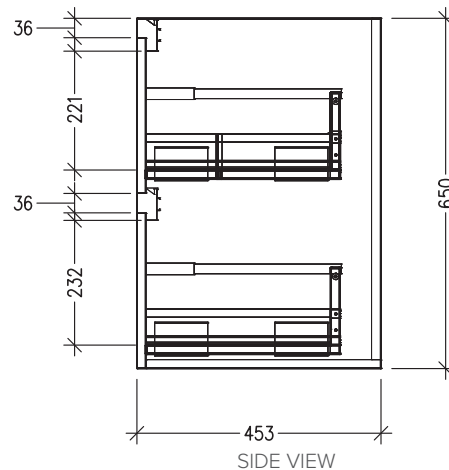

### Features

- 2 Drawers Double Tier Wall Hung
- Cabinet with Extrusion
- Centre Basin with Slab Top
- Dimensions: H800 x W600 x D453
- Designed & Assembled in NZ

### Technical Details

Note: All measurements shown are in millimetres. Sizes are nominal.

TOP VIEW

FRONT VIEW

SIDE VIEW

### Features

- 2 Drawers Double Tier Wall Hung
- Cabinet with Handle
- Centre Basin with Slab Top
- Dimensions: H800 x W600 x D453
- Designed & Assembled in NZ