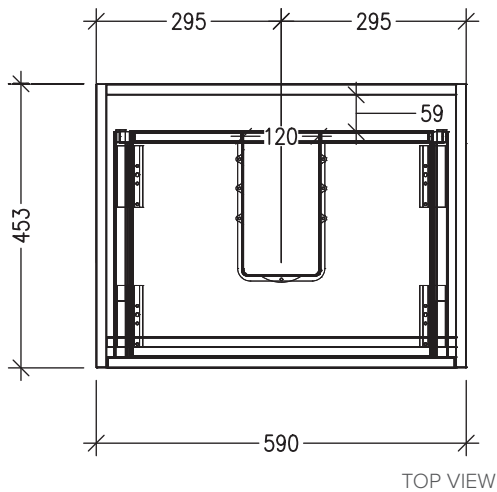

### Features

- 2 Drawers Double Tier Wall Hung
- Cabinet with Handle
- Centre Basin with Slab Top
- Dimensions: H800 x W600 x D453
- Designed & Assembled in NZ

### Technical Details

Note: All measurements shown are in millimetres. Sizes are nominal.

TOP VIEW

FRONT VIEW

SIDE VIEW

### Features

- 2 Drawers Double Tier Wall Hung
- Cabinet with Negative Timber Detail
- Centre Basin with Slab Top
- Dimensions: H800 x W600 x D453
- Designed & Assembled in NZ