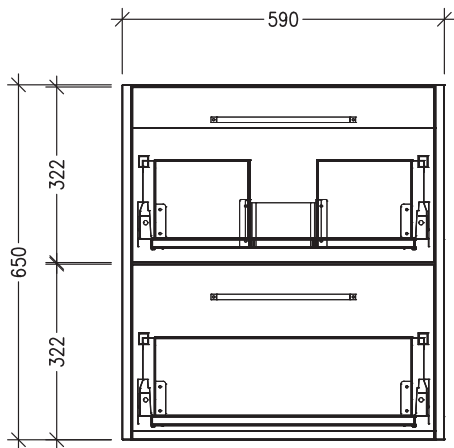

### Features

- 2 Drawers Double Tier Wall Hung
- Cabinet with Handle
- Centre Basin with Slab Top
- Dimensions: H800 x W600 x D453
- Designed & Assembled in NZ

### Technical Details

Note: All measurements shown are in millimetres. Sizes are nominal.

TOP VIEW

FRONT VIEW

SIDE VIEW

### Features

- 2 Drawers Double Tier Wall Hung
- Cabinet with Negative Timber Detail
- Centre Basin with Slab Top
- Dimensions: H800 x W600 x D453
- Designed & Assembled in NZ