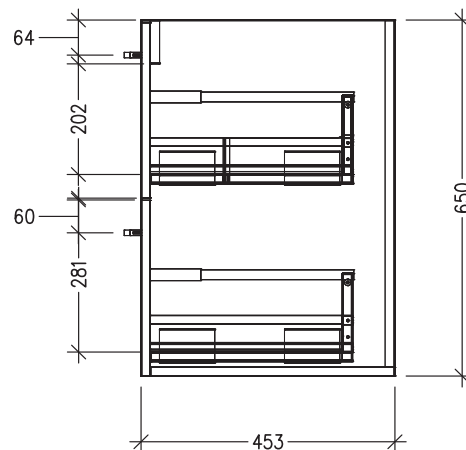

### Features

- 2 Drawers Double Tier Wall Hung
- Cabinet with Handle
- Centre Basin with Slab Top
- Dimensions: H800 x W600 x D453
- Designed & Assembled in NZ

### Technical Details

Note: All measurements shown are in millimetres. Sizes are nominal.

TOP VIEW

FRONT VIEW

SIDE VIEW

### Features

- 2 Drawers Double Tier Wall Hung
- Cabinet with Negative Timber Detail
- Centre Basin with Slab Top
- Dimensions: H800 x W600 x D453
- Designed & Assembled in NZ