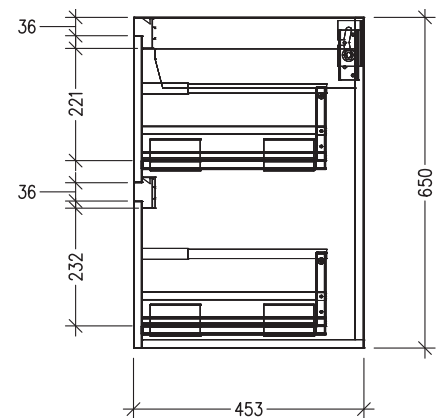

SPECIFICATION SHEET

Sahara Luxe 1800mm 4 Drawers Wall Vanity

Code: 10310

Features

- 4 Drawers Wall Hung
- Cabinet with Extrusion
- Centre Basin with Slab Top
- Melamine laminate on moisture resistant board
- Dimensions: H650 x W1800 x D453
- Designed & Assembled in NZ

*Note: Vessel basins are purchased separately.
Visit www.newtech.co.nz for the full range of vessel basin options.*

Technical Details

Note: All measurements shown are in millimetres. Sizes are nominal.

TOP VIEW

FRONT VIEW

SIDE VIEW

SPECIFICATION SHEET

Sahara Luxe 1800mm 4 Drawers Wall Vanity

Code: 10310

Features

- 4 Drawers Wall Hung
- Cabinet with Handle
- Centre Basin with Slab Top
- Melamine laminate on moisture resistant board
- Dimensions: H650 x W1800 x D453
- Designed & Assembled in NZ

FRONT VIEW

SIDE VIEW

SPECIFICATION SHEET

Sahara Luxe 1800mm 4 Drawers Wall Vanity

Code: 10310

Features

- 4 Drawers Wall Hung
- Cabinet with Negative Timber Detail
- Centre Basin with Slab Top
- Melamine laminate on moisture resistant board
- Dimensions: H650 x W1800 x D453
- Designed & Assembled in NZ