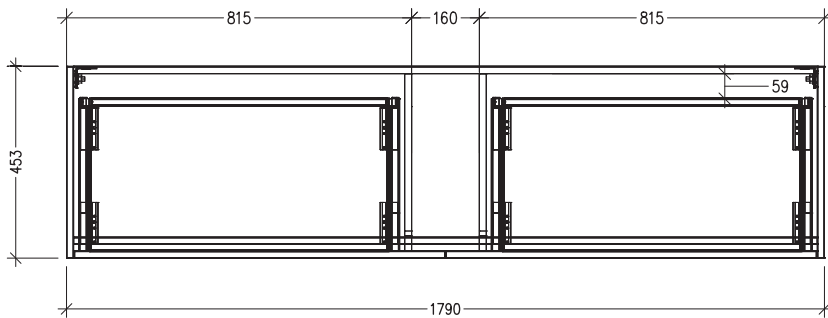

FRONT VIEW

SIDE VIEW

SPECIFICATION SHEET

Sahara Luxe 1800mm 4 Drawers Wall Vanity

Code: 10310

Features

- 4 Drawers Wall Hung
- Cabinet with Handle
- Centre Basin with Slab Top
- Melamine laminate on moisture resistant board
- Dimensions: H650 x W1800 x D453
- Designed & Assembled in NZ

*Note: Vessel basins are purchased separately.
Visit www.newtech.co.nz for the full range of vessel basin options.*

Technical Details

Note: All measurements shown are in millimetres. Sizes are nominal.

TOP VIEW

FRONT VIEW

SIDE VIEW

SPECIFICATION SHEET

Sahara Luxe 1800mm 4 Drawers Wall Vanity

Code: 10310

Features

- 4 Drawers Wall Hung
- Cabinet with Negative Timber Detail
- Centre Basin with Slab Top
- Melamine laminate on moisture resistant board
- Dimensions: H650 x W1800 x D453
- Designed & Assembled in NZ