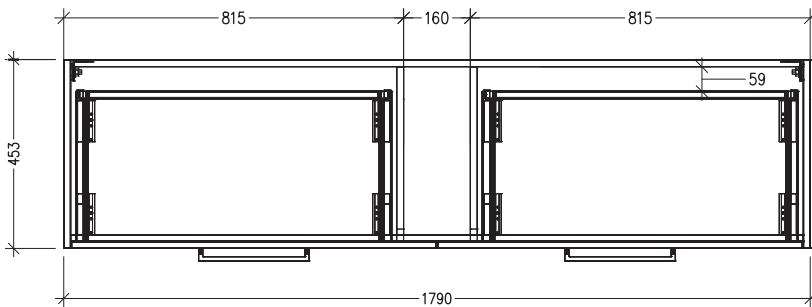

SPECIFICATION SHEET

Sahara Luxe 1800mm 4 Drawers Wall Vanity

Code: 10310

Features

- 4 Drawers Wall Hung
- Cabinet with Extrusion
- Centre Basin with Slab Top
- Melamine laminate on moisture resistant board
- Dimensions: H650 x W1800 x D453
- Designed & Assembled in NZ

FRONT VIEW

SIDE VIEW

SPECIFICATION SHEET

Sahara Luxe 1800mm 4 Drawers Wall Vanity

Code: 10310

Features

- 4 Drawers Wall Hung
- Cabinet with Handle
- Centre Basin with Slab Top
- Melamine laminate on moisture resistant board
- Dimensions: H650 x W1800 x D453
- Designed & Assembled in NZ

*Note: Vessel basins are purchased separately.
Visit www.newtech.co.nz for the full range of vessel basin options.*

Technical Details

Note: All measurements shown are in millimetres. Sizes are nominal.

TOP VIEW

FRONT VIEW

SIDE VIEW

SPECIFICATION SHEET

Sahara Luxe 1800mm 4 Drawers Wall Vanity

Code: 10310

Features

- 4 Drawers Wall Hung
- Cabinet with Negative Timber Detail
- Centre Basin with Slab Top
- Melamine laminate on moisture resistant board
- Dimensions: H650 x W1800 x D453
- Designed & Assembled in NZ