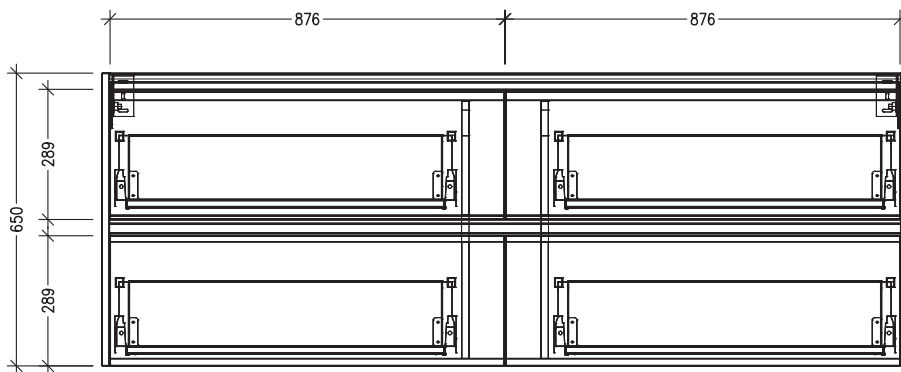

SPECIFICATION SHEET

Sahara Luxe 1800mm 4 Drawers Wall Vanity

Code: 10310

Features

- 4 Drawers Wall Hung
- Cabinet with Extrusion
- Centre Basin with Slab Top
- Melamine laminate on moisture resistant board
- Dimensions: H650 x W1800 x D453
- Designed & Assembled in NZ

*Note: Vessel basins are purchased separately.
Visit www.newtech.co.nz for the full range of vessel basin options.*

Technical Details

Note: All measurements shown are in millimetres. Sizes are nominal.

TOP VIEW

FRONT VIEW

SIDE VIEW

SPECIFICATION SHEET

Sahara Luxe 1800mm 4 Drawers Wall Vanity

Code: 10310

Features

- 4 Drawers Wall Hung
- Cabinet with Handle
- Centre Basin with Slab Top
- Melamine laminate on moisture resistant board
- Dimensions: H650 x W1800 x D453
- Designed & Assembled in NZ

FRONT VIEW

SIDE VIEW

SPECIFICATION SHEET

Sahara Luxe 1800mm 4 Drawers Wall Vanity

Code: 10310

Features

- 4 Drawers Wall Hung
- Cabinet with Negative Timber Detail
- Centre Basin with Slab Top
- Melamine laminate on moisture resistant board
- Dimensions: H650 x W1800 x D453
- Designed & Assembled in NZ