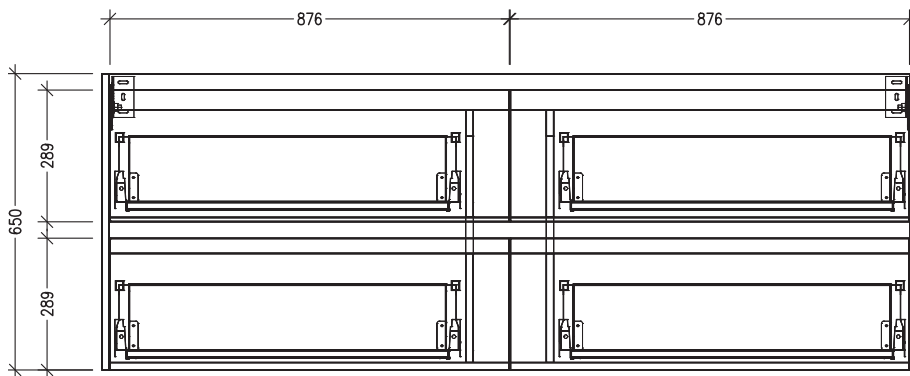

FRONT VIEW

SIDE VIEW

SPECIFICATION SHEET

Sahara Luxe 1800mm 4 Drawers Wall Vanity

Code: 10310

Features

- 4 Drawers Wall Hung
- Cabinet with Handle
- Centre Basin with Slab Top
- Melamine laminate on moisture resistant board
- Dimensions: H650 x W1800 x D453
- Designed & Assembled in NZ

*Note: Vessel basins are purchased separately.
Visit www.newtech.co.nz for the full range of vessel basin options.*

Technical Details

Note: All measurements shown are in millimetres. Sizes are nominal.

TOP VIEW

FRONT VIEW

SIDE VIEW

SPECIFICATION SHEET

Sahara Luxe 1800mm 4 Drawers Wall Vanity

Code: 10310

Features

- 4 Drawers Wall Hung
- Cabinet with Negative Timber Detail
- Centre Basin with Slab Top
- Melamine laminate on moisture resistant board
- Dimensions: H650 x W1800 x D453
- Designed & Assembled in NZ