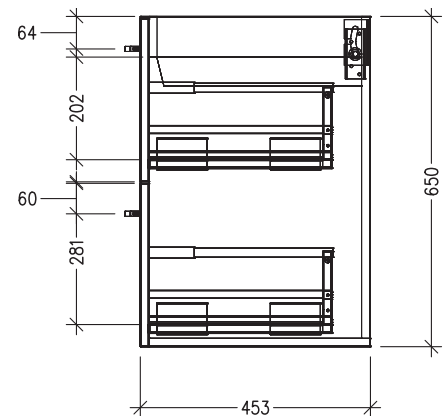

FRONT VIEW

SIDE VIEW

SPECIFICATION SHEET

Sahara Luxe 1800mm 4 Drawers Wall Vanity

Code: 10310

Features

- 4 Drawers Wall Hung
- Cabinet with Handle
- Centre Basin with Slab Top
- Melamine laminate on moisture resistant board
- Dimensions: H650 x W1800 x D453
- Designed & Assembled in NZ

*Note: Vessel basins are purchased separately.
Visit www.newtech.co.nz for the full range of vessel basin options.*

Technical Details

Note: All measurements shown are in millimetres. Sizes are nominal.

TOP VIEW

FRONT VIEW

SIDE VIEW

SPECIFICATION SHEET

Sahara Luxe 1800mm 4 Drawers Wall Vanity

Code: 10310

Features

- 4 Drawers Wall Hung
- Cabinet with Negative Timber Detail
- Centre Basin with Slab Top
- Melamine laminate on moisture resistant board
- Dimensions: H650 x W1800 x D453
- Designed & Assembled in NZ