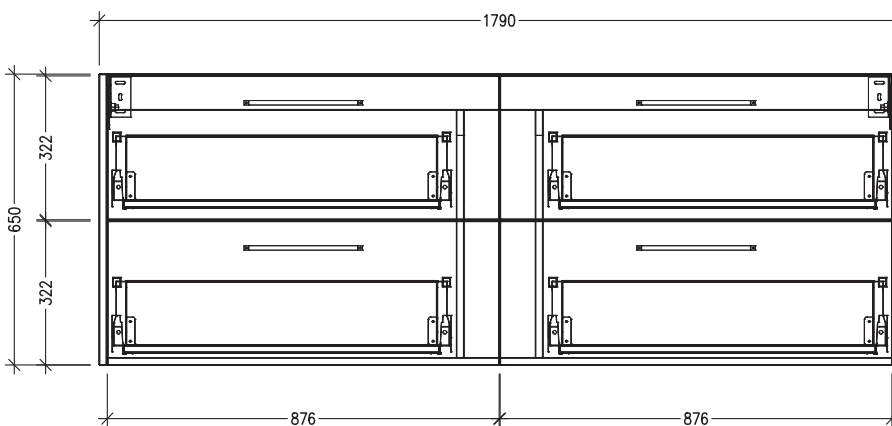

SPECIFICATION SHEET

Sahara Luxe 1800mm 4 Drawers Wall Vanity

Code: 10310

Features

- 4 Drawers Wall Hung
- Cabinet with Extrusion
- Centre Basin with Slab Top
- Melamine laminate on moisture resistant board
- Dimensions: H650 x W1800 x D453
- Designed & Assembled in NZ

FRONT VIEW

SIDE VIEW

SPECIFICATION SHEET

Sahara Luxe 1800mm 4 Drawers Wall Vanity

Code: 10310

Features

- 4 Drawers Wall Hung
- Cabinet with Handle
- Centre Basin with Slab Top
- Melamine laminate on moisture resistant board
- Dimensions: H650 x W1800 x D453
- Designed & Assembled in NZ

*Note: Vessel basins are purchased separately.
Visit www.newtech.co.nz for the full range of vessel basin options.*

Technical Details

Note: All measurements shown are in millimetres. Sizes are nominal.

TOP VIEW

FRONT VIEW

SIDE VIEW

SPECIFICATION SHEET

Sahara Luxe 1800mm 4 Drawers Wall Vanity

Code: 10310

Features

- 4 Drawers Wall Hung
- Cabinet with Negative Timber Detail
- Centre Basin with Slab Top
- Melamine laminate on moisture resistant board
- Dimensions: H650 x W1800 x D453
- Designed & Assembled in NZ