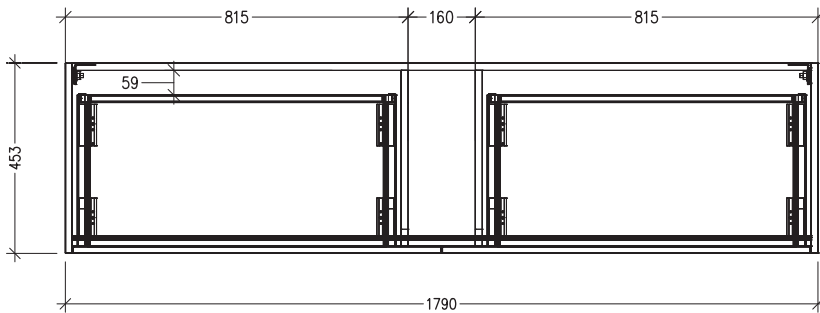

SPECIFICATION SHEET

Sahara Luxe 1800mm 4 Drawers Wall Vanity

Code: 10310

Features

- 4 Drawers Wall Hung
- Cabinet with Extrusion
- Centre Basin with Slab Top
- Melamine laminate on moisture resistant board
- Dimensions: H650 x W1800 x D453
- Designed & Assembled in NZ

*Note: Vessel basins are purchased separately.
Visit www.newtech.co.nz for the full range of vessel basin options.*

Technical Details

Note: All measurements shown are in millimetres. Sizes are nominal.

TOP VIEW

FRONT VIEW

SIDE VIEW

SPECIFICATION SHEET

Sahara Luxe 1800mm 4 Drawers Wall Vanity

Code: 10310

Features

- 4 Drawers Wall Hung
- Cabinet with Handle
- Centre Basin with Slab Top
- Melamine laminate on moisture resistant board
- Dimensions: H650 x W1800 x D453
- Designed & Assembled in NZ

FRONT VIEW

SIDE VIEW

SPECIFICATION SHEET

Sahara Luxe 1800mm 4 Drawers Wall Vanity

Code: 10310

Features

- 4 Drawers Wall Hung
- Cabinet with Negative Timber Detail
- Centre Basin with Slab Top
- Melamine laminate on moisture resistant board
- Dimensions: H650 x W1800 x D453
- Designed & Assembled in NZ