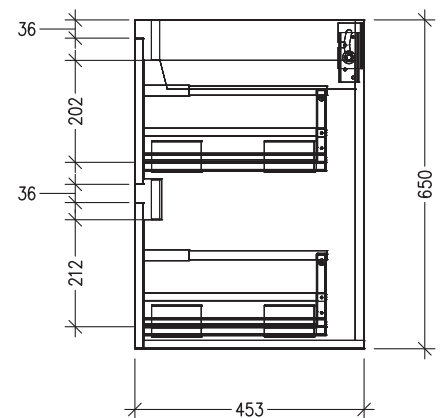

FRONT VIEW

SIDE VIEW

SPECIFICATION SHEET

Sahara Luxe 1800mm 4 Drawers Wall Vanity

Code: 10310

Features

- 4 Drawers Wall Hung
- Cabinet with Handle
- Centre Basin with Slab Top
- Melamine laminate on moisture resistant board
- Dimensions: H650 x W1800 x D453
- Designed & Assembled in NZ

FRONT VIEW

SIDE VIEW

SPECIFICATION SHEET

Sahara Luxe 1800mm 4 Drawers Wall Vanity

Code: 10310

Features

- 4 Drawers Wall Hung
- Cabinet with Negative Timber Detail
- Centre Basin with Slab Top
- Melamine laminate on moisture resistant board
- Dimensions: H650 x W1800 x D453
- Designed & Assembled in NZ

*Note: Vessel basins are purchased separately.
Visit www.newtech.co.nz for the full range of vessel basin options.*

Technical Details

Note: All measurements shown are in millimetres. Sizes are nominal.

TOP VIEW

FRONT VIEW

SIDE VIEW