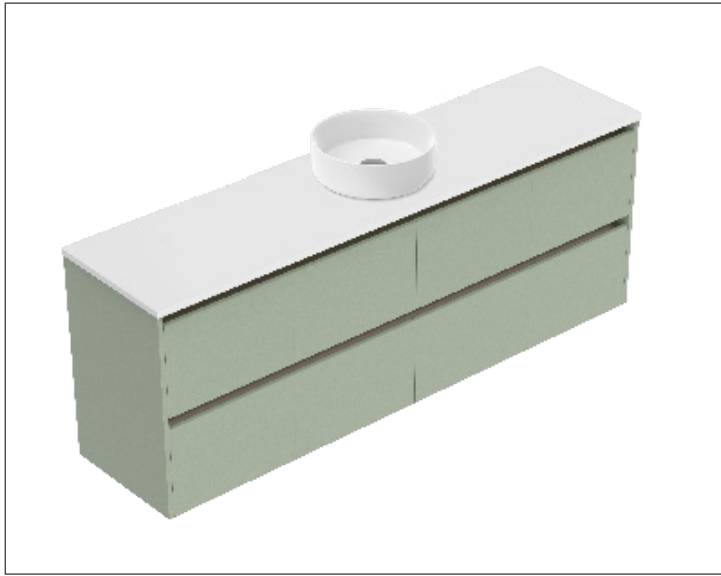

SPECIFICATION SHEET

Sahara Luxe 1800mm 4 Drawers Wall Vanity

Code: 10310

Features

- 4 Drawers Wall Hung
- Cabinet with Extrusion
- Centre Basin with Slab Top
- Melamine laminate on moisture resistant board
- Dimensions: H650 x W1800 x D453
- Designed & Assembled in NZ

*Note: Vessel basins are purchased separately.
Visit www.newtech.co.nz for the full range of vessel basin options.*

Technical Details

Note: All measurements shown are in millimetres. Sizes are nominal.

TOP VIEW

FRONT VIEW

SIDE VIEW

SPECIFICATION SHEET

Sahara Luxe 1800mm 4 Drawers Wall Vanity

Code: 10310

Features

- 4 Drawers Wall Hung
- Cabinet with Handle
- Centre Basin with Slab Top
- Melamine laminate on moisture resistant board
- Dimensions: H650 x W1800 x D453
- Designed & Assembled in NZ

FRONT VIEW

SIDE VIEW

SPECIFICATION SHEET

Sahara Luxe 1800mm 4 Drawers Wall Vanity

Code: 10310

Features

- 4 Drawers Wall Hung
- Cabinet with Negative Timber Detail
- Centre Basin with Slab Top
- Melamine laminate on moisture resistant board
- Dimensions: H650 x W1800 x D453
- Designed & Assembled in NZ