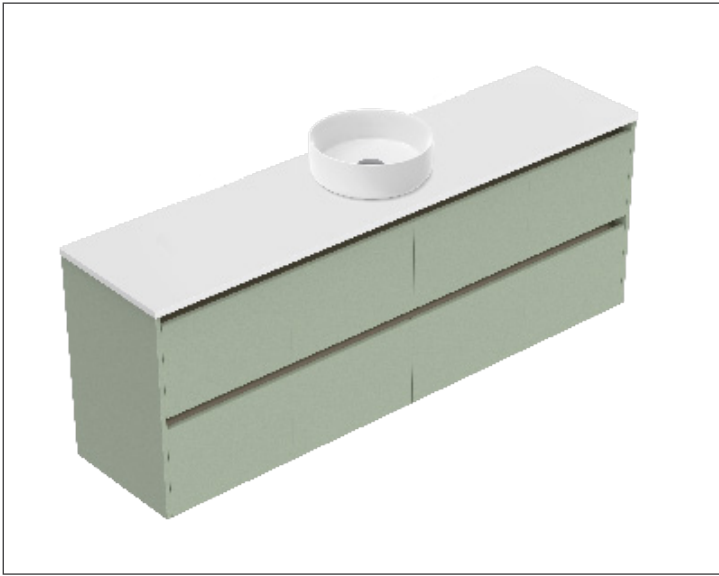

SPECIFICATION SHEET

Sahara Luxe 1800mm 4 Drawers Wall Vanity

Code: 10310

Features

- 4 Drawers Wall Hung
- Cabinet with Extrusion
- Centre Basin with Slab Top
- Melamine laminate on moisture resistant board
- Dimensions: H650 x W1800 x D453
- Designed & Assembled in NZ

FRONT VIEW

SIDE VIEW

SPECIFICATION SHEET

Sahara Luxe 1800mm 4 Drawers Wall Vanity

Code: 10310

Features

- 4 Drawers Wall Hung
- Cabinet with Handle
- Centre Basin with Slab Top
- Melamine laminate on moisture resistant board
- Dimensions: H650 x W1800 x D453
- Designed & Assembled in NZ

FRONT VIEW

SIDE VIEW

SPECIFICATION SHEET

Sahara Luxe 1800mm 4 Drawers Wall Vanity

Code: 10310

Features

- 4 Drawers Wall Hung
- Cabinet with Negative Timber Detail
- Centre Basin with Slab Top
- Melamine laminate on moisture resistant board
- Dimensions: H650 x W1800 x D453
- Designed & Assembled in NZ

*Note: Vessel basins are purchased separately.
Visit www.newtech.co.nz for the full range of vessel basin options.*

Technical Details

Note: All measurements shown are in millimetres. Sizes are nominal.

TOP VIEW