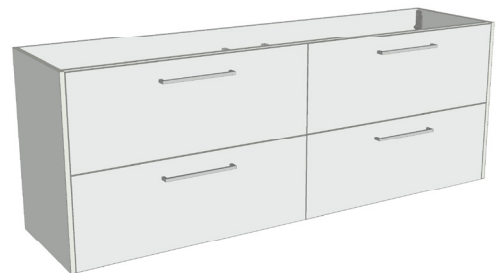

SPECIFICATION SHEET

Sahara Luxe 1800mm 4 Drawers Wall Vanity

Code: 10310

Features

- 4 Drawers Wall Hung
- Cabinet with Extrusion
- Centre Basin with Slab Top
- Melamine laminate on moisture resistant board
- Dimensions: H650 x W1800 x D453
- Designed & Assembled in NZ

FRONT VIEW

SIDE VIEW

SPECIFICATION SHEET

Sahara Luxe 1800mm 4 Drawers Wall Vanity

Code: 10310

Features

- 4 Drawers Wall Hung
- Cabinet with Handle
- Centre Basin with Slab Top
- Melamine laminate on moisture resistant board
- Dimensions: H650 x W1800 x D453
- Designed & Assembled in NZ

*Note: Vessel basins are purchased separately.
Visit www.newtech.co.nz for the full range of vessel basin options.*

Technical Details

Note: All measurements shown are in millimetres. Sizes are nominal.

TOP VIEW

FRONT VIEW

SIDE VIEW

SPECIFICATION SHEET

Sahara Luxe 1800mm 4 Drawers Wall Vanity

Code: 10310

Features

- 4 Drawers Wall Hung
- Cabinet with Negative Timber Detail
- Centre Basin with Slab Top
- Melamine laminate on moisture resistant board
- Dimensions: H650 x W1800 x D453
- Designed & Assembled in NZ