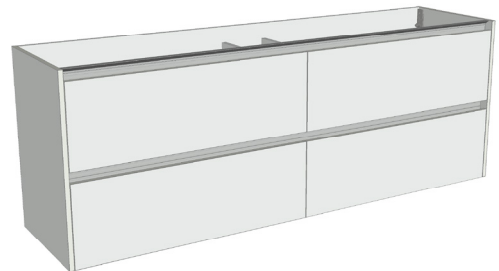

SPECIFICATION SHEET

Sahara Luxe 1800mm 4 Drawers Wall Vanity

Code: 10310

Features

- 4 Drawers Wall Hung
- Cabinet with Extrusion
- Centre Basin with Slab Top
- Melamine laminate on moisture resistant board
- Dimensions: H650 x W1800 x D453
- Designed & Assembled in NZ

*Note: Vessel basins are purchased separately.
Visit www.newtech.co.nz for the full range of vessel basin options.*

Technical Details

Note: All measurements shown are in millimetres. Sizes are nominal.

TOP VIEW

FRONT VIEW

SIDE VIEW

SPECIFICATION SHEET

Sahara Luxe 1800mm 4 Drawers Wall Vanity

Code: 10310

Features

- 4 Drawers Wall Hung
- Cabinet with Handle
- Centre Basin with Slab Top
- Melamine laminate on moisture resistant board
- Dimensions: H650 x W1800 x D453
- Designed & Assembled in NZ

FRONT VIEW

SIDE VIEW

SPECIFICATION SHEET

Sahara Luxe 1800mm 4 Drawers Wall Vanity

Code: 10310

Features

- 4 Drawers Wall Hung
- Cabinet with Negative Timber Detail
- Centre Basin with Slab Top
- Melamine laminate on moisture resistant board
- Dimensions: H650 x W1800 x D453
- Designed & Assembled in NZ