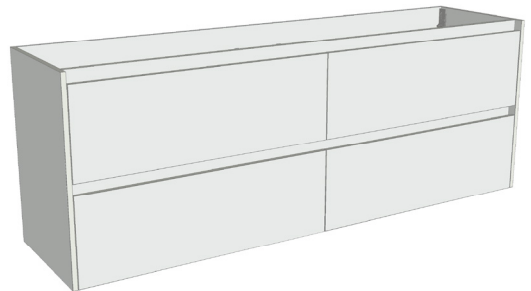

SPECIFICATION SHEET

Sahara Luxe 1800mm 4 Drawers Wall Vanity

Code: 10310

Features

- 4 Drawers Wall Hung
- Cabinet with Extrusion
- Centre Basin with Slab Top
- Melamine laminate on moisture resistant board
- Dimensions: H650 x W1800 x D453
- Designed & Assembled in NZ

FRONT VIEW

SIDE VIEW

SPECIFICATION SHEET

Sahara Luxe 1800mm 4 Drawers Wall Vanity

Code: 10310

Features

- 4 Drawers Wall Hung
- Cabinet with Handle
- Centre Basin with Slab Top
- Melamine laminate on moisture resistant board
- Dimensions: H650 x W1800 x D453
- Designed & Assembled in NZ

FRONT VIEW

SIDE VIEW

SPECIFICATION SHEET

Sahara Luxe 1800mm 4 Drawers Wall Vanity

Code: 10310

Features

- 4 Drawers Wall Hung
- Cabinet with Negative Timber Detail
- Centre Basin with Slab Top
- Melamine laminate on moisture resistant board
- Dimensions: H650 x W1800 x D453
- Designed & Assembled in NZ

*Note: Vessel basins are purchased separately.
Visit www.newtech.co.nz for the full range of vessel basin options.*

Technical Details

Note: All measurements shown are in millimetres. Sizes are nominal.

TOP VIEW