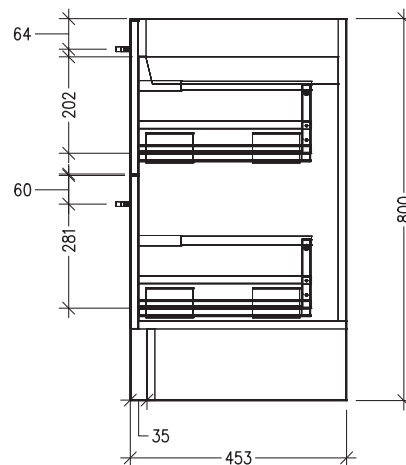

### Technical Details

Note: All measurements shown are in millimetres. Sizes are nominal.

TOP VIEW

FRONT VIEW

SIDE VIEW

### Features

- 4 Drawers Floorstanding
- Cabinet with Handle
- Centre Basin with Slab Top
- Melamine laminate on moisture resistant board
- Dimensions: H800 x W1800 x D453
- Designed & Assembled in NZ

*Note: Vessel basins are purchased separately.  
Visit [www.newtech.co.nz](http://www.newtech.co.nz) for the full range of vessel basin options.*