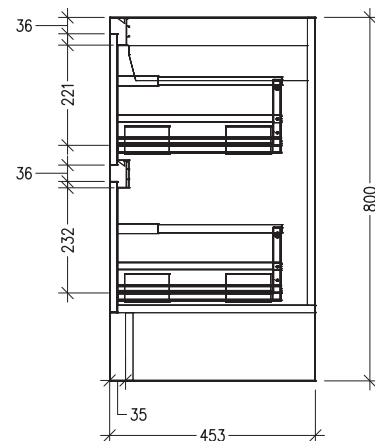

### Technical Details

Note: All measurements shown are in millimetres. Sizes are nominal.

TOP VIEW

FRONT VIEW

SIDE VIEW

### Features

- 4 Drawers Floorstanding
- Cabinet with Handle
- Centre Basin with Slab Top
- Melamine laminate on moisture resistant board
- Dimensions: H800 x W1800 x D453
- Designed & Assembled in NZ

*Note: Vessel basins are purchased separately.  
Visit [www.newtech.co.nz](http://www.newtech.co.nz) for the full range of vessel basin options.*