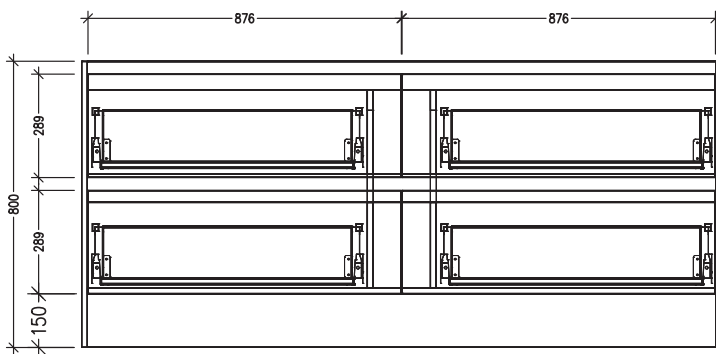

### Technical Details

Note: All measurements shown are in millimetres. Sizes are nominal.

TOP VIEW

FRONT VIEW

SIDE VIEW

### Features

- 4 Drawers Floorstanding
- Cabinet with Negative Timber Detail
- Centre Basin with Slab Top
- Melamine laminate on moisture resistant board
- Dimensions: H800 x W1800 x D453
- Designed & Assembled in NZ