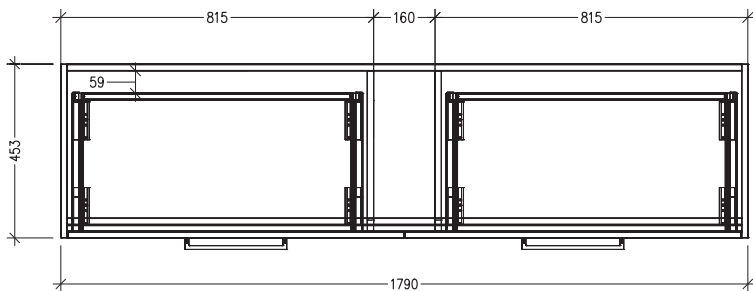

### Technical Details

Note: All measurements shown are in millimetres. Sizes are nominal.

TOP VIEW

FRONT VIEW

SIDE VIEW

### Features

- 4 Drawers Floorstanding
- Cabinet with Handle
- Centre Basin with Slab Top
- Melamine laminate on moisture resistant board
- Dimensions: H800 x W1800 x D453
- Designed & Assembled in NZ

*Note: Vessel basins are purchased separately.  
Visit [www.newtech.co.nz](http://www.newtech.co.nz) for the full range of vessel basin options.*