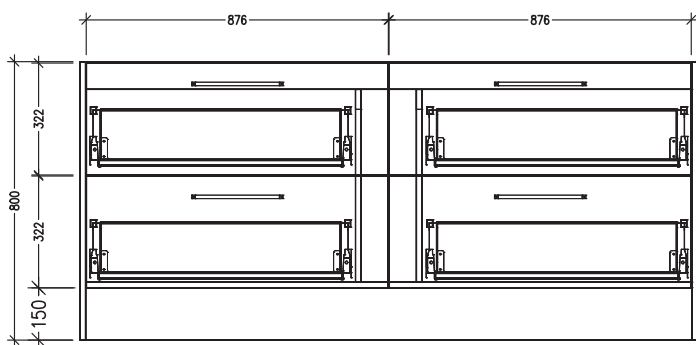

### Features

- 4 Drawers Floorstanding
- Cabinet with Handle
- Centre Basin with Slab Top
- Melamine laminate on moisture resistant board
- Dimensions: H800 x W1800 x D453
- Designed & Assembled in NZ

*Note: Vessel basins are purchased separately.  
Visit [www.newtech.co.nz](http://www.newtech.co.nz) for the full range of vessel basin options.*

### Technical Details

Note: All measurements shown are in millimetres. Sizes are nominal.

TOP VIEW

FRONT VIEW

SIDE VIEW

### Features

- 4 Drawers Floorstanding
- Cabinet with Negative Timber Detail
- Centre Basin with Slab Top
- Melamine laminate on moisture resistant board
- Dimensions: H800 x W1800 x D453
- Designed & Assembled in NZ