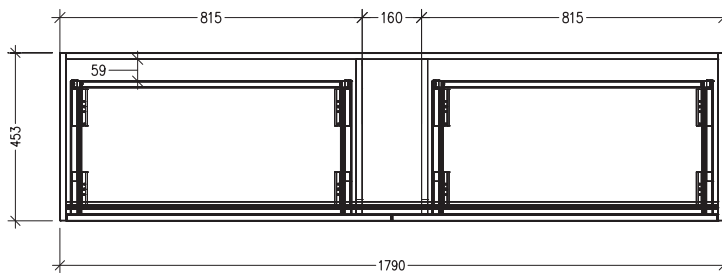

### Features

- 4 Drawers Floorstanding
- Cabinet with Extrusion
- Centre Basin with Slab Top
- Melamine laminate on moisture resistant board
- Dimensions: H800 x W1800 x D453
- Designed & Assembled in NZ

### Technical Details

Note: All measurements shown are in millimetres. Sizes are nominal.

TOP VIEW

FRONT VIEW

SIDE VIEW