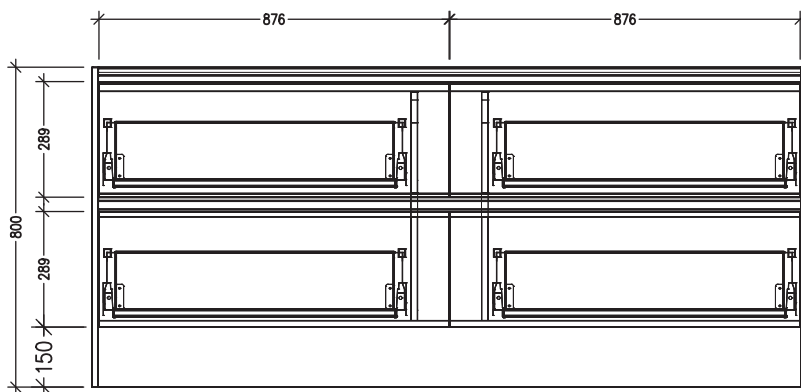

### Features

- 4 Drawers Floorstanding
- Cabinet with Extrusion
- Centre Basin with Slab Top
- Melamine laminate on moisture resistant board
- Dimensions: H800 x W1800 x D453
- Designed & Assembled in NZ

### Technical Details

Note: All measurements shown are in millimetres. Sizes are nominal.

TOP VIEW

FRONT VIEW

SIDE VIEW