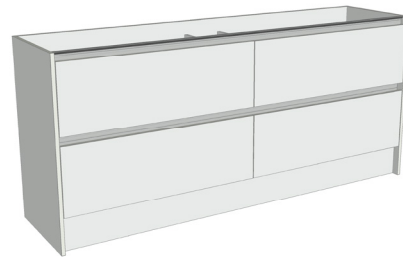

SPECIFICATION SHEET

Sahara Luxe 1800mm 4 Drawers Floor Vanity

Code: 10402

Features

- 4 Drawers Floorstanding
- Cabinet with Extrusion
- Centre Basin with Slab Top
- Melamine laminate on moisture resistant board
- Dimensions: H800 x W1800 x D453
- Designed & Assembled in NZ

*Note: Vessel basins are purchased separately.
Visit www.newtech.co.nz for the full range of vessel basin options.*

Technical Details

Note: All measurements shown are in millimetres. Sizes are nominal.

FRONT VIEW