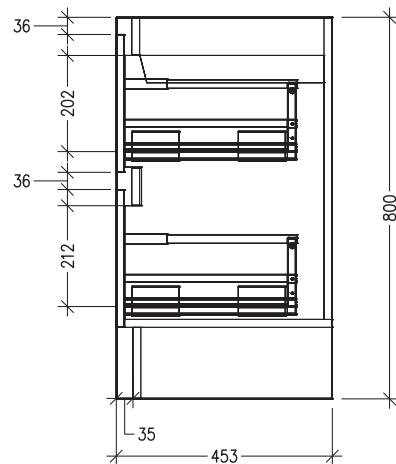

### Technical Details

Note: All measurements shown are in millimetres. Sizes are nominal.

TOP VIEW

FRONT VIEW

SIDE VIEW

### Features

- 4 Drawers Floorstanding
- Cabinet with Negative Timber Detail
- Centre Basin with Slab Top
- Melamine laminate on moisture resistant board
- Dimensions: H800 x W1800 x D453
- Designed & Assembled in NZ