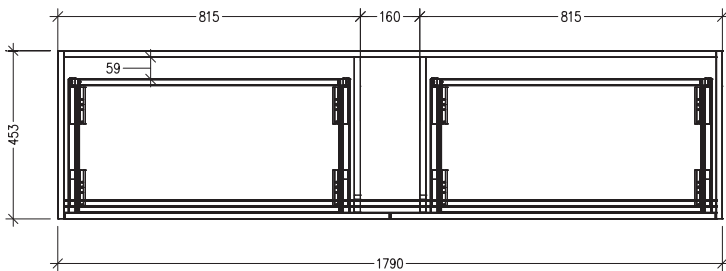

### Features

- 4 Drawers Floorstanding
- Cabinet with Handle
- Centre Basin with Slab Top
- Melamine laminate on moisture resistant board
- Dimensions: H800 x W1800 x D453
- Designed & Assembled in NZ

*Note: Vessel basins are purchased separately.  
Visit [www.newtech.co.nz](http://www.newtech.co.nz) for the full range of vessel basin options.*

### Technical Details

Note: All measurements shown are in millimetres. Sizes are nominal.

TOP VIEW

FRONT VIEW

SIDE VIEW

### Features

- 4 Drawers Floorstanding
- Cabinet with Negative Timber Detail
- Centre Basin with Slab Top
- Melamine laminate on moisture resistant board
- Dimensions: H800 x W1800 x D453
- Designed & Assembled in NZ