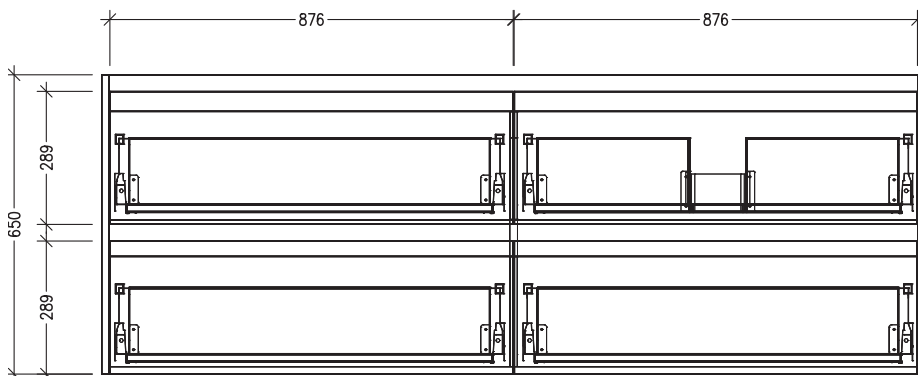

*Note: Vessel basins are purchased separately.
Visit www.newtech.co.nz for the full range of vessel basin options.*

Technical Details

Note: All measurements shown are in millimetres. Sizes are nominal.

TOP VIEW

FRONT VIEW

SIDE VIEW

SPECIFICATION SHEET

Sahara Luxe 1800mm 4 Drawers Right Hand Offset Basin Wall Vanity

Code: 10314R

Features

- 4 Drawers Wall Hung
- Cabinet with Negative Timber Detail
- Right Hand Offset Basin with Slab Top
- Melamine laminate on moisture resistant board
- Dimensions: H650 x W1800 x D453
- Designed & Assembled in NZ