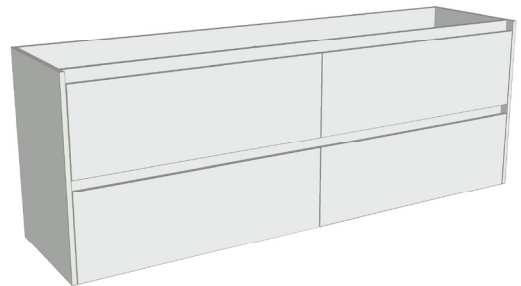

SPECIFICATION SHEET

Sahara Luxe 1800mm 4 Drawers Right Hand Offset Basin Wall Vanity

Code: 10314R

Features

- 4 Drawers Wall Hung
- Cabinet with Extrusion
- Right Hand Offset Basin with Slab Top
- Melamine laminate on moisture resistant board
- Dimensions: H650 x W1800 x D453
- Designed & Assembled in NZ

FRONT VIEW

SIDE VIEW

SPECIFICATION SHEET

Sahara Luxe 1800mm 4 Drawers Right Hand Offset Basin Wall Vanity

Code: 10314R

Features

- 4 Drawers Wall Hung
- Cabinet with Handle
- Right Hand Offset Basin with Slab Top
- Melamine laminate on moisture resistant board
- Dimensions: H650 x W1800 x D453
- Designed & Assembled in NZ

FRONT VIEW

SIDE VIEW

SPECIFICATION SHEET

Sahara Luxe 1800mm 4 Drawers Right Hand Offset Basin Wall Vanity

Code: 10314R

Features

- 4 Drawers Wall Hung
- Cabinet with Negative Timber Detail
- Right Hand Offset Basin with Slab Top
- Melamine laminate on moisture resistant board
- Dimensions: H650 x W1800 x D453
- Designed & Assembled in NZ

*Note: Vessel basins are purchased separately.
Visit www.newtech.co.nz for the full range of vessel basin options.*

Technical Details

Note: All measurements shown are in millimetres. Sizes are nominal.

TOP VIEW