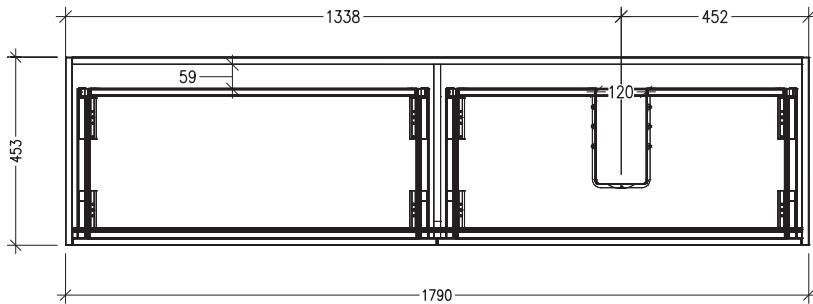

SPECIFICATION SHEET

Sahara Luxe 1800mm 4 Drawers Right Hand Offset Basin Wall Vanity

Code: 10314R

Features

- 4 Drawers Wall Hung
- Cabinet with Extrusion
- Right Hand Offset Basin with Slab Top
- Melamine laminate on moisture resistant board
- Dimensions: H650 x W1800 x D453
- Designed & Assembled in NZ

*Note: Vessel basins are purchased separately.
Visit www.newtech.co.nz for the full range of vessel basin options.*

Technical Details

Note: All measurements shown are in millimetres. Sizes are nominal.

TOP VIEW

FRONT VIEW

SIDE VIEW

SPECIFICATION SHEET

Sahara Luxe 1800mm 4 Drawers Right Hand Offset Basin Wall Vanity

Code: 10314R

Features

- 4 Drawers Wall Hung
- Cabinet with Handle
- Right Hand Offset Basin with Slab Top
- Melamine laminate on moisture resistant board
- Dimensions: H650 x W1800 x D453
- Designed & Assembled in NZ

FRONT VIEW

SIDE VIEW

SPECIFICATION SHEET

Sahara Luxe 1800mm 4 Drawers Right Hand Offset Basin Wall Vanity

Code: 10314R

Features

- 4 Drawers Wall Hung
- Cabinet with Negative Timber Detail
- Right Hand Offset Basin with Slab Top
- Melamine laminate on moisture resistant board
- Dimensions: H650 x W1800 x D453
- Designed & Assembled in NZ