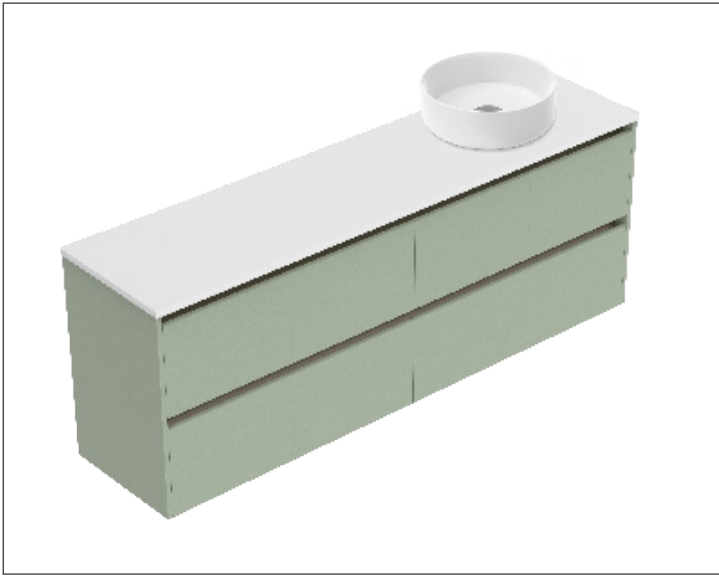

SPECIFICATION SHEET

Sahara Luxe 1800mm 4 Drawers Right Hand Offset Basin Wall Vanity

Code: 10314R

Features

- 4 Drawers Wall Hung
- Cabinet with Extrusion
- Right Hand Offset Basin with Slab Top
- Melamine laminate on moisture resistant board
- Dimensions: H650 x W1800 x D453
- Designed & Assembled in NZ

FRONT VIEW

SIDE VIEW

SPECIFICATION SHEET

Sahara Luxe 1800mm 4 Drawers Right Hand Offset Basin Wall Vanity

Code: 10314R

Features

- 4 Drawers Wall Hung
- Cabinet with Handle
- Right Hand Offset Basin with Slab Top
- Melamine laminate on moisture resistant board
- Dimensions: H650 x W1800 x D453
- Designed & Assembled in NZ

*Note: Vessel basins are purchased separately.
Visit www.newtech.co.nz for the full range of vessel basin options.*

Technical Details

Note: All measurements shown are in millimetres. Sizes are nominal.

TOP VIEW

FRONT VIEW

SIDE VIEW

SPECIFICATION SHEET

Sahara Luxe 1800mm 4 Drawers Right Hand Offset Basin Wall Vanity

Code: 10314R

Features

- 4 Drawers Wall Hung
- Cabinet with Negative Timber Detail
- Right Hand Offset Basin with Slab Top
- Melamine laminate on moisture resistant board
- Dimensions: H650 x W1800 x D453
- Designed & Assembled in NZ