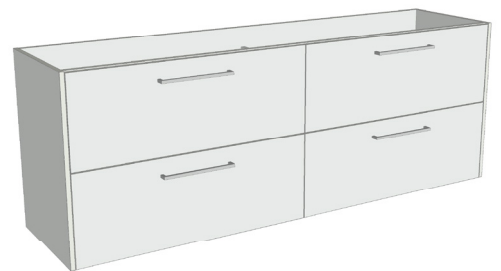

SPECIFICATION SHEET

Sahara Luxe 1800mm 4 Drawers Right Hand Offset Basin Wall Vanity

Code: 10314R

Features

- 4 Drawers Wall Hung
- Cabinet with Extrusion
- Right Hand Offset Basin with Slab Top
- Melamine laminate on moisture resistant board
- Dimensions: H650 x W1800 x D453
- Designed & Assembled in NZ

FRONT VIEW

SIDE VIEW

SPECIFICATION SHEET

Sahara Luxe 1800mm 4 Drawers Right Hand Offset Basin Wall Vanity

Code: 10314R

Features

- 4 Drawers Wall Hung
- Cabinet with Handle
- Right Hand Offset Basin with Slab Top
- Melamine laminate on moisture resistant board
- Dimensions: H650 x W1800 x D453
- Designed & Assembled in NZ

*Note: Vessel basins are purchased separately.
Visit www.newtech.co.nz for the full range of vessel basin options.*

Technical Details

Note: All measurements shown are in millimetres. Sizes are nominal.

TOP VIEW

FRONT VIEW

SIDE VIEW

SPECIFICATION SHEET

Sahara Luxe 1800mm 4 Drawers Right Hand Offset Basin Wall Vanity

Code: 10314R

Features

- 4 Drawers Wall Hung
- Cabinet with Negative Timber Detail
- Right Hand Offset Basin with Slab Top
- Melamine laminate on moisture resistant board
- Dimensions: H650 x W1800 x D453
- Designed & Assembled in NZ