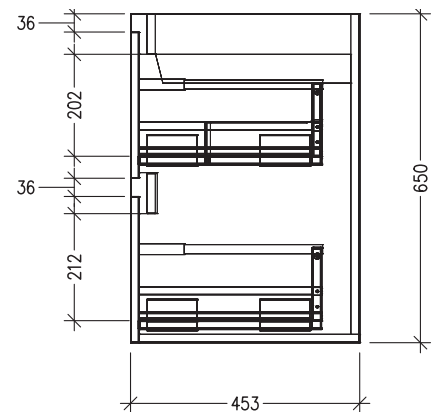

FRONT VIEW

SIDE VIEW

SPECIFICATION SHEET

Sahara Luxe 1800mm 4 Drawers Right Hand Offset Basin Wall Vanity

Code: 10314R

Features

- 4 Drawers Wall Hung
- Cabinet with Handle
- Right Hand Offset Basin with Slab Top
- Melamine laminate on moisture resistant board
- Dimensions: H650 x W1800 x D453
- Designed & Assembled in NZ

FRONT VIEW

SIDE VIEW

SPECIFICATION SHEET

Sahara Luxe 1800mm 4 Drawers Right Hand Offset Basin Wall Vanity

Code: 10314R

Features

- 4 Drawers Wall Hung
- Cabinet with Negative Timber Detail
- Right Hand Offset Basin with Slab Top
- Melamine laminate on moisture resistant board
- Dimensions: H650 x W1800 x D453
- Designed & Assembled in NZ

*Note: Vessel basins are purchased separately.
Visit www.newtech.co.nz for the full range of vessel basin options.*

Technical Details

Note: All measurements shown are in millimetres. Sizes are nominal.

TOP VIEW

FRONT VIEW

SIDE VIEW