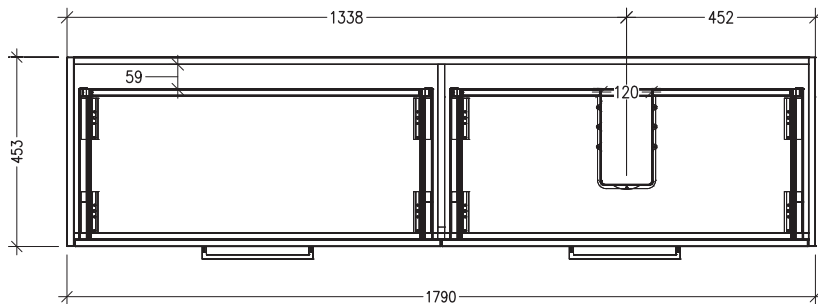

SPECIFICATION SHEET

Sahara Luxe 1800mm 4 Drawers Right Hand Offset Basin Wall Vanity

Code: 10314R

Features

- 4 Drawers Wall Hung
- Cabinet with Extrusion
- Right Hand Offset Basin with Slab Top
- Melamine laminate on moisture resistant board
- Dimensions: H650 x W1800 x D453
- Designed & Assembled in NZ

FRONT VIEW

SIDE VIEW

SPECIFICATION SHEET

Sahara Luxe 1800mm 4 Drawers Right Hand Offset Basin Wall Vanity

Code: 10314R

Features

- 4 Drawers Wall Hung
- Cabinet with Handle
- Right Hand Offset Basin with Slab Top
- Melamine laminate on moisture resistant board
- Dimensions: H650 x W1800 x D453
- Designed & Assembled in NZ

*Note: Vessel basins are purchased separately.
Visit www.newtech.co.nz for the full range of vessel basin options.*

Technical Details

Note: All measurements shown are in millimetres. Sizes are nominal.

TOP VIEW

FRONT VIEW

SIDE VIEW

SPECIFICATION SHEET

Sahara Luxe 1800mm 4 Drawers Right Hand Offset Basin Wall Vanity

Code: 10314R

Features

- 4 Drawers Wall Hung
- Cabinet with Negative Timber Detail
- Right Hand Offset Basin with Slab Top
- Melamine laminate on moisture resistant board
- Dimensions: H650 x W1800 x D453
- Designed & Assembled in NZ