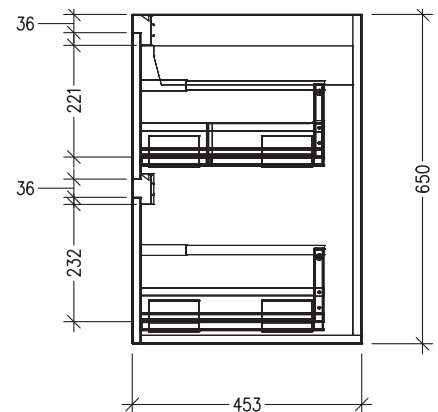

SPECIFICATION SHEET

Sahara Luxe 1800mm 4 Drawers Right Hand Offset Basin Wall Vanity

Code: 10314R

Features

- 4 Drawers Wall Hung
- Cabinet with Extrusion
- Right Hand Offset Basin with Slab Top
- Melamine laminate on moisture resistant board
- Dimensions: H650 x W1800 x D453
- Designed & Assembled in NZ

*Note: Vessel basins are purchased separately.
Visit www.newtech.co.nz for the full range of vessel basin options.*

Technical Details

Note: All measurements shown are in millimetres. Sizes are nominal.

TOP VIEW

FRONT VIEW

SIDE VIEW

SPECIFICATION SHEET

Sahara Luxe 1800mm 4 Drawers Right Hand Offset Basin Wall Vanity

Code: 10314R

Features

- 4 Drawers Wall Hung
- Cabinet with Handle
- Right Hand Offset Basin with Slab Top
- Melamine laminate on moisture resistant board
- Dimensions: H650 x W1800 x D453
- Designed & Assembled in NZ

FRONT VIEW

SIDE VIEW

SPECIFICATION SHEET

Sahara Luxe 1800mm 4 Drawers Right Hand Offset Basin Wall Vanity

Code: 10314R

Features

- 4 Drawers Wall Hung
- Cabinet with Negative Timber Detail
- Right Hand Offset Basin with Slab Top
- Melamine laminate on moisture resistant board
- Dimensions: H650 x W1800 x D453
- Designed & Assembled in NZ