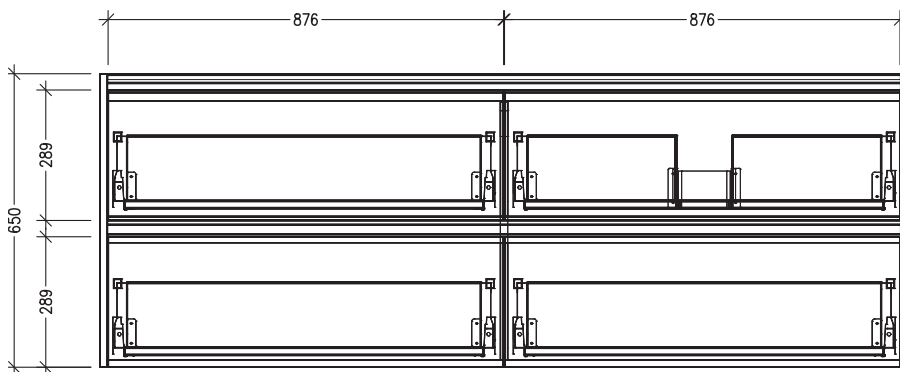

SPECIFICATION SHEET

Sahara Luxe 1800mm 4 Drawers Right Hand Offset Basin Wall Vanity

Code: 10314R

Features

- 4 Drawers Wall Hung
- Cabinet with Extrusion
- Right Hand Offset Basin with Slab Top
- Melamine laminate on moisture resistant board
- Dimensions: H650 x W1800 x D453
- Designed & Assembled in NZ

*Note: Vessel basins are purchased separately.
Visit www.newtech.co.nz for the full range of vessel basin options.*

Technical Details

Note: All measurements shown are in millimetres. Sizes are nominal.

TOP VIEW

FRONT VIEW

SIDE VIEW

SPECIFICATION SHEET

Sahara Luxe 1800mm 4 Drawers Right Hand Offset Basin Wall Vanity

Code: 10314R

Features

- 4 Drawers Wall Hung
- Cabinet with Handle
- Right Hand Offset Basin with Slab Top
- Melamine laminate on moisture resistant board
- Dimensions: H650 x W1800 x D453
- Designed & Assembled in NZ

FRONT VIEW

SIDE VIEW

SPECIFICATION SHEET

Sahara Luxe 1800mm 4 Drawers Right Hand Offset Basin Wall Vanity

Code: 10314R

Features

- 4 Drawers Wall Hung
- Cabinet with Negative Timber Detail
- Right Hand Offset Basin with Slab Top
- Melamine laminate on moisture resistant board
- Dimensions: H650 x W1800 x D453
- Designed & Assembled in NZ