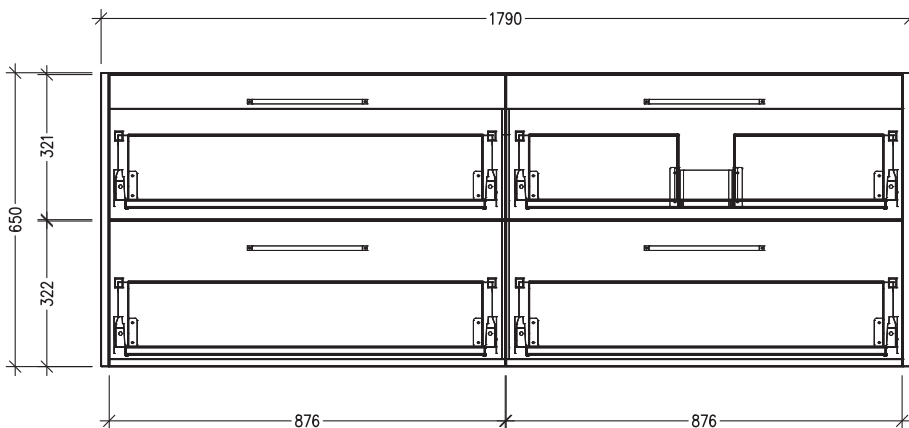

SPECIFICATION SHEET

Sahara Luxe 1800mm 4 Drawers Right Hand Offset Basin Wall Vanity

Code: 10314R

Features

- 4 Drawers Wall Hung
- Cabinet with Extrusion
- Right Hand Offset Basin with Slab Top
- Melamine laminate on moisture resistant board
- Dimensions: H650 x W1800 x D453
- Designed & Assembled in NZ

FRONT VIEW

SIDE VIEW

SPECIFICATION SHEET

Sahara Luxe 1800mm 4 Drawers Right Hand Offset Basin Wall Vanity

Code: 10314R

Features

- 4 Drawers Wall Hung
- Cabinet with Handle
- Right Hand Offset Basin with Slab Top
- Melamine laminate on moisture resistant board
- Dimensions: H650 x W1800 x D453
- Designed & Assembled in NZ

*Note: Vessel basins are purchased separately.
Visit www.newtech.co.nz for the full range of vessel basin options.*

Technical Details

Note: All measurements shown are in millimetres. Sizes are nominal.

TOP VIEW

FRONT VIEW

SIDE VIEW

SPECIFICATION SHEET

Sahara Luxe 1800mm 4 Drawers Right Hand Offset Basin Wall Vanity

Code: 10314R

Features

- 4 Drawers Wall Hung
- Cabinet with Negative Timber Detail
- Right Hand Offset Basin with Slab Top
- Melamine laminate on moisture resistant board
- Dimensions: H650 x W1800 x D453
- Designed & Assembled in NZ