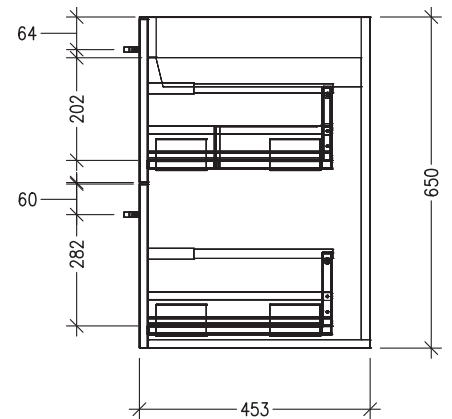

FRONT VIEW

SIDE VIEW

SPECIFICATION SHEET

Sahara Luxe 1800mm 4 Drawers Right Hand Offset Basin Wall Vanity

Code: 10314R

Features

- 4 Drawers Wall Hung
- Cabinet with Handle
- Right Hand Offset Basin with Slab Top
- Melamine laminate on moisture resistant board
- Dimensions: H650 x W1800 x D453
- Designed & Assembled in NZ

*Note: Vessel basins are purchased separately.
Visit www.newtech.co.nz for the full range of vessel basin options.*

Technical Details

Note: All measurements shown are in millimetres. Sizes are nominal.

TOP VIEW

FRONT VIEW

SIDE VIEW

SPECIFICATION SHEET

Sahara Luxe 1800mm 4 Drawers Right Hand Offset Basin Wall Vanity

Code: 10314R

Features

- 4 Drawers Wall Hung
- Cabinet with Negative Timber Detail
- Right Hand Offset Basin with Slab Top
- Melamine laminate on moisture resistant board
- Dimensions: H650 x W1800 x D453
- Designed & Assembled in NZ