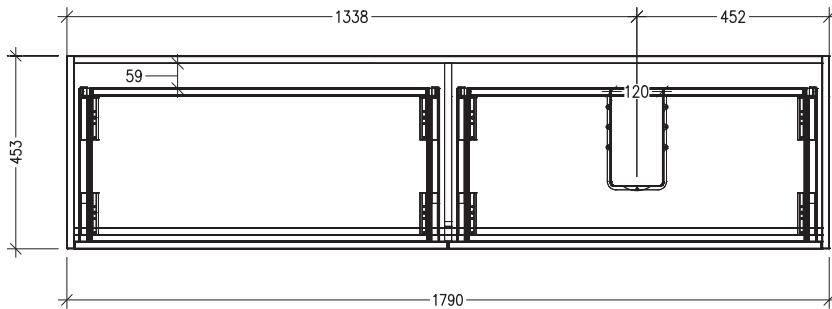

FRONT VIEW

SIDE VIEW

SPECIFICATION SHEET

Sahara Luxe 1800mm 4 Drawers Right Hand Offset Basin Wall Vanity

Code: 10314R

Features

- 4 Drawers Wall Hung
- Cabinet with Handle
- Right Hand Offset Basin with Slab Top
- Melamine laminate on moisture resistant board
- Dimensions: H650 x W1800 x D453
- Designed & Assembled in NZ

*Note: Vessel basins are purchased separately.
Visit www.newtech.co.nz for the full range of vessel basin options.*

Technical Details

Note: All measurements shown are in millimetres. Sizes are nominal.

TOP VIEW

FRONT VIEW

SIDE VIEW

SPECIFICATION SHEET

Sahara Luxe 1800mm 4 Drawers Right Hand Offset Basin Wall Vanity

Code: 10314R

Features

- 4 Drawers Wall Hung
- Cabinet with Negative Timber Detail
- Right Hand Offset Basin with Slab Top
- Melamine laminate on moisture resistant board
- Dimensions: H650 x W1800 x D453
- Designed & Assembled in NZ