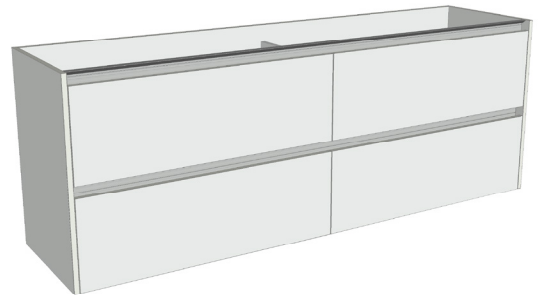

SPECIFICATION SHEET

Sahara Luxe 1800mm 4 Drawers Right Hand Offset Basin Wall Vanity

Code: 10314R

Features

- 4 Drawers Wall Hung
- Cabinet with Extrusion
- Right Hand Offset Basin with Slab Top
- Melamine laminate on moisture resistant board
- Dimensions: H650 x W1800 x D453
- Designed & Assembled in NZ

*Note: Vessel basins are purchased separately.
Visit www.newtech.co.nz for the full range of vessel basin options.*

Technical Details

Note: All measurements shown are in millimetres. Sizes are nominal.

TOP VIEW

FRONT VIEW

SIDE VIEW

SPECIFICATION SHEET

Sahara Luxe 1800mm 4 Drawers Right Hand Offset Basin Wall Vanity

Code: 10314R

Features

- 4 Drawers Wall Hung
- Cabinet with Handle
- Right Hand Offset Basin with Slab Top
- Melamine laminate on moisture resistant board
- Dimensions: H650 x W1800 x D453
- Designed & Assembled in NZ

FRONT VIEW

SIDE VIEW

SPECIFICATION SHEET

Sahara Luxe 1800mm 4 Drawers Right Hand Offset Basin Wall Vanity

Code: 10314R

Features

- 4 Drawers Wall Hung
- Cabinet with Negative Timber Detail
- Right Hand Offset Basin with Slab Top
- Melamine laminate on moisture resistant board
- Dimensions: H650 x W1800 x D453
- Designed & Assembled in NZ