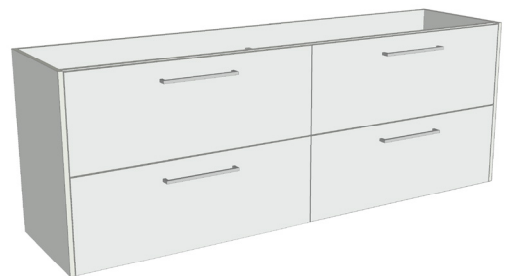

SPECIFICATION SHEET

Sahara Luxe 1800mm 4 Drawers Left Hand Offset Basin Wall Vanity

Code: 10314L

Features

- 4 Drawers Wall Hung
- Cabinet with Extrusion
- Left Hand Offset Basin with Slab Top
- Melamine laminate on moisture resistant board
- Dimensions: H650 x W1800 x D453
- Designed & Assembled in NZ

FRONT VIEW

SIDE VIEW

SPECIFICATION SHEET

Sahara Luxe 1800mm 4 Drawers Left Hand Offset Basin Wall Vanity

Code: 10314L

Features

- 4 Drawers Wall Hung
- Cabinet with Handle
- Left Hand Offset Basin with Slab Top
- Melamine laminate on moisture resistant board
- Dimensions: H650 x W1800 x D453
- Designed & Assembled in NZ

*Note: Vessel basins are purchased separately.
Visit www.newtech.co.nz for the full range of vessel basin options.*

Technical Details

Note: All measurements shown are in millimetres. Sizes are nominal.

TOP VIEW

FRONT VIEW

SIDE VIEW

SPECIFICATION SHEET

Sahara Luxe 1800mm 4 Drawers Left Hand Offset Basin Wall Vanity

Code: 10314L

Features

- 4 Drawers Wall Hung
- Cabinet with Negative Timber Detail
- Left Hand Offset Basin with Slab Top
- Melamine laminate on moisture resistant board
- Dimensions: H650 x W1800 x D453
- Designed & Assembled in NZ