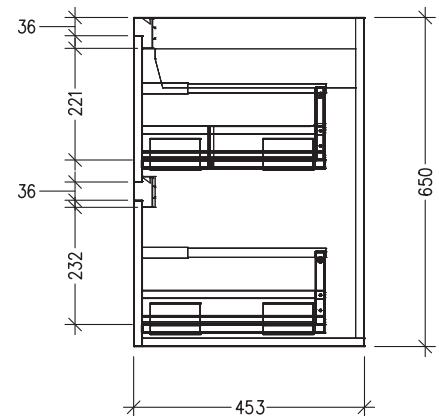

SPECIFICATION SHEET

Sahara Luxe 1800mm 4 Drawers Left Hand Offset Basin Wall Vanity

Code: 10314L

Features

- 4 Drawers Wall Hung
- Cabinet with Extrusion
- Left Hand Offset Basin with Slab Top
- Melamine laminate on moisture resistant board
- Dimensions: H650 x W1800 x D453
- Designed & Assembled in NZ

*Note: Vessel basins are purchased separately.
Visit www.newtech.co.nz for the full range of vessel basin options.*

Technical Details

Note: All measurements shown are in millimetres. Sizes are nominal.

TOP VIEW

FRONT VIEW

SIDE VIEW

SPECIFICATION SHEET

Sahara Luxe 1800mm 4 Drawers Left Hand Offset Basin Wall Vanity

Code: 10314L

Features

- 4 Drawers Wall Hung
- Cabinet with Handle
- Left Hand Offset Basin with Slab Top
- Melamine laminate on moisture resistant board
- Dimensions: H650 x W1800 x D453
- Designed & Assembled in NZ

FRONT VIEW

SIDE VIEW

SPECIFICATION SHEET

Sahara Luxe 1800mm 4 Drawers Left Hand Offset Basin Wall Vanity

Code: 10314L

Features

- 4 Drawers Wall Hung
- Cabinet with Negative Timber Detail
- Left Hand Offset Basin with Slab Top
- Melamine laminate on moisture resistant board
- Dimensions: H650 x W1800 x D453
- Designed & Assembled in NZ