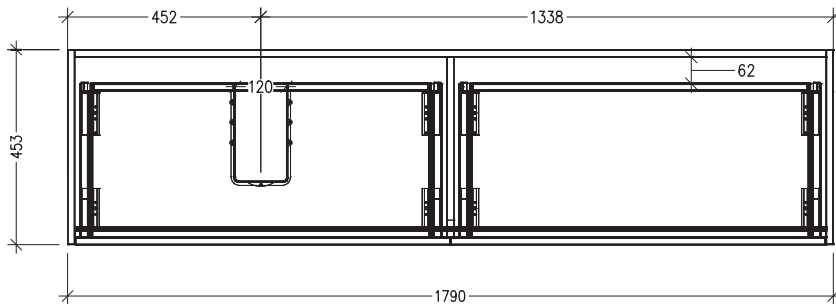

SPECIFICATION SHEET

Sahara Luxe 1800mm 4 Drawers Left Hand Offset Basin Wall Vanity

Code: 10314L

Features

- 4 Drawers Wall Hung
- Cabinet with Extrusion
- Left Hand Offset Basin with Slab Top
- Melamine laminate on moisture resistant board
- Dimensions: H650 x W1800 x D453
- Designed & Assembled in NZ

*Note: Vessel basins are purchased separately.
Visit www.newtech.co.nz for the full range of vessel basin options.*

Technical Details

Note: All measurements shown are in millimetres. Sizes are nominal.

TOP VIEW

FRONT VIEW

SIDE VIEW

SPECIFICATION SHEET

Sahara Luxe 1800mm 4 Drawers Left Hand Offset Basin Wall Vanity

Code: 10314L

Features

- 4 Drawers Wall Hung
- Cabinet with Handle
- Left Hand Offset Basin with Slab Top
- Melamine laminate on moisture resistant board
- Dimensions: H650 x W1800 x D453
- Designed & Assembled in NZ

FRONT VIEW

SIDE VIEW

SPECIFICATION SHEET

Sahara Luxe 1800mm 4 Drawers Left Hand Offset Basin Wall Vanity

Code: 10314L

Features

- 4 Drawers Wall Hung
- Cabinet with Negative Timber Detail
- Left Hand Offset Basin with Slab Top
- Melamine laminate on moisture resistant board
- Dimensions: H650 x W1800 x D453
- Designed & Assembled in NZ