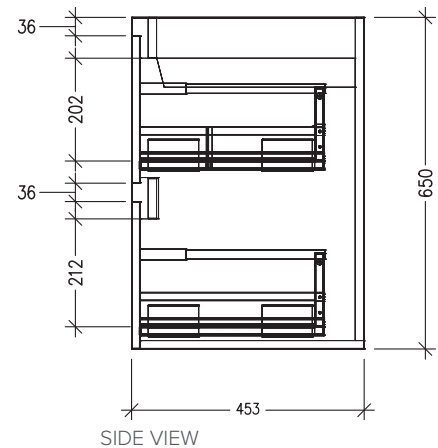

FRONT VIEW

SIDE VIEW

SPECIFICATION SHEET

Sahara Luxe 1800mm 4 Drawers Left Hand Offset Basin Wall Vanity

Code: 10314L

Features

- 4 Drawers Wall Hung
- Cabinet with Handle
- Left Hand Offset Basin with Slab Top
- Melamine laminate on moisture resistant board
- Dimensions: H650 x W1800 x D453
- Designed & Assembled in NZ

FRONT VIEW

SIDE VIEW

SPECIFICATION SHEET

Sahara Luxe 1800mm 4 Drawers Left Hand Offset Basin Wall Vanity

Code: 10314L

Features

- 4 Drawers Wall Hung
- Cabinet with Negative Timber Detail
- Left Hand Offset Basin with Slab Top
- Melamine laminate on moisture resistant board
- Dimensions: H650 x W1800 x D453
- Designed & Assembled in NZ

*Note: Vessel basins are purchased separately.
Visit www.newtech.co.nz for the full range of vessel basin options.*

Technical Details

Note: All measurements shown are in millimetres. Sizes are nominal.

TOP VIEW

FRONT VIEW

SIDE VIEW