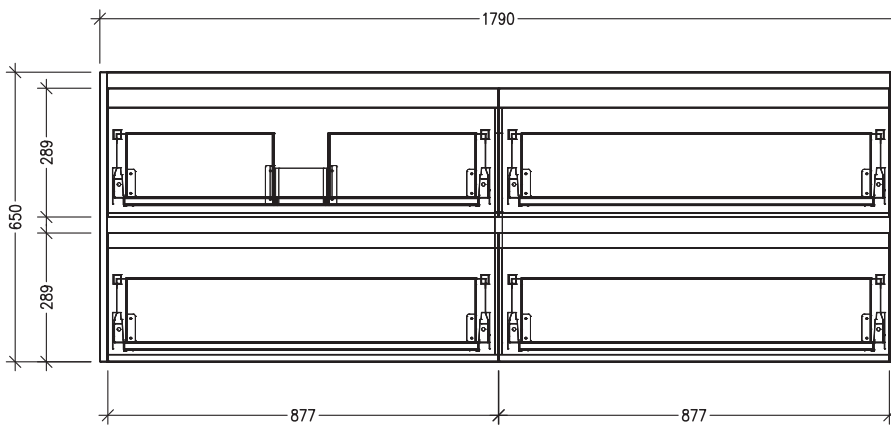

*Note: Vessel basins are purchased separately.
Visit www.newtech.co.nz for the full range of vessel basin options.*

Technical Details

Note: All measurements shown are in millimetres. Sizes are nominal.

TOP VIEW

FRONT VIEW

SIDE VIEW

SPECIFICATION SHEET

Sahara Luxe 1800mm 4 Drawers Left Hand Offset Basin Wall Vanity

Code: 10314L

Features

- 4 Drawers Wall Hung
- Cabinet with Negative Timber Detail
- Left Hand Offset Basin with Slab Top
- Melamine laminate on moisture resistant board
- Dimensions: H650 x W1800 x D453
- Designed & Assembled in NZ