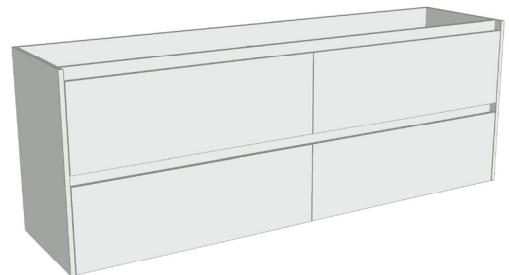

FRONT VIEW

SIDE VIEW

SPECIFICATION SHEET

Sahara Luxe 1800mm 4 Drawers Left Hand Offset Basin Wall Vanity

Code: 10314L

Features

- 4 Drawers Wall Hung
- Cabinet with Handle
- Left Hand Offset Basin with Slab Top
- Melamine laminate on moisture resistant board
- Dimensions: H650 x W1800 x D453
- Designed & Assembled in NZ

FRONT VIEW

SIDE VIEW

SPECIFICATION SHEET

Sahara Luxe 1800mm 4 Drawers Left Hand Offset Basin Wall Vanity

Code: 10314L

Features

- 4 Drawers Wall Hung
- Cabinet with Negative Timber Detail
- Left Hand Offset Basin with Slab Top
- Melamine laminate on moisture resistant board
- Dimensions: H650 x W1800 x D453
- Designed & Assembled in NZ

*Note: Vessel basins are purchased separately.
Visit www.newtech.co.nz for the full range of vessel basin options.*

Technical Details

Note: All measurements shown are in millimetres. Sizes are nominal.

TOP VIEW