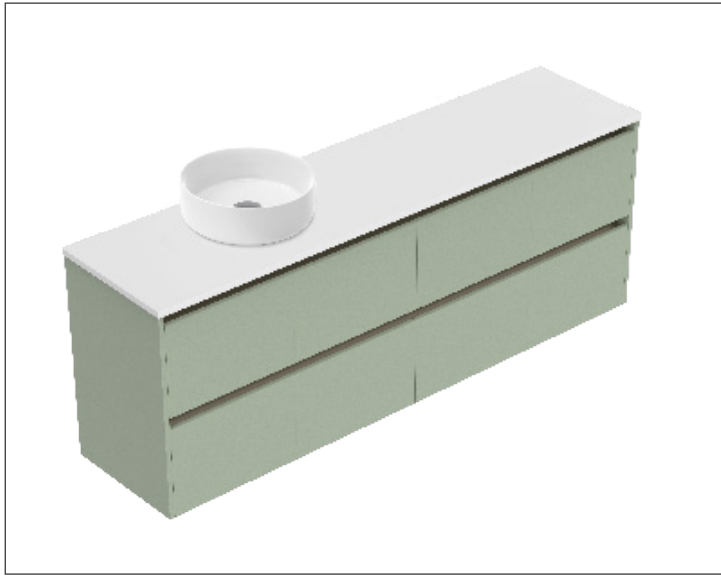

SPECIFICATION SHEET

Sahara Luxe 1800mm 4 Drawers Left Hand Offset Basin Wall Vanity

Code: 10314L

Features

- 4 Drawers Wall Hung
- Cabinet with Extrusion
- Left Hand Offset Basin with Slab Top
- Melamine laminate on moisture resistant board
- Dimensions: H650 x W1800 x D453
- Designed & Assembled in NZ

FRONT VIEW

SIDE VIEW

SPECIFICATION SHEET

Sahara Luxe 1800mm 4 Drawers Left Hand Offset Basin Wall Vanity

Code: 10314L

Features

- 4 Drawers Wall Hung
- Cabinet with Handle
- Left Hand Offset Basin with Slab Top
- Melamine laminate on moisture resistant board
- Dimensions: H650 x W1800 x D453
- Designed & Assembled in NZ

*Note: Vessel basins are purchased separately.
Visit www.newtech.co.nz for the full range of vessel basin options.*

Technical Details

Note: All measurements shown are in millimetres. Sizes are nominal.

TOP VIEW

FRONT VIEW

SIDE VIEW

SPECIFICATION SHEET

Sahara Luxe 1800mm 4 Drawers Left Hand Offset Basin Wall Vanity

Code: 10314L

Features

- 4 Drawers Wall Hung
- Cabinet with Negative Timber Detail
- Left Hand Offset Basin with Slab Top
- Melamine laminate on moisture resistant board
- Dimensions: H650 x W1800 x D453
- Designed & Assembled in NZ