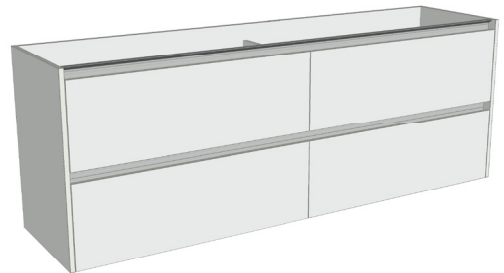

SPECIFICATION SHEET

Sahara Luxe 1800mm 4 Drawers Left Hand Offset Basin Wall Vanity

Code: 10314L

Features

- 4 Drawers Wall Hung
- Cabinet with Extrusion
- Left Hand Offset Basin with Slab Top
- Melamine laminate on moisture resistant board
- Dimensions: H650 x W1800 x D453
- Designed & Assembled in NZ

*Note: Vessel basins are purchased separately.
Visit www.newtech.co.nz for the full range of vessel basin options.*

Technical Details

Note: All measurements shown are in millimetres. Sizes are nominal.

TOP VIEW

FRONT VIEW

SIDE VIEW

SPECIFICATION SHEET

Sahara Luxe 1800mm 4 Drawers Left Hand Offset Basin Wall Vanity

Code: 10314L

Features

- 4 Drawers Wall Hung
- Cabinet with Handle
- Left Hand Offset Basin with Slab Top
- Melamine laminate on moisture resistant board
- Dimensions: H650 x W1800 x D453
- Designed & Assembled in NZ

FRONT VIEW

SIDE VIEW

SPECIFICATION SHEET

Sahara Luxe 1800mm 4 Drawers Left Hand Offset Basin Wall Vanity

Code: 10314L

Features

- 4 Drawers Wall Hung
- Cabinet with Negative Timber Detail
- Left Hand Offset Basin with Slab Top
- Melamine laminate on moisture resistant board
- Dimensions: H650 x W1800 x D453
- Designed & Assembled in NZ