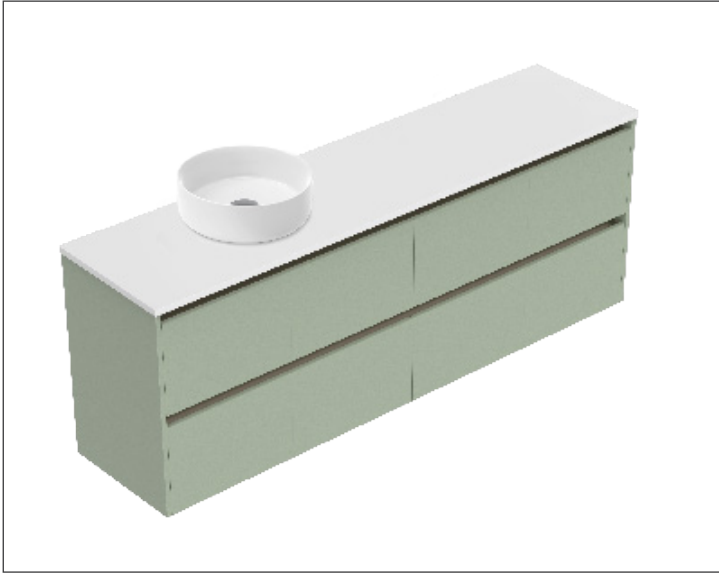

SPECIFICATION SHEET

Sahara Luxe 1800mm 4 Drawers Left Hand Offset Basin Wall Vanity

Code: 10314L

Features

- 4 Drawers Wall Hung
- Cabinet with Extrusion
- Left Hand Offset Basin with Slab Top
- Melamine laminate on moisture resistant board
- Dimensions: H650 x W1800 x D453
- Designed & Assembled in NZ

FRONT VIEW

SIDE VIEW

SPECIFICATION SHEET

Sahara Luxe 1800mm 4 Drawers Left Hand Offset Basin Wall Vanity

Code: 10314L

Features

- 4 Drawers Wall Hung
- Cabinet with Handle
- Left Hand Offset Basin with Slab Top
- Melamine laminate on moisture resistant board
- Dimensions: H650 x W1800 x D453
- Designed & Assembled in NZ

FRONT VIEW

SIDE VIEW

SPECIFICATION SHEET

Sahara Luxe 1800mm 4 Drawers Left Hand Offset Basin Wall Vanity

Code: 10314L

Features

- 4 Drawers Wall Hung
- Cabinet with Negative Timber Detail
- Left Hand Offset Basin with Slab Top
- Melamine laminate on moisture resistant board
- Dimensions: H650 x W1800 x D453
- Designed & Assembled in NZ

*Note: Vessel basins are purchased separately.
Visit www.newtech.co.nz for the full range of vessel basin options.*

Technical Details

Note: All measurements shown are in millimetres. Sizes are nominal.

TOP VIEW