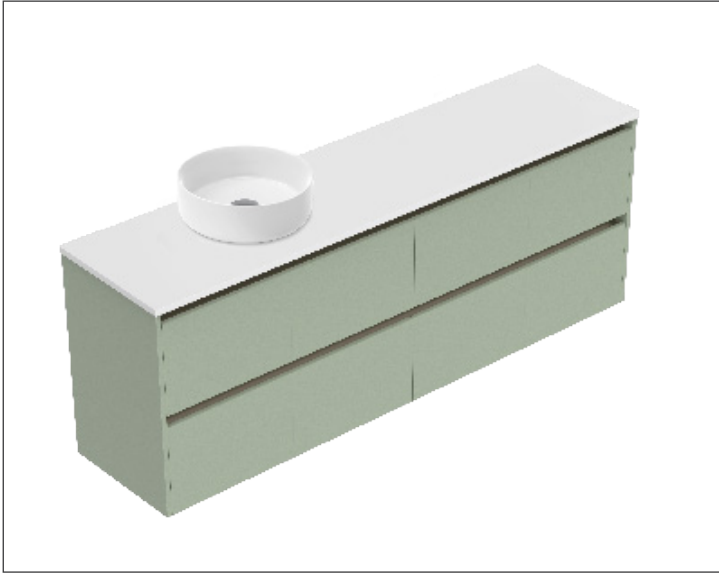

SPECIFICATION SHEET

Sahara Luxe 1800mm 4 Drawers Left Hand Offset Basin Wall Vanity

Code: 10314L

Features

- 4 Drawers Wall Hung
- Cabinet with Extrusion
- Left Hand Offset Basin with Slab Top
- Melamine laminate on moisture resistant board
- Dimensions: H650 x W1800 x D453
- Designed & Assembled in NZ

*Note: Vessel basins are purchased separately.
Visit www.newtech.co.nz for the full range of vessel basin options.*

Technical Details

Note: All measurements shown are in millimetres. Sizes are nominal.

TOP VIEW

FRONT VIEW

SIDE VIEW

SPECIFICATION SHEET

Sahara Luxe 1800mm 4 Drawers Left Hand Offset Basin Wall Vanity

Code: 10314L

Features

- 4 Drawers Wall Hung
- Cabinet with Handle
- Left Hand Offset Basin with Slab Top
- Melamine laminate on moisture resistant board
- Dimensions: H650 x W1800 x D453
- Designed & Assembled in NZ

FRONT VIEW

SIDE VIEW

SPECIFICATION SHEET

Sahara Luxe 1800mm 4 Drawers Left Hand Offset Basin Wall Vanity

Code: 10314L

Features

- 4 Drawers Wall Hung
- Cabinet with Negative Timber Detail
- Left Hand Offset Basin with Slab Top
- Melamine laminate on moisture resistant board
- Dimensions: H650 x W1800 x D453
- Designed & Assembled in NZ