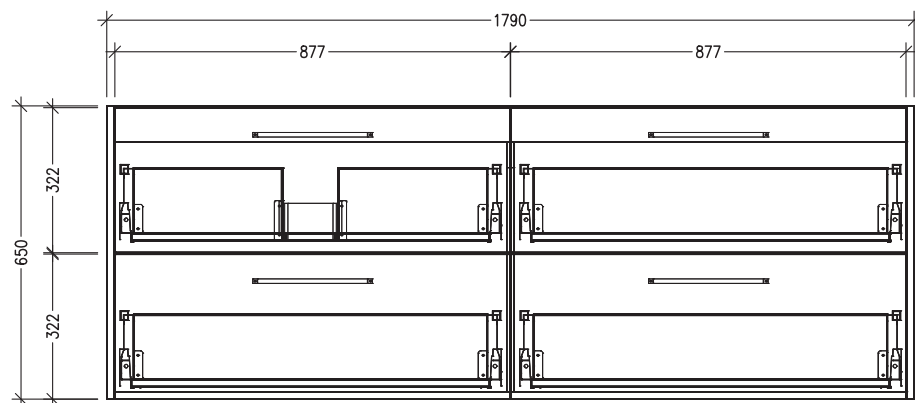

SPECIFICATION SHEET

Sahara Luxe 1800mm 4 Drawers Left Hand Offset Basin Wall Vanity

Code: 10314L

Features

- 4 Drawers Wall Hung
- Cabinet with Extrusion
- Left Hand Offset Basin with Slab Top
- Melamine laminate on moisture resistant board
- Dimensions: H650 x W1800 x D453
- Designed & Assembled in NZ

FRONT VIEW

SIDE VIEW

SPECIFICATION SHEET

Sahara Luxe 1800mm 4 Drawers Left Hand Offset Basin Wall Vanity

Code: 10314L

Features

- 4 Drawers Wall Hung
- Cabinet with Handle
- Left Hand Offset Basin with Slab Top
- Melamine laminate on moisture resistant board
- Dimensions: H650 x W1800 x D453
- Designed & Assembled in NZ

*Note: Vessel basins are purchased separately.
Visit www.newtech.co.nz for the full range of vessel basin options.*

Technical Details

Note: All measurements shown are in millimetres. Sizes are nominal.

TOP VIEW

FRONT VIEW

SIDE VIEW

SPECIFICATION SHEET

Sahara Luxe 1800mm 4 Drawers Left Hand Offset Basin Wall Vanity

Code: 10314L

Features

- 4 Drawers Wall Hung
- Cabinet with Negative Timber Detail
- Left Hand Offset Basin with Slab Top
- Melamine laminate on moisture resistant board
- Dimensions: H650 x W1800 x D453
- Designed & Assembled in NZ