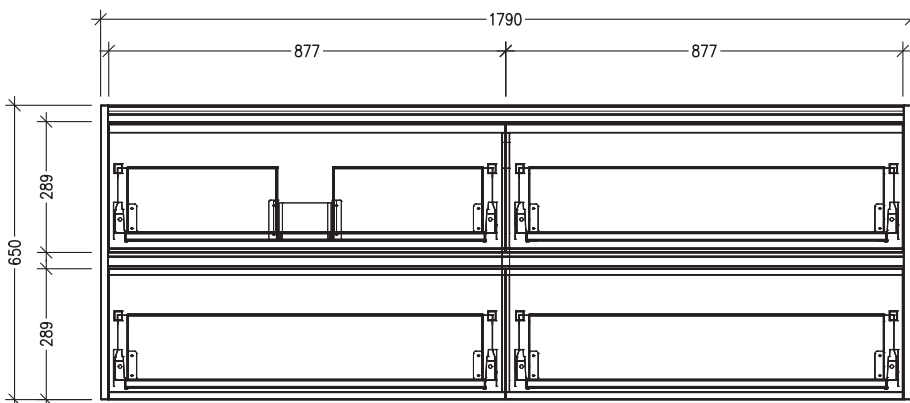

SPECIFICATION SHEET

Sahara Luxe 1800mm 4 Drawers Left Hand Offset Basin Wall Vanity

Code: 10314L

Features

- 4 Drawers Wall Hung
- Cabinet with Extrusion
- Left Hand Offset Basin with Slab Top
- Melamine laminate on moisture resistant board
- Dimensions: H650 x W1800 x D453
- Designed & Assembled in NZ

*Note: Vessel basins are purchased separately.
Visit www.newtech.co.nz for the full range of vessel basin options.*

Technical Details

Note: All measurements shown are in millimetres. Sizes are nominal.

TOP VIEW

FRONT VIEW

SIDE VIEW

SPECIFICATION SHEET

Sahara Luxe 1800mm 4 Drawers Left Hand Offset Basin Wall Vanity

Code: 10314L

Features

- 4 Drawers Wall Hung
- Cabinet with Handle
- Left Hand Offset Basin with Slab Top
- Melamine laminate on moisture resistant board
- Dimensions: H650 x W1800 x D453
- Designed & Assembled in NZ

FRONT VIEW

SIDE VIEW

SPECIFICATION SHEET

Sahara Luxe 1800mm 4 Drawers Left Hand Offset Basin Wall Vanity

Code: 10314L

Features

- 4 Drawers Wall Hung
- Cabinet with Negative Timber Detail
- Left Hand Offset Basin with Slab Top
- Melamine laminate on moisture resistant board
- Dimensions: H650 x W1800 x D453
- Designed & Assembled in NZ