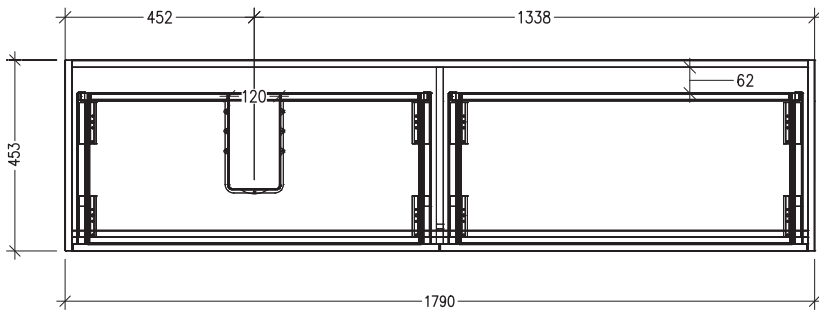

FRONT VIEW

SIDE VIEW

SPECIFICATION SHEET

Sahara Luxe 1800mm 4 Drawers Left Hand Offset Basin Wall Vanity

Code: 10314L

Features

- 4 Drawers Wall Hung
- Cabinet with Handle
- Left Hand Offset Basin with Slab Top
- Melamine laminate on moisture resistant board
- Dimensions: H650 x W1800 x D453
- Designed & Assembled in NZ

*Note: Vessel basins are purchased separately.
Visit www.newtech.co.nz for the full range of vessel basin options.*

Technical Details

Note: All measurements shown are in millimetres. Sizes are nominal.

TOP VIEW

FRONT VIEW

SIDE VIEW

SPECIFICATION SHEET

Sahara Luxe 1800mm 4 Drawers Left Hand Offset Basin Wall Vanity

Code: 10314L

Features

- 4 Drawers Wall Hung
- Cabinet with Negative Timber Detail
- Left Hand Offset Basin with Slab Top
- Melamine laminate on moisture resistant board
- Dimensions: H650 x W1800 x D453
- Designed & Assembled in NZ