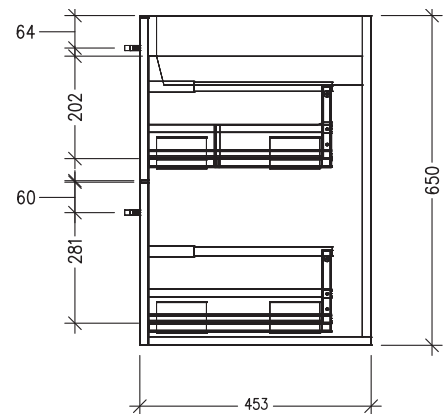

FRONT VIEW

SIDE VIEW

SPECIFICATION SHEET

Sahara Luxe 1800mm 4 Drawers Left Hand Offset Basin Wall Vanity

Code: 10314L

Features

- 4 Drawers Wall Hung
- Cabinet with Handle
- Left Hand Offset Basin with Slab Top
- Melamine laminate on moisture resistant board
- Dimensions: H650 x W1800 x D453
- Designed & Assembled in NZ

*Note: Vessel basins are purchased separately.
Visit www.newtech.co.nz for the full range of vessel basin options.*

Technical Details

Note: All measurements shown are in millimetres. Sizes are nominal.

TOP VIEW

FRONT VIEW

SIDE VIEW

SPECIFICATION SHEET

Sahara Luxe 1800mm 4 Drawers Left Hand Offset Basin Wall Vanity

Code: 10314L

Features

- 4 Drawers Wall Hung
- Cabinet with Negative Timber Detail
- Left Hand Offset Basin with Slab Top
- Melamine laminate on moisture resistant board
- Dimensions: H650 x W1800 x D453
- Designed & Assembled in NZ