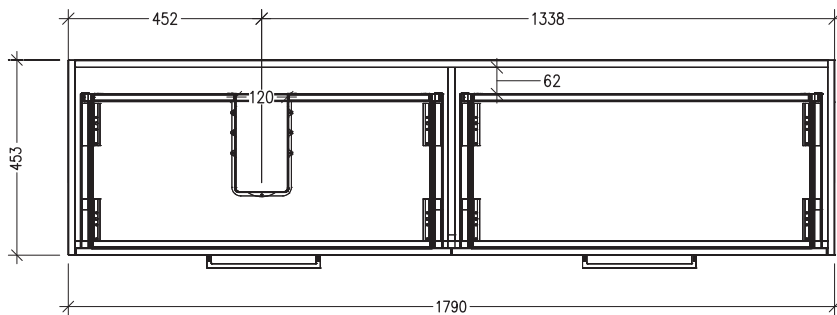

SPECIFICATION SHEET

Sahara Luxe 1800mm 4 Drawers Left Hand Offset Basin Wall Vanity

Code: 10314L

Features

- 4 Drawers Wall Hung
- Cabinet with Extrusion
- Left Hand Offset Basin with Slab Top
- Melamine laminate on moisture resistant board
- Dimensions: H650 x W1800 x D453
- Designed & Assembled in NZ

FRONT VIEW

SIDE VIEW

SPECIFICATION SHEET

Sahara Luxe 1800mm 4 Drawers Left Hand Offset Basin Wall Vanity

Code: 10314L

Features

- 4 Drawers Wall Hung
- Cabinet with Handle
- Left Hand Offset Basin with Slab Top
- Melamine laminate on moisture resistant board
- Dimensions: H650 x W1800 x D453
- Designed & Assembled in NZ

*Note: Vessel basins are purchased separately.
Visit www.newtech.co.nz for the full range of vessel basin options.*

Technical Details

Note: All measurements shown are in millimetres. Sizes are nominal.

TOP VIEW

FRONT VIEW

SIDE VIEW

SPECIFICATION SHEET

Sahara Luxe 1800mm 4 Drawers Left Hand Offset Basin Wall Vanity

Code: 10314L

Features

- 4 Drawers Wall Hung
- Cabinet with Negative Timber Detail
- Left Hand Offset Basin with Slab Top
- Melamine laminate on moisture resistant board
- Dimensions: H650 x W1800 x D453
- Designed & Assembled in NZ