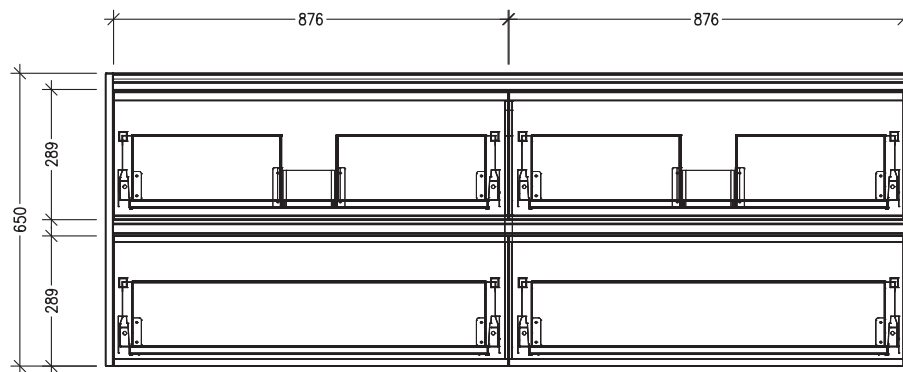

### Features

- 4 Drawers Wall Hung
- Cabinet with Extrusion
- Double Basin with Slab Top
- Melamine laminate on moisture resistant board
- Dimensions: H650 x W1800 x D453
- Designed & Assembled in NZ

*Note: Vessel basins are purchased separately.  
Visit [www.newtech.co.nz](http://www.newtech.co.nz) for the full range of vessel basin options.*

### Technical Details

Note: All measurements shown are in millimetres. Sizes are nominal.

TOP VIEW

FRONT VIEW

SIDE VIEW

### Features

- 4 Drawers Wall Hung
- Cabinet with Handle
- Double Basin with Slab Top
- Melamine laminate on moisture resistant board
- Dimensions: H650 x W1800 x D453
- Designed & Assembled in NZ

*Note: Vessel basins are purchased separately.  
Visit [www.newtech.co.nz](http://www.newtech.co.nz) for the full range of vessel basin options.*