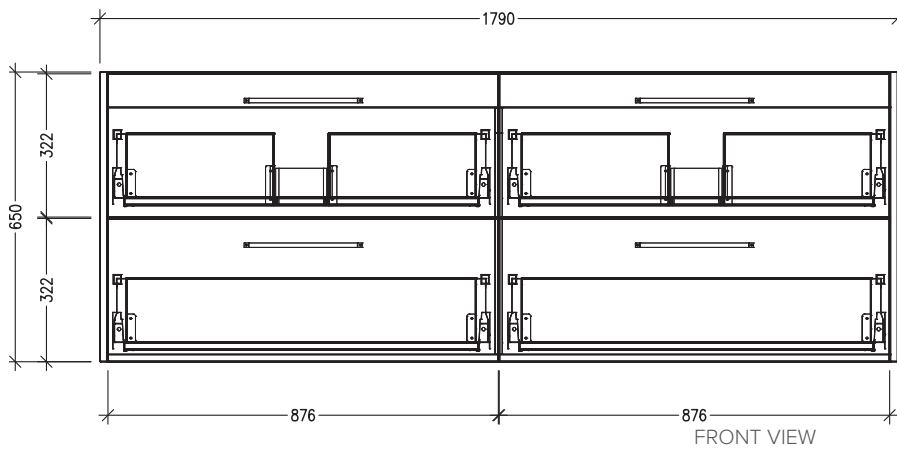

### Features

- 4 Drawers Wall Hung
- Cabinet with Extrusion
- Double Basin with Slab Top
- Melamine laminate on moisture resistant board
- Dimensions: H650 x W1800 x D453
- Designed & Assembled in NZ

*Note: Vessel basins are purchased separately.  
Visit [www.newtech.co.nz](http://www.newtech.co.nz) for the full range of vessel basin options.*

### Technical Details

Note: All measurements shown are in millimetres. Sizes are nominal.

TOP VIEW

FRONT VIEW

SIDE VIEW

### Features

- 4 Drawers Wall Hung
- Cabinet with Handle
- Double Basin with Slab Top
- Melamine laminate on moisture resistant board
- Dimensions: H650 x W1800 x D453
- Designed & Assembled in NZ

*Note: Vessel basins are purchased separately.  
Visit [www.newtech.co.nz](http://www.newtech.co.nz) for the full range of vessel basin options.*