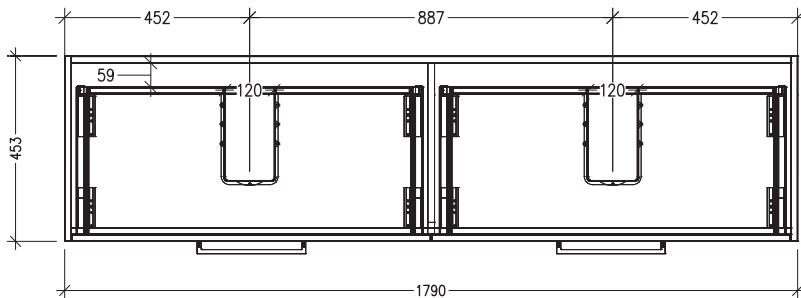

### Features

- 4 Drawers Wall Hung
- Cabinet with Extrusion
- Double Basin with Slab Top
- Melamine laminate on moisture resistant board
- Dimensions: H650 x W1800 x D453
- Designed & Assembled in NZ

*Note: Vessel basins are purchased separately.  
Visit [www.newtech.co.nz](http://www.newtech.co.nz) for the full range of vessel basin options.*

### Technical Details

Note: All measurements shown are in millimetres. Sizes are nominal.

TOP VIEW

FRONT VIEW

SIDE VIEW

### Features

- 4 Drawers Wall Hung
- Cabinet with Handle
- Double Basin with Slab Top
- Melamine laminate on moisture resistant board
- Dimensions: H650 x W1800 x D453
- Designed & Assembled in NZ

*Note: Vessel basins are purchased separately.  
Visit [www.newtech.co.nz](http://www.newtech.co.nz) for the full range of vessel basin options.*