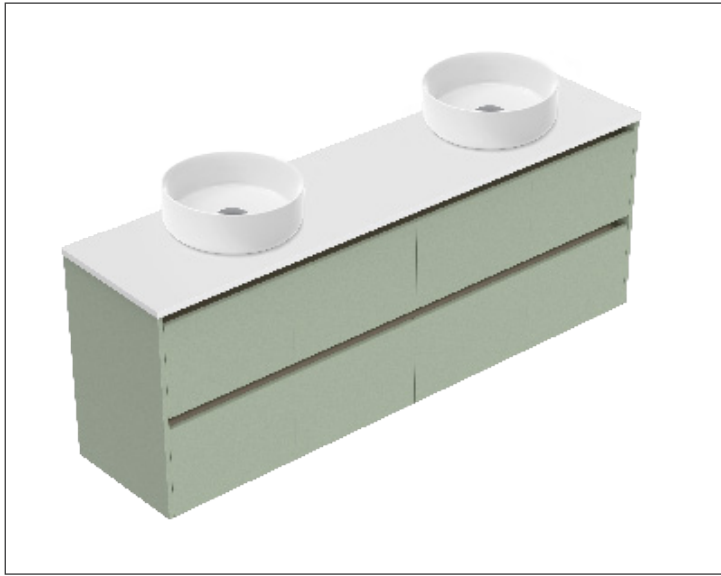

## Sahara Luxe 1800mm 4 Drawers Double Basin Wall Vanity

Code: 10318

### Features

- 4 Drawers Wall Hung
- Cabinet with Extrusion
- Double Basin with Slab Top
- Melamine laminate on moisture resistant board
- Dimensions: H650 x W1800 x D453
- Designed & Assembled in NZ

*Note: Vessel basins are purchased separately.  
Visit [www.newtech.co.nz](http://www.newtech.co.nz) for the full range of vessel basin options.*

### Features

- 4 Drawers Wall Hung
- Cabinet with Handle
- Double Basin with Slab Top
- Melamine laminate on moisture resistant board
- Dimensions: H650 x W1800 x D453
- Designed & Assembled in NZ

*Note: Vessel basins are purchased separately.  
Visit [www.newtech.co.nz](http://www.newtech.co.nz) for the full range of vessel basin options.*