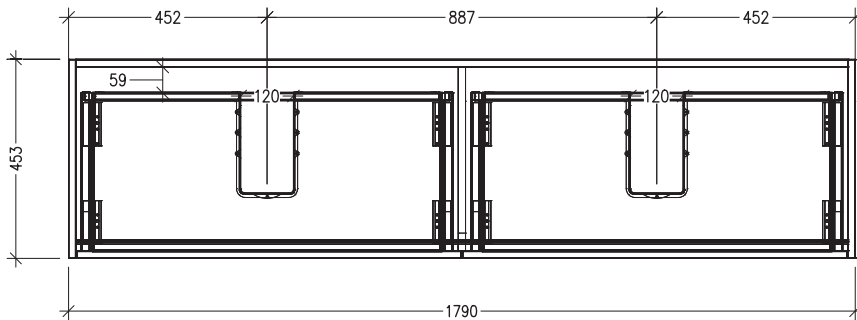

### Features

- 4 Drawers Wall Hung
- Cabinet with Extrusion
- Double Basin with Slab Top
- Melamine laminate on moisture resistant board
- Dimensions: H650 x W1800 x D453
- Designed & Assembled in NZ

*Note: Vessel basins are purchased separately.  
Visit [www.newtech.co.nz](http://www.newtech.co.nz) for the full range of vessel basin options.*

### Technical Details

Note: All measurements shown are in millimetres. Sizes are nominal.

TOP VIEW

FRONT VIEW

SIDE VIEW

### Features

- 4 Drawers Wall Hung
- Cabinet with Handle
- Double Basin with Slab Top
- Melamine laminate on moisture resistant board
- Dimensions: H650 x W1800 x D453
- Designed & Assembled in NZ

*Note: Vessel basins are purchased separately.  
Visit [www.newtech.co.nz](http://www.newtech.co.nz) for the full range of vessel basin options.*