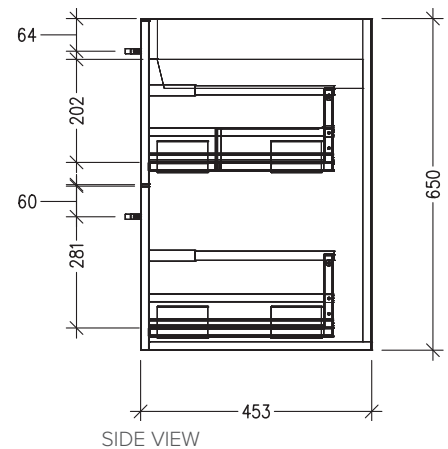

### Features

- 4 Drawers Wall Hung
- Cabinet with Extrusion
- Double Basin with Slab Top
- Melamine laminate on moisture resistant board
- Dimensions: H650 x W1800 x D453
- Designed & Assembled in NZ

*Note: Vessel basins are purchased separately.  
Visit [www.newtech.co.nz](http://www.newtech.co.nz) for the full range of vessel basin options.*

### Technical Details

Note: All measurements shown are in millimetres. Sizes are nominal.

TOP VIEW

FRONT VIEW

SIDE VIEW

### Features

- 4 Drawers Wall Hung
- Cabinet with Handle
- Double Basin with Slab Top
- Melamine laminate on moisture resistant board
- Dimensions: H650 x W1800 x D453
- Designed & Assembled in NZ

*Note: Vessel basins are purchased separately.  
Visit [www.newtech.co.nz](http://www.newtech.co.nz) for the full range of vessel basin options.*