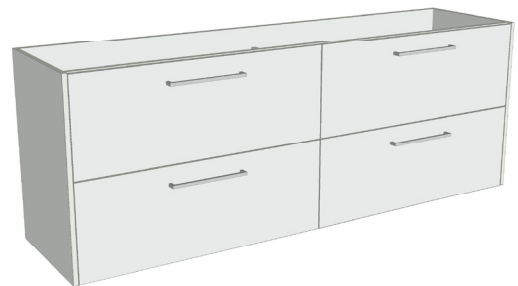

### Features

- 4 Drawers Wall Hung
- Cabinet with Extrusion
- Double Basin with Slab Top
- Melamine laminate on moisture resistant board
- Dimensions: H650 x W1800 x D453
- Designed & Assembled in NZ

*Note: Vessel basins are purchased separately.  
Visit [www.newtech.co.nz](http://www.newtech.co.nz) for the full range of vessel basin options.*

### Features

- 4 Drawers Wall Hung
- Cabinet with Handle
- Double Basin with Slab Top
- Melamine laminate on moisture resistant board
- Dimensions: H650 x W1800 x D453
- Designed & Assembled in NZ

*Note: Vessel basins are purchased separately.  
Visit [www.newtech.co.nz](http://www.newtech.co.nz) for the full range of vessel basin options.*

### Technical Details

Note: All measurements shown are in millimetres. Sizes are nominal.

TOP VIEW

FRONT VIEW

SIDE VIEW