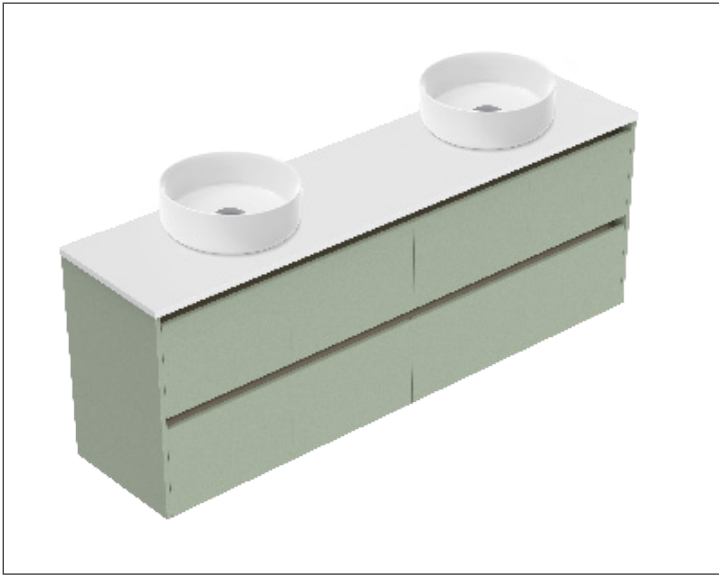

### Features

- 4 Drawers Wall Hung
- Cabinet with Extrusion
- Double Basin with Slab Top
- Melamine laminate on moisture resistant board
- Dimensions: H650 x W1800 x D453
- Designed & Assembled in NZ

*Note: Vessel basins are purchased separately.  
Visit [www.newtech.co.nz](http://www.newtech.co.nz) for the full range of vessel basin options.*

### Technical Details

Note: All measurements shown are in millimetres. Sizes are nominal.

TOP VIEW

FRONT VIEW

SIDE VIEW

### Features

- 4 Drawers Wall Hung
- Cabinet with Handle
- Double Basin with Slab Top
- Melamine laminate on moisture resistant board
- Dimensions: H650 x W1800 x D453
- Designed & Assembled in NZ

*Note: Vessel basins are purchased separately.  
Visit [www.newtech.co.nz](http://www.newtech.co.nz) for the full range of vessel basin options.*