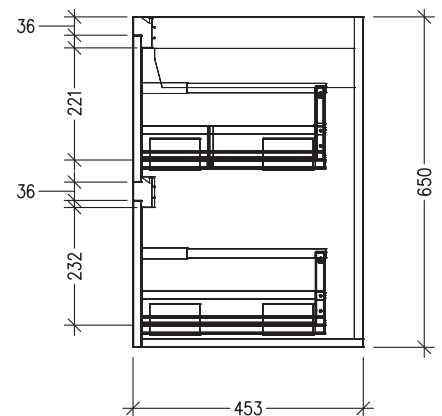

### Features

- 4 Drawers Wall Hung
- Cabinet with Extrusion
- Double Basin with Slab Top
- Melamine laminate on moisture resistant board
- Dimensions: H650 x W1800 x D453
- Designed & Assembled in NZ

*Note: Vessel basins are purchased separately.  
Visit [www.newtech.co.nz](http://www.newtech.co.nz) for the full range of vessel basin options.*

### Technical Details

Note: All measurements shown are in millimetres. Sizes are nominal.

TOP VIEW

FRONT VIEW

SIDE VIEW

### Features

- 4 Drawers Wall Hung
- Cabinet with Handle
- Double Basin with Slab Top
- Melamine laminate on moisture resistant board
- Dimensions: H650 x W1800 x D453
- Designed & Assembled in NZ

*Note: Vessel basins are purchased separately.  
Visit [www.newtech.co.nz](http://www.newtech.co.nz) for the full range of vessel basin options.*