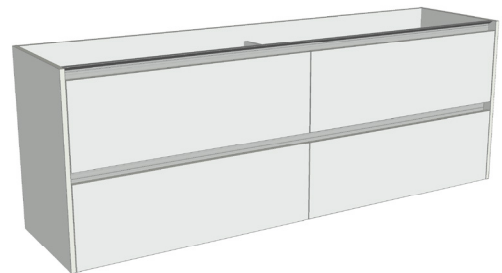

## Sahara Luxe 1800mm 4 Drawers Double Basin Wall Vanity

Code: 10318

### Features

- 4 Drawers Wall Hung
- Cabinet with Extrusion
- Double Basin with Slab Top
- Melamine laminate on moisture resistant board
- Dimensions: H650 x W1800 x D453
- Designed & Assembled in NZ

*Note: Vessel basins are purchased separately.  
Visit [www.newtech.co.nz](http://www.newtech.co.nz) for the full range of vessel basin options.*

### Technical Details

Note: All measurements shown are in millimetres. Sizes are nominal.

TOP VIEW

FRONT VIEW

SIDE VIEW

### Features

- 4 Drawers Wall Hung
- Cabinet with Handle
- Double Basin with Slab Top
- Melamine laminate on moisture resistant board
- Dimensions: H650 x W1800 x D453
- Designed & Assembled in NZ

*Note: Vessel basins are purchased separately.  
Visit [www.newtech.co.nz](http://www.newtech.co.nz) for the full range of vessel basin options.*