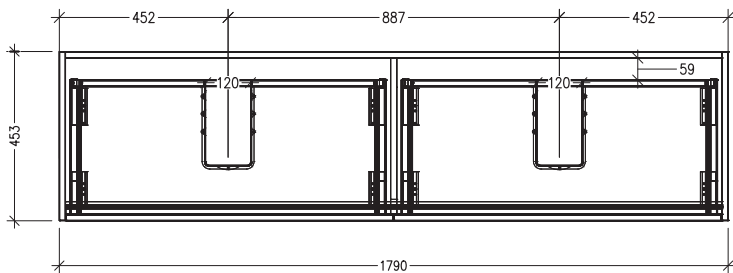

SPECIFICATION SHEET

Sahara Luxe 1800mm 4 Drawers Double Basin Floor Vanity

Code: 10410

Features

- 4 Drawers Floorstanding
- Cabinet with Extrusion
- Double Basin with Slab Top
- Melamine laminate on moisture resistant board
- Dimensions: H800 x W1800 x D453
- Designed & Assembled in NZ

*Note: Vessel basins are purchased separately.
Visit www.newtech.co.nz for the full range of vessel basin options.*

Technical Details

Note: All measurements shown are in millimetres. Sizes are nominal.

TOP VIEW

FRONT VIEW

SIDE VIEW

SPECIFICATION SHEET

Sahara Luxe 1800mm 4 Drawers Double Basin Floor Vanity

Code: 10410

Features

- 4 Drawers Floorstanding
- Cabinet with Handle
- Double Basin with Slab Top
- Melamine laminate on moisture resistant board
- Dimensions: H800 x W1800 x D453
- Designed & Assembled in NZ

FRONT VIEW

SIDE VIEW

SPECIFICATION SHEET

Sahara Luxe 1800mm 4 Drawers Double Basin Floor Vanity

Code: 10410

Features

- 4 Drawers Floorstanding
- Cabinet with Negative Timber Detail
- Double Basin with Slab Top
- Melamine laminate on moisture resistant board
- Dimensions: H800 x W1800 x D453
- Designed & Assembled in NZ