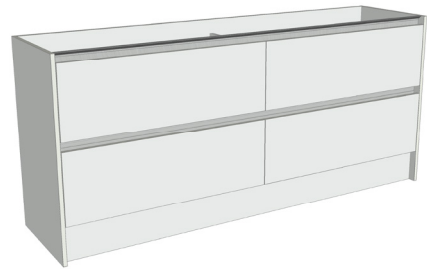

SPECIFICATION SHEET

Sahara Luxe 1800mm 4 Drawers Double Basin Floor Vanity

Code: 10410

Features

- 4 Drawers Floorstanding
- Cabinet with Extrusion
- Double Basin with Slab Top
- Melamine laminate on moisture resistant board
- Dimensions: H800 x W1800 x D453
- Designed & Assembled in NZ

*Note: Vessel basins are purchased separately.
Visit www.newtech.co.nz for the full range of vessel basin options.*

Technical Details

Note: All measurements shown are in millimetres. Sizes are nominal.

TOP VIEW

FRONT VIEW

SIDE VIEW

SPECIFICATION SHEET

Sahara Luxe 1800mm 4 Drawers Double Basin Floor Vanity

Code: 10410

Features

- 4 Drawers Floorstanding
- Cabinet with Handle
- Double Basin with Slab Top
- Melamine laminate on moisture resistant board
- Dimensions: H800 x W1800 x D453
- Designed & Assembled in NZ

FRONT VIEW

SIDE VIEW

SPECIFICATION SHEET

Sahara Luxe 1800mm 4 Drawers Double Basin Floor Vanity

Code: 10410

Features

- 4 Drawers Floorstanding
- Cabinet with Negative Timber Detail
- Double Basin with Slab Top
- Melamine laminate on moisture resistant board
- Dimensions: H800 x W1800 x D453
- Designed & Assembled in NZ