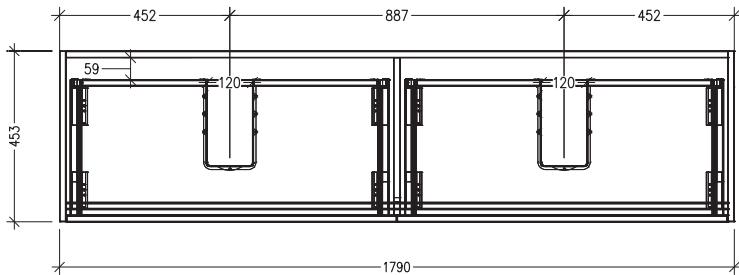

FRONT VIEW

SIDE VIEW

SPECIFICATION SHEET

Sahara Luxe 1800mm 4 Drawers Double Basin Floor Vanity

Code: 10410

Features

- 4 Drawers Floorstanding
- Cabinet with Handle
- Double Basin with Slab Top
- Melamine laminate on moisture resistant board
- Dimensions: H800 x W1800 x D453
- Designed & Assembled in NZ

*Note: Vessel basins are purchased separately.
Visit www.newtech.co.nz for the full range of vessel basin options.*

Technical Details

Note: All measurements shown are in millimetres. Sizes are nominal.

TOP VIEW

FRONT VIEW

SIDE VIEW

SPECIFICATION SHEET

Sahara Luxe 1800mm 4 Drawers Double Basin Floor Vanity

Code: 10410

Features

- 4 Drawers Floorstanding
- Cabinet with Negative Timber Detail
- Double Basin with Slab Top
- Melamine laminate on moisture resistant board
- Dimensions: H800 x W1800 x D453
- Designed & Assembled in NZ