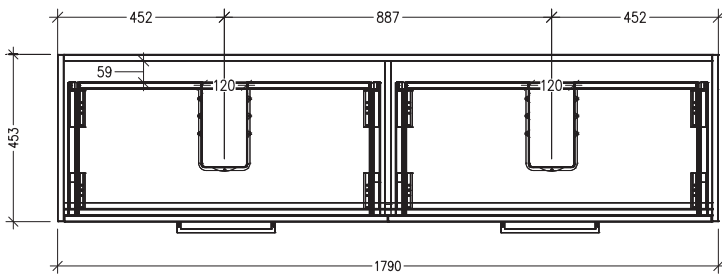

SPECIFICATION SHEET

Sahara Luxe 1800mm 4 Drawers Double Basin Floor Vanity

Code: 10410

Features

- 4 Drawers Floorstanding
- Cabinet with Extrusion
- Double Basin with Slab Top
- Melamine laminate on moisture resistant board
- Dimensions: H800 x W1800 x D453
- Designed & Assembled in NZ

FRONT VIEW

SIDE VIEW

SPECIFICATION SHEET

Sahara Luxe 1800mm 4 Drawers Double Basin Floor Vanity

Code: 10410

Features

- 4 Drawers Floorstanding
- Cabinet with Handle
- Double Basin with Slab Top
- Melamine laminate on moisture resistant board
- Dimensions: H800 x W1800 x D453
- Designed & Assembled in NZ

*Note: Vessel basins are purchased separately.
Visit www.newtech.co.nz for the full range of vessel basin options.*

Technical Details

Note: All measurements shown are in millimetres. Sizes are nominal.

TOP VIEW

FRONT VIEW

SIDE VIEW

SPECIFICATION SHEET

Sahara Luxe 1800mm 4 Drawers Double Basin Floor Vanity

Code: 10410

Features

- 4 Drawers Floorstanding
- Cabinet with Negative Timber Detail
- Double Basin with Slab Top
- Melamine laminate on moisture resistant board
- Dimensions: H800 x W1800 x D453
- Designed & Assembled in NZ