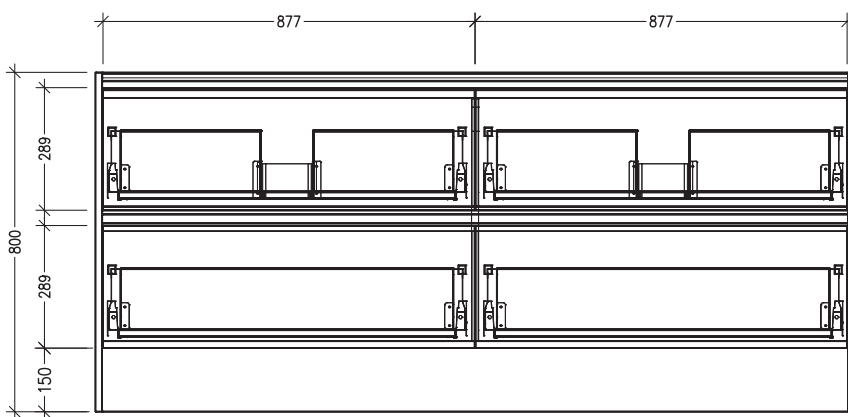

SPECIFICATION SHEET

Sahara Luxe 1800mm 4 Drawers Double Basin Floor Vanity

Code: 10410

Features

- 4 Drawers Floorstanding
- Cabinet with Extrusion
- Double Basin with Slab Top
- Melamine laminate on moisture resistant board
- Dimensions: H800 x W1800 x D453
- Designed & Assembled in NZ

*Note: Vessel basins are purchased separately.
Visit www.newtech.co.nz for the full range of vessel basin options.*

Technical Details

Note: All measurements shown are in millimetres. Sizes are nominal.

TOP VIEW

FRONT VIEW

SIDE VIEW

SPECIFICATION SHEET

Sahara Luxe 1800mm 4 Drawers Double Basin Floor Vanity

Code: 10410

Features

- 4 Drawers Floorstanding
- Cabinet with Handle
- Double Basin with Slab Top
- Melamine laminate on moisture resistant board
- Dimensions: H800 x W1800 x D453
- Designed & Assembled in NZ

FRONT VIEW

SIDE VIEW

SPECIFICATION SHEET

Sahara Luxe 1800mm 4 Drawers Double Basin Floor Vanity

Code: 10410

Features

- 4 Drawers Floorstanding
- Cabinet with Negative Timber Detail
- Double Basin with Slab Top
- Melamine laminate on moisture resistant board
- Dimensions: H800 x W1800 x D453
- Designed & Assembled in NZ