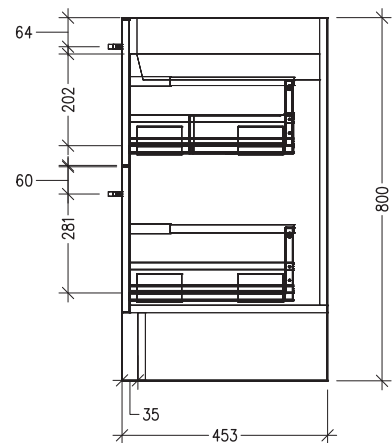

FRONT VIEW

SIDE VIEW

SPECIFICATION SHEET

Sahara Luxe 1800mm 4 Drawers Double Basin Floor Vanity

Code: 10410

Features

- 4 Drawers Floorstanding
- Cabinet with Handle
- Double Basin with Slab Top
- Melamine laminate on moisture resistant board
- Dimensions: H800 x W1800 x D453
- Designed & Assembled in NZ

*Note: Vessel basins are purchased separately.
Visit www.newtech.co.nz for the full range of vessel basin options.*

Technical Details

Note: All measurements shown are in millimetres. Sizes are nominal.

TOP VIEW

FRONT VIEW

SIDE VIEW

SPECIFICATION SHEET

Sahara Luxe 1800mm 4 Drawers Double Basin Floor Vanity

Code: 10410

Features

- 4 Drawers Floorstanding
- Cabinet with Negative Timber Detail
- Double Basin with Slab Top
- Melamine laminate on moisture resistant board
- Dimensions: H800 x W1800 x D453
- Designed & Assembled in NZ