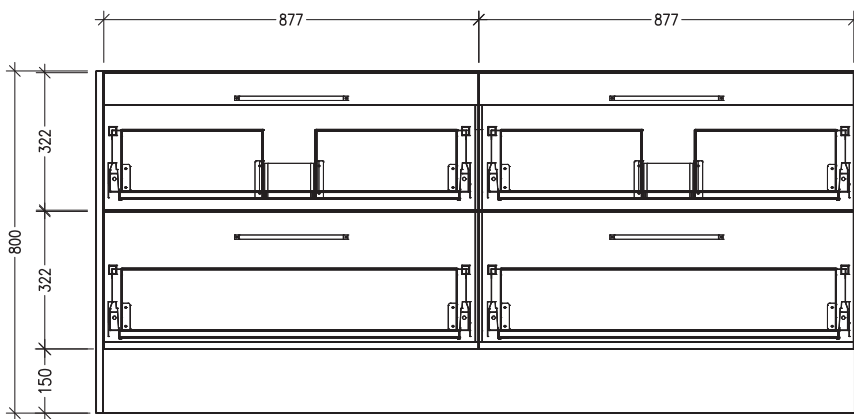

SPECIFICATION SHEET

Sahara Luxe 1800mm 4 Drawers Double Basin Floor Vanity

Code: 10410

Features

- 4 Drawers Floorstanding
- Cabinet with Extrusion
- Double Basin with Slab Top
- Melamine laminate on moisture resistant board
- Dimensions: H800 x W1800 x D453
- Designed & Assembled in NZ

FRONT VIEW

SIDE VIEW

SPECIFICATION SHEET

Sahara Luxe 1800mm 4 Drawers Double Basin Floor Vanity

Code: 10410

Features

- 4 Drawers Floorstanding
- Cabinet with Handle
- Double Basin with Slab Top
- Melamine laminate on moisture resistant board
- Dimensions: H800 x W1800 x D453
- Designed & Assembled in NZ

*Note: Vessel basins are purchased separately.
Visit www.newtech.co.nz for the full range of vessel basin options.*

Technical Details

Note: All measurements shown are in millimetres. Sizes are nominal.

TOP VIEW

FRONT VIEW

SIDE VIEW

SPECIFICATION SHEET

Sahara Luxe 1800mm 4 Drawers Double Basin Floor Vanity

Code: 10410

Features

- 4 Drawers Floorstanding
- Cabinet with Negative Timber Detail
- Double Basin with Slab Top
- Melamine laminate on moisture resistant board
- Dimensions: H800 x W1800 x D453
- Designed & Assembled in NZ