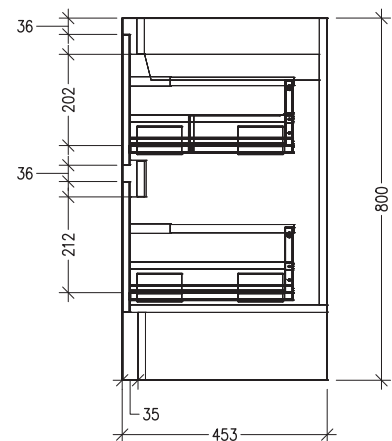

FRONT VIEW

SIDE VIEW

SPECIFICATION SHEET

Sahara Luxe 1800mm 4 Drawers Double Basin Floor Vanity

Code: 10410

Features

- 4 Drawers Floorstanding
- Cabinet with Handle
- Double Basin with Slab Top
- Melamine laminate on moisture resistant board
- Dimensions: H800 x W1800 x D453
- Designed & Assembled in NZ

FRONT VIEW

SIDE VIEW

SPECIFICATION SHEET

Sahara Luxe 1800mm 4 Drawers Double Basin Floor Vanity

Code: 10410

Features

- 4 Drawers Floorstanding
- Cabinet with Negative Timber Detail
- Double Basin with Slab Top
- Melamine laminate on moisture resistant board
- Dimensions: H800 x W1800 x D453
- Designed & Assembled in NZ

*Note: Vessel basins are purchased separately.
Visit www.newtech.co.nz for the full range of vessel basin options.*

Technical Details

Note: All measurements shown are in millimetres. Sizes are nominal.

TOP VIEW

FRONT VIEW

SIDE VIEW