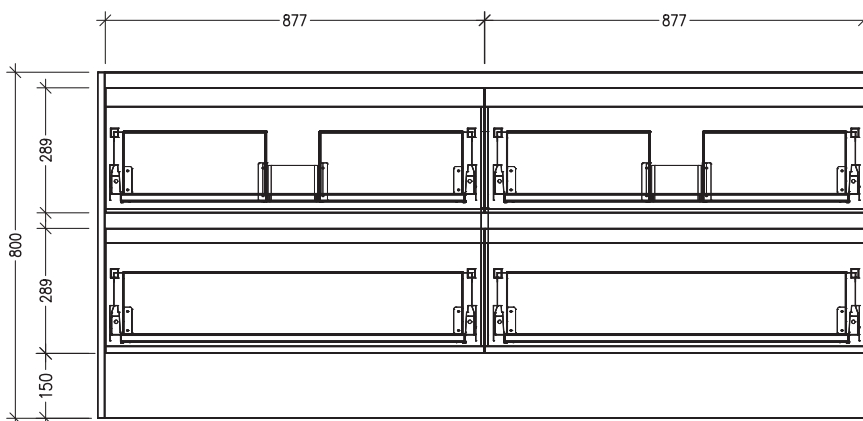

SPECIFICATION SHEET

Sahara Luxe 1800mm 4 Drawers Double Basin Floor Vanity

Code: 10410

Features

- 4 Drawers Floorstanding
- Cabinet with Extrusion
- Double Basin with Slab Top
- Melamine laminate on moisture resistant board
- Dimensions: H800 x W1800 x D453
- Designed & Assembled in NZ

FRONT VIEW

SIDE VIEW

SPECIFICATION SHEET

Sahara Luxe 1800mm 4 Drawers Double Basin Floor Vanity

Code: 10410

Features

- 4 Drawers Floorstanding
- Cabinet with Handle
- Double Basin with Slab Top
- Melamine laminate on moisture resistant board
- Dimensions: H800 x W1800 x D453
- Designed & Assembled in NZ

FRONT VIEW

SIDE VIEW

SPECIFICATION SHEET

Sahara Luxe 1800mm 4 Drawers Double Basin Floor Vanity

Code: 10410

Features

- 4 Drawers Floorstanding
- Cabinet with Negative Timber Detail
- Double Basin with Slab Top
- Melamine laminate on moisture resistant board
- Dimensions: H800 x W1800 x D453
- Designed & Assembled in NZ

*Note: Vessel basins are purchased separately.
Visit www.newtech.co.nz for the full range of vessel basin options.*

Technical Details

Note: All measurements shown are in millimetres. Sizes are nominal.

TOP VIEW