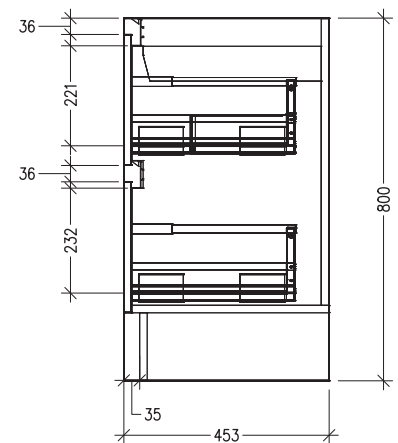

SPECIFICATION SHEET

Sahara Luxe 1800mm 4 Drawers Double Basin Floor Vanity

Code: 10410

Features

- 4 Drawers Floorstanding
- Cabinet with Extrusion
- Double Basin with Slab Top
- Melamine laminate on moisture resistant board
- Dimensions: H800 x W1800 x D453
- Designed & Assembled in NZ

*Note: Vessel basins are purchased separately.
Visit www.newtech.co.nz for the full range of vessel basin options.*

Technical Details

Note: All measurements shown are in millimetres. Sizes are nominal.

TOP VIEW

FRONT VIEW

SIDE VIEW

SPECIFICATION SHEET

Sahara Luxe 1800mm 4 Drawers Double Basin Floor Vanity

Code: 10410

Features

- 4 Drawers Floorstanding
- Cabinet with Handle
- Double Basin with Slab Top
- Melamine laminate on moisture resistant board
- Dimensions: H800 x W1800 x D453
- Designed & Assembled in NZ

FRONT VIEW

SIDE VIEW

SPECIFICATION SHEET

Sahara Luxe 1800mm 4 Drawers Double Basin Floor Vanity

Code: 10410

Features

- 4 Drawers Floorstanding
- Cabinet with Negative Timber Detail
- Double Basin with Slab Top
- Melamine laminate on moisture resistant board
- Dimensions: H800 x W1800 x D453
- Designed & Assembled in NZ