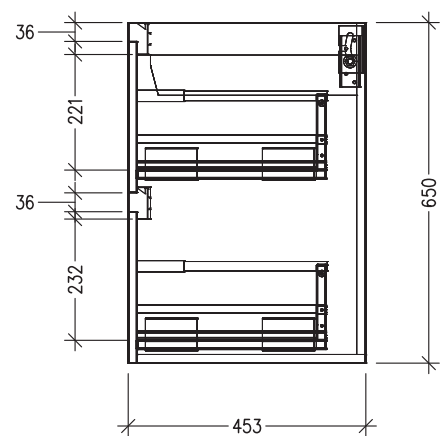

SPECIFICATION SHEET

Sahara Luxe 1500mm 4 Drawers Wall Vanity

Code: 10298

Features

- 4 Drawers Wall Hung
- Cabinet with Extrusion
- Centre Vessel Basin with Slab Top
- Melamine laminate on moisture resistant board
- Dimensions: H650 x W1500 x D453
- Designed & Assembled in NZ

*Note: Vessel basins are purchased separately.
Visit www.newtech.co.nz for the full range of vessel basin options.*

Technical Details

Note: All measurements shown are in millimetres. Sizes are nominal.

TOP VIEW

FRONT VIEW

SIDE VIEW

SPECIFICATION SHEET

Sahara Luxe 1500mm 4 Drawers Wall Vanity

Code: 10298

Features

- 4 Drawers Wall Hung
- Cabinet with Handle
- Centre Vessel Basin with Slab Top
- Melamine laminate on moisture resistant board
- Dimensions: H650 x W1500 x D453
- Designed & Assembled in NZ

FRONT VIEW

SIDE VIEW

SPECIFICATION SHEET

Sahara Luxe 1500mm 4 Drawers Wall Vanity

Code: 10298

Features

- 4 Drawers Wall Hung
- Cabinet with Negative Timber Detail
- Centre Vessel Basin with Slab Top
- Melamine laminate on moisture resistant board
- Dimensions: H650 x W1500 x D453
- Designed & Assembled in NZ