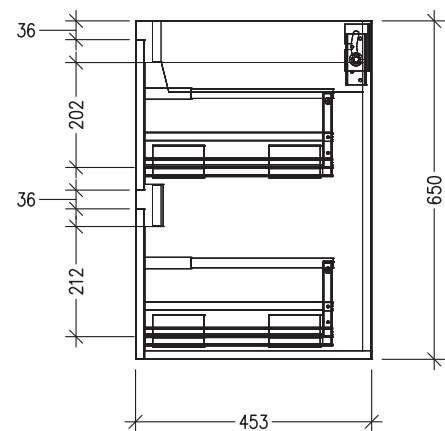

FRONT VIEW

SIDE VIEW

SPECIFICATION SHEET

Sahara Luxe 1500mm 4 Drawers Wall Vanity

Code: 10298

Features

- 4 Drawers Wall Hung
- Cabinet with Handle
- Centre Vessel Basin with Slab Top
- Melamine laminate on moisture resistant board
- Dimensions: H650 x W1500 x D453
- Designed & Assembled in NZ

FRONT VIEW

SIDE VIEW

SPECIFICATION SHEET

Sahara Luxe 1500mm 4 Drawers Wall Vanity

Code: 10298

Features

- 4 Drawers Wall Hung
- Cabinet with Negative Timber Detail
- Centre Vessel Basin with Slab Top
- Melamine laminate on moisture resistant board
- Dimensions: H650 x W1500 x D453
- Designed & Assembled in NZ

*Note: Vessel basins are purchased separately.
Visit www.newtech.co.nz for the full range of vessel basin options.*

Technical Details

Note: All measurements shown are in millimetres. Sizes are nominal.

TOP VIEW

FRONT VIEW

SIDE VIEW