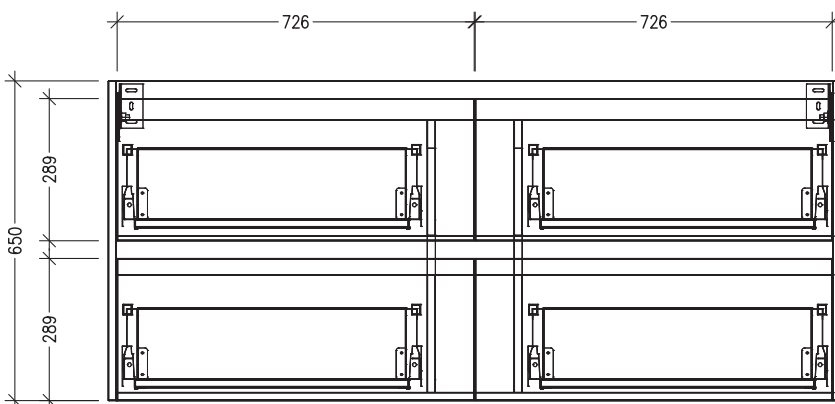

FRONT VIEW

SIDE VIEW

SPECIFICATION SHEET

Sahara Luxe 1500mm 4 Drawers Wall Vanity

Code: 10298

Features

- 4 Drawers Wall Hung
- Cabinet with Handle
- Centre Vessel Basin with Slab Top
- Melamine laminate on moisture resistant board
- Dimensions: H650 x W1500 x D453
- Designed & Assembled in NZ

*Note: Vessel basins are purchased separately.
Visit www.newtech.co.nz for the full range of vessel basin options.*

Technical Details

Note: All measurements shown are in millimetres. Sizes are nominal.

TOP VIEW

FRONT VIEW

SIDE VIEW

SPECIFICATION SHEET

Sahara Luxe 1500mm 4 Drawers Wall Vanity

Code: 10298

Features

- 4 Drawers Wall Hung
- Cabinet with Negative Timber Detail
- Centre Vessel Basin with Slab Top
- Melamine laminate on moisture resistant board
- Dimensions: H650 x W1500 x D453
- Designed & Assembled in NZ