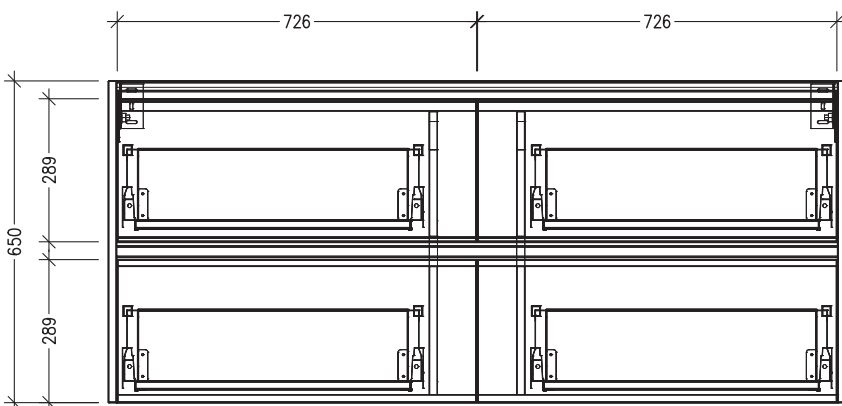

SPECIFICATION SHEET

Sahara Luxe 1500mm 4 Drawers Wall Vanity

Code: 10298

Features

- 4 Drawers Wall Hung
- Cabinet with Extrusion
- Centre Vessel Basin with Slab Top
- Melamine laminate on moisture resistant board
- Dimensions: H650 x W1500 x D453
- Designed & Assembled in NZ

*Note: Vessel basins are purchased separately.
Visit www.newtech.co.nz for the full range of vessel basin options.*

Technical Details

Note: All measurements shown are in millimetres. Sizes are nominal.

TOP VIEW

FRONT VIEW

SIDE VIEW

SPECIFICATION SHEET

Sahara Luxe 1500mm 4 Drawers Wall Vanity

Code: 10298

Features

- 4 Drawers Wall Hung
- Cabinet with Handle
- Centre Vessel Basin with Slab Top
- Melamine laminate on moisture resistant board
- Dimensions: H650 x W1500 x D453
- Designed & Assembled in NZ

FRONT VIEW

SIDE VIEW

SPECIFICATION SHEET

Sahara Luxe 1500mm 4 Drawers Wall Vanity

Code: 10298

Features

- 4 Drawers Wall Hung
- Cabinet with Negative Timber Detail
- Centre Vessel Basin with Slab Top
- Melamine laminate on moisture resistant board
- Dimensions: H650 x W1500 x D453
- Designed & Assembled in NZ