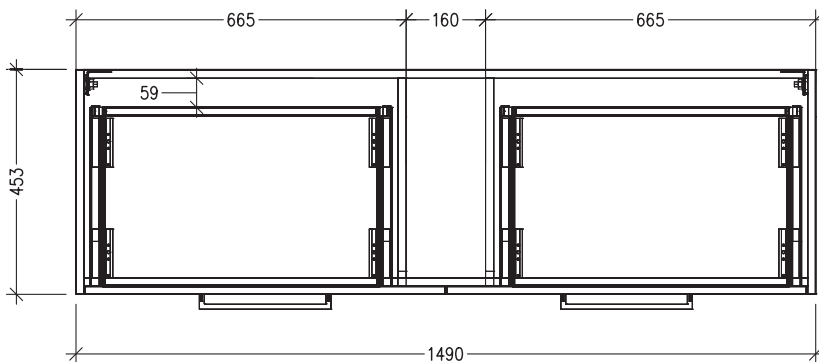

SPECIFICATION SHEET

Sahara Luxe 1500mm 4 Drawers Wall Vanity

Code: 10298

Features

- 4 Drawers Wall Hung
- Cabinet with Extrusion
- Centre Vessel Basin with Slab Top
- Melamine laminate on moisture resistant board
- Dimensions: H650 x W1500 x D453
- Designed & Assembled in NZ

FRONT VIEW

SIDE VIEW

SPECIFICATION SHEET

Sahara Luxe 1500mm 4 Drawers Wall Vanity

Code: 10298

Features

- 4 Drawers Wall Hung
- Cabinet with Handle
- Centre Vessel Basin with Slab Top
- Melamine laminate on moisture resistant board
- Dimensions: H650 x W1500 x D453
- Designed & Assembled in NZ

*Note: Vessel basins are purchased separately.
Visit www.newtech.co.nz for the full range of vessel basin options.*

Technical Details

Note: All measurements shown are in millimetres. Sizes are nominal.

TOP VIEW

FRONT VIEW

SIDE VIEW

SPECIFICATION SHEET

Sahara Luxe 1500mm 4 Drawers Wall Vanity

Code: 10298

Features

- 4 Drawers Wall Hung
- Cabinet with Negative Timber Detail
- Centre Vessel Basin with Slab Top
- Melamine laminate on moisture resistant board
- Dimensions: H650 x W1500 x D453
- Designed & Assembled in NZ