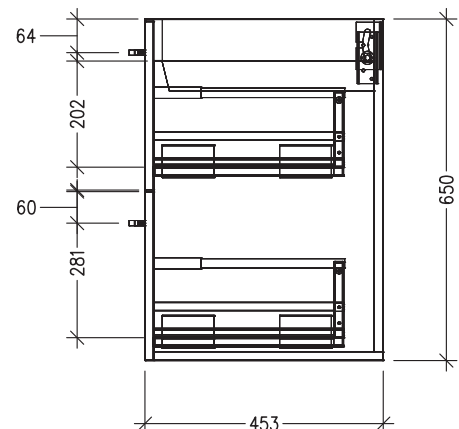

FRONT VIEW

SIDE VIEW

SPECIFICATION SHEET

Sahara Luxe 1500mm 4 Drawers Wall Vanity

Code: 10298

Features

- 4 Drawers Wall Hung
- Cabinet with Handle
- Centre Vessel Basin with Slab Top
- Melamine laminate on moisture resistant board
- Dimensions: H650 x W1500 x D453
- Designed & Assembled in NZ

*Note: Vessel basins are purchased separately.
Visit www.newtech.co.nz for the full range of vessel basin options.*

Technical Details

Note: All measurements shown are in millimetres. Sizes are nominal.

TOP VIEW

FRONT VIEW

SIDE VIEW

SPECIFICATION SHEET

Sahara Luxe 1500mm 4 Drawers Wall Vanity

Code: 10298

Features

- 4 Drawers Wall Hung
- Cabinet with Negative Timber Detail
- Centre Vessel Basin with Slab Top
- Melamine laminate on moisture resistant board
- Dimensions: H650 x W1500 x D453
- Designed & Assembled in NZ