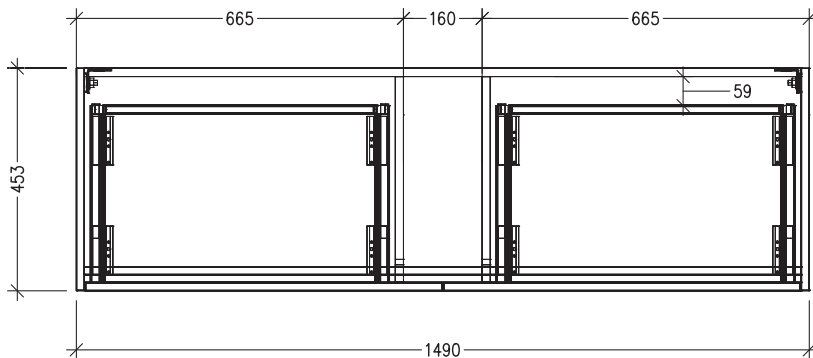

FRONT VIEW

SIDE VIEW

SPECIFICATION SHEET

Sahara Luxe 1500mm 4 Drawers Wall Vanity

Code: 10298

Features

- 4 Drawers Wall Hung
- Cabinet with Handle
- Centre Vessel Basin with Slab Top
- Melamine laminate on moisture resistant board
- Dimensions: H650 x W1500 x D453
- Designed & Assembled in NZ

*Note: Vessel basins are purchased separately.
Visit www.newtech.co.nz for the full range of vessel basin options.*

Technical Details

Note: All measurements shown are in millimetres. Sizes are nominal.

TOP VIEW

FRONT VIEW

SIDE VIEW

SPECIFICATION SHEET

Sahara Luxe 1500mm 4 Drawers Wall Vanity

Code: 10298

Features

- 4 Drawers Wall Hung
- Cabinet with Negative Timber Detail
- Centre Vessel Basin with Slab Top
- Melamine laminate on moisture resistant board
- Dimensions: H650 x W1500 x D453
- Designed & Assembled in NZ