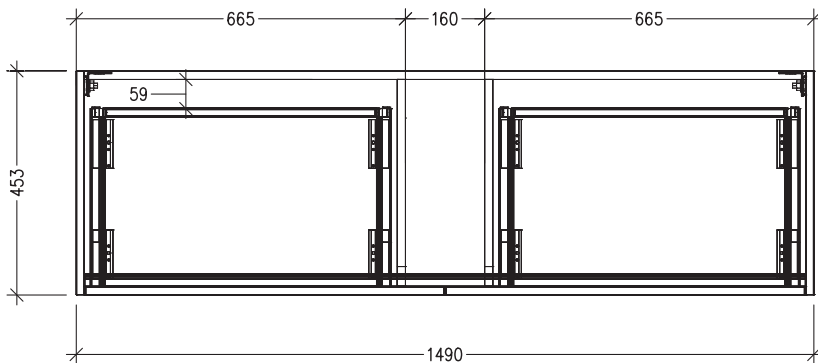

SPECIFICATION SHEET

Sahara Luxe 1500mm 4 Drawers Wall Vanity

Code: 10298

Features

- 4 Drawers Wall Hung
- Cabinet with Extrusion
- Centre Vessel Basin with Slab Top
- Melamine laminate on moisture resistant board
- Dimensions: H650 x W1500 x D453
- Designed & Assembled in NZ

*Note: Vessel basins are purchased separately.
Visit www.newtech.co.nz for the full range of vessel basin options.*

Technical Details

Note: All measurements shown are in millimetres. Sizes are nominal.

TOP VIEW

FRONT VIEW

SIDE VIEW

SPECIFICATION SHEET

Sahara Luxe 1500mm 4 Drawers Wall Vanity

Code: 10298

Features

- 4 Drawers Wall Hung
- Cabinet with Handle
- Centre Vessel Basin with Slab Top
- Melamine laminate on moisture resistant board
- Dimensions: H650 x W1500 x D453
- Designed & Assembled in NZ

FRONT VIEW

SIDE VIEW

SPECIFICATION SHEET

Sahara Luxe 1500mm 4 Drawers Wall Vanity

Code: 10298

Features

- 4 Drawers Wall Hung
- Cabinet with Negative Timber Detail
- Centre Vessel Basin with Slab Top
- Melamine laminate on moisture resistant board
- Dimensions: H650 x W1500 x D453
- Designed & Assembled in NZ