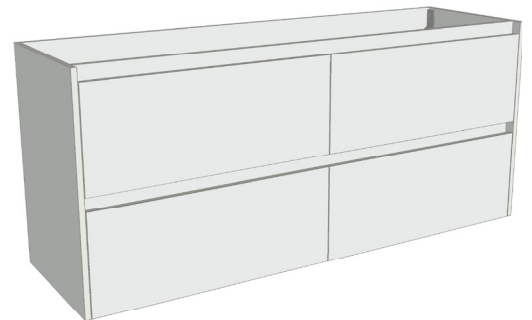

SPECIFICATION SHEET

Sahara Luxe 1500mm 4 Drawers Wall Vanity

Code: 10298

Features

- 4 Drawers Wall Hung
- Cabinet with Extrusion
- Centre Vessel Basin with Slab Top
- Melamine laminate on moisture resistant board
- Dimensions: H650 x W1500 x D453
- Designed & Assembled in NZ

FRONT VIEW

SIDE VIEW

SPECIFICATION SHEET

Sahara Luxe 1500mm 4 Drawers Wall Vanity

Code: 10298

Features

- 4 Drawers Wall Hung
- Cabinet with Handle
- Centre Vessel Basin with Slab Top
- Melamine laminate on moisture resistant board
- Dimensions: H650 x W1500 x D453
- Designed & Assembled in NZ

FRONT VIEW

SIDE VIEW

SPECIFICATION SHEET

Sahara Luxe 1500mm 4 Drawers Wall Vanity

Code: 10298

Features

- 4 Drawers Wall Hung
- Cabinet with Negative Timber Detail
- Centre Vessel Basin with Slab Top
- Melamine laminate on moisture resistant board
- Dimensions: H650 x W1500 x D453
- Designed & Assembled in NZ

*Note: Vessel basins are purchased separately.
Visit www.newtech.co.nz for the full range of vessel basin options.*

Technical Details

Note: All measurements shown are in millimetres. Sizes are nominal.

TOP VIEW