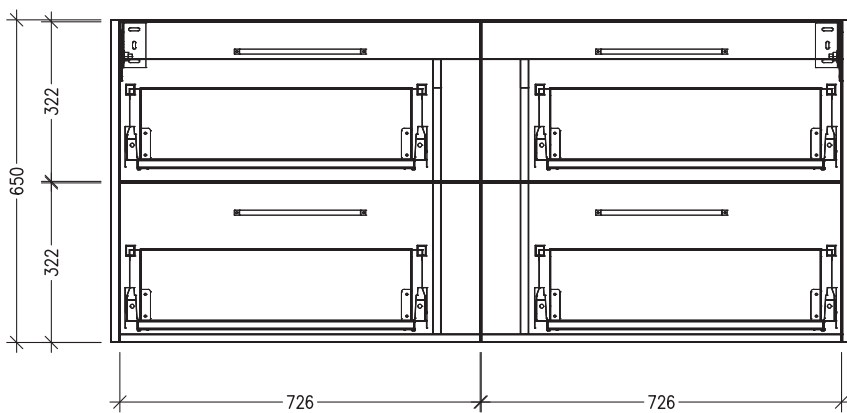

SPECIFICATION SHEET

Sahara Luxe 1500mm 4 Drawers Wall Vanity

Code: 10298

Features

- 4 Drawers Wall Hung
- Cabinet with Extrusion
- Centre Vessel Basin with Slab Top
- Melamine laminate on moisture resistant board
- Dimensions: H650 x W1500 x D453
- Designed & Assembled in NZ

FRONT VIEW

SIDE VIEW

SPECIFICATION SHEET

Sahara Luxe 1500mm 4 Drawers Wall Vanity

Code: 10298

Features

- 4 Drawers Wall Hung
- Cabinet with Handle
- Centre Vessel Basin with Slab Top
- Melamine laminate on moisture resistant board
- Dimensions: H650 x W1500 x D453
- Designed & Assembled in NZ

*Note: Vessel basins are purchased separately.
Visit www.newtech.co.nz for the full range of vessel basin options.*

Technical Details

Note: All measurements shown are in millimetres. Sizes are nominal.

TOP VIEW

FRONT VIEW

SIDE VIEW

SPECIFICATION SHEET

Sahara Luxe 1500mm 4 Drawers Wall Vanity

Code: 10298

Features

- 4 Drawers Wall Hung
- Cabinet with Negative Timber Detail
- Centre Vessel Basin with Slab Top
- Melamine laminate on moisture resistant board
- Dimensions: H650 x W1500 x D453
- Designed & Assembled in NZ