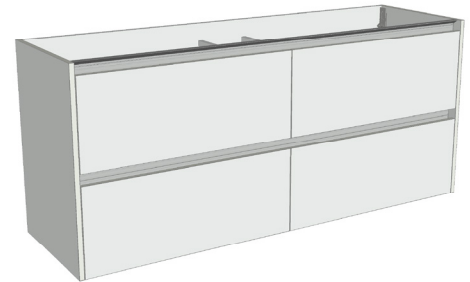

SPECIFICATION SHEET

Sahara Luxe 1500mm 4 Drawers Wall Vanity

Code: 10298

Features

- 4 Drawers Wall Hung
- Cabinet with Extrusion
- Centre Vessel Basin with Slab Top
- Melamine laminate on moisture resistant board
- Dimensions: H650 x W1500 x D453
- Designed & Assembled in NZ

*Note: Vessel basins are purchased separately.
Visit www.newtech.co.nz for the full range of vessel basin options.*

Technical Details

Note: All measurements shown are in millimetres. Sizes are nominal.

TOP VIEW

FRONT VIEW

SIDE VIEW

SPECIFICATION SHEET

Sahara Luxe 1500mm 4 Drawers Wall Vanity

Code: 10298

Features

- 4 Drawers Wall Hung
- Cabinet with Handle
- Centre Vessel Basin with Slab Top
- Melamine laminate on moisture resistant board
- Dimensions: H650 x W1500 x D453
- Designed & Assembled in NZ

FRONT VIEW

SIDE VIEW

SPECIFICATION SHEET

Sahara Luxe 1500mm 4 Drawers Wall Vanity

Code: 10298

Features

- 4 Drawers Wall Hung
- Cabinet with Negative Timber Detail
- Centre Vessel Basin with Slab Top
- Melamine laminate on moisture resistant board
- Dimensions: H650 x W1500 x D453
- Designed & Assembled in NZ