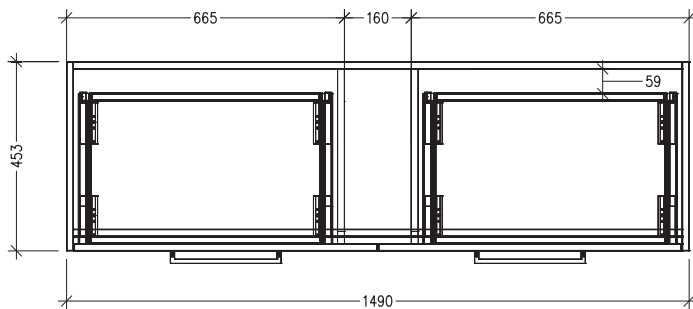

SPECIFICATION SHEET

Sahara Luxe 1500mm 4 Drawers Floorstanding Vanity

Code: 10390

Features

- 4 Drawers Floorstanding
- Cabinet with Extrusion
- Centre Vessel Basin with Slab Top
- Melamine laminate on moisture resistant board
- Dimensions: H800 x W1500 x D453
- Designed & Assembled in NZ

FRONT VIEW

SIDE VIEW

SPECIFICATION SHEET

Sahara Luxe 1500mm 4 Drawers Floorstanding Vanity

Code: 10390

Features

- 4 Drawers Floorstanding
- Cabinet with Handle
- Centre Vessel Basin with Slab Top
- Melamine laminate on moisture resistant board
- Dimensions: H800 x W1500 x D453
- Designed & Assembled in NZ

*Note: Vessel basins are purchased separately.
Visit www.newtech.co.nz for the full range of vessel basin options.*

Technical Details

Note: All measurements shown are in millimetres. Sizes are nominal.

TOP VIEW

FRONT VIEW

SIDE VIEW

SPECIFICATION SHEET

Sahara Luxe 1500mm 4 Drawers Floorstanding Vanity

Code: 10390

Features

- 4 Drawers Floorstanding
- Cabinet with Negative Timber Detail
- Centre Vessel Basin with Slab Top
- Melamine laminate on moisture resistant board
- Dimensions: H800 x W1500 x D453
- Designed & Assembled in NZ