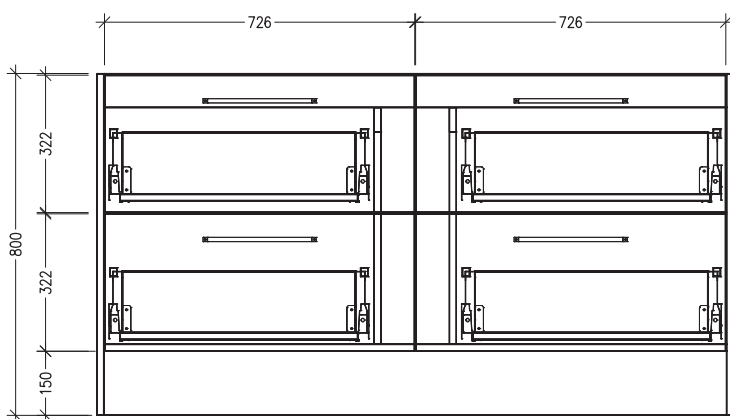

SPECIFICATION SHEET

Sahara Luxe 1500mm 4 Drawers Floorstanding Vanity

Code: 10390

Features

- 4 Drawers Floorstanding
- Cabinet with Extrusion
- Centre Vessel Basin with Slab Top
- Melamine laminate on moisture resistant board
- Dimensions: H800 x W1500 x D453
- Designed & Assembled in NZ

FRONT VIEW

SIDE VIEW

SPECIFICATION SHEET

Sahara Luxe 1500mm 4 Drawers Floorstanding Vanity

Code: 10390

Features

- 4 Drawers Floorstanding
- Cabinet with Handle
- Centre Vessel Basin with Slab Top
- Melamine laminate on moisture resistant board
- Dimensions: H800 x W1500 x D453
- Designed & Assembled in NZ

*Note: Vessel basins are purchased separately.
Visit www.newtech.co.nz for the full range of vessel basin options.*

Technical Details

Note: All measurements shown are in millimetres. Sizes are nominal.

TOP VIEW

FRONT VIEW

SIDE VIEW

SPECIFICATION SHEET

Sahara Luxe 1500mm 4 Drawers Floorstanding Vanity

Code: 10390

Features

- 4 Drawers Floorstanding
- Cabinet with Negative Timber Detail
- Centre Vessel Basin with Slab Top
- Melamine laminate on moisture resistant board
- Dimensions: H800 x W1500 x D453
- Designed & Assembled in NZ