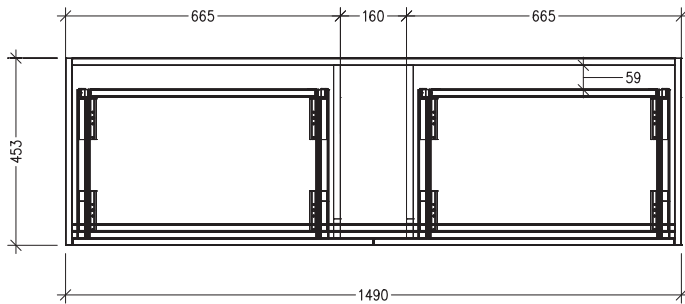

FRONT VIEW

SIDE VIEW

SPECIFICATION SHEET

Sahara Luxe 1500mm 4 Drawers Floorstanding Vanity

Code: 10390

Features

- 4 Drawers Floorstanding
- Cabinet with Handle
- Centre Vessel Basin with Slab Top
- Melamine laminate on moisture resistant board
- Dimensions: H800 x W1500 x D453
- Designed & Assembled in NZ

*Note: Vessel basins are purchased separately.
Visit www.newtech.co.nz for the full range of vessel basin options.*

Technical Details

Note: All measurements shown are in millimetres. Sizes are nominal.

TOP VIEW

FRONT VIEW

SIDE VIEW

SPECIFICATION SHEET

Sahara Luxe 1500mm 4 Drawers Floorstanding Vanity

Code: 10390

Features

- 4 Drawers Floorstanding
- Cabinet with Negative Timber Detail
- Centre Vessel Basin with Slab Top
- Melamine laminate on moisture resistant board
- Dimensions: H800 x W1500 x D453
- Designed & Assembled in NZ