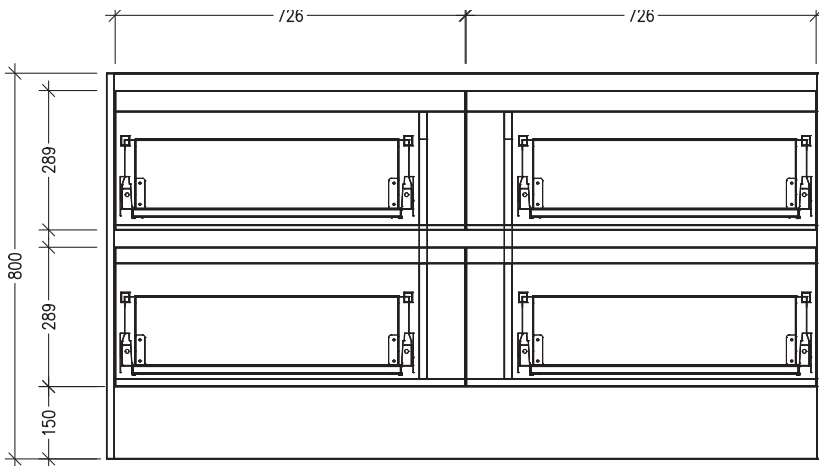

FRONT VIEW

SIDE VIEW

SPECIFICATION SHEET

Sahara Luxe 1500mm 4 Drawers Floorstanding Vanity

Code: 10390

Features

- 4 Drawers Floorstanding
- Cabinet with Handle
- Centre Vessel Basin with Slab Top
- Melamine laminate on moisture resistant board
- Dimensions: H800 x W1500 x D453
- Designed & Assembled in NZ

FRONT VIEW

SIDE VIEW

SPECIFICATION SHEET

Sahara Luxe 1500mm 4 Drawers Floorstanding Vanity

Code: 10390

Features

- 4 Drawers Floorstanding
- Cabinet with Negative Timber Detail
- Centre Vessel Basin with Slab Top
- Melamine laminate on moisture resistant board
- Dimensions: H800 x W1500 x D453
- Designed & Assembled in NZ

*Note: Vessel basins are purchased separately.
Visit www.newtech.co.nz for the full range of vessel basin options.*

Technical Details

Note: All measurements shown are in millimetres. Sizes are nominal.

TOP VIEW