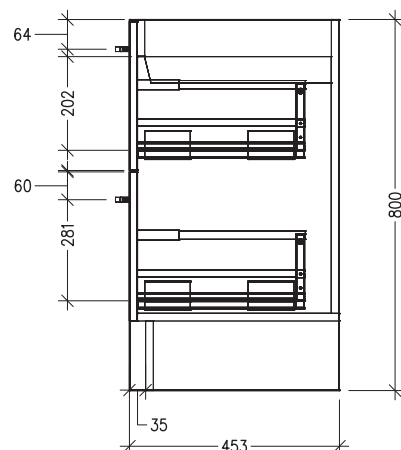

FRONT VIEW

SIDE VIEW

SPECIFICATION SHEET

Sahara Luxe 1500mm 4 Drawers Floorstanding Vanity

Code: 10390

Features

- 4 Drawers Floorstanding
- Cabinet with Handle
- Centre Vessel Basin with Slab Top
- Melamine laminate on moisture resistant board
- Dimensions: H800 x W1500 x D453
- Designed & Assembled in NZ

*Note: Vessel basins are purchased separately.
Visit www.newtech.co.nz for the full range of vessel basin options.*

Technical Details

Note: All measurements shown are in millimetres. Sizes are nominal.

TOP VIEW

FRONT VIEW

SIDE VIEW

SPECIFICATION SHEET

Sahara Luxe 1500mm 4 Drawers Floorstanding Vanity

Code: 10390

Features

- 4 Drawers Floorstanding
- Cabinet with Negative Timber Detail
- Centre Vessel Basin with Slab Top
- Melamine laminate on moisture resistant board
- Dimensions: H800 x W1500 x D453
- Designed & Assembled in NZ