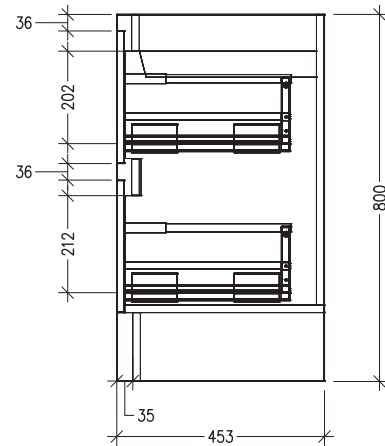

FRONT VIEW

SIDE VIEW

SPECIFICATION SHEET

Sahara Luxe 1500mm 4 Drawers Floorstanding Vanity

Code: 10390

Features

- 4 Drawers Floorstanding
- Cabinet with Handle
- Centre Vessel Basin with Slab Top
- Melamine laminate on moisture resistant board
- Dimensions: H800 x W1500 x D453
- Designed & Assembled in NZ

FRONT VIEW

SIDE VIEW

SPECIFICATION SHEET

Sahara Luxe 1500mm 4 Drawers Floorstanding Vanity

Code: 10390

Features

- 4 Drawers Floorstanding
- Cabinet with Negative Timber Detail
- Centre Vessel Basin with Slab Top
- Melamine laminate on moisture resistant board
- Dimensions: H800 x W1500 x D453
- Designed & Assembled in NZ

*Note: Vessel basins are purchased separately.
Visit www.newtech.co.nz for the full range of vessel basin options.*

Technical Details

Note: All measurements shown are in millimetres. Sizes are nominal.

TOP VIEW

FRONT VIEW

SIDE VIEW