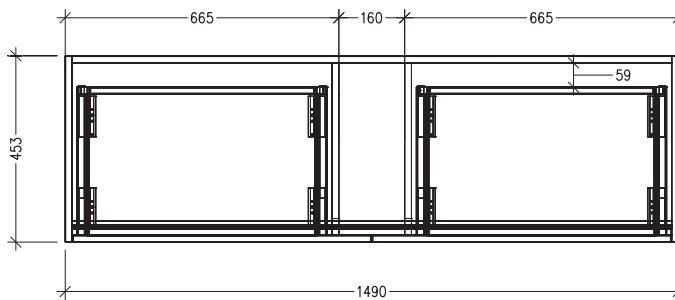

SPECIFICATION SHEET

Sahara Luxe 1500mm 4 Drawers Floorstanding Vanity

Code: 10390

Features

- 4 Drawers Floorstanding
- Cabinet with Extrusion
- Centre Vessel Basin with Slab Top
- Melamine laminate on moisture resistant board
- Dimensions: H800 x W1500 x D453
- Designed & Assembled in NZ

*Note: Vessel basins are purchased separately.
Visit www.newtech.co.nz for the full range of vessel basin options.*

Technical Details

Note: All measurements shown are in millimetres. Sizes are nominal.

TOP VIEW

FRONT VIEW

SIDE VIEW

SPECIFICATION SHEET

Sahara Luxe 1500mm 4 Drawers Floorstanding Vanity

Code: 10390

Features

- 4 Drawers Floorstanding
- Cabinet with Handle
- Centre Vessel Basin with Slab Top
- Melamine laminate on moisture resistant board
- Dimensions: H800 x W1500 x D453
- Designed & Assembled in NZ

FRONT VIEW

SIDE VIEW

SPECIFICATION SHEET

Sahara Luxe 1500mm 4 Drawers Floorstanding Vanity

Code: 10390

Features

- 4 Drawers Floorstanding
- Cabinet with Negative Timber Detail
- Centre Vessel Basin with Slab Top
- Melamine laminate on moisture resistant board
- Dimensions: H800 x W1500 x D453
- Designed & Assembled in NZ