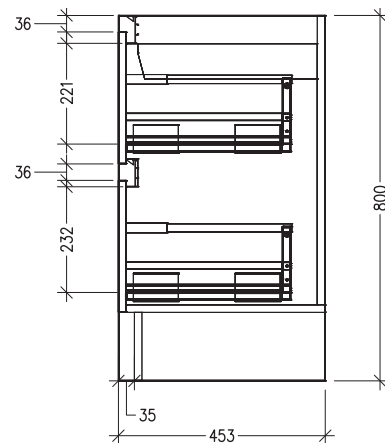

SPECIFICATION SHEET

Sahara Luxe 1500mm 4 Drawers Floorstanding Vanity

Code: 10390

Features

- 4 Drawers Floorstanding
- Cabinet with Extrusion
- Centre Vessel Basin with Slab Top
- Melamine laminate on moisture resistant board
- Dimensions: H800 x W1500 x D453
- Designed & Assembled in NZ

*Note: Vessel basins are purchased separately.
Visit www.newtech.co.nz for the full range of vessel basin options.*

Technical Details

Note: All measurements shown are in millimetres. Sizes are nominal.

TOP VIEW

FRONT VIEW

SIDE VIEW

SPECIFICATION SHEET

Sahara Luxe 1500mm 4 Drawers Floorstanding Vanity

Code: 10390

Features

- 4 Drawers Floorstanding
- Cabinet with Handle
- Centre Vessel Basin with Slab Top
- Melamine laminate on moisture resistant board
- Dimensions: H800 x W1500 x D453
- Designed & Assembled in NZ

FRONT VIEW

SIDE VIEW

SPECIFICATION SHEET

Sahara Luxe 1500mm 4 Drawers Floorstanding Vanity

Code: 10390

Features

- 4 Drawers Floorstanding
- Cabinet with Negative Timber Detail
- Centre Vessel Basin with Slab Top
- Melamine laminate on moisture resistant board
- Dimensions: H800 x W1500 x D453
- Designed & Assembled in NZ