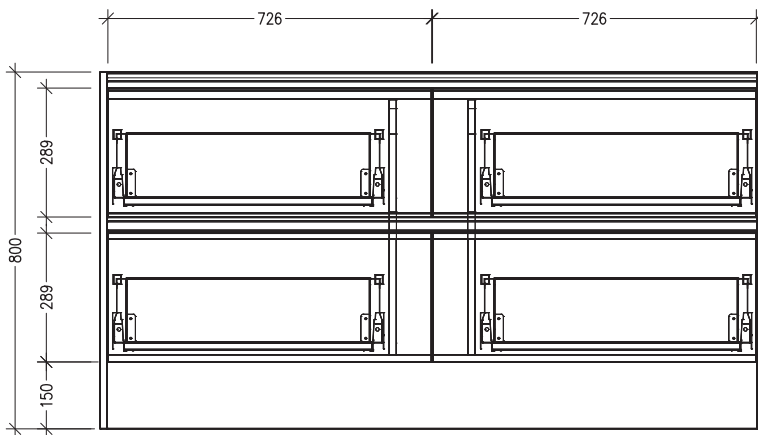

SPECIFICATION SHEET

Sahara Luxe 1500mm 4 Drawers Floorstanding Vanity

Code: 10390

Features

- 4 Drawers Floorstanding
- Cabinet with Extrusion
- Centre Vessel Basin with Slab Top
- Melamine laminate on moisture resistant board
- Dimensions: H800 x W1500 x D453
- Designed & Assembled in NZ

*Note: Vessel basins are purchased separately.
Visit www.newtech.co.nz for the full range of vessel basin options.*

Technical Details

Note: All measurements shown are in millimetres. Sizes are nominal.

TOP VIEW

FRONT VIEW

SIDE VIEW

SPECIFICATION SHEET

Sahara Luxe 1500mm 4 Drawers Floorstanding Vanity

Code: 10390

Features

- 4 Drawers Floorstanding
- Cabinet with Handle
- Centre Vessel Basin with Slab Top
- Melamine laminate on moisture resistant board
- Dimensions: H800 x W1500 x D453
- Designed & Assembled in NZ

FRONT VIEW

SIDE VIEW

SPECIFICATION SHEET

Sahara Luxe 1500mm 4 Drawers Floorstanding Vanity

Code: 10390

Features

- 4 Drawers Floorstanding
- Cabinet with Negative Timber Detail
- Centre Vessel Basin with Slab Top
- Melamine laminate on moisture resistant board
- Dimensions: H800 x W1500 x D453
- Designed & Assembled in NZ