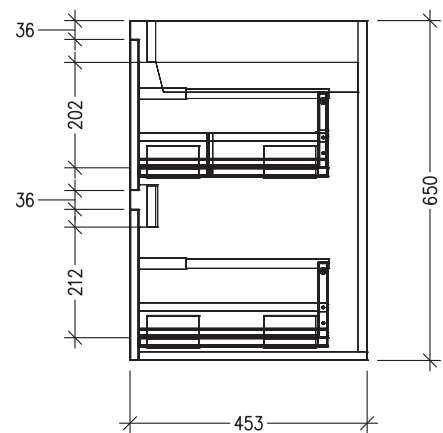

### Features

- 4 Drawers Wall Hung
- Cabinet with Extrusion
- Right Hand Offset Basin with Slab Top
- Melamine laminate on moisture resistant board
- Dimensions: H650 x W1500 x D453
- Designed & Assembled in NZ

### Technical Details

Note: All measurements shown are in millimetres. Sizes are nominal.

TOP VIEW

FRONT VIEW

SIDE VIEW

### Features

- 4 Drawers Wall Hung
- Cabinet with Negative Timber Detail
- Right Hand Offset Basin with Slab Top
- Melamine laminate on moisture resistant board
- Dimensions: H650 x W1500 x D453
- Designed & Assembled in NZ