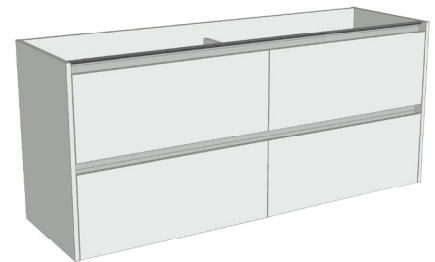

SPECIFICATION SHEET

Sahara Luxe 1500mm 4 Drawers Right Hand Offset Basin Wall Vanity

Code: 10302R

Features

- 4 Drawers Wall Hung
- Cabinet with Extrusion
- Right Hand Offset Basin with Slab Top
- Melamine laminate on moisture resistant board
- Dimensions: H650 x W1500 x D453
- Designed & Assembled in NZ

*Note: Vessel basins are purchased separately.
Visit www.newtech.co.nz for the full range of vessel basin options.*

Technical Details

Note: All measurements shown are in millimetres. Sizes are nominal.

FRONT VIEW