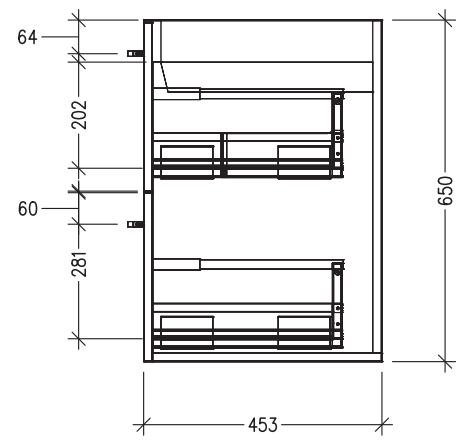

### Features

- 4 Drawers Wall Hung
- Cabinet with Handle
- Right Hand Offset Basin with Slab Top
- Melamine laminate on moisture resistant board
- Dimensions: H650 x W1500 x D453
- Designed & Assembled in NZ

### Technical Details

Note: All measurements shown are in millimetres. Sizes are nominal.

TOP VIEW

FRONT VIEW

SIDE VIEW

### Features

- 4 Drawers Wall Hung
- Cabinet with Negative Timber Detail
- Right Hand Offset Basin with Slab Top
- Melamine laminate on moisture resistant board
- Dimensions: H650 x W1500 x D453
- Designed & Assembled in NZ