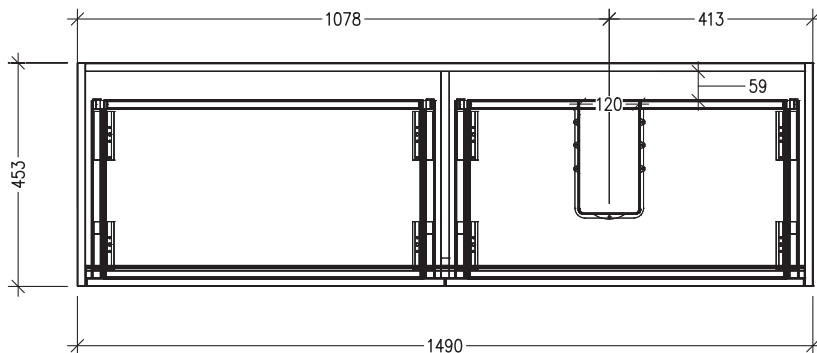

### Features

- 4 Drawers Wall Hung
- Cabinet with Extrusion
- Right Hand Offset Basin with Slab Top
- Melamine laminate on moisture resistant board
- Dimensions: H650 x W1500 x D453
- Designed & Assembled in NZ

### Technical Details

Note: All measurements shown are in millimetres. Sizes are nominal.

TOP VIEW

FRONT VIEW

SIDE VIEW