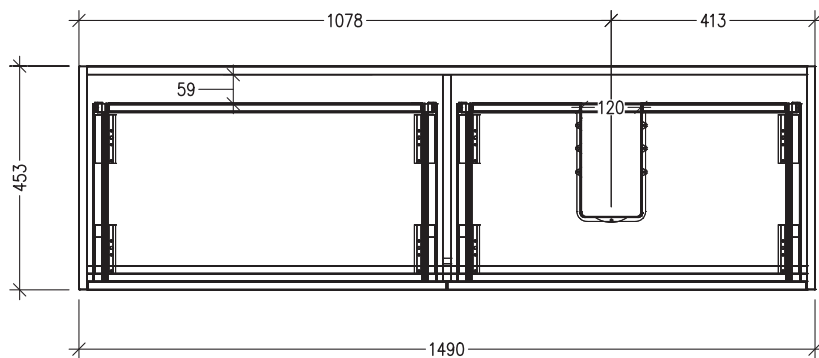

### Technical Details

Note: All measurements shown are in millimetres. Sizes are nominal.

TOP VIEW

FRONT VIEW

SIDE VIEW

### Features

- 4 Drawers Wall Hung
- Cabinet with Negative Timber Detail
- Right Hand Offset Basin with Slab Top
- Melamine laminate on moisture resistant board
- Dimensions: H650 x W1500 x D453
- Designed & Assembled in NZ