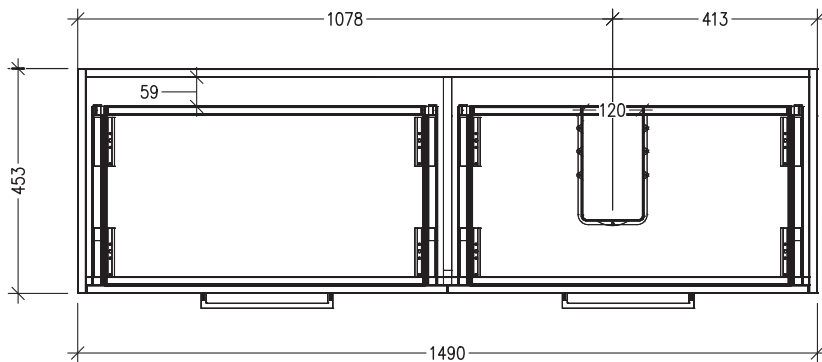

### Technical Details

Note: All measurements shown are in millimetres. Sizes are nominal.

TOP VIEW

FRONT VIEW

SIDE VIEW

### Features

- 4 Drawers Wall Hung
- Cabinet with Handle
- Right Hand Offset Basin with Slab Top
- Melamine laminate on moisture resistant board
- Dimensions: H650 x W1500 x D453
- Designed & Assembled in NZ