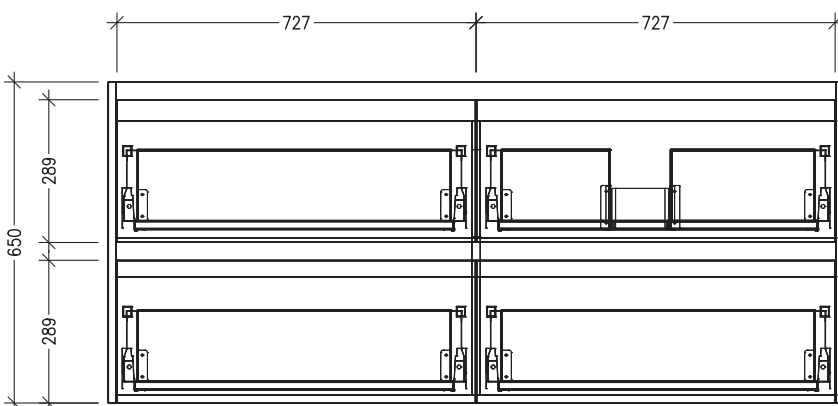

### Technical Details

Note: All measurements shown are in millimetres. Sizes are nominal.

TOP VIEW

FRONT VIEW

SIDE VIEW

### Features

- 4 Drawers Wall Hung
- Cabinet with Negative Timber Detail
- Right Hand Offset Basin with Slab Top
- Melamine laminate on moisture resistant board
- Dimensions: H650 x W1500 x D453
- Designed & Assembled in NZ