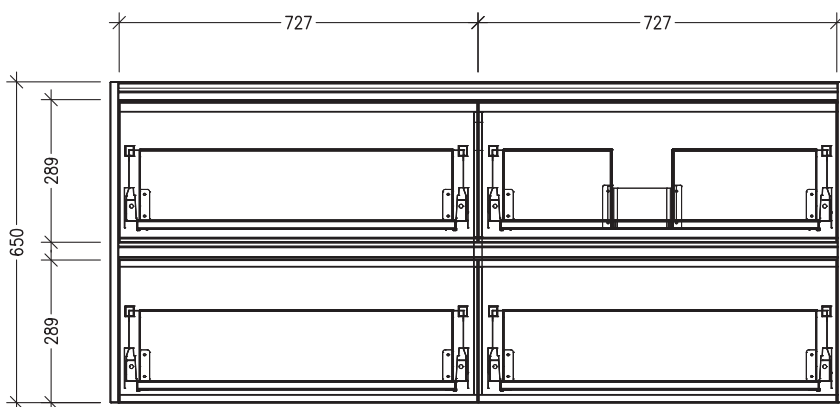

### Features

- 4 Drawers Wall Hung
- Cabinet with Extrusion
- Right Hand Offset Basin with Slab Top
- Melamine laminate on moisture resistant board
- Dimensions: H650 x W1500 x D453
- Designed & Assembled in NZ

### Technical Details

Note: All measurements shown are in millimetres. Sizes are nominal.

TOP VIEW

FRONT VIEW

SIDE VIEW