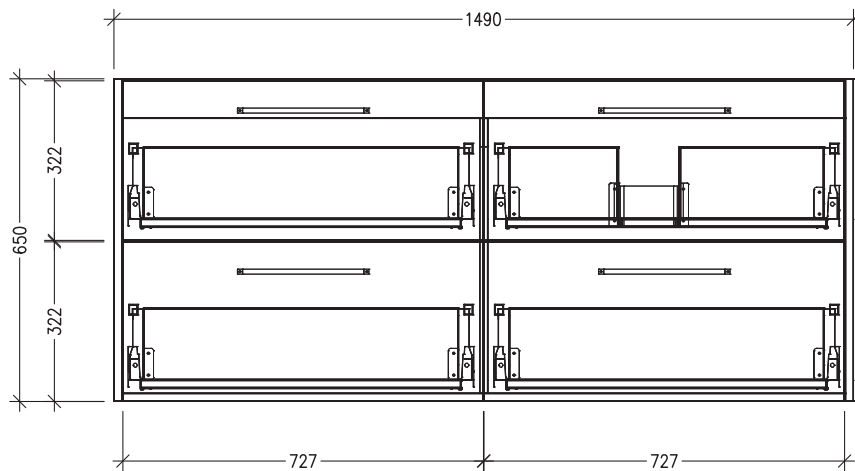

### Technical Details

Note: All measurements shown are in millimetres. Sizes are nominal.

TOP VIEW

FRONT VIEW

SIDE VIEW

### Features

- 4 Drawers Wall Hung
- Cabinet with Handle
- Right Hand Offset Basin with Slab Top
- Melamine laminate on moisture resistant board
- Dimensions: H650 x W1500 x D453
- Designed & Assembled in NZ