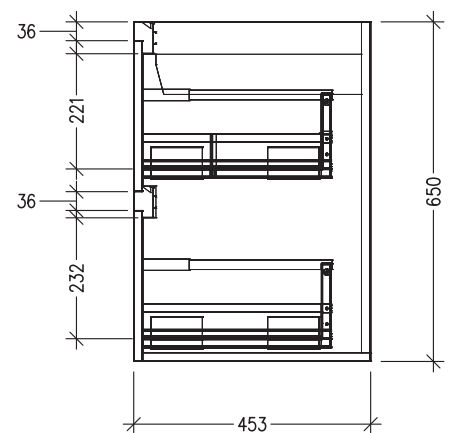

### Technical Details

Note: All measurements shown are in millimetres. Sizes are nominal.

TOP VIEW

FRONT VIEW

SIDE VIEW

### Features

- 4 Drawers Wall Hung
- Cabinet with Handle
- Right Hand Offset Basin with Slab Top
- Melamine laminate on moisture resistant board
- Dimensions: H650 x W1500 x D453
- Designed & Assembled in NZ