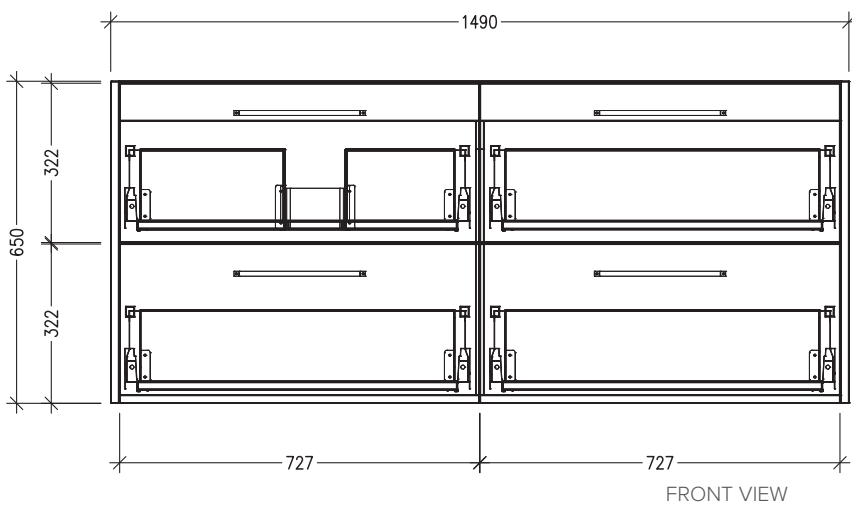

### Technical Details

Note: All measurements shown are in millimetres. Sizes are nominal.

TOP VIEW

FRONT VIEW

SIDE VIEW

### Features

- 4 Drawers Wall Hung
- Cabinet with Handle
- Left Hand Offset Basin with Slab Top
- Melamine laminate on moisture resistant board
- Dimensions: H650 x W1500 x D453
- Designed & Assembled in NZ

### Technical Details

*Note: All measurements shown are in millimetres. Sizes are nominal.*

TOP VIEW

FRONT VIEW

SIDE VIEW