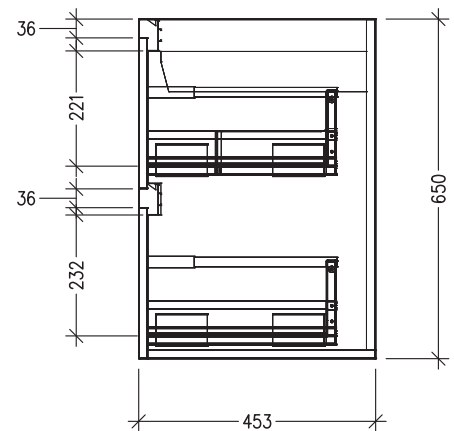

### Technical Details

Note: All measurements shown are in millimetres. Sizes are nominal.

TOP VIEW

FRONT VIEW

SIDE VIEW

### Features

- 4 Drawers Wall Hung
- Cabinet with Handle
- Left Hand Offset Basin with Slab Top
- Melamine laminate on moisture resistant board
- Dimensions: H650 x W1500 x D453
- Designed & Assembled in NZ

### Technical Details

*Note: All measurements shown are in millimetres. Sizes are nominal.*

TOP VIEW

FRONT VIEW

SIDE VIEW