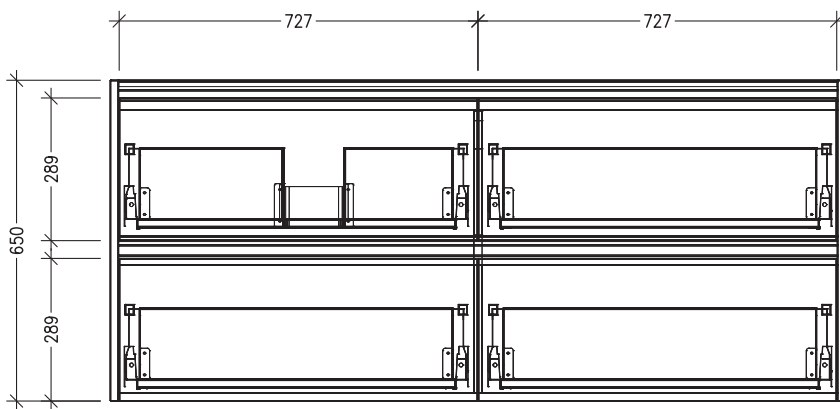

### Features

- 4 Drawers Wall Hung
- Cabinet with Extrusion
- Left Hand Offset Basin with Slab Top
- Melamine laminate on moisture resistant board
- Dimensions: H650 x W1500 x D453
- Designed & Assembled in NZ

### Technical Details

Note: All measurements shown are in millimetres. Sizes are nominal.

TOP VIEW

FRONT VIEW

SIDE VIEW

### Technical Details

*Note: All measurements shown are in millimetres. Sizes are nominal.*

TOP VIEW

FRONT VIEW

SIDE VIEW