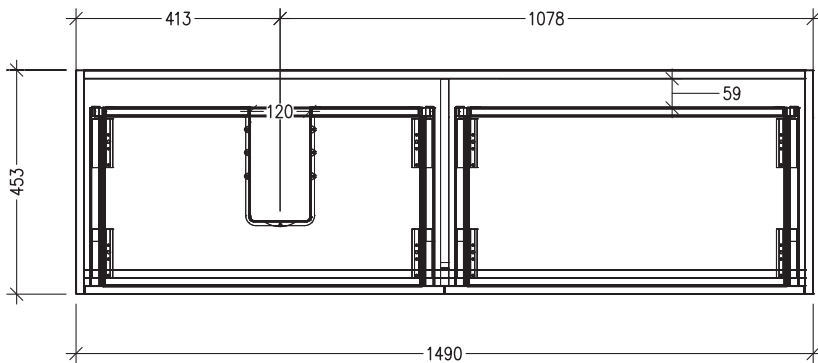

### Technical Details

Note: All measurements shown are in millimetres. Sizes are nominal.

TOP VIEW

FRONT VIEW

SIDE VIEW

### Features

- 4 Drawers Wall Hung
- Cabinet with Negative Timber Detail
- Left Hand Offset Basin with Slab Top
- Melamine laminate on moisture resistant board
- Dimensions: H650 x W1500 x D453
- Designed & Assembled in NZ

### Technical Details

*Note: All measurements shown are in millimetres. Sizes are nominal.*

TOP VIEW

FRONT VIEW

SIDE VIEW