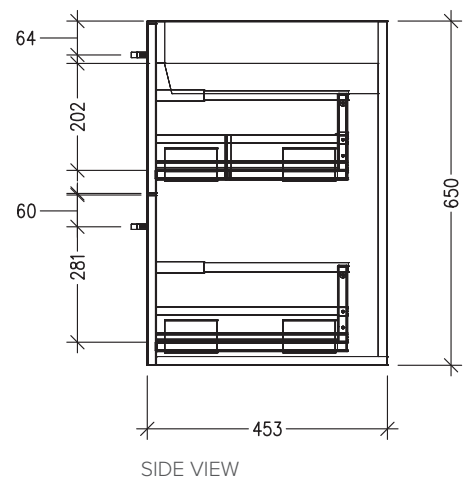

### Technical Details

Note: All measurements shown are in millimetres. Sizes are nominal.

TOP VIEW

FRONT VIEW

SIDE VIEW

### Features

- 4 Drawers Wall Hung
- Cabinet with Negative Timber Detail
- Left Hand Offset Basin with Slab Top
- Melamine laminate on moisture resistant board
- Dimensions: H650 x W1500 x D453
- Designed & Assembled in NZ

### Technical Details

*Note: All measurements shown are in millimetres. Sizes are nominal.*

TOP VIEW

FRONT VIEW

SIDE VIEW