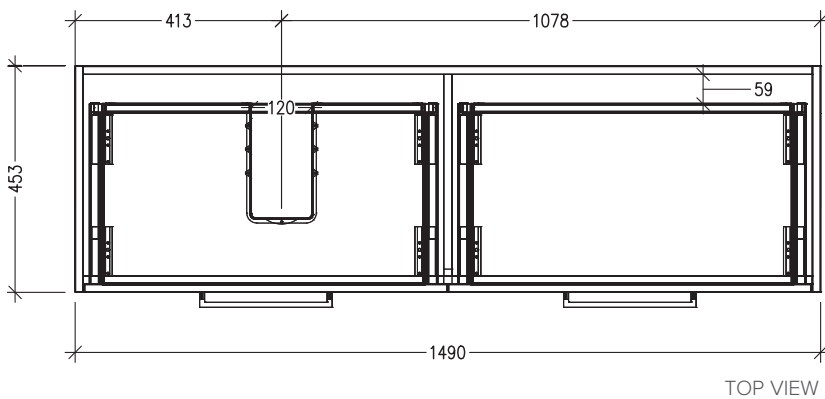

### Technical Details

Note: All measurements shown are in millimetres. Sizes are nominal.

TOP VIEW

FRONT VIEW

SIDE VIEW

### Features

- 4 Drawers Wall Hung
- Cabinet with Handle
- Left Hand Offset Basin with Slab Top
- Melamine laminate on moisture resistant board
- Dimensions: H650 x W1500 x D453
- Designed & Assembled in NZ

### Technical Details

*Note: All measurements shown are in millimetres. Sizes are nominal.*

TOP VIEW

FRONT VIEW

SIDE VIEW