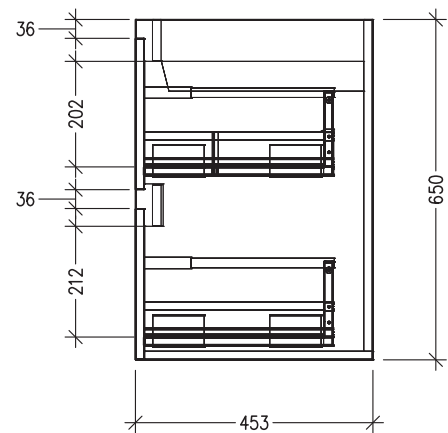

### Features

- 4 Drawers Wall Hung
- Cabinet with Extrusion
- Left Hand Offset Basin with Slab Top
- Melamine laminate on moisture resistant board
- Dimensions: H650 x W1500 x D453
- Designed & Assembled in NZ

### Technical Details

Note: All measurements shown are in millimetres. Sizes are nominal.

TOP VIEW

FRONT VIEW

SIDE VIEW

### Features

- 4 Drawers Wall Hung
- Cabinet with Negative Timber Detail
- Left Hand Offset Basin with Slab Top
- Melamine laminate on moisture resistant board
- Dimensions: H650 x W1500 x D453
- Designed & Assembled in NZ

### Technical Details

*Note: All measurements shown are in millimetres. Sizes are nominal.*

TOP VIEW

FRONT VIEW

SIDE VIEW