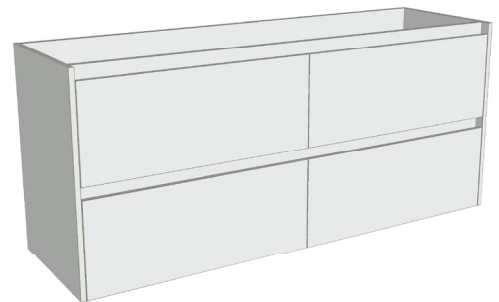

SPECIFICATION SHEET

Sahara Luxe 1500mm 4 Drawers Left Hand Offset Basin Wall Vanity

Code: 10302L

Features

- 4 Drawers Wall Hung
- Cabinet with Negative Timber Detail
- Left Hand Offset Basin with Slab Top
- Melamine laminate on moisture resistant board
- Dimensions: H650 x W1500 x D453
- Designed & Assembled in NZ

*Note: Vessel basins are purchased separately.
Visit www.newtech.co.nz for the full range of vessel basin options.*

Technical Details

Note: All measurements shown are in millimetres. Sizes are nominal.

FRONT VIEW