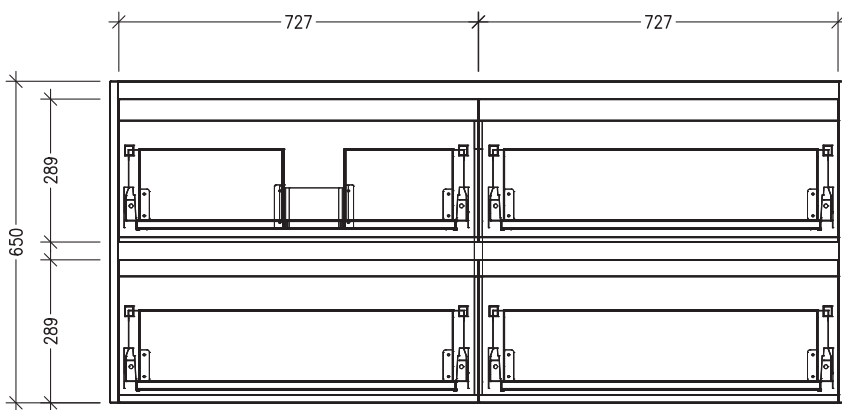

### Technical Details

Note: All measurements shown are in millimetres. Sizes are nominal.

TOP VIEW

FRONT VIEW

SIDE VIEW

### Features

- 4 Drawers Wall Hung
- Cabinet with Negative Timber Detail
- Left Hand Offset Basin with Slab Top
- Melamine laminate on moisture resistant board
- Dimensions: H650 x W1500 x D453
- Designed & Assembled in NZ

### Technical Details

*Note: All measurements shown are in millimetres. Sizes are nominal.*

TOP VIEW

FRONT VIEW

SIDE VIEW