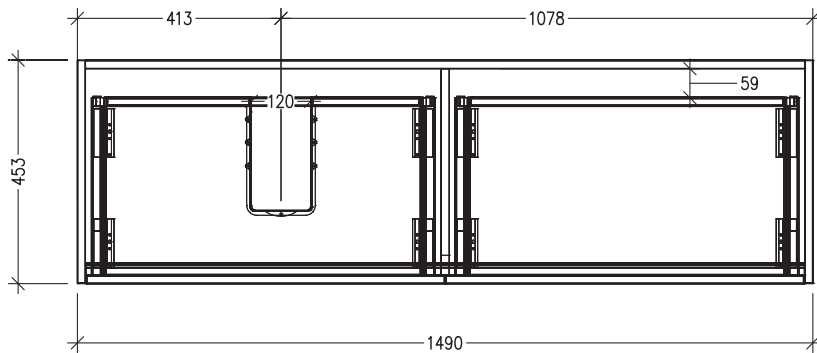

## Sahara Luxe 1500mm 4 Drawers Left Hand Offset Basin Wall Vanity

Code: 10302L

### Features

- 4 Drawers Wall Hung
- Cabinet with Extrusion
- Left Hand Offset Basin with Slab Top
- Melamine laminate on moisture resistant board
- Dimensions: H650 x W1500 x D453
- Designed & Assembled in NZ

### Technical Details

Note: All measurements shown are in millimetres. Sizes are nominal.

TOP VIEW

FRONT VIEW

SIDE VIEW

### Technical Details

*Note: All measurements shown are in millimetres. Sizes are nominal.*

TOP VIEW

FRONT VIEW

SIDE VIEW