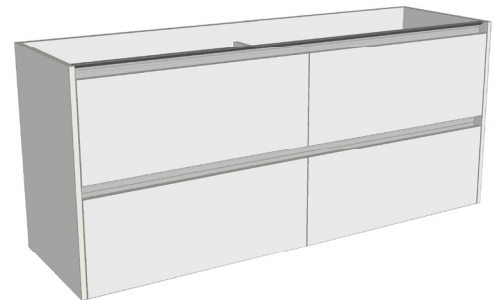

SPECIFICATION SHEET

Sahara Luxe 1500mm 4 Drawers Left Hand Offset Basin Wall Vanity

Code: 10302L

Features

- 4 Drawers Wall Hung
- Cabinet with Extrusion
- Left Hand Offset Basin with Slab Top
- Melamine laminate on moisture resistant board
- Dimensions: H650 x W1500 x D453
- Designed & Assembled in NZ

*Note: Vessel basins are purchased separately.
Visit www.newtech.co.nz for the full range of vessel basin options.*

Technical Details

Note: All measurements shown are in millimetres. Sizes are nominal.

FRONT VIEW