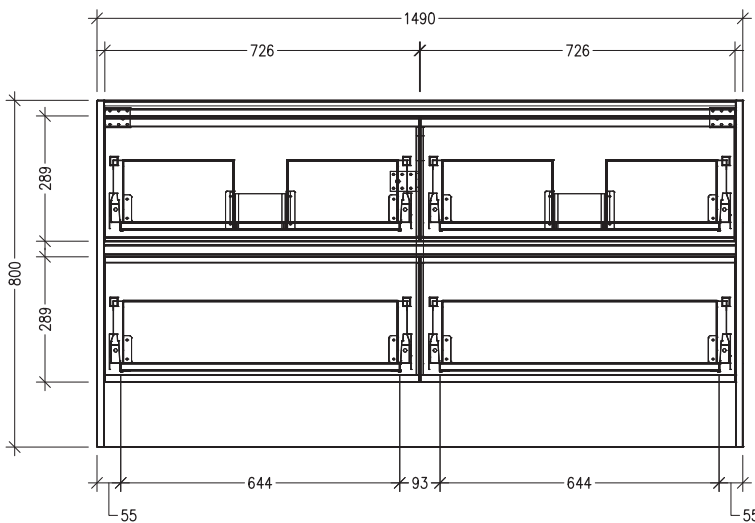

SPECIFICATION SHEET

Sahara Luxe 1500mm 4 Drawers Double Basin Floorstanding Vanity

Code: 10398

Features

- 4 Drawers Floorstanding
- Cabinet with Extrusion
- Double Basin with Slab Top
- Melamine laminate on moisture resistant board
- Dimensions: H800 x W1500 x D453
- Designed & Assembled in NZ

*Note: Vessel basins are purchased separately.
Visit www.newtech.co.nz for the full range of vessel basin options.*

Technical Details

Note: All measurements shown are in millimetres. Sizes are nominal.

TOP VIEW

FRONT VIEW

SIDE VIEW

SPECIFICATION SHEET

Sahara Luxe 1500mm 4 Drawers Double Basin Floorstanding Vanity

Code: 10398

Features

- 4 Drawers Floorstanding
- Cabinet with Handle
- Double Basin with Slab Top
- Melamine laminate on moisture resistant board
- Dimensions: H800 x W1500 x D453
- Designed & Assembled in NZ

FRONT VIEW

SIDE VIEW

SPECIFICATION SHEET

Sahara Luxe 1500mm 4 Drawers Double Basin Floorstanding Vanity

Code: 10398

Features

- 4 Drawers Floorstanding
- Cabinet with Negative Timber Detail
- Double Basin with Slab Top
- Melamine laminate on moisture resistant board
- Dimensions: H800 x W1500 x D453
- Designed & Assembled in NZ