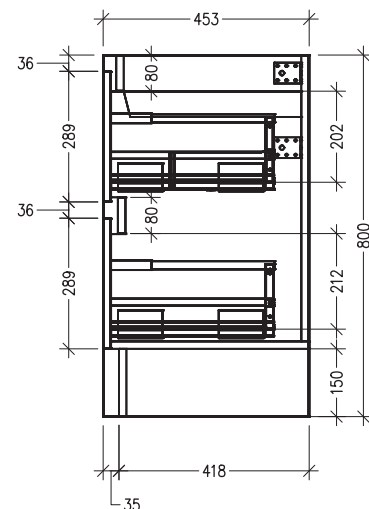

FRONT VIEW

SIDE VIEW

SPECIFICATION SHEET

Sahara Luxe 1500mm 4 Drawers Double Basin Floorstanding Vanity

Code: 10398

Features

- 4 Drawers Floorstanding
- Cabinet with Handle
- Double Basin with Slab Top
- Melamine laminate on moisture resistant board
- Dimensions: H800 x W1500 x D453
- Designed & Assembled in NZ

FRONT VIEW

SIDE VIEW

SPECIFICATION SHEET

Sahara Luxe 1500mm 4 Drawers Double Basin Floorstanding Vanity

Code: 10398

Features

- 4 Drawers Floorstanding
- Cabinet with Negative Timber Detail
- Double Basin with Slab Top
- Melamine laminate on moisture resistant board
- Dimensions: H800 x W1500 x D453
- Designed & Assembled in NZ

*Note: Vessel basins are purchased separately.
Visit www.newtech.co.nz for the full range of vessel basin options.*

Technical Details

Note: All measurements shown are in millimetres. Sizes are nominal.

TOP VIEW

FRONT VIEW

SIDE VIEW