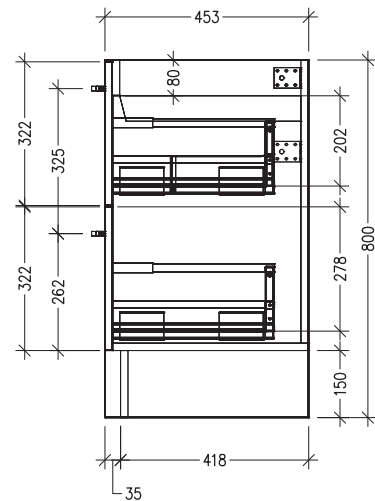

FRONT VIEW

SIDE VIEW

SPECIFICATION SHEET

Sahara Luxe 1500mm 4 Drawers Double Basin Floorstanding Vanity

Code: 10398

Features

- 4 Drawers Floorstanding
- Cabinet with Handle
- Double Basin with Slab Top
- Melamine laminate on moisture resistant board
- Dimensions: H800 x W1500 x D453
- Designed & Assembled in NZ

*Note: Vessel basins are purchased separately.
Visit www.newtech.co.nz for the full range of vessel basin options.*

Technical Details

Note: All measurements shown are in millimetres. Sizes are nominal.

TOP VIEW

FRONT VIEW

SIDE VIEW

SPECIFICATION SHEET

Sahara Luxe 1500mm 4 Drawers Double Basin Floorstanding Vanity

Code: 10398

Features

- 4 Drawers Floorstanding
- Cabinet with Negative Timber Detail
- Double Basin with Slab Top
- Melamine laminate on moisture resistant board
- Dimensions: H800 x W1500 x D453
- Designed & Assembled in NZ