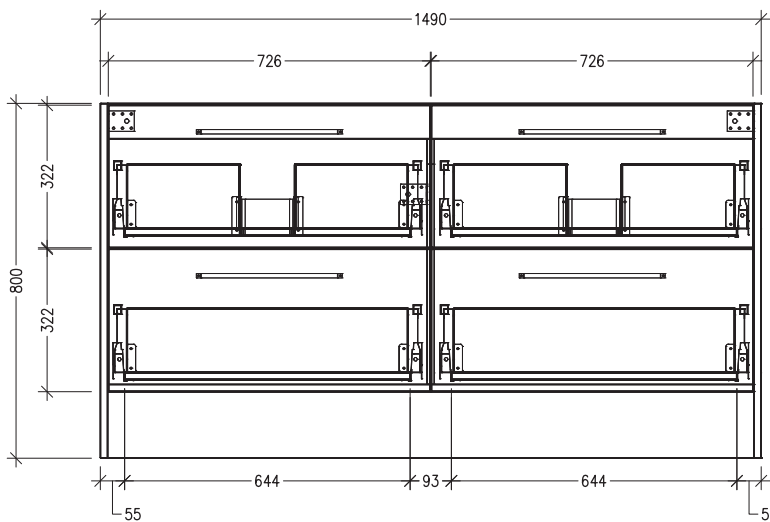

SPECIFICATION SHEET

Sahara Luxe 1500mm 4 Drawers Double Basin Floorstanding Vanity

Code: 10398

Features

- 4 Drawers Floorstanding
- Cabinet with Extrusion
- Double Basin with Slab Top
- Melamine laminate on moisture resistant board
- Dimensions: H800 x W1500 x D453
- Designed & Assembled in NZ

FRONT VIEW

SIDE VIEW

SPECIFICATION SHEET

Sahara Luxe 1500mm 4 Drawers Double Basin Floorstanding Vanity

Code: 10398

Features

- 4 Drawers Floorstanding
- Cabinet with Handle
- Double Basin with Slab Top
- Melamine laminate on moisture resistant board
- Dimensions: H800 x W1500 x D453
- Designed & Assembled in NZ

*Note: Vessel basins are purchased separately.
Visit www.newtech.co.nz for the full range of vessel basin options.*

Technical Details

Note: All measurements shown are in millimetres. Sizes are nominal.

TOP VIEW

FRONT VIEW

SIDE VIEW

SPECIFICATION SHEET

Sahara Luxe 1500mm 4 Drawers Double Basin Floorstanding Vanity

Code: 10398

Features

- 4 Drawers Floorstanding
- Cabinet with Negative Timber Detail
- Double Basin with Slab Top
- Melamine laminate on moisture resistant board
- Dimensions: H800 x W1500 x D453
- Designed & Assembled in NZ