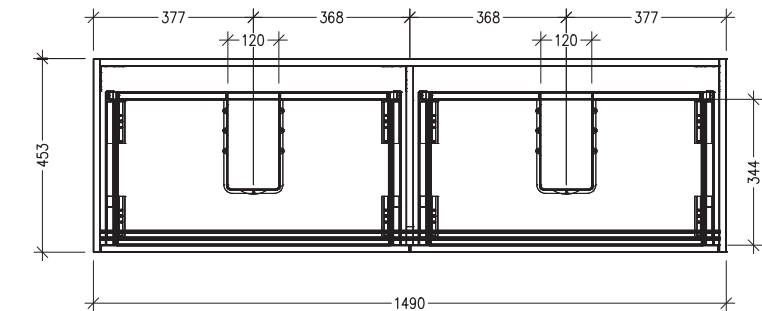

FRONT VIEW

SIDE VIEW

SPECIFICATION SHEET

Sahara Luxe 1500mm 4 Drawers Double Basin Floorstanding Vanity

Code: 10398

Features

- 4 Drawers Floorstanding
- Cabinet with Handle
- Double Basin with Slab Top
- Melamine laminate on moisture resistant board
- Dimensions: H800 x W1500 x D453
- Designed & Assembled in NZ

*Note: Vessel basins are purchased separately.
Visit www.newtech.co.nz for the full range of vessel basin options.*

Technical Details

Note: All measurements shown are in millimetres. Sizes are nominal.

TOP VIEW

FRONT VIEW

SIDE VIEW

SPECIFICATION SHEET

Sahara Luxe 1500mm 4 Drawers Double Basin Floorstanding Vanity

Code: 10398

Features

- 4 Drawers Floorstanding
- Cabinet with Negative Timber Detail
- Double Basin with Slab Top
- Melamine laminate on moisture resistant board
- Dimensions: H800 x W1500 x D453
- Designed & Assembled in NZ