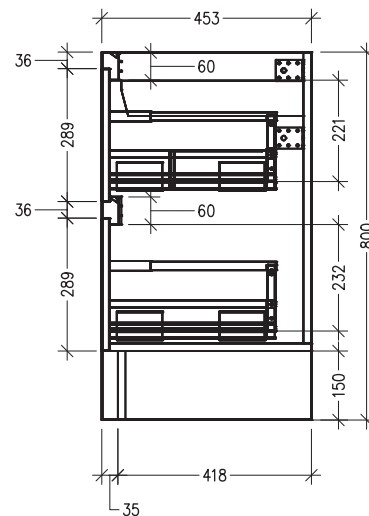

SPECIFICATION SHEET

Sahara Luxe 1500mm 4 Drawers Double Basin Floorstanding Vanity

Code: 10398

Features

- 4 Drawers Floorstanding
- Cabinet with Extrusion
- Double Basin with Slab Top
- Melamine laminate on moisture resistant board
- Dimensions: H800 x W1500 x D453
- Designed & Assembled in NZ

*Note: Vessel basins are purchased separately.
Visit www.newtech.co.nz for the full range of vessel basin options.*

Technical Details

Note: All measurements shown are in millimetres. Sizes are nominal.

TOP VIEW

FRONT VIEW

SIDE VIEW

SPECIFICATION SHEET

Sahara Luxe 1500mm 4 Drawers Double Basin Floorstanding Vanity

Code: 10398

Features

- 4 Drawers Floorstanding
- Cabinet with Handle
- Double Basin with Slab Top
- Melamine laminate on moisture resistant board
- Dimensions: H800 x W1500 x D453
- Designed & Assembled in NZ

FRONT VIEW

SIDE VIEW

SPECIFICATION SHEET

Sahara Luxe 1500mm 4 Drawers Double Basin Floorstanding Vanity

Code: 10398

Features

- 4 Drawers Floorstanding
- Cabinet with Negative Timber Detail
- Double Basin with Slab Top
- Melamine laminate on moisture resistant board
- Dimensions: H800 x W1500 x D453
- Designed & Assembled in NZ