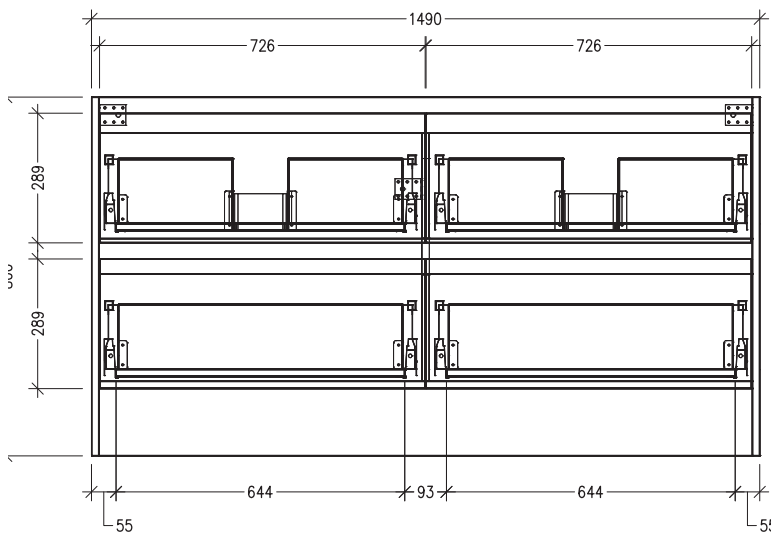

FRONT VIEW

SIDE VIEW

SPECIFICATION SHEET

Sahara Luxe 1500mm 4 Drawers Double Basin Floorstanding Vanity

Code: 10398

Features

- 4 Drawers Floorstanding
- Cabinet with Handle
- Double Basin with Slab Top
- Melamine laminate on moisture resistant board
- Dimensions: H800 x W1500 x D453
- Designed & Assembled in NZ

FRONT VIEW

SIDE VIEW

SPECIFICATION SHEET

Sahara Luxe 1500mm 4 Drawers Double Basin Floorstanding Vanity

Code: 10398

Features

- 4 Drawers Floorstanding
- Cabinet with Negative Timber Detail
- Double Basin with Slab Top
- Melamine laminate on moisture resistant board
- Dimensions: H800 x W1500 x D453
- Designed & Assembled in NZ

*Note: Vessel basins are purchased separately.
Visit www.newtech.co.nz for the full range of vessel basin options.*

Technical Details

Note: All measurements shown are in millimetres. Sizes are nominal.

TOP VIEW

FRONT VIEW

SIDE VIEW