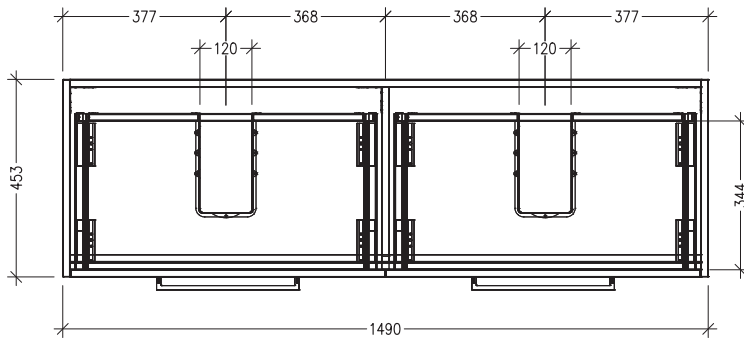

SPECIFICATION SHEET

Sahara Luxe 1500mm 4 Drawers Double Basin Floorstanding Vanity

Code: 10398

Features

- 4 Drawers Floorstanding
- Cabinet with Extrusion
- Double Basin with Slab Top
- Melamine laminate on moisture resistant board
- Dimensions: H800 x W1500 x D453
- Designed & Assembled in NZ

FRONT VIEW

SIDE VIEW

SPECIFICATION SHEET

Sahara Luxe 1500mm 4 Drawers Double Basin Floorstanding Vanity

Code: 10398

Features

- 4 Drawers Floorstanding
- Cabinet with Handle
- Double Basin with Slab Top
- Melamine laminate on moisture resistant board
- Dimensions: H800 x W1500 x D453
- Designed & Assembled in NZ

*Note: Vessel basins are purchased separately.
Visit www.newtech.co.nz for the full range of vessel basin options.*

Technical Details

Note: All measurements shown are in millimetres. Sizes are nominal.

TOP VIEW

FRONT VIEW

SIDE VIEW

SPECIFICATION SHEET

Sahara Luxe 1500mm 4 Drawers Double Basin Floorstanding Vanity

Code: 10398

Features

- 4 Drawers Floorstanding
- Cabinet with Negative Timber Detail
- Double Basin with Slab Top
- Melamine laminate on moisture resistant board
- Dimensions: H800 x W1500 x D453
- Designed & Assembled in NZ