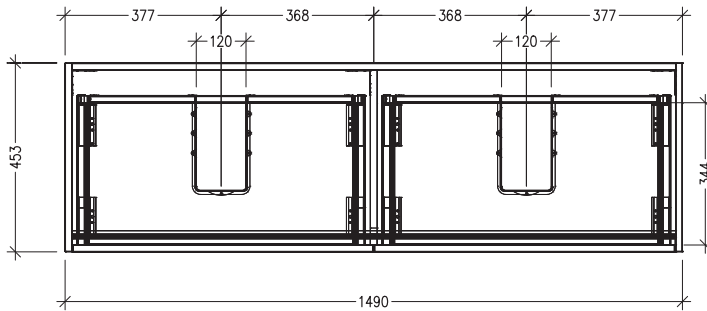

SPECIFICATION SHEET

Sahara Luxe 1500mm 4 Drawers Double Basin Floorstanding Vanity

Code: 10398

Features

- 4 Drawers Floorstanding
- Cabinet with Extrusion
- Double Basin with Slab Top
- Melamine laminate on moisture resistant board
- Dimensions: H800 x W1500 x D453
- Designed & Assembled in NZ

*Note: Vessel basins are purchased separately.
Visit www.newtech.co.nz for the full range of vessel basin options.*

Technical Details

Note: All measurements shown are in millimetres. Sizes are nominal.

TOP VIEW

FRONT VIEW

SIDE VIEW

SPECIFICATION SHEET

Sahara Luxe 1500mm 4 Drawers Double Basin Floorstanding Vanity

Code: 10398

Features

- 4 Drawers Floorstanding
- Cabinet with Handle
- Double Basin with Slab Top
- Melamine laminate on moisture resistant board
- Dimensions: H800 x W1500 x D453
- Designed & Assembled in NZ

FRONT VIEW

SIDE VIEW

SPECIFICATION SHEET

Sahara Luxe 1500mm 4 Drawers Double Basin Floorstanding Vanity

Code: 10398

Features

- 4 Drawers Floorstanding
- Cabinet with Negative Timber Detail
- Double Basin with Slab Top
- Melamine laminate on moisture resistant board
- Dimensions: H800 x W1500 x D453
- Designed & Assembled in NZ