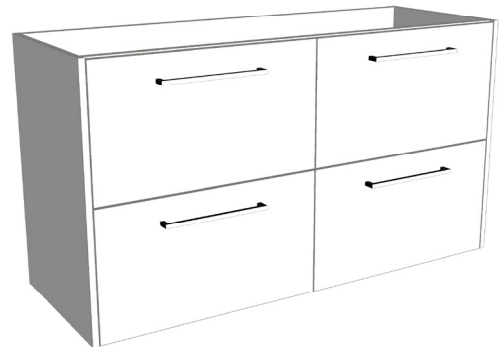

Technical Details

Note: All measurements shown are in millimetres. Sizes are nominal.