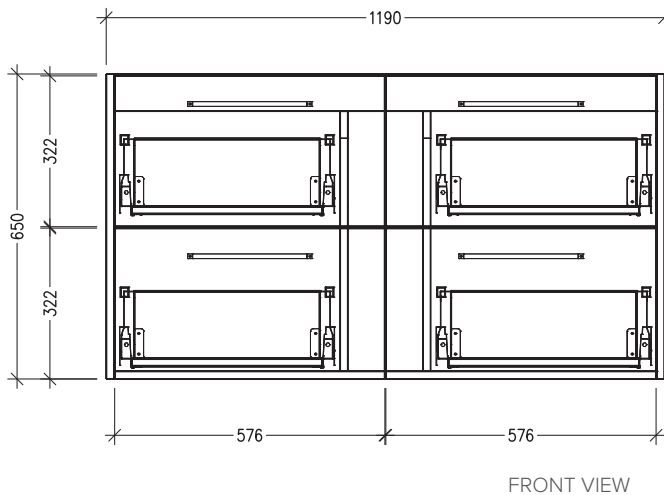

Technical Details

Note: All measurements shown are in millimetres. Sizes are nominal.