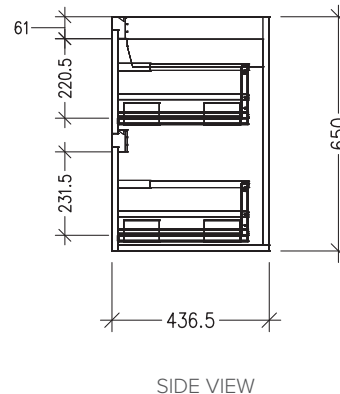

### Features

- 4 Drawers Wall Hung
- Cabinet with Extrusion
- Centre Vessel Basin with Slab Top
- Melamine laminate on moisture resistant board
- Dimensions: H650 x W1200 x D437
- Designed & Assembled in NZ

### Technical Details

Note: All measurements shown are in millimetres. Sizes are nominal.

### Features

- 4 Drawers Wall Hung
- Cabinet with Handle
- Centre Vessel Basin with Slab Top
- Melamine laminate on moisture resistant board
- Dimensions: H650 x W1200 x D437
- Designed & Assembled in NZ