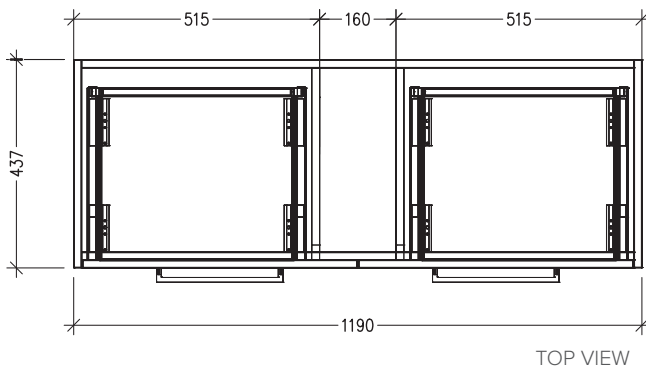

### Features

- 4 Drawers Wall Hung
- Cabinet with Extrusion
- Centre Vessel Basin with Slab Top
- Melamine laminate on moisture resistant board
- Dimensions: H650 x W1200 x D437
- Designed & Assembled in NZ

### Features

- 4 Drawers Wall Hung
- Cabinet with Handle
- Centre Vessel Basin with Slab Top
- Melamine laminate on moisture resistant board
- Dimensions: H650 x W1200 x D437
- Designed & Assembled in NZ

### Technical Details

Note: All measurements shown are in millimetres. Sizes are nominal.