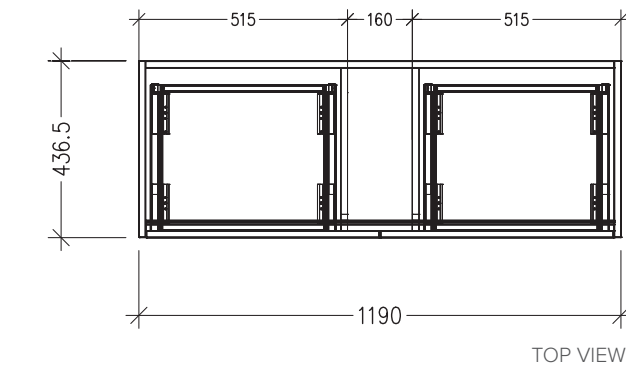

## Sahara Luxe 1200mm 4 Drawers Double Tier Wall Vanity

Code: 10286

### Features

- 4 Drawers Wall Hung
- Cabinet with Extrusion
- Centre Vessel Basin with Slab Top
- Melamine laminate on moisture resistant board
- Dimensions: H650 x W1200 x D437
- Designed & Assembled in NZ

### Technical Details

Note: All measurements shown are in millimetres. Sizes are nominal.

### Features

- 4 Drawers Wall Hung
- Cabinet with Handle
- Centre Vessel Basin with Slab Top
- Melamine laminate on moisture resistant board
- Dimensions: H650 x W1200 x D437
- Designed & Assembled in NZ