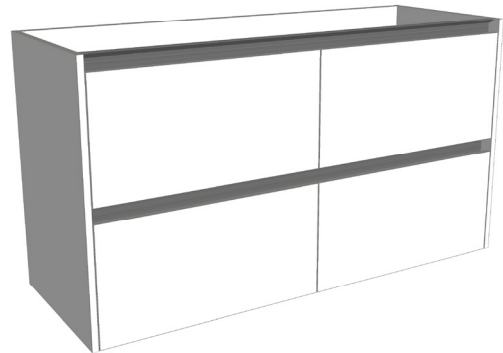

Technical Details

Note: All measurements shown are in millimetres. Sizes are nominal.