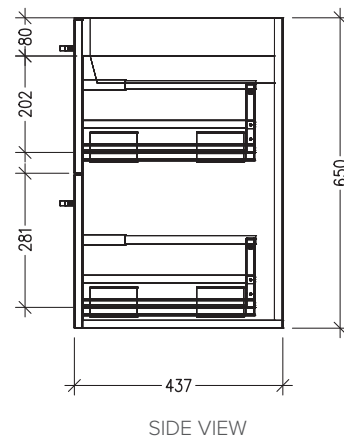

### Technical Details

Note: All measurements shown are in millimetres. Sizes are nominal.

## Sahara Luxe 1200mm 4 Drawers Double Tier Wall Vanity

Code: 10286

### Features

- 4 Drawers Wall Hung
- Cabinet with Handle
- Centre Vessel Basin with Slab Top
- Melamine laminate on moisture resistant board
- Dimensions: H650 x W1200 x D437
- Designed & Assembled in NZ