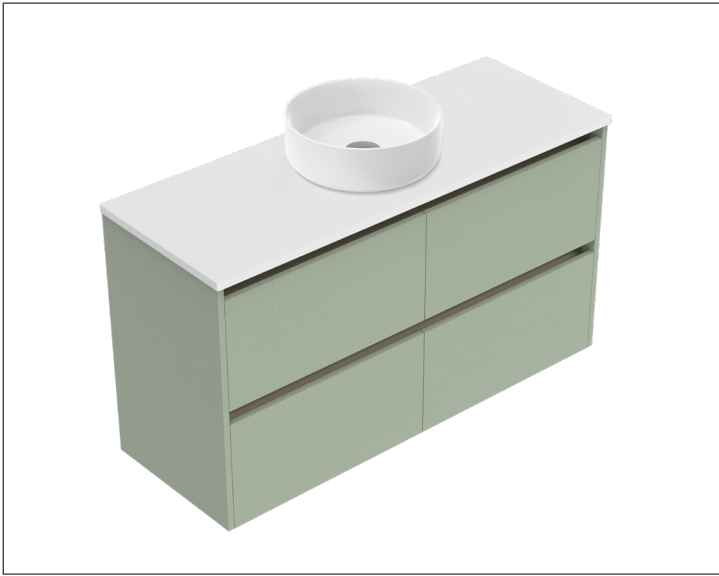

### Features

- 4 Drawers Wall Hung
- Cabinet with Extrusion
- Centre Vessel Basin with Slab Top
- Melamine laminate on moisture resistant board
- Dimensions: H650 x W1200 x D437
- Designed & Assembled in NZ

### Features

- 4 Drawers Wall Hung
- Cabinet with Handle
- Centre Vessel Basin with Slab Top
- Melamine laminate on moisture resistant board
- Dimensions: H650 x W1200 x D437
- Designed & Assembled in NZ

### Features

- 4 Drawers Wall Hung
- Cabinet with Negative Timber Detail
- Centre Vessel Basin with Slab Top
- Melamine laminate on moisture resistant board
- Dimensions: H650 x W1200 x D437
- Designed & Assembled in NZ