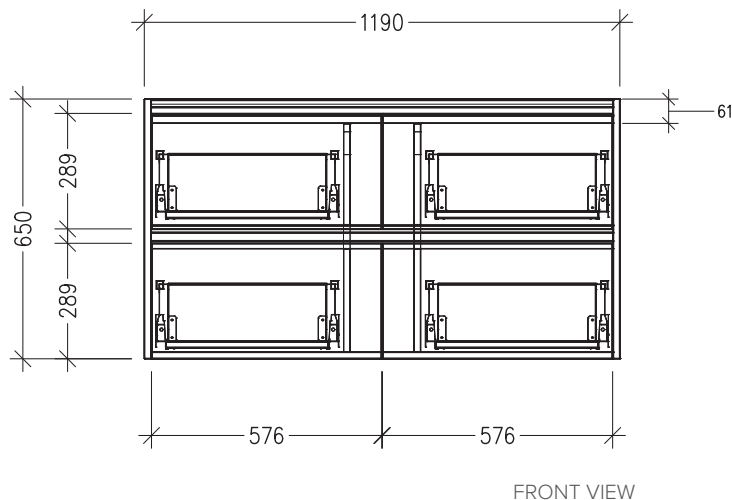

## Sahara Luxe 1200mm 4 Drawers Double Tier Wall Vanity

Code: 10286

### Features

- 4 Drawers Wall Hung
- Cabinet with Extrusion
- Centre Vessel Basin with Slab Top
- Melamine laminate on moisture resistant board
- Dimensions: H650 x W1200 x D437
- Designed & Assembled in NZ

### Technical Details

Note: All measurements shown are in millimetres. Sizes are nominal.

### Features

- 4 Drawers Wall Hung
- Cabinet with Handle
- Centre Vessel Basin with Slab Top
- Melamine laminate on moisture resistant board
- Dimensions: H650 x W1200 x D437
- Designed & Assembled in NZ