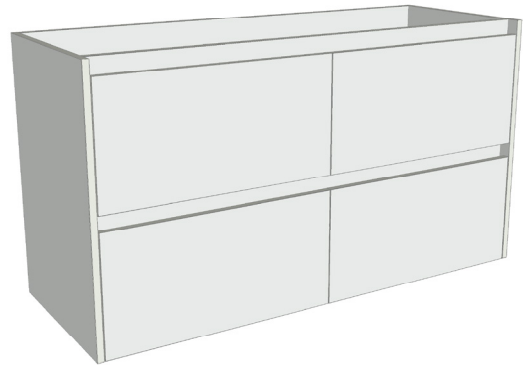

SPECIFICATION SHEET

Sahara Luxe 1200mm 4 Drawers Right Hand Offset Basin Wall Vanity

Code: 10290R

Features

- 4 Drawers Wall Hung
- Cabinet with Negative Timber Detail
- Right Hand Offset Basin with Slab Top
- Melamine laminate on moisture resistant board
- Dimensions: H650 x W1200 x D453
- Designed & Assembled in NZ

*Note: Vessel basins are purchased separately.
Visit www.newtech.co.nz for the full range of vessel basin options.*

Technical Details

Note: All measurements shown are in millimetres. Sizes are nominal.

FRONT VIEW