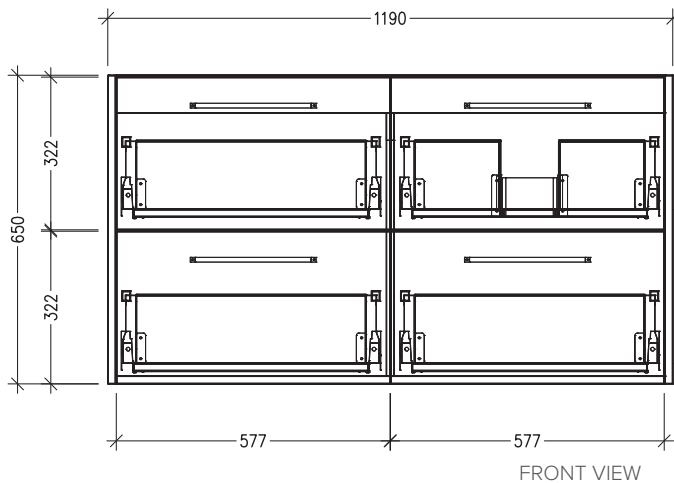

### Technical Details

Note: All measurements shown are in millimetres. Sizes are nominal.

TOP VIEW

FRONT VIEW

SIDE VIEW

### Features

- 4 Drawers Wall Hung
- Cabinet with Handle
- Right Hand Offset Basin with Slab Top
- Melamine laminate on moisture resistant board
- Dimensions: H650 x W1200 x D453
- Designed & Assembled in NZ

### Technical Details

Note: All measurements shown are in millimetres. Sizes are nominal.