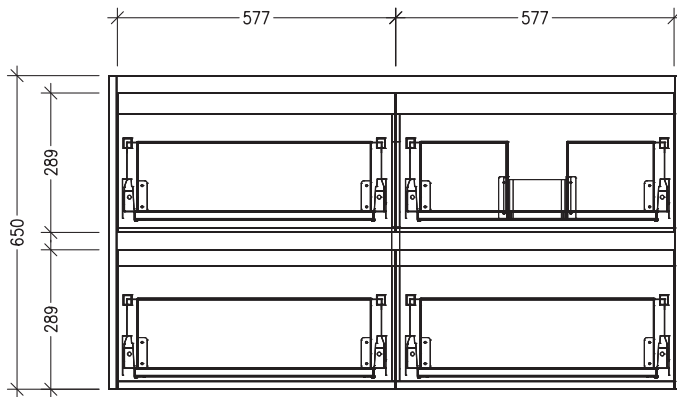

### Technical Details

Note: All measurements shown are in millimetres. Sizes are nominal.

### Features

- 4 Drawers Wall Hung
- Cabinet with Negative Timber Detail
- Right Hand Offset Basin with Slab Top
- Melamine laminate on moisture resistant board
- Dimensions: H650 x W1200 x D453
- Designed & Assembled in NZ

### Technical Details

Note: All measurements shown are in millimetres. Sizes are nominal.

TOP VIEW

FRONT VIEW

SIDE VIEW