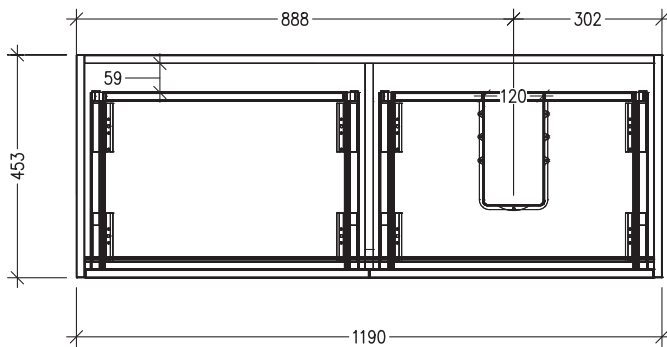

## Sahara Luxe 1200mm 4 Drawers Right Hand Offset Basin Wall Vanity

Code: 10290R

### Features

- 4 Drawers Wall Hung
- Cabinet with Extrusion
- Right Hand Offset Basin with Slab Top
- Melamine laminate on moisture resistant board
- Dimensions: H650 x W1200 x D453
- Designed & Assembled in NZ

### Technical Details

Note: All measurements shown are in millimetres. Sizes are nominal.

TOP VIEW

FRONT VIEW

SIDE VIEW