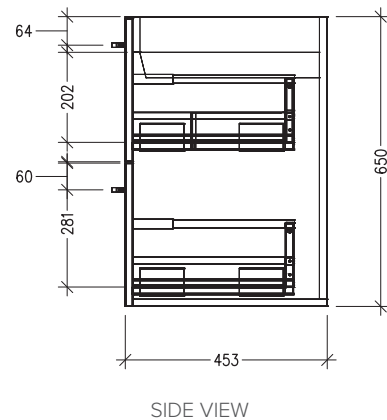

### Technical Details

Note: All measurements shown are in millimetres. Sizes are nominal.

TOP VIEW

FRONT VIEW

SIDE VIEW

### Features

- 4 Drawers Wall Hung
- Cabinet with Handle
- Right Hand Offset Basin with Slab Top
- Melamine laminate on moisture resistant board
- Dimensions: H650 x W1200 x D453
- Designed & Assembled in NZ

### Technical Details

Note: All measurements shown are in millimetres. Sizes are nominal.