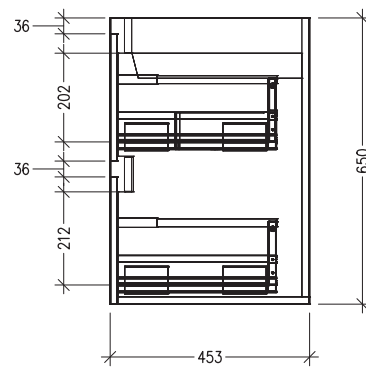

### Features

- 4 Drawers Wall Hung
- Cabinet with Extrusion
- Right Hand Offset Basin with Slab Top
- Melamine laminate on moisture resistant board
- Dimensions: H650 x W1200 x D453
- Designed & Assembled in NZ

### Technical Details

Note: All measurements shown are in millimetres. Sizes are nominal.

### Features

- 4 Drawers Wall Hung
- Cabinet with Negative Timber Detail
- Right Hand Offset Basin with Slab Top
- Melamine laminate on moisture resistant board
- Dimensions: H650 x W1200 x D453
- Designed & Assembled in NZ

### Technical Details

Note: All measurements shown are in millimetres. Sizes are nominal.

TOP VIEW

FRONT VIEW

SIDE VIEW