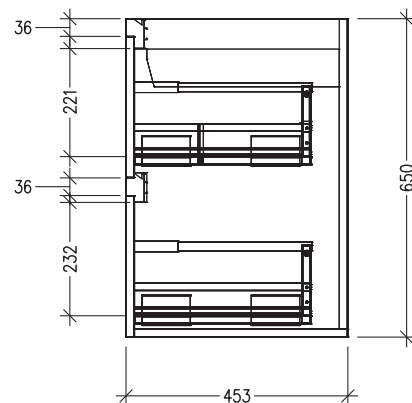

### Features

- 4 Drawers Wall Hung
- Cabinet with Extrusion
- Right Hand Offset Basin with Slab Top
- Melamine laminate on moisture resistant board
- Dimensions: H650 x W1200 x D453
- Designed & Assembled in NZ

### Technical Details

Note: All measurements shown are in millimetres. Sizes are nominal.

TOP VIEW

FRONT VIEW

SIDE VIEW

### Features

- 4 Drawers Wall Hung
- Cabinet with Handle
- Right Hand Offset Basin with Slab Top
- Melamine laminate on moisture resistant board
- Dimensions: H650 x W1200 x D453
- Designed & Assembled in NZ