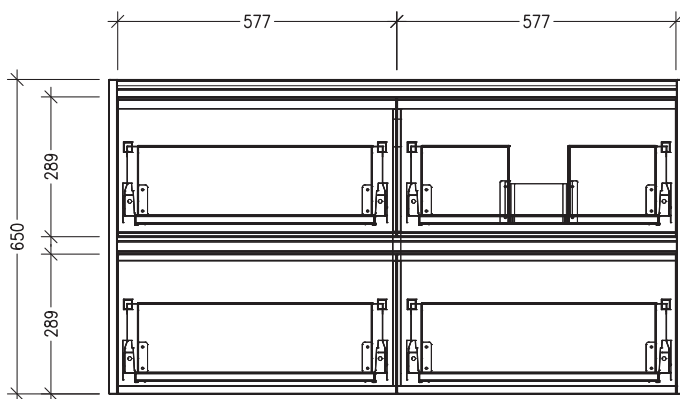

### Features

- 4 Drawers Wall Hung
- Cabinet with Extrusion
- Right Hand Offset Basin with Slab Top
- Melamine laminate on moisture resistant board
- Dimensions: H650 x W1200 x D453
- Designed & Assembled in NZ

### Technical Details

Note: All measurements shown are in millimetres. Sizes are nominal.

TOP VIEW

FRONT VIEW

SIDE VIEW

### Features

- 4 Drawers Wall Hung
- Cabinet with Handle
- Right Hand Offset Basin with Slab Top
- Melamine laminate on moisture resistant board
- Dimensions: H650 x W1200 x D453
- Designed & Assembled in NZ