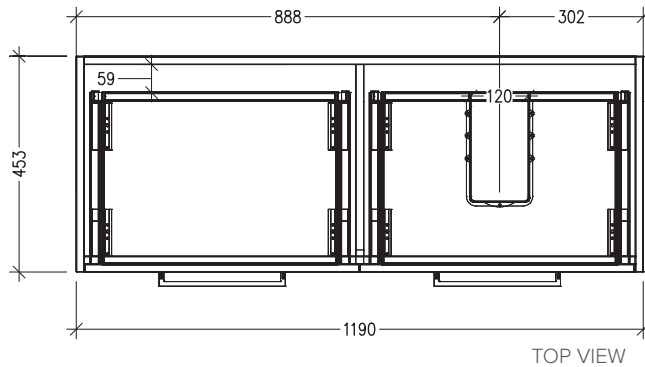

### Technical Details

Note: All measurements shown are in millimetres. Sizes are nominal.

TOP VIEW

FRONT VIEW

SIDE VIEW

### Features

- 4 Drawers Wall Hung
- Cabinet with Handle
- Right Hand Offset Basin with Slab Top
- Melamine laminate on moisture resistant board
- Dimensions: H650 x W1200 x D453
- Designed & Assembled in NZ

### Technical Details

Note: All measurements shown are in millimetres. Sizes are nominal.