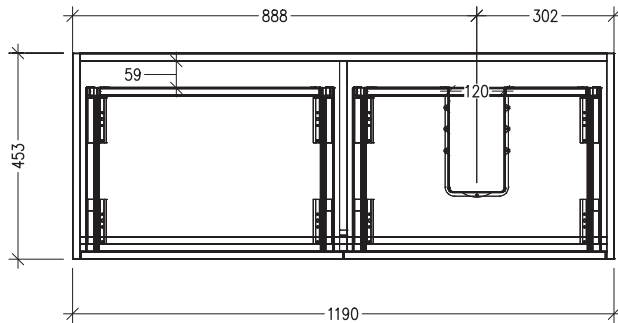

### Technical Details

Note: All measurements shown are in millimetres. Sizes are nominal.

## Sahara Luxe 1200mm 4 Drawers Right Hand Offset Basin Wall Vanity

Code: 10290R

### Features

- 4 Drawers Wall Hung
- Cabinet with Negative Timber Detail
- Right Hand Offset Basin with Slab Top
- Melamine laminate on moisture resistant board
- Dimensions: H650 x W1200 x D453
- Designed & Assembled in NZ

### Technical Details

Note: All measurements shown are in millimetres. Sizes are nominal.

TOP VIEW

FRONT VIEW

SIDE VIEW