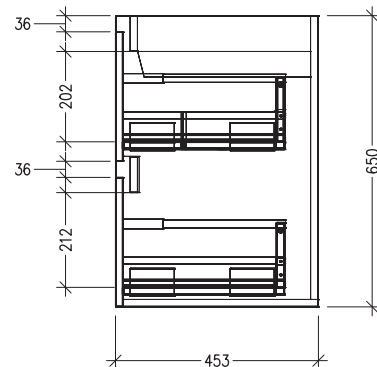

### Features

- 4 Drawers Wall Hung
- Cabinet with Extrusion
- Left Hand Offset Basin with Slab Top
- Melamine laminate on moisture resistant board
- Dimensions: H650 x W1200 x D453
- Designed & Assembled in NZ

### Technical Details

Note: All measurements shown are in millimetres. Sizes are nominal.

### Features

- 4 Drawers Wall Hung
- Cabinet with Negative Timber Detail
- Left Hand Offset Basin with Slab Top
- Melamine laminate on moisture resistant board
- Dimensions: H650 x W1200 x D453
- Designed & Assembled in NZ

### Technical Details

Note: All measurements shown are in millimetres. Sizes are nominal.

TOP VIEW

FRONT VIEW

SIDE VIEW