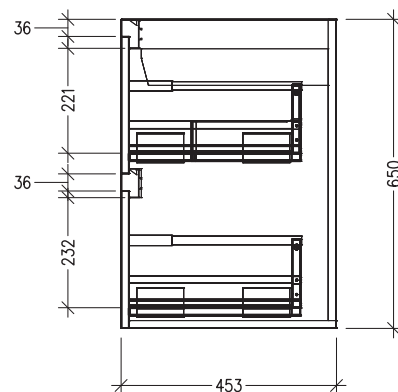

### Technical Details

Note: All measurements shown are in millimetres. Sizes are nominal.

TOP VIEW

FRONT VIEW

SIDE VIEW

### Features

- 4 Drawers Wall Hung
- Cabinet with Handle
- Left Hand Offset Basin with Slab Top
- Melamine laminate on moisture resistant board
- Dimensions: H650 x W1200 x D453
- Designed & Assembled in NZ

### Technical Details

Note: All measurements shown are in millimetres. Sizes are nominal.