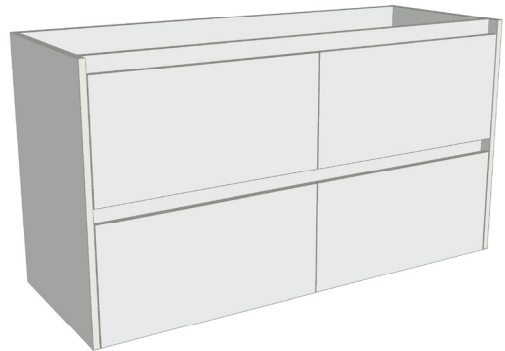

SPECIFICATION SHEET

Sahara Luxe 1200mm 4 Drawers Left Hand Offset Basin Wall Vanity

Code: 10290L

Features

- 4 Drawers Wall Hung
- Cabinet with Negative Timber Detail
- Left Hand Offset Basin with Slab Top
- Melamine laminate on moisture resistant board
- Dimensions: H650 x W1200 x D453
- Designed & Assembled in NZ

*Note: Vessel basins are purchased separately.
Visit www.newtech.co.nz for the full range of vessel basin options.*

Technical Details

Note: All measurements shown are in millimetres. Sizes are nominal.

FRONT VIEW