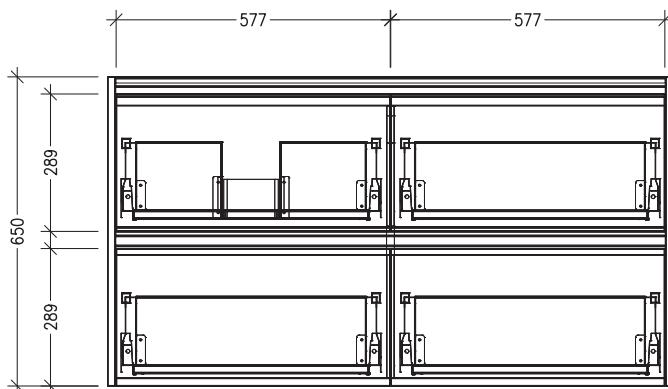

### Features

- 4 Drawers Wall Hung
- Cabinet with Extrusion
- Left Hand Offset Basin with Slab Top
- Melamine laminate on moisture resistant board
- Dimensions: H650 x W1200 x D453
- Designed & Assembled in NZ

### Technical Details

Note: All measurements shown are in millimetres. Sizes are nominal.

TOP VIEW

FRONT VIEW

SIDE VIEW

### Features

- 4 Drawers Wall Hung
- Cabinet with Handle
- Left Hand Offset Basin with Slab Top
- Melamine laminate on moisture resistant board
- Dimensions: H650 x W1200 x D453
- Designed & Assembled in NZ