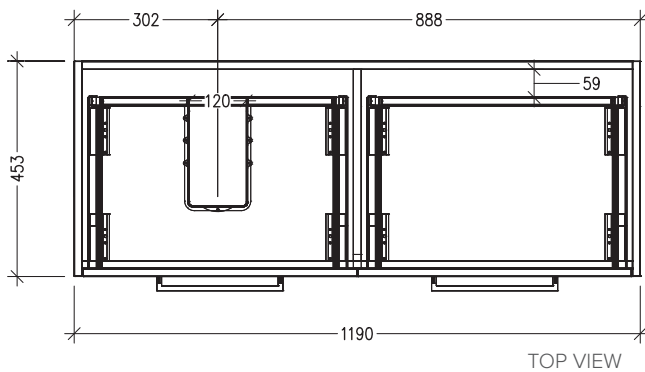

### Technical Details

Note: All measurements shown are in millimetres. Sizes are nominal.

TOP VIEW

FRONT VIEW

SIDE VIEW

### Features

- 4 Drawers Wall Hung
- Cabinet with Handle
- Left Hand Offset Basin with Slab Top
- Melamine laminate on moisture resistant board
- Dimensions: H650 x W1200 x D453
- Designed & Assembled in NZ

### Technical Details

Note: All measurements shown are in millimetres. Sizes are nominal.