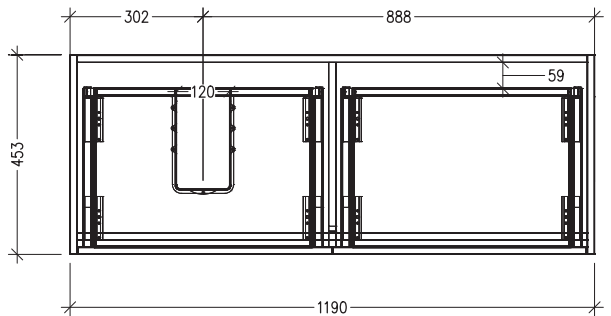

### Technical Details

Note: All measurements shown are in millimetres. Sizes are nominal.

## Sahara Luxe 1200mm 4 Drawers Left Hand Offset Basin Wall Vanity

Code: 10290L

### Features

- 4 Drawers Wall Hung
- Cabinet with Negative Timber Detail
- Left Hand Offset Basin with Slab Top
- Melamine laminate on moisture resistant board
- Dimensions: H650 x W1200 x D453
- Designed & Assembled in NZ

### Technical Details

Note: All measurements shown are in millimetres. Sizes are nominal.

TOP VIEW

FRONT VIEW

SIDE VIEW