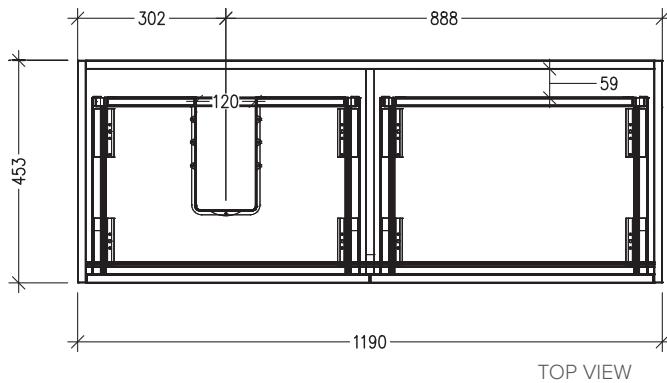

## Sahara Luxe 1200mm 4 Drawers Left Hand Offset Basin Wall Vanity

Code: 10290L

### Features

- 4 Drawers Wall Hung
- Cabinet with Extrusion
- Left Hand Offset Basin with Slab Top
- Melamine laminate on moisture resistant board
- Dimensions: H650 x W1200 x D453
- Designed & Assembled in NZ

### Technical Details

Note: All measurements shown are in millimetres. Sizes are nominal.

TOP VIEW

FRONT VIEW

SIDE VIEW