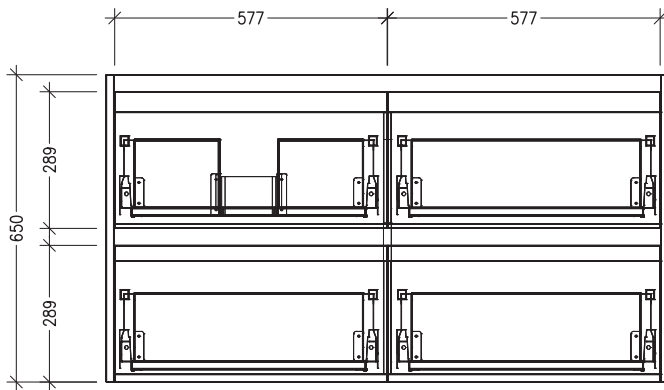

### Technical Details

Note: All measurements shown are in millimetres. Sizes are nominal.

### Features

- 4 Drawers Wall Hung
- Cabinet with Negative Timber Detail
- Left Hand Offset Basin with Slab Top
- Melamine laminate on moisture resistant board
- Dimensions: H650 x W1200 x D453
- Designed & Assembled in NZ

### Technical Details

Note: All measurements shown are in millimetres. Sizes are nominal.

TOP VIEW

FRONT VIEW

SIDE VIEW