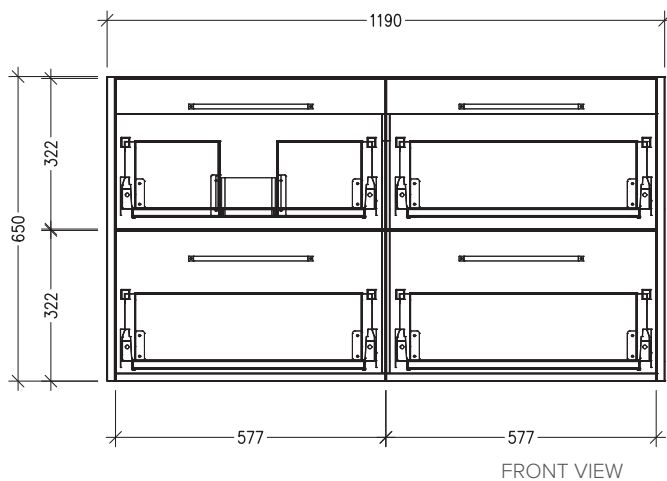

SPECIFICATION SHEET

Sahara Luxe 1200mm 4 Drawers Left Hand Offset Basin Wall Vanity

Code: 10290L

Features

- 4 Drawers Wall Hung
- Cabinet with Handle
- Left Hand Offset Basin with Slab Top
- Melamine laminate on moisture resistant board
- Dimensions: H650 x W1200 x D453
- Designed & Assembled in NZ

*Note: Vessel basins are purchased separately.
Visit www.newtech.co.nz for the full range of vessel basin options.*

Technical Details

Note: All measurements shown are in millimetres. Sizes are nominal.