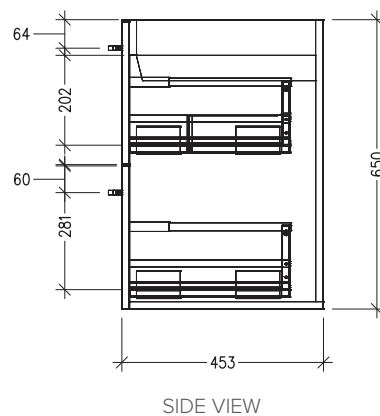

### Technical Details

Note: All measurements shown are in millimetres. Sizes are nominal.

TOP VIEW

FRONT VIEW

SIDE VIEW

### Features

- 4 Drawers Wall Hung
- Cabinet with Handle
- Left Hand Offset Basin with Slab Top
- Melamine laminate on moisture resistant board
- Dimensions: H650 x W1200 x D453
- Designed & Assembled in NZ

### Technical Details

Note: All measurements shown are in millimetres. Sizes are nominal.