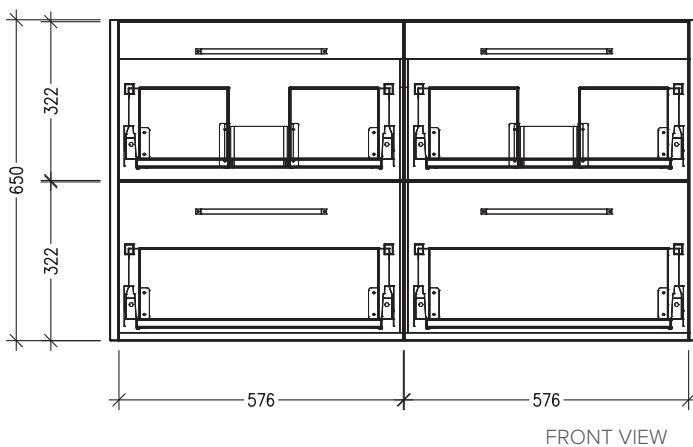

SPECIFICATION SHEET

Sahara Luxe 1200mm 4 Drawers Double Basin Wall Vanity

Code: 10294

Features

- 4 Drawers Wall Hung
- Cabinet with Extrusion
- Double Basin with Slab Top
- Melamine laminate on moisture resistant board
- Dimensions: H650 x W1200 x D453
- Designed & Assembled in NZ

FRONT VIEW

SIDE VIEW

SPECIFICATION SHEET

Sahara Luxe 1200mm 4 Drawers Double Basin Wall Vanity

Code: 10294

Features

- 4 Drawers Wall Hung
- Cabinet with Handle
- Double Basin with Slab Top
- Melamine laminate on moisture resistant board
- Dimensions: H650 x W1200 x D453
- Designed & Assembled in NZ

*Note: Vessel basins are purchased separately.
Visit www.newtech.co.nz for the full range of vessel basin options.*

Technical Details

Note: All measurements shown are in millimetres. Sizes are nominal.

SPECIFICATION SHEET

Sahara Luxe 1200mm 4 Drawers Double Basin Wall Vanity

Code: 10294

Features

- 4 Drawers Wall Hung
- Cabinet with Negative Timber Detail
- Double Basin with Slab Top
- Melamine laminate on moisture resistant board
- Dimensions: H650 x W1200 x D453
- Designed & Assembled in NZ