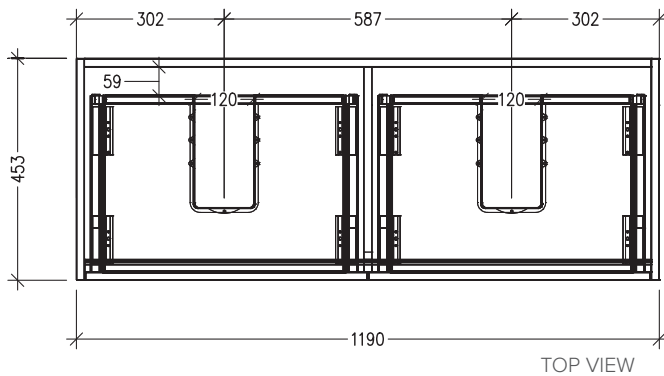

SPECIFICATION SHEET

Sahara Luxe 1200mm 4 Drawers Double Basin Wall Vanity

Code: 10294

Features

- 4 Drawers Wall Hung
- Cabinet with Extrusion
- Double Basin with Slab Top
- Melamine laminate on moisture resistant board
- Dimensions: H650 x W1200 x D453
- Designed & Assembled in NZ

*Note: Vessel basins are purchased separately.
Visit www.newtech.co.nz for the full range of vessel basin options.*

Technical Details

Note: All measurements shown are in millimetres. Sizes are nominal.

TOP VIEW

FRONT VIEW

SIDE VIEW

SPECIFICATION SHEET

Sahara Luxe 1200mm 4 Drawers Double Basin Wall Vanity

Code: 10294

Features

- 4 Drawers Wall Hung
- Cabinet with Handle
- Double Basin with Slab Top
- Melamine laminate on moisture resistant board
- Dimensions: H650 x W1200 x D453
- Designed & Assembled in NZ

Sahara Luxe 1200mm 4 Drawers Double Basin Wall Vanity

Code: 10294

Features

- 4 Drawers Wall Hung
- Cabinet with Negative Timber Detail
- Double Basin with Slab Top
- Melamine laminate on moisture resistant board
- Dimensions: H650 x W1200 x D453
- Designed & Assembled in NZ