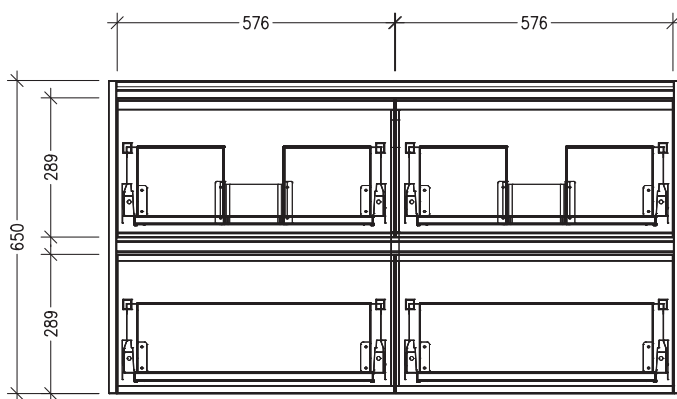

SPECIFICATION SHEET

Sahara Luxe 1200mm 4 Drawers Double Basin Wall Vanity

Code: 10294

Features

- 4 Drawers Wall Hung
- Cabinet with Extrusion
- Double Basin with Slab Top
- Melamine laminate on moisture resistant board
- Dimensions: H650 x W1200 x D453
- Designed & Assembled in NZ

*Note: Vessel basins are purchased separately.
Visit www.newtech.co.nz for the full range of vessel basin options.*

Technical Details

Note: All measurements shown are in millimetres. Sizes are nominal.

TOP VIEW

FRONT VIEW

SIDE VIEW

SPECIFICATION SHEET

Sahara Luxe 1200mm 4 Drawers Double Basin Wall Vanity

Code: 10294

Features

- 4 Drawers Wall Hung
- Cabinet with Handle
- Double Basin with Slab Top
- Melamine laminate on moisture resistant board
- Dimensions: H650 x W1200 x D453
- Designed & Assembled in NZ

Sahara Luxe 1200mm 4 Drawers Double Basin Wall Vanity

Code: 10294

Features

- 4 Drawers Wall Hung
- Cabinet with Negative Timber Detail
- Double Basin with Slab Top
- Melamine laminate on moisture resistant board
- Dimensions: H650 x W1200 x D453
- Designed & Assembled in NZ