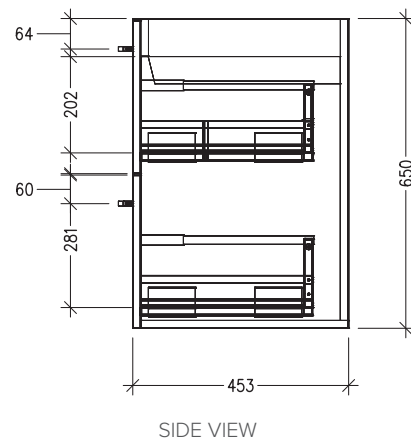

SPECIFICATION SHEET

Sahara Luxe 1200mm 4 Drawers Double Basin Wall Vanity

Code: 10294

Features

- 4 Drawers Wall Hung
- Cabinet with Extrusion
- Double Basin with Slab Top
- Melamine laminate on moisture resistant board
- Dimensions: H650 x W1200 x D453
- Designed & Assembled in NZ

FRONT VIEW

SIDE VIEW

SPECIFICATION SHEET

Sahara Luxe 1200mm 4 Drawers Double Basin Wall Vanity

Code: 10294

Features

- 4 Drawers Wall Hung
- Cabinet with Handle
- Double Basin with Slab Top
- Melamine laminate on moisture resistant board
- Dimensions: H650 x W1200 x D453
- Designed & Assembled in NZ

*Note: Vessel basins are purchased separately.
Visit www.newtech.co.nz for the full range of vessel basin options.*

Technical Details

Note: All measurements shown are in millimetres. Sizes are nominal.

SPECIFICATION SHEET

Sahara Luxe 1200mm 4 Drawers Double Basin Wall Vanity

Code: 10294

Features

- 4 Drawers Wall Hung
- Cabinet with Negative Timber Detail
- Double Basin with Slab Top
- Melamine laminate on moisture resistant board
- Dimensions: H650 x W1200 x D453
- Designed & Assembled in NZ