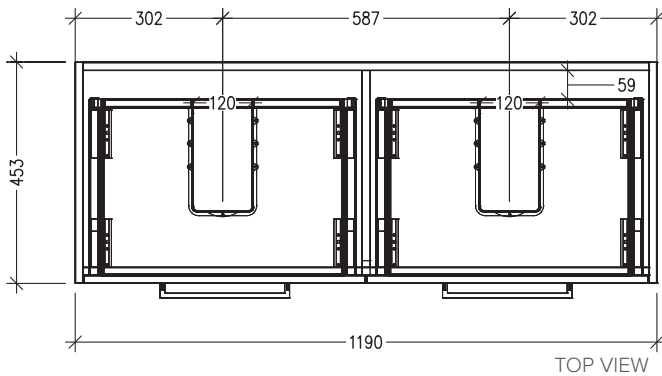

SPECIFICATION SHEET

Sahara Luxe 1200mm 4 Drawers Double Basin Wall Vanity

Code: 10294

Features

- 4 Drawers Wall Hung
- Cabinet with Extrusion
- Double Basin with Slab Top
- Melamine laminate on moisture resistant board
- Dimensions: H650 x W1200 x D453
- Designed & Assembled in NZ

FRONT VIEW

SIDE VIEW

SPECIFICATION SHEET

Sahara Luxe 1200mm 4 Drawers Double Basin Wall Vanity

Code: 10294

Features

- 4 Drawers Wall Hung
- Cabinet with Handle
- Double Basin with Slab Top
- Melamine laminate on moisture resistant board
- Dimensions: H650 x W1200 x D453
- Designed & Assembled in NZ

*Note: Vessel basins are purchased separately.
Visit www.newtech.co.nz for the full range of vessel basin options.*

Technical Details

Note: All measurements shown are in millimetres. Sizes are nominal.

SPECIFICATION SHEET

Sahara Luxe 1200mm 4 Drawers Double Basin Wall Vanity

Code: 10294

Features

- 4 Drawers Wall Hung
- Cabinet with Negative Timber Detail
- Double Basin with Slab Top
- Melamine laminate on moisture resistant board
- Dimensions: H650 x W1200 x D453
- Designed & Assembled in NZ