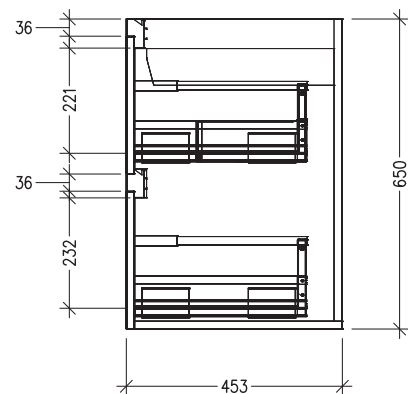

SPECIFICATION SHEET

Sahara Luxe 1200mm 4 Drawers Double Basin Wall Vanity

Code: 10294

Features

- 4 Drawers Wall Hung
- Cabinet with Extrusion
- Double Basin with Slab Top
- Melamine laminate on moisture resistant board
- Dimensions: H650 x W1200 x D453
- Designed & Assembled in NZ

*Note: Vessel basins are purchased separately.
Visit www.newtech.co.nz for the full range of vessel basin options.*

Technical Details

Note: All measurements shown are in millimetres. Sizes are nominal.

TOP VIEW

FRONT VIEW

SIDE VIEW

SPECIFICATION SHEET

Sahara Luxe 1200mm 4 Drawers Double Basin Wall Vanity

Code: 10294

Features

- 4 Drawers Wall Hung
- Cabinet with Handle
- Double Basin with Slab Top
- Melamine laminate on moisture resistant board
- Dimensions: H650 x W1200 x D453
- Designed & Assembled in NZ

Sahara Luxe 1200mm 4 Drawers Double Basin Wall Vanity

Code: 10294

Features

- 4 Drawers Wall Hung
- Cabinet with Negative Timber Detail
- Double Basin with Slab Top
- Melamine laminate on moisture resistant board
- Dimensions: H650 x W1200 x D453
- Designed & Assembled in NZ