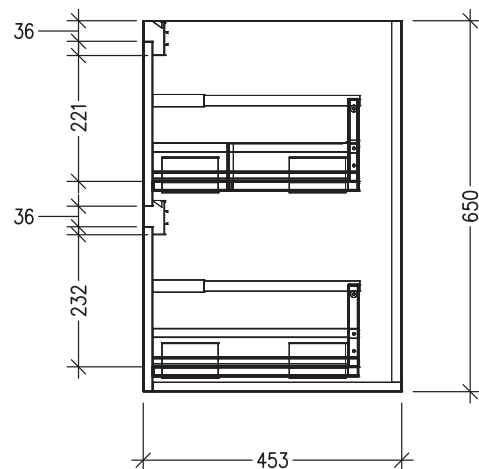

### Features

- 2 Drawers Double Tier Wall Hung
- Cabinet with Extrusion
- Centre Basin
- Dimensions: H650 x W900 x D453
- Designed & Assembled in NZ

### Technical Details

Note: All measurements shown are in millimetres. Sizes are nominal.

TOP VIEW

FRONT VIEW

SIDE VIEW

### Features

- 2 Drawers Double Tier Wall Hung
- Cabinet with Handle
- Centre Basin
- Dimensions: H650 x W900 x D453
- Designed & Assembled in NZ