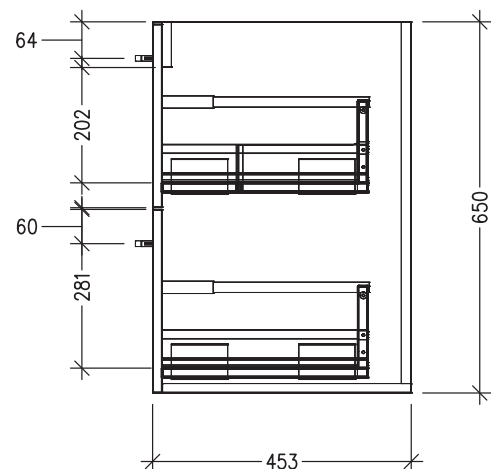

### Features

- 2 Drawers Double Tier Wall Hung
- Cabinet with Handle
- Centre Basin
- Dimensions: H650 x W900 x D453
- Designed & Assembled in NZ

### Technical Details

Note: All measurements shown are in millimetres. Sizes are nominal.

TOP VIEW

FRONT VIEW

SIDE VIEW

### Features

- 2 Drawers Double Tier Wall Hung
- Cabinet with Negative Timber Detail
- Centre Basin
- Dimensions: H650 x W900 x D453
- Designed & Assembled in NZ