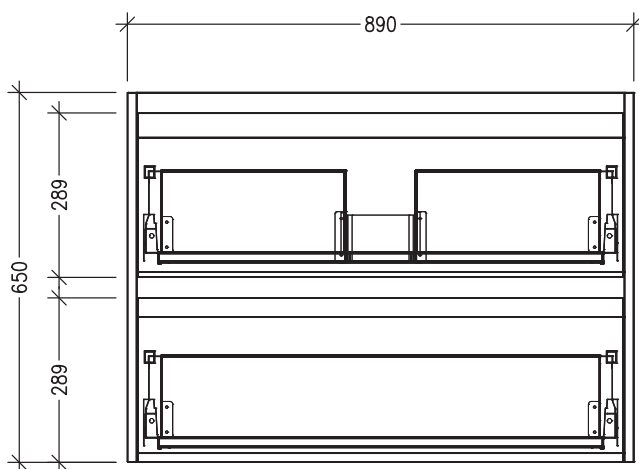

### Features

- 2 Drawers Double Tier Wall Hung
- Cabinet with Handle
- Centre Basin
- Dimensions: H650 x W900 x D453
- Designed & Assembled in NZ

### Technical Details

Note: All measurements shown are in millimetres. Sizes are nominal.

TOP VIEW

FRONT VIEW

SIDE VIEW

### Features

- 2 Drawers Double Tier Wall Hung
- Cabinet with Negative Timber Detail
- Centre Basin
- Dimensions: H650 x W900 x D453
- Designed & Assembled in NZ