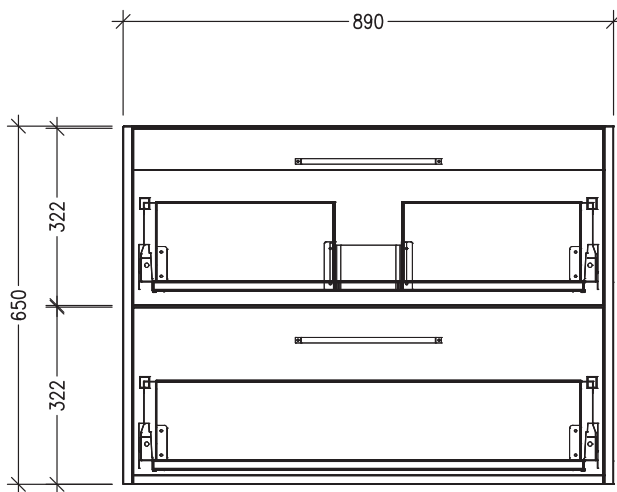

### Features

- 2 Drawers Double Tier Wall Hung
- Cabinet with Handle
- Centre Basin
- Dimensions: H650 x W900 x D453
- Designed & Assembled in NZ

### Technical Details

Note: All measurements shown are in millimetres. Sizes are nominal.

TOP VIEW

FRONT VIEW

SIDE VIEW

### Features

- 2 Drawers Double Tier Wall Hung
- Cabinet with Negative Timber Detail
- Centre Basin
- Dimensions: H650 x W900 x D453
- Designed & Assembled in NZ