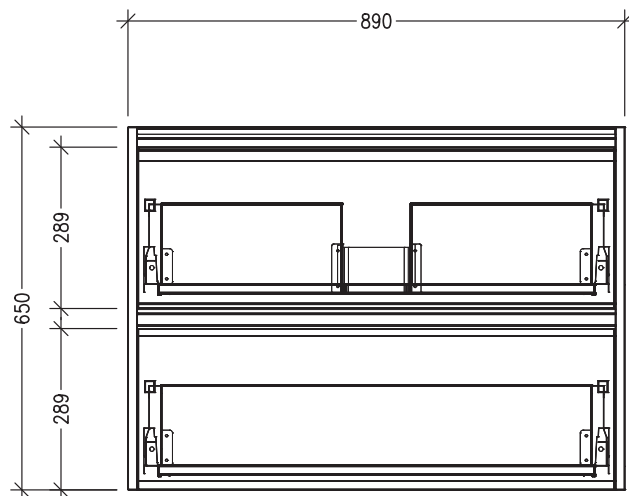

### Features

- 2 Drawers Double Tier Wall Hung
- Cabinet with Extrusion
- Centre Basin
- Dimensions: H650 x W900 x D453
- Designed & Assembled in NZ

### Technical Details

Note: All measurements shown are in millimetres. Sizes are nominal.

TOP VIEW

FRONT VIEW

SIDE VIEW

### Features

- 2 Drawers Double Tier Wall Hung
- Cabinet with Handle
- Centre Basin
- Dimensions: H650 x W900 x D453
- Designed & Assembled in NZ