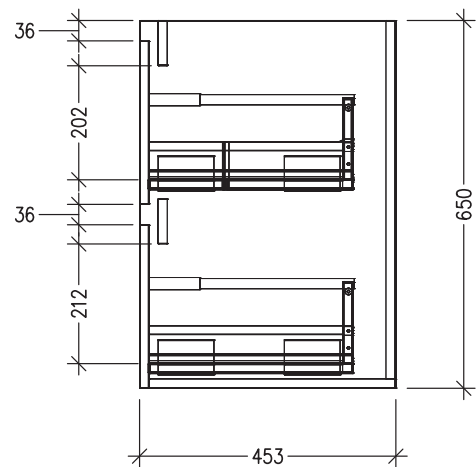

### Features

- 2 Drawers Double Tier Wall Hung
- Cabinet with Handle
- Centre Basin
- Dimensions: H650 x W900 x D453
- Designed & Assembled in NZ

### Technical Details

Note: All measurements shown are in millimetres. Sizes are nominal.

TOP VIEW

FRONT VIEW

SIDE VIEW

### Features

- 2 Drawers Double Tier Wall Hung
- Cabinet with Negative Timber Detail
- Centre Basin
- Dimensions: H650 x W900 x D453
- Designed & Assembled in NZ