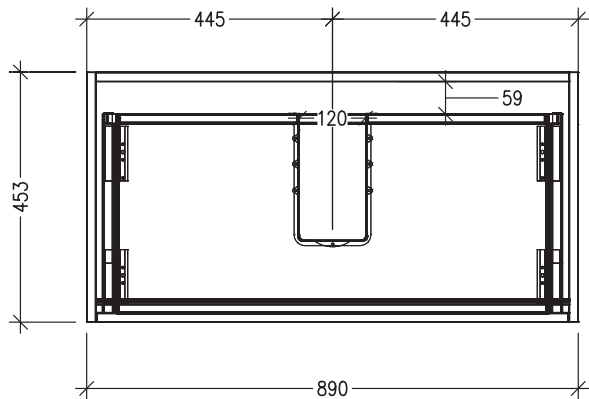

### Features

- 2 Drawers Double Tier Wall Hung
- Cabinet with Extrusion
- Centre Basin
- Dimensions: H650 x W900 x D453
- Designed & Assembled in NZ

### Technical Details

Note: All measurements shown are in millimetres. Sizes are nominal.

TOP VIEW

FRONT VIEW

SIDE VIEW

### Features

- 2 Drawers Double Tier Wall Hung
- Cabinet with Handle
- Centre Basin
- Dimensions: H650 x W900 x D453
- Designed & Assembled in NZ