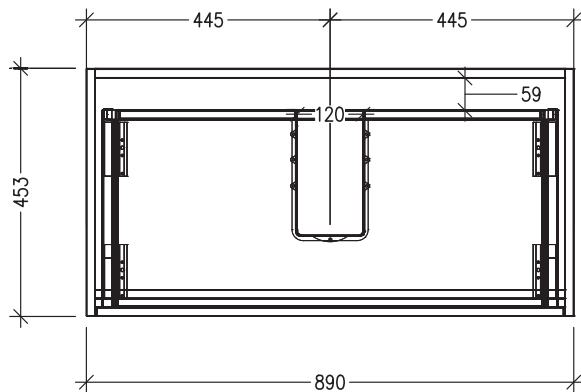

### Features

- 2 Drawers Double Tier Wall Hung
- Cabinet with Handle
- Centre Basin
- Dimensions: H650 x W900 x D453
- Designed & Assembled in NZ

### Technical Details

Note: All measurements shown are in millimetres. Sizes are nominal.

TOP VIEW

FRONT VIEW

SIDE VIEW

### Features

- 2 Drawers Double Tier Wall Hung
- Cabinet with Negative Timber Detail
- Centre Basin
- Dimensions: H650 x W900 x D453
- Designed & Assembled in NZ