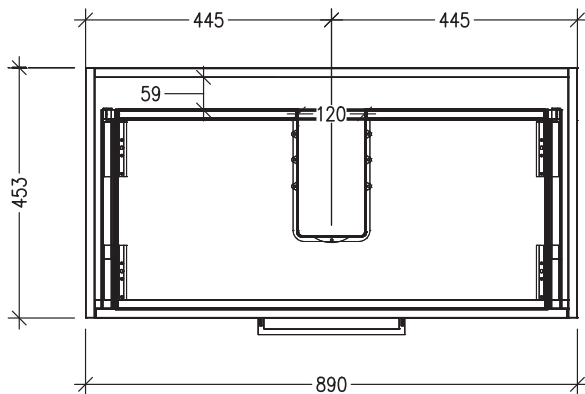

### Technical Details

Note: All measurements shown are in millimetres. Sizes are nominal.

TOP VIEW

FRONT VIEW

SIDE VIEW

### Features

- 2 Drawers Double Tier Wall Hung
- Cabinet with Handle
- Centre Basin
- Dimensions: H650 x W900 x D453
- Designed & Assembled in NZ