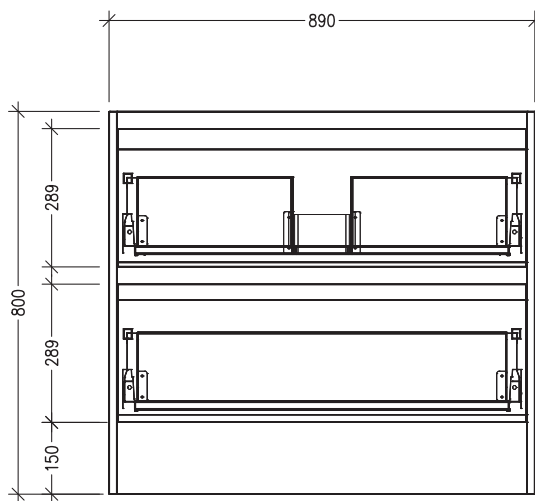

Technical Details

Note: All measurements shown are in millimetres. Sizes are nominal.

TOP VIEW

FRONT VIEW

SIDE VIEW

SPECIFICATION SHEET

Sahara 900mm 2 Drawers Floor Vanity

Code: 10330

Features

- 2 Drawers Floorstanding
- Cabinet with Handle
- Centre Basin
- Dimensions: H800 x W900 x D453
- Designed & Assembled in NZ

Technical Details

Note: All measurements shown are in millimetres. Sizes are nominal.

TOP VIEW

FRONT VIEW

SIDE VIEW

SPECIFICATION SHEET

Sahara 900mm 2 Drawers Floor Vanity

Code: 10330

Features

- 2 Drawers Floorstanding
- Cabinet with Negative Timber Detail
- Centre Basin
- Dimensions: H800 x W900 x D453
- Designed & Assembled in NZ

Technical Details

Note: All measurements shown are in millimetres. Sizes are nominal.

TOP VIEW

FRONT VIEW

SIDE VIEW