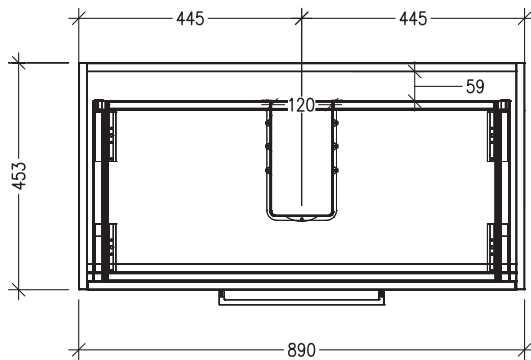

Technical Details

Note: All measurements shown are in millimetres. Sizes are nominal.

TOP VIEW

FRONT VIEW

SIDE VIEW

SPECIFICATION SHEET

Sahara 900mm 2 Drawers Floor Vanity

Code: 10330

Features

- 2 Drawers Floorstanding
- Cabinet with Handle
- Centre Basin
- Dimensions: H800 x W900 x D453
- Designed & Assembled in NZ

Technical Details

Note: All measurements shown are in millimetres. Sizes are nominal.

TOP VIEW

FRONT VIEW

SIDE VIEW

SPECIFICATION SHEET

Sahara 900mm 2 Drawers Floor Vanity

Code: 10330

Features

- 2 Drawers Floorstanding
- Cabinet with Negative Timber Detail
- Centre Basin
- Dimensions: H800 x W900 x D453
- Designed & Assembled in NZ

Technical Details

Note: All measurements shown are in millimetres. Sizes are nominal.

TOP VIEW

FRONT VIEW

SIDE VIEW