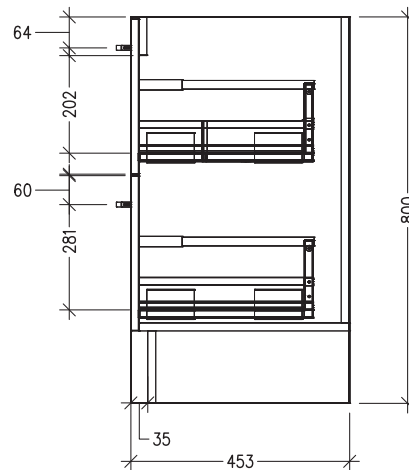

Technical Details

Note: All measurements shown are in millimetres. Sizes are nominal.

TOP VIEW

FRONT VIEW

SIDE VIEW

SPECIFICATION SHEET

Sahara 900mm 2 Drawers Floor Vanity

Code: 10330

Features

- 2 Drawers Floorstanding
- Cabinet with Handle
- Centre Basin
- Dimensions: H800 x W900 x D453
- Designed & Assembled in NZ

Technical Details

Note: All measurements shown are in millimetres. Sizes are nominal.

TOP VIEW

FRONT VIEW

SIDE VIEW

SPECIFICATION SHEET

Sahara 900mm 2 Drawers Floor Vanity

Code: 10330

Features

- 2 Drawers Floorstanding
- Cabinet with Negative Timber Detail
- Centre Basin
- Dimensions: H800 x W900 x D453
- Designed & Assembled in NZ

Technical Details

Note: All measurements shown are in millimetres. Sizes are nominal.

TOP VIEW

FRONT VIEW

SIDE VIEW