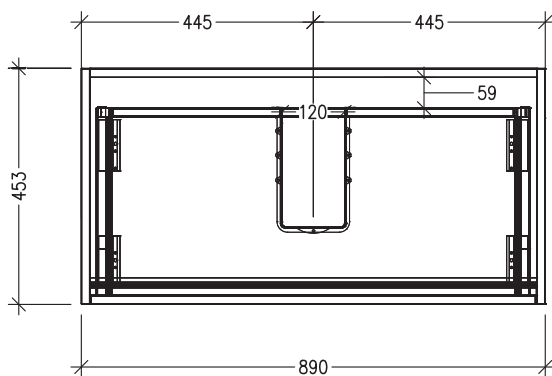

SPECIFICATION SHEET

Sahara 900mm 2 Drawers Floor Vanity

Code: 10330

Features

- 2 Drawers Floorstanding
- Cabinet with Extrusion
- Centre Basin
- Dimensions: H800 x W900 x D453
- Designed & Assembled in NZ

Technical Details

Note: All measurements shown are in millimetres. Sizes are nominal.

TOP VIEW

FRONT VIEW

SIDE VIEW

SPECIFICATION SHEET

Sahara 900mm 2 Drawers Floor Vanity

Code: 10330

Features

- 2 Drawers Floorstanding
- Cabinet with Handle
- Centre Basin
- Dimensions: H800 x W900 x D453
- Designed & Assembled in NZ

Technical Details

Note: All measurements shown are in millimetres. Sizes are nominal.

Technical Details

Note: All measurements shown are in millimetres. Sizes are nominal.

TOP VIEW

FRONT VIEW

SIDE VIEW