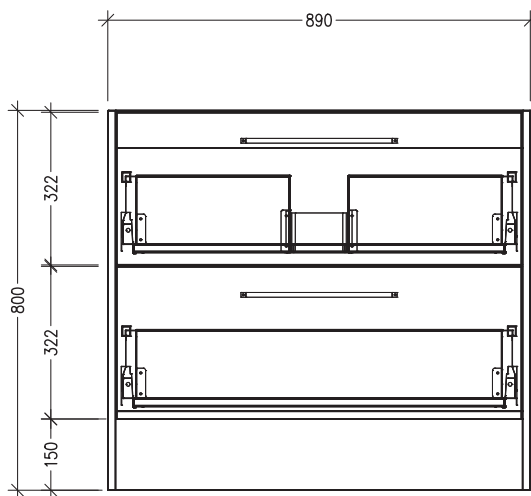

Technical Details

Note: All measurements shown are in millimetres. Sizes are nominal.

TOP VIEW

FRONT VIEW

SIDE VIEW

SPECIFICATION SHEET

Sahara 900mm 2 Drawers Floor Vanity

Code: 10330

Features

- 2 Drawers Floorstanding
- Cabinet with Handle
- Centre Basin
- Dimensions: H800 x W900 x D453
- Designed & Assembled in NZ

Technical Details

Note: All measurements shown are in millimetres. Sizes are nominal.

TOP VIEW

FRONT VIEW

SIDE VIEW

SPECIFICATION SHEET

Sahara 900mm 2 Drawers Floor Vanity

Code: 10330

Features

- 2 Drawers Floorstanding
- Cabinet with Negative Timber Detail
- Centre Basin
- Dimensions: H800 x W900 x D453
- Designed & Assembled in NZ

Technical Details

Note: All measurements shown are in millimetres. Sizes are nominal.

TOP VIEW

FRONT VIEW

SIDE VIEW