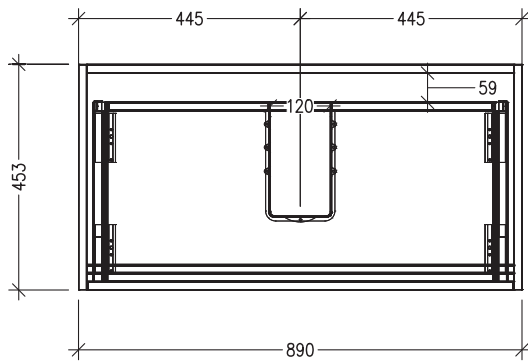

Technical Details

Note: All measurements shown are in millimetres. Sizes are nominal.

TOP VIEW

FRONT VIEW

SIDE VIEW

SPECIFICATION SHEET

Sahara 900mm 2 Drawers Floor Vanity

Code: 10330

Features

- 2 Drawers Floorstanding
- Cabinet with Handle
- Centre Basin
- Dimensions: H800 x W900 x D453
- Designed & Assembled in NZ

Technical Details

Note: All measurements shown are in millimetres. Sizes are nominal.

TOP VIEW

FRONT VIEW

SIDE VIEW

SPECIFICATION SHEET

Sahara 900mm 2 Drawers Floor Vanity

Code: 10330

Features

- 2 Drawers Floorstanding
- Cabinet with Negative Timber Detail
- Centre Basin
- Dimensions: H800 x W900 x D453
- Designed & Assembled in NZ

Technical Details

Note: All measurements shown are in millimetres. Sizes are nominal.

TOP VIEW

FRONT VIEW

SIDE VIEW