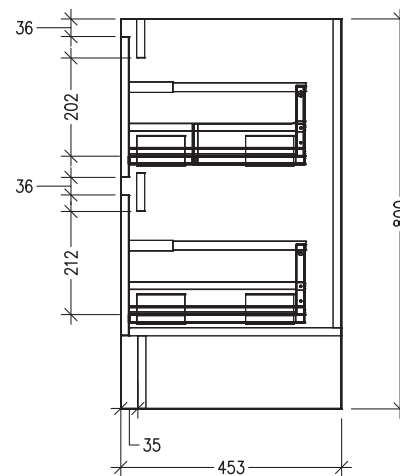

Technical Details

Note: All measurements shown are in millimetres. Sizes are nominal.

TOP VIEW

FRONT VIEW

SIDE VIEW

SPECIFICATION SHEET

Sahara 900mm 2 Drawers Floor Vanity

Code: 10330

Features

- 2 Drawers Floorstanding
- Cabinet with Handle
- Centre Basin
- Dimensions: H800 x W900 x D453
- Designed & Assembled in NZ

Technical Details

Note: All measurements shown are in millimetres. Sizes are nominal.

TOP VIEW

FRONT VIEW

SIDE VIEW

SPECIFICATION SHEET

Sahara 900mm 2 Drawers Floor Vanity

Code: 10330

Features

- 2 Drawers Floorstanding
- Cabinet with Negative Timber Detail
- Centre Basin
- Dimensions: H800 x W900 x D453
- Designed & Assembled in NZ

Technical Details

Note: All measurements shown are in millimetres. Sizes are nominal.

TOP VIEW

FRONT VIEW

SIDE VIEW