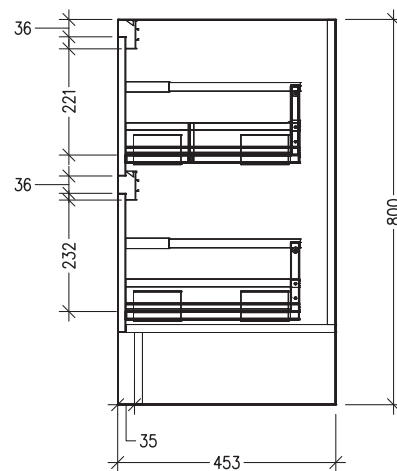

Technical Details

Note: All measurements shown are in millimetres. Sizes are nominal.

TOP VIEW

FRONT VIEW

SIDE VIEW

SPECIFICATION SHEET

Sahara 900mm 2 Drawers Floor Vanity

Code: 10330

Features

- 2 Drawers Floorstanding
- Cabinet with Handle
- Centre Basin
- Dimensions: H800 x W900 x D453
- Designed & Assembled in NZ

Technical Details

Note: All measurements shown are in millimetres. Sizes are nominal.

TOP VIEW

FRONT VIEW

SIDE VIEW

SPECIFICATION SHEET

Sahara 900mm 2 Drawers Floor Vanity

Code: 10330

Features

- 2 Drawers Floorstanding
- Cabinet with Negative Timber Detail
- Centre Basin
- Dimensions: H800 x W900 x D453
- Designed & Assembled in NZ

Technical Details

Note: All measurements shown are in millimetres. Sizes are nominal.

TOP VIEW

FRONT VIEW

SIDE VIEW