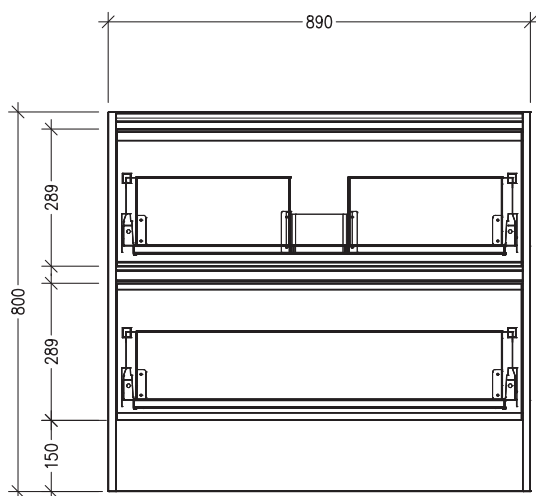

SPECIFICATION SHEET

Sahara 900mm 2 Drawers Floor Vanity

Code: 10330

Features

- 2 Drawers Floorstanding
- Cabinet with Extrusion
- Centre Basin
- Dimensions: H800 x W900 x D453
- Designed & Assembled in NZ

Technical Details

Note: All measurements shown are in millimetres. Sizes are nominal.

TOP VIEW

FRONT VIEW

SIDE VIEW

SPECIFICATION SHEET

Sahara 900mm 2 Drawers Floor Vanity

Code: 10330

Features

- 2 Drawers Floorstanding
- Cabinet with Handle
- Centre Basin
- Dimensions: H800 x W900 x D453
- Designed & Assembled in NZ

Technical Details

Note: All measurements shown are in millimetres. Sizes are nominal.

Technical Details

Note: All measurements shown are in millimetres. Sizes are nominal.

TOP VIEW

FRONT VIEW

SIDE VIEW