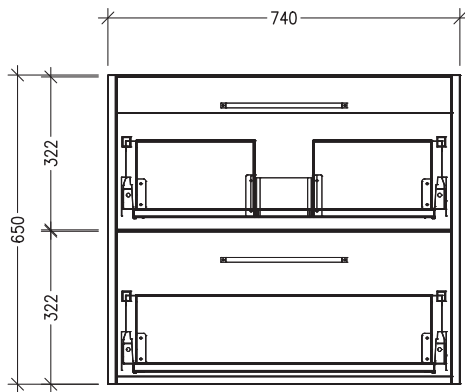

### Features

- 2 Drawers Double Tier Wall Hung
- Cabinet with Handle
- Centre Basin
- Dimensions: H650 x W750 x D453
- Designed & Assembled in NZ

### Technical Details

Note: All measurements shown are in millimetres. Sizes are nominal.

TOP VIEW

FRONT VIEW

SIDE VIEW

### Features

- 2 Drawers Double Tier Wall Hung
- Cabinet with Negative Timber Detail
- Centre Basin
- Dimensions: H650 x W750 x D453
- Designed & Assembled in NZ