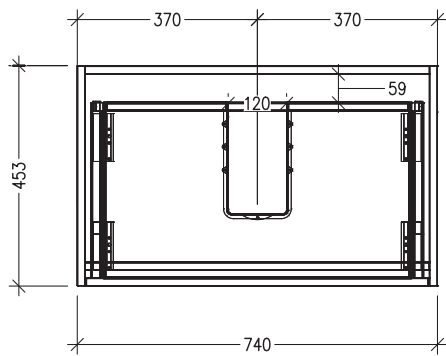

### Features

- 2 Drawers Double Tier Wall Hung
- Cabinet with Handle
- Centre Basin
- Dimensions: H650 x W750 x D453
- Designed & Assembled in NZ

### Technical Details

Note: All measurements shown are in millimetres. Sizes are nominal.

TOP VIEW

FRONT VIEW

SIDE VIEW

### Features

- 2 Drawers Double Tier Wall Hung
- Cabinet with Negative Timber Detail
- Centre Basin
- Dimensions: H650 x W750 x D453
- Designed & Assembled in NZ