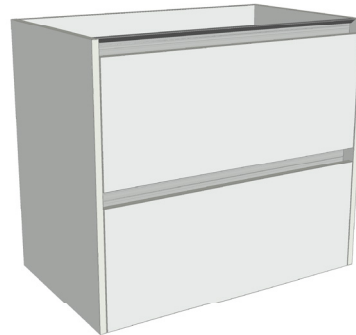

## Sahara 750mm 2 Drawers Double Tier Wall Vanity

Code: 10234

### Features

- 2 Drawers Double Tier Wall Hung
- Cabinet with Extrusion
- Centre Basin
- Dimensions: H650 x W750 x D453
- Designed & Assembled in NZ

### Technical Details

Note: All measurements shown are in millimetres. Sizes are nominal.

TOP VIEW

FRONT VIEW

SIDE VIEW

### Features

- 2 Drawers Double Tier Wall Hung
- Cabinet with Handle
- Centre Basin
- Dimensions: H650 x W750 x D453
- Designed & Assembled in NZ