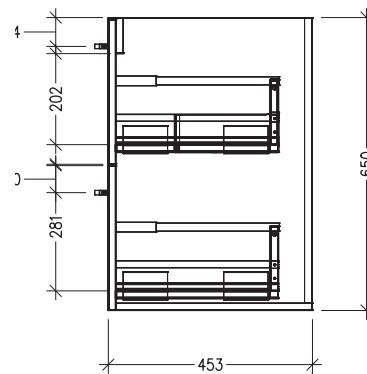

### Features

- 2 Drawers Double Tier Wall Hung
- Cabinet with Handle
- Centre Basin
- Dimensions: H650 x W750 x D453
- Designed & Assembled in NZ

### Technical Details

Note: All measurements shown are in millimetres. Sizes are nominal.

TOP VIEW

FRONT VIEW

SIDE VIEW

### Features

- 2 Drawers Double Tier Wall Hung
- Cabinet with Negative Timber Detail
- Centre Basin
- Dimensions: H650 x W750 x D453
- Designed & Assembled in NZ