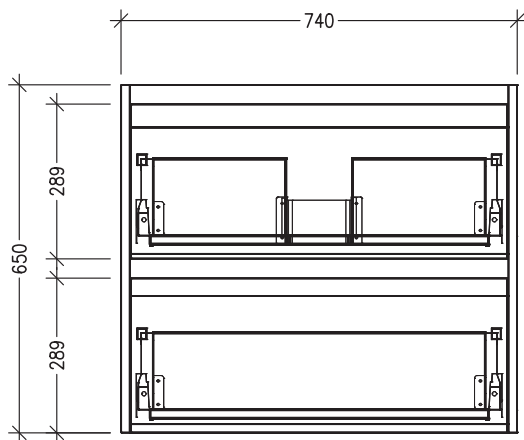

### Features

- 2 Drawers Double Tier Wall Hung
- Cabinet with Handle
- Centre Basin
- Dimensions: H650 x W750 x D453
- Designed & Assembled in NZ

### Technical Details

Note: All measurements shown are in millimetres. Sizes are nominal.

TOP VIEW

FRONT VIEW

SIDE VIEW

### Features

- 2 Drawers Double Tier Wall Hung
- Cabinet with Negative Timber Detail
- Centre Basin
- Dimensions: H650 x W750 x D453
- Designed & Assembled in NZ