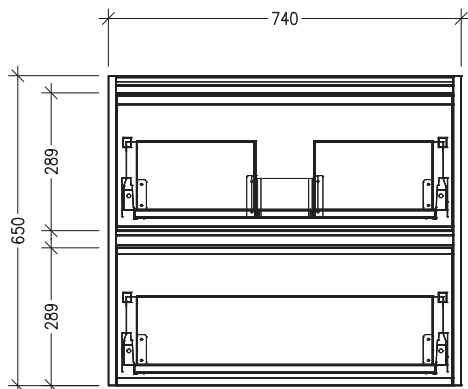

### Features

- 2 Drawers Double Tier Wall Hung
- Cabinet with Extrusion
- Centre Basin
- Dimensions: H650 x W750 x D453
- Designed & Assembled in NZ

### Technical Details

Note: All measurements shown are in millimetres. Sizes are nominal.

TOP VIEW

FRONT VIEW

SIDE VIEW

### Features

- 2 Drawers Double Tier Wall Hung
- Cabinet with Handle
- Centre Basin
- Dimensions: H650 x W750 x D453
- Designed & Assembled in NZ