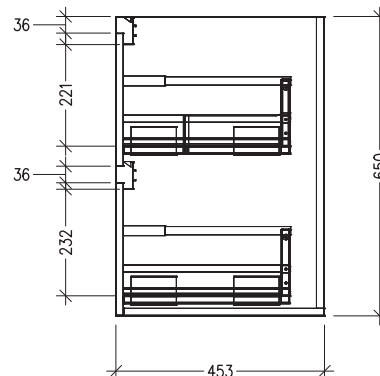

### Features

- 2 Drawers Double Tier Wall Hung
- Cabinet with Extrusion
- Centre Basin
- Dimensions: H650 x W750 x D453
- Designed & Assembled in NZ

### Technical Details

Note: All measurements shown are in millimetres. Sizes are nominal.

TOP VIEW

FRONT VIEW

SIDE VIEW

### Features

- 2 Drawers Double Tier Wall Hung
- Cabinet with Handle
- Centre Basin
- Dimensions: H650 x W750 x D453
- Designed & Assembled in NZ