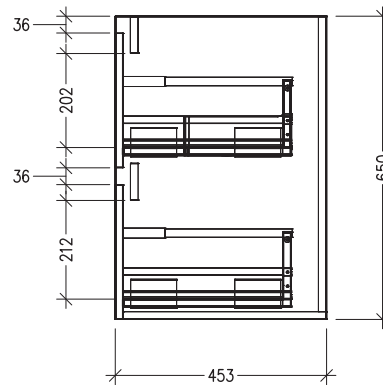

### Features

- 2 Drawers Double Tier Wall Hung
- Cabinet with Handle
- Centre Basin
- Dimensions: H650 x W750 x D453
- Designed & Assembled in NZ

### Technical Details

Note: All measurements shown are in millimetres. Sizes are nominal.

TOP VIEW

FRONT VIEW

SIDE VIEW

### Features

- 2 Drawers Double Tier Wall Hung
- Cabinet with Negative Timber Detail
- Centre Basin
- Dimensions: H650 x W750 x D453
- Designed & Assembled in NZ