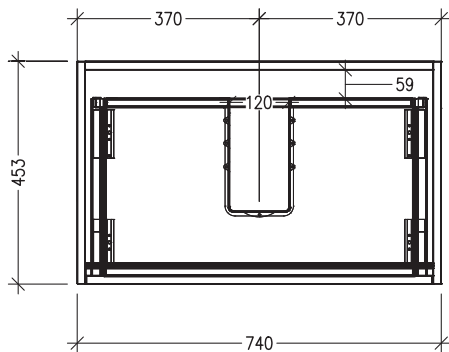

### Features

- 2 Drawers Double Tier Wall Hung
- Cabinet with Extrusion
- Centre Basin
- Dimensions: H650 x W750 x D453
- Designed & Assembled in NZ

### Technical Details

Note: All measurements shown are in millimetres. Sizes are nominal.

TOP VIEW

FRONT VIEW

SIDE VIEW

### Features

- 2 Drawers Double Tier Wall Hung
- Cabinet with Handle
- Centre Basin
- Dimensions: H650 x W750 x D453
- Designed & Assembled in NZ