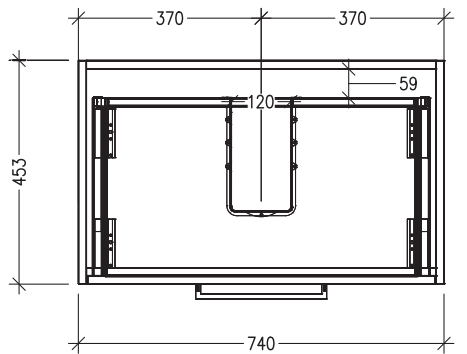

### Technical Details

Note: All measurements shown are in millimetres. Sizes are nominal.

TOP VIEW

FRONT VIEW

SIDE VIEW

### Features

- 2 Drawers Double Tier Wall Hung
- Cabinet with Handle
- Centre Basin
- Dimensions: H650 x W750 x D453
- Designed & Assembled in NZ