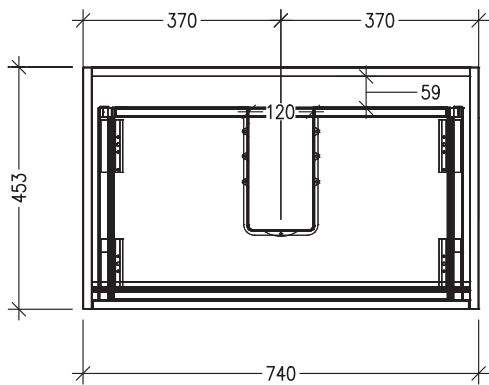

SPECIFICATION SHEET

Sahara 750mm 2 Drawers Floor Vanity

Code: 10326

Features

- 2 Drawers Floorstanding
- Cabinet with Extrusion
- Centre Basin
- Dimensions: H800 x W750 x D453
- Designed & Assembled in NZ

Technical Details

Note: All measurements shown are in millimetres. Sizes are nominal.

TOP VIEW

FRONT VIEW

SIDE VIEW

SPECIFICATION SHEET

Sahara 750mm 2 Drawers Floor Vanity

Code: 10326

Features

- 2 Drawers Floorstanding
- Cabinet with Handle
- Centre Basin
- Dimensions: H800 x W750 x D453
- Designed & Assembled in NZ

Technical Details

Note: All measurements shown are in millimetres. Sizes are nominal.

Technical Details

Note: All measurements shown are in millimetres. Sizes are nominal.

TOP VIEW

FRONT VIEW

SIDE VIEW