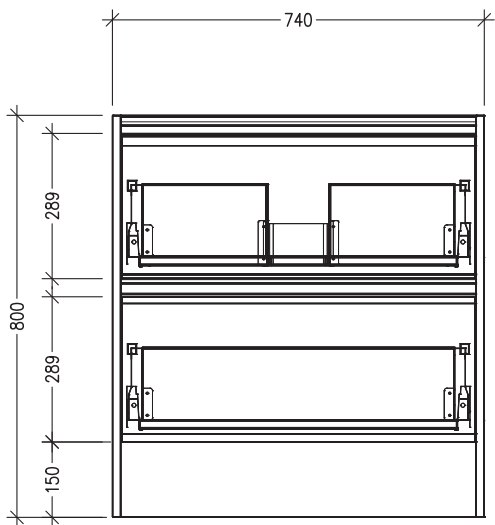

SPECIFICATION SHEET

Sahara 750mm 2 Drawers Floor Vanity

Code: 10326

Features

- 2 Drawers Floorstanding
- Cabinet with Extrusion
- Centre Basin
- Dimensions: H800 x W750 x D453
- Designed & Assembled in NZ

Technical Details

Note: All measurements shown are in millimetres. Sizes are nominal.

TOP VIEW

FRONT VIEW

SIDE VIEW

SPECIFICATION SHEET

Sahara 750mm 2 Drawers Floor Vanity

Code: 10326

Features

- 2 Drawers Floorstanding
- Cabinet with Handle
- Centre Basin
- Dimensions: H800 x W750 x D453
- Designed & Assembled in NZ

Technical Details

Note: All measurements shown are in millimetres. Sizes are nominal.

Technical Details

Note: All measurements shown are in millimetres. Sizes are nominal.

TOP VIEW

FRONT VIEW

SIDE VIEW