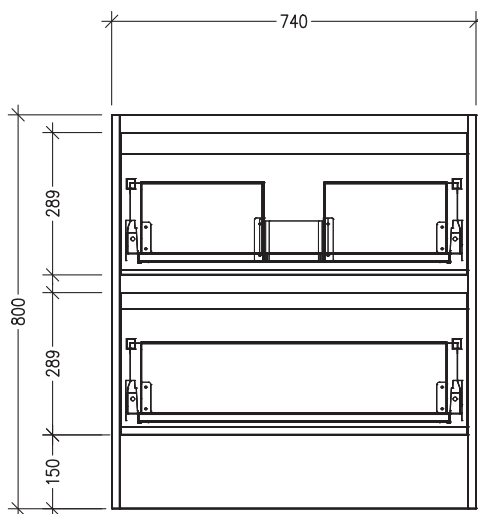

Technical Details

Note: All measurements shown are in millimetres. Sizes are nominal.

TOP VIEW

FRONT VIEW

SIDE VIEW

SPECIFICATION SHEET

Sahara 750mm 2 Drawers Floor Vanity

Code: 10326

Features

- 2 Drawers Floorstanding
- Cabinet with Handle
- Centre Basin
- Dimensions: H800 x W750 x D453
- Designed & Assembled in NZ

Technical Details

Note: All measurements shown are in millimetres. Sizes are nominal.

SPECIFICATION SHEET

Sahara 750mm 2 Drawers Floor Vanity

Code: 10326

Features

- 2 Drawers Floorstanding
- Cabinet with Negative Timber Detail
- Centre Basin
- Dimensions: H800 x W750 x D453
- Designed & Assembled in NZ

Technical Details

Note: All measurements shown are in millimetres. Sizes are nominal.

TOP VIEW

FRONT VIEW

SIDE VIEW