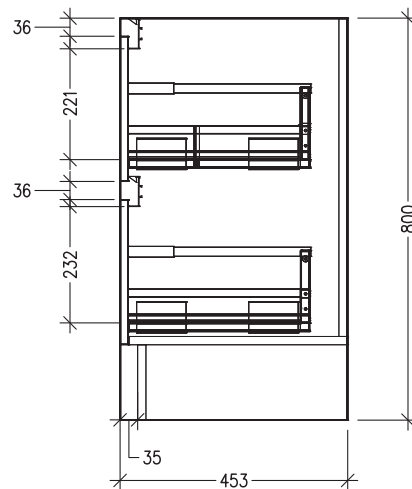

Technical Details

Note: All measurements shown are in millimetres. Sizes are nominal.

TOP VIEW

FRONT VIEW

SIDE VIEW

SPECIFICATION SHEET

Sahara 750mm 2 Drawers Floor Vanity

Code: 10326

Features

- 2 Drawers Floorstanding
- Cabinet with Handle
- Centre Basin
- Dimensions: H800 x W750 x D453
- Designed & Assembled in NZ

Technical Details

Note: All measurements shown are in millimetres. Sizes are nominal.

SPECIFICATION SHEET

Sahara 750mm 2 Drawers Floor Vanity

Code: 10326

Features

- 2 Drawers Floorstanding
- Cabinet with Negative Timber Detail
- Centre Basin
- Dimensions: H800 x W750 x D453
- Designed & Assembled in NZ

Technical Details

Note: All measurements shown are in millimetres. Sizes are nominal.

TOP VIEW

FRONT VIEW

SIDE VIEW