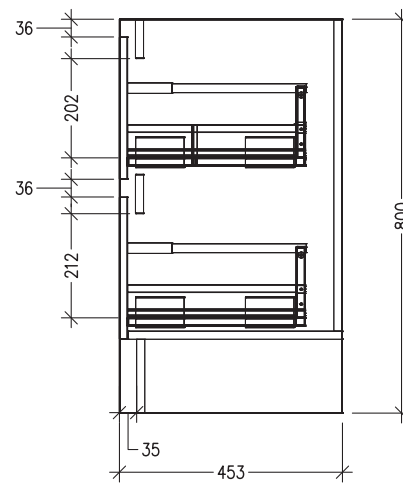

Technical Details

Note: All measurements shown are in millimetres. Sizes are nominal.

TOP VIEW

FRONT VIEW

SIDE VIEW

SPECIFICATION SHEET

Sahara 750mm 2 Drawers Floor Vanity

Code: 10326

Features

- 2 Drawers Floorstanding
- Cabinet with Handle
- Centre Basin
- Dimensions: H800 x W750 x D453
- Designed & Assembled in NZ

Technical Details

Note: All measurements shown are in millimetres. Sizes are nominal.

SPECIFICATION SHEET

Sahara 750mm 2 Drawers Floor Vanity

Code: 10326

Features

- 2 Drawers Floorstanding
- Cabinet with Negative Timber Detail
- Centre Basin
- Dimensions: H800 x W750 x D453
- Designed & Assembled in NZ

Technical Details

Note: All measurements shown are in millimetres. Sizes are nominal.

TOP VIEW

FRONT VIEW

SIDE VIEW