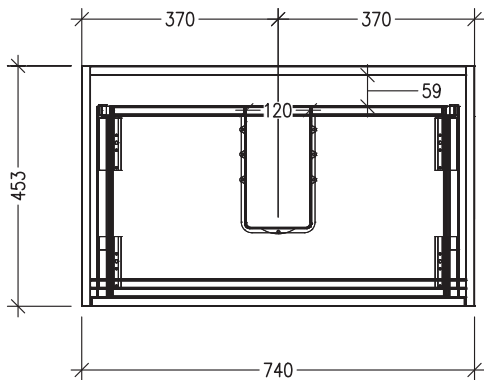

Technical Details

Note: All measurements shown are in millimetres. Sizes are nominal.

TOP VIEW

FRONT VIEW

SIDE VIEW

SPECIFICATION SHEET

Sahara 750mm 2 Drawers Floor Vanity

Code: 10326

Features

- 2 Drawers Floorstanding
- Cabinet with Handle
- Centre Basin
- Dimensions: H800 x W750 x D453
- Designed & Assembled in NZ

Technical Details

Note: All measurements shown are in millimetres. Sizes are nominal.

SPECIFICATION SHEET

Sahara 750mm 2 Drawers Floor Vanity

Code: 10326

Features

- 2 Drawers Floorstanding
- Cabinet with Negative Timber Detail
- Centre Basin
- Dimensions: H800 x W750 x D453
- Designed & Assembled in NZ

Technical Details

Note: All measurements shown are in millimetres. Sizes are nominal.

TOP VIEW

FRONT VIEW

SIDE VIEW