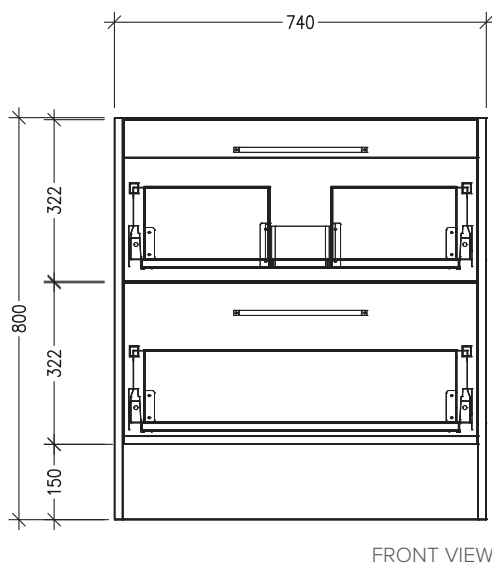

Technical Details

Note: All measurements shown are in millimetres. Sizes are nominal.

TOP VIEW

FRONT VIEW

SIDE VIEW

SPECIFICATION SHEET

Sahara 750mm 2 Drawers Floor Vanity

Code: 10326

Features

- 2 Drawers Floorstanding
- Cabinet with Handle
- Centre Basin
- Dimensions: H800 x W750 x D453
- Designed & Assembled in NZ

Technical Details

Note: All measurements shown are in millimetres. Sizes are nominal.

SPECIFICATION SHEET

Sahara 750mm 2 Drawers Floor Vanity

Code: 10326

Features

- 2 Drawers Floorstanding
- Cabinet with Negative Timber Detail
- Centre Basin
- Dimensions: H800 x W750 x D453
- Designed & Assembled in NZ

Technical Details

Note: All measurements shown are in millimetres. Sizes are nominal.

TOP VIEW

FRONT VIEW

SIDE VIEW