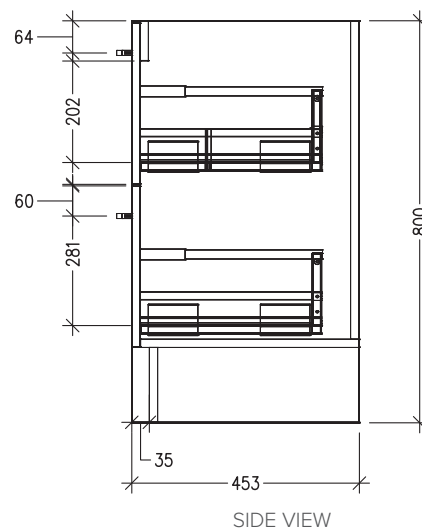

Technical Details

Note: All measurements shown are in millimetres. Sizes are nominal.

TOP VIEW

FRONT VIEW

SIDE VIEW

SPECIFICATION SHEET

Sahara 750mm 2 Drawers Floor Vanity

Code: 10326

Features

- 2 Drawers Floorstanding
- Cabinet with Handle
- Centre Basin
- Dimensions: H800 x W750 x D453
- Designed & Assembled in NZ

Technical Details

Note: All measurements shown are in millimetres. Sizes are nominal.

SPECIFICATION SHEET

Sahara 750mm 2 Drawers Floor Vanity

Code: 10326

Features

- 2 Drawers Floorstanding
- Cabinet with Negative Timber Detail
- Centre Basin
- Dimensions: H800 x W750 x D453
- Designed & Assembled in NZ

Technical Details

Note: All measurements shown are in millimetres. Sizes are nominal.

TOP VIEW

FRONT VIEW

SIDE VIEW