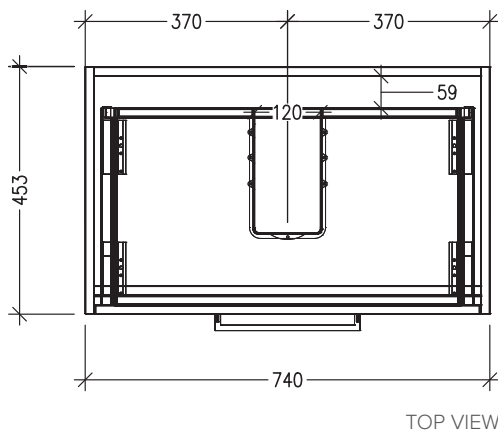

Technical Details

Note: All measurements shown are in millimetres. Sizes are nominal.

TOP VIEW

FRONT VIEW

SIDE VIEW

SPECIFICATION SHEET

Sahara 750mm 2 Drawers Floor Vanity

Code: 10326

Features

- 2 Drawers Floorstanding
- Cabinet with Handle
- Centre Basin
- Dimensions: H800 x W750 x D453
- Designed & Assembled in NZ

Technical Details

Note: All measurements shown are in millimetres. Sizes are nominal.

SPECIFICATION SHEET

Sahara 750mm 2 Drawers Floor Vanity

Code: 10326

Features

- 2 Drawers Floorstanding
- Cabinet with Negative Timber Detail
- Centre Basin
- Dimensions: H800 x W750 x D453
- Designed & Assembled in NZ

Technical Details

Note: All measurements shown are in millimetres. Sizes are nominal.

TOP VIEW

FRONT VIEW

SIDE VIEW