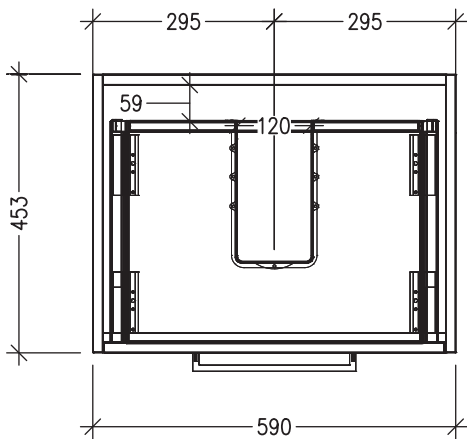

Technical Details

Note: All measurements shown are in millimetres. Sizes are nominal.

TOP VIEW

FRONT VIEW

SIDE VIEW

SPECIFICATION SHEET

Sahara 600mm 2 Drawers Double Tier Wall Vanity

Code: 10230

Features

- 2 Drawers Double Tier Wall Hung
- Cabinet with Handle
- Centre Basin
- Dimensions: H800 x W600 x D453
- Designed & Assembled in NZ

Technical Details

Note: All measurements shown are in millimetres. Sizes are nominal.

TOP VIEW

FRONT VIEW

SIDE VIEW

SPECIFICATION SHEET

Sahara 600mm 2 Drawers Double Tier Wall Vanity

Code: 10230

Features

- 2 Drawers Double Tier Wall Hung
- Cabinet with Negative Timber Detail
- Centre Basin
- Dimensions: H800 x W600 x D453
- Designed & Assembled in NZ

Technical Details

Note: All measurements shown are in millimetres. Sizes are nominal.

TOP VIEW

FRONT VIEW

SIDE VIEW