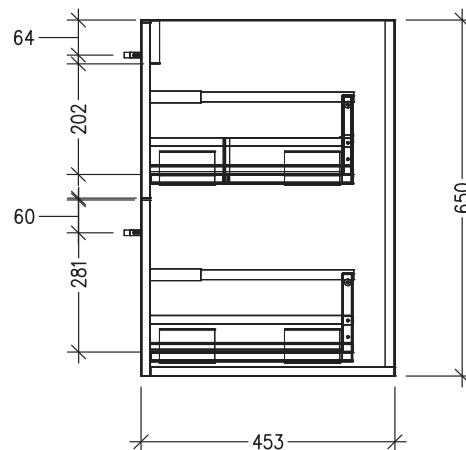

Technical Details

Note: All measurements shown are in millimetres. Sizes are nominal.

TOP VIEW

FRONT VIEW

SIDE VIEW

SPECIFICATION SHEET

Sahara 600mm 2 Drawers Double Tier Wall Vanity

Code: 10230

Features

- 2 Drawers Double Tier Wall Hung
- Cabinet with Handle
- Centre Basin
- Dimensions: H800 x W600 x D453
- Designed & Assembled in NZ

Technical Details

Note: All measurements shown are in millimetres. Sizes are nominal.

TOP VIEW

FRONT VIEW

SIDE VIEW

SPECIFICATION SHEET

Sahara 600mm 2 Drawers Double Tier Wall Vanity

Code: 10230

Features

- 2 Drawers Double Tier Wall Hung
- Cabinet with Negative Timber Detail
- Centre Basin
- Dimensions: H800 x W600 x D453
- Designed & Assembled in NZ

Technical Details

Note: All measurements shown are in millimetres. Sizes are nominal.

TOP VIEW

FRONT VIEW

SIDE VIEW