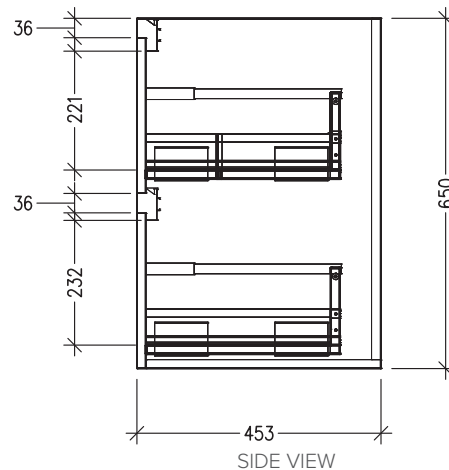

Technical Details

Note: All measurements shown are in millimetres. Sizes are nominal.

TOP VIEW

FRONT VIEW

SIDE VIEW

SPECIFICATION SHEET

Sahara 600mm 2 Drawers Double Tier Wall Vanity

Code: 10230

Features

- 2 Drawers Double Tier Wall Hung
- Cabinet with Handle
- Centre Basin
- Dimensions: H800 x W600 x D453
- Designed & Assembled in NZ

Technical Details

Note: All measurements shown are in millimetres. Sizes are nominal.

TOP VIEW

FRONT VIEW

SIDE VIEW

SPECIFICATION SHEET

Sahara 600mm 2 Drawers Double Tier Wall Vanity

Code: 10230

Features

- 2 Drawers Double Tier Wall Hung
- Cabinet with Negative Timber Detail
- Centre Basin
- Dimensions: H800 x W600 x D453
- Designed & Assembled in NZ

Technical Details

Note: All measurements shown are in millimetres. Sizes are nominal.

TOP VIEW

FRONT VIEW

SIDE VIEW