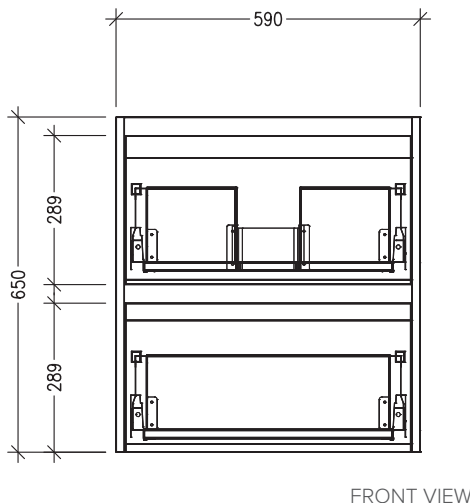

Technical Details

Note: All measurements shown are in millimetres. Sizes are nominal.

TOP VIEW

FRONT VIEW

SIDE VIEW

SPECIFICATION SHEET

Sahara 600mm 2 Drawers Double Tier Wall Vanity

Code: 10230

Features

- 2 Drawers Double Tier Wall Hung
- Cabinet with Handle
- Centre Basin
- Dimensions: H800 x W600 x D453
- Designed & Assembled in NZ

Technical Details

Note: All measurements shown are in millimetres. Sizes are nominal.

TOP VIEW

FRONT VIEW

SIDE VIEW

SPECIFICATION SHEET

Sahara 600mm 2 Drawers Double Tier Wall Vanity

Code: 10230

Features

- 2 Drawers Double Tier Wall Hung
- Cabinet with Negative Timber Detail
- Centre Basin
- Dimensions: H800 x W600 x D453
- Designed & Assembled in NZ

Technical Details

Note: All measurements shown are in millimetres. Sizes are nominal.

TOP VIEW

FRONT VIEW

SIDE VIEW