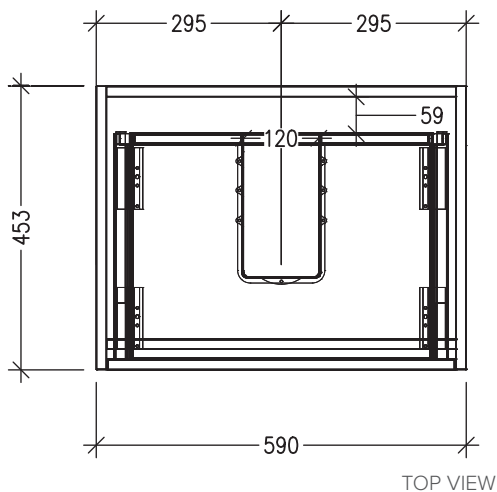

Technical Details

Note: All measurements shown are in millimetres. Sizes are nominal.

TOP VIEW

FRONT VIEW

SIDE VIEW

SPECIFICATION SHEET

Sahara 600mm 2 Drawers Double Tier Wall Vanity

Code: 10230

Features

- 2 Drawers Double Tier Wall Hung
- Cabinet with Handle
- Centre Basin
- Dimensions: H800 x W600 x D453
- Designed & Assembled in NZ

Technical Details

Note: All measurements shown are in millimetres. Sizes are nominal.

TOP VIEW

FRONT VIEW

SIDE VIEW

SPECIFICATION SHEET

Sahara 600mm 2 Drawers Double Tier Wall Vanity

Code: 10230

Features

- 2 Drawers Double Tier Wall Hung
- Cabinet with Negative Timber Detail
- Centre Basin
- Dimensions: H800 x W600 x D453
- Designed & Assembled in NZ

Technical Details

Note: All measurements shown are in millimetres. Sizes are nominal.

TOP VIEW

FRONT VIEW

SIDE VIEW