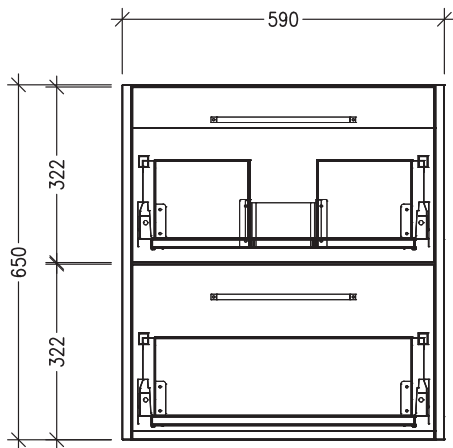

Technical Details

Note: All measurements shown are in millimetres. Sizes are nominal.

TOP VIEW

FRONT VIEW

SIDE VIEW

SPECIFICATION SHEET

Sahara 600mm 2 Drawers Double Tier Wall Vanity

Code: 10230

Features

- 2 Drawers Double Tier Wall Hung
- Cabinet with Handle
- Centre Basin
- Dimensions: H800 x W600 x D453
- Designed & Assembled in NZ

Technical Details

Note: All measurements shown are in millimetres. Sizes are nominal.

TOP VIEW

FRONT VIEW

SIDE VIEW

SPECIFICATION SHEET

Sahara 600mm 2 Drawers Double Tier Wall Vanity

Code: 10230

Features

- 2 Drawers Double Tier Wall Hung
- Cabinet with Negative Timber Detail
- Centre Basin
- Dimensions: H800 x W600 x D453
- Designed & Assembled in NZ

Technical Details

Note: All measurements shown are in millimetres. Sizes are nominal.

TOP VIEW

FRONT VIEW

SIDE VIEW