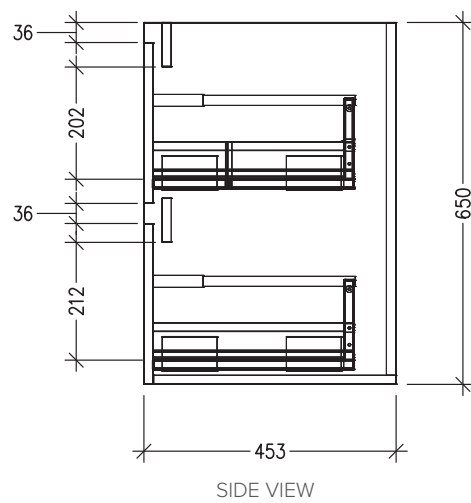

Technical Details

Note: All measurements shown are in millimetres. Sizes are nominal.

TOP VIEW

FRONT VIEW

SIDE VIEW

SPECIFICATION SHEET

Sahara 600mm 2 Drawers Double Tier Wall Vanity

Code: 10230

Features

- 2 Drawers Double Tier Wall Hung
- Cabinet with Handle
- Centre Basin
- Dimensions: H800 x W600 x D453
- Designed & Assembled in NZ

Technical Details

Note: All measurements shown are in millimetres. Sizes are nominal.

TOP VIEW

FRONT VIEW

SIDE VIEW

SPECIFICATION SHEET

Sahara 600mm 2 Drawers Double Tier Wall Vanity

Code: 10230

Features

- 2 Drawers Double Tier Wall Hung
- Cabinet with Negative Timber Detail
- Centre Basin
- Dimensions: H800 x W600 x D453
- Designed & Assembled in NZ

Technical Details

Note: All measurements shown are in millimetres. Sizes are nominal.

TOP VIEW

FRONT VIEW

SIDE VIEW