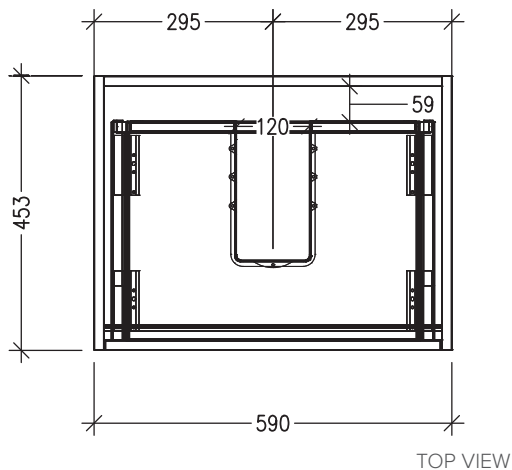

SPECIFICATION SHEET

Sahara 600mm 2 Drawers Double Tier Wall Vanity

Code: 10230

Features

- 2 Drawers Double Tier Wall Hung
- Cabinet with Extrusion
- Centre Basin
- Dimensions: H800 x W600 x D453
- Designed & Assembled in NZ

Technical Details

Note: All measurements shown are in millimetres. Sizes are nominal.

TOP VIEW

FRONT VIEW

SIDE VIEW

SPECIFICATION SHEET

Sahara 600mm 2 Drawers Double Tier Wall Vanity

Code: 10230

Features

- 2 Drawers Double Tier Wall Hung
- Cabinet with Handle
- Centre Basin
- Dimensions: H800 x W600 x D453
- Designed & Assembled in NZ

Technical Details

Note: All measurements shown are in millimetres. Sizes are nominal.

Technical Details

Note: All measurements shown are in millimetres. Sizes are nominal.

TOP VIEW

FRONT VIEW

SIDE VIEW