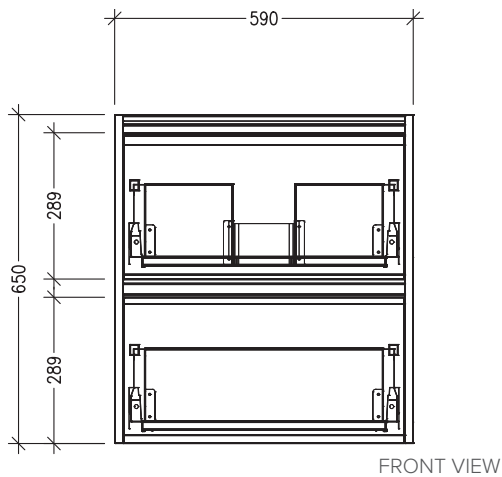

SPECIFICATION SHEET

Sahara 600mm 2 Drawers Double Tier Wall Vanity

Code: 10230

Features

- 2 Drawers Double Tier Wall Hung
- Cabinet with Extrusion
- Centre Basin
- Dimensions: H800 x W600 x D453
- Designed & Assembled in NZ

Technical Details

Note: All measurements shown are in millimetres. Sizes are nominal.

TOP VIEW

FRONT VIEW

SIDE VIEW

SPECIFICATION SHEET

Sahara 600mm 2 Drawers Double Tier Wall Vanity

Code: 10230

Features

- 2 Drawers Double Tier Wall Hung
- Cabinet with Handle
- Centre Basin
- Dimensions: H800 x W600 x D453
- Designed & Assembled in NZ

Technical Details

Note: All measurements shown are in millimetres. Sizes are nominal.

TOP VIEW

FRONT VIEW

SIDE VIEW

SPECIFICATION SHEET

Sahara 600mm 2 Drawers Double Tier Wall Vanity

Code: 10230

Features

- 2 Drawers Double Tier Wall Hung
- Cabinet with Negative Timber Detail
- Centre Basin
- Dimensions: H800 x W600 x D453
- Designed & Assembled in NZ