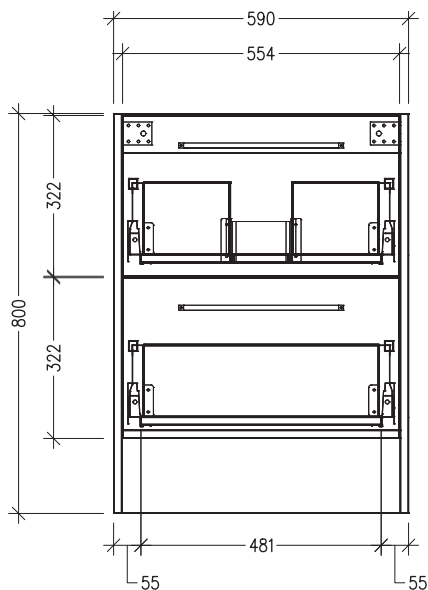

Technical Details

Note: All measurements shown are in millimetres. Sizes are nominal.

TOP VIEW

FRONT VIEW

SIDE VIEW

SPECIFICATION SHEET

Sahara 600mm 2 Drawers Double Tier Floor Vanity

Code: 10322

Features

- 2 Drawers Double Tier Floorstanding
- Cabinet with Handle
- Centre Basin
- Dimensions: H800 x W600 x D453
- Designed & Assembled in NZ

Technical Details

Note: All measurements shown are in millimetres. Sizes are nominal.

TOP VIEW

FRONT VIEW

SIDE VIEW

SPECIFICATION SHEET

Sahara 600mm 2 Drawers Double Tier Floor Vanity

Code: 10322

Features

- 2 Drawers Double Tier Floorstanding
- Cabinet with Negative Timber Detail
- Centre Basin
- Dimensions: H800 x W600 x D453
- Designed & Assembled in NZ

Technical Details

Note: All measurements shown are in millimetres. Sizes are nominal.