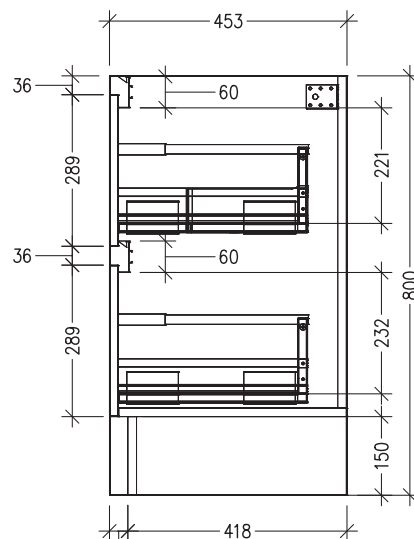

Technical Details

Note: All measurements shown are in millimetres. Sizes are nominal.

TOP VIEW

FRONT VIEW

SIDE VIEW

SPECIFICATION SHEET

Sahara 600mm 2 Drawers Double Tier Floor Vanity

Code: 10322

Features

- 2 Drawers Double Tier Floorstanding
- Cabinet with Handle
- Centre Basin
- Dimensions: H800 x W600 x D453
- Designed & Assembled in NZ

Technical Details

Note: All measurements shown are in millimetres. Sizes are nominal.

TOP VIEW

FRONT VIEW

SIDE VIEW

SPECIFICATION SHEET

Sahara 600mm 2 Drawers Double Tier Floor Vanity

Code: 10322

Features

- 2 Drawers Double Tier Floorstanding
- Cabinet with Negative Timber Detail
- Centre Basin
- Dimensions: H800 x W600 x D453
- Designed & Assembled in NZ

Technical Details

Note: All measurements shown are in millimetres. Sizes are nominal.