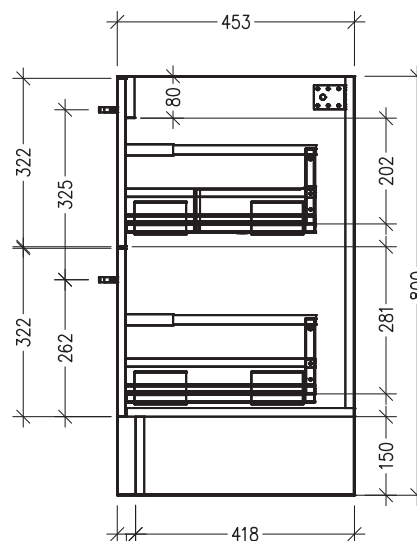

Technical Details

Note: All measurements shown are in millimetres. Sizes are nominal.

TOP VIEW

FRONT VIEW

SIDE VIEW

SPECIFICATION SHEET

Sahara 600mm 2 Drawers Double Tier Floor Vanity

Code: 10322

Features

- 2 Drawers Double Tier Floorstanding
- Cabinet with Handle
- Centre Basin
- Dimensions: H800 x W600 x D453
- Designed & Assembled in NZ

Technical Details

Note: All measurements shown are in millimetres. Sizes are nominal.

TOP VIEW

FRONT VIEW

SIDE VIEW

SPECIFICATION SHEET

Sahara 600mm 2 Drawers Double Tier Floor Vanity

Code: 10322

Features

- 2 Drawers Double Tier Floorstanding
- Cabinet with Negative Timber Detail
- Centre Basin
- Dimensions: H800 x W600 x D453
- Designed & Assembled in NZ

Technical Details

Note: All measurements shown are in millimetres. Sizes are nominal.