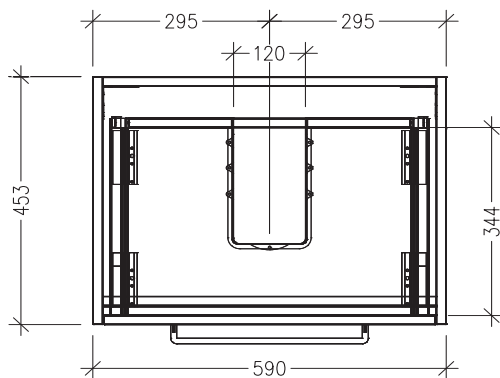

Technical Details

Note: All measurements shown are in millimetres. Sizes are nominal.

TOP VIEW

FRONT VIEW

SIDE VIEW

SPECIFICATION SHEET

Sahara 600mm 2 Drawers Double Tier Floor Vanity

Code: 10322

Features

- 2 Drawers Double Tier Floorstanding
- Cabinet with Handle
- Centre Basin
- Dimensions: H800 x W600 x D453
- Designed & Assembled in NZ

Technical Details

Note: All measurements shown are in millimetres. Sizes are nominal.

TOP VIEW

FRONT VIEW

SIDE VIEW

SPECIFICATION SHEET

Sahara 600mm 2 Drawers Double Tier Floor Vanity

Code: 10322

Features

- 2 Drawers Double Tier Floorstanding
- Cabinet with Negative Timber Detail
- Centre Basin
- Dimensions: H800 x W600 x D453
- Designed & Assembled in NZ

Technical Details

Note: All measurements shown are in millimetres. Sizes are nominal.