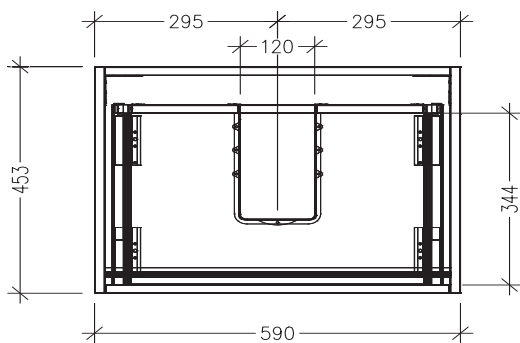

SPECIFICATION SHEET

Sahara 600mm 2 Drawers Double Tier Floor Vanity

Code: 10322

Features

- 2 Drawers Double Tier Floorstanding
- Cabinet with Extrusion
- Centre Basin
- Dimensions: H800 x W600 x D453
- Designed & Assembled in NZ

Technical Details

Note: All measurements shown are in millimetres. Sizes are nominal.

TOP VIEW

FRONT VIEW

SIDE VIEW

SPECIFICATION SHEET

Sahara 600mm 2 Drawers Double Tier Floor Vanity

Code: 10322

Features

- 2 Drawers Double Tier Floorstanding
- Cabinet with Handle
- Centre Basin
- Dimensions: H800 x W600 x D453
- Designed & Assembled in NZ

Technical Details

Note: All measurements shown are in millimetres. Sizes are nominal.

Technical Details

Note: All measurements shown are in millimetres. Sizes are nominal.