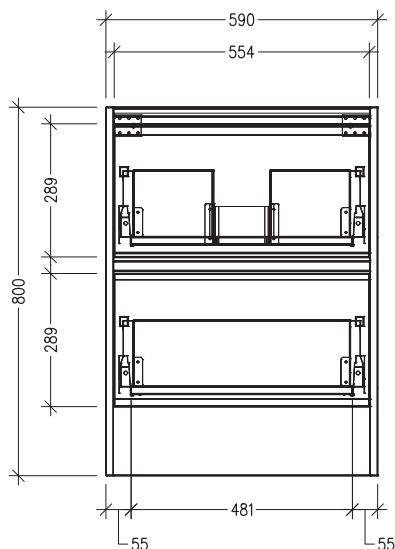

SPECIFICATION SHEET

Sahara 600mm 2 Drawers Double Tier Floor Vanity

Code: 10322

Features

- 2 Drawers Double Tier Floorstanding
- Cabinet with Extrusion
- Centre Basin
- Dimensions: H800 x W600 x D453
- Designed & Assembled in NZ

Technical Details

Note: All measurements shown are in millimetres. Sizes are nominal.

TOP VIEW

FRONT VIEW

SIDE VIEW

SPECIFICATION SHEET

Sahara 600mm 2 Drawers Double Tier Floor Vanity

Code: 10322

Features

- 2 Drawers Double Tier Floorstanding
- Cabinet with Handle
- Centre Basin
- Dimensions: H800 x W600 x D453
- Designed & Assembled in NZ

Technical Details

Note: All measurements shown are in millimetres. Sizes are nominal.

TOP VIEW

FRONT VIEW

SIDE VIEW

SPECIFICATION SHEET

Sahara 600mm 2 Drawers Double Tier Floor Vanity

Code: 10322

Features

- 2 Drawers Double Tier Floorstanding
- Cabinet with Negative Timber Detail
- Centre Basin
- Dimensions: H800 x W600 x D453
- Designed & Assembled in NZ