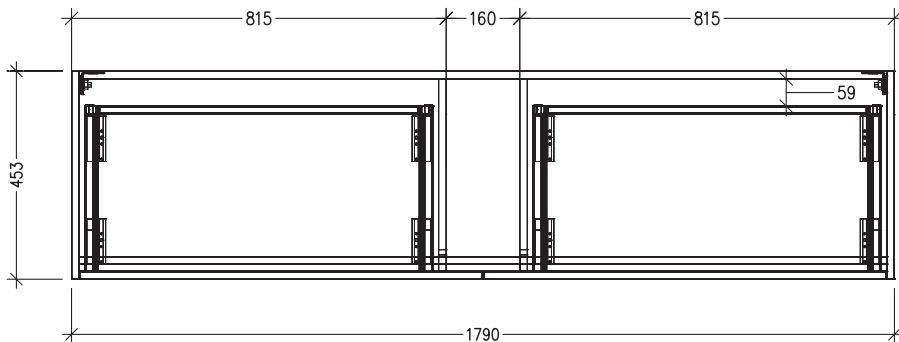

Note: All measurements shown are in millimetres. Sizes are nominal.

TOP VIEW

FRONT VIEW

SIDE VIEW

SPECIFICATION SHEET

Sahara 1800mm 4 Drawers Wall Vanity

Code: 10266

Features

- 4 Drawers Wall Hung
- Cabinet with Handle
- Centre Basin
- Dimensions: H650 x W1800 x D453
- Designed & Assembled in NZ

Technical Details

Note: All measurements shown are in millimetres. Sizes are nominal.

TOP VIEW

FRONT VIEW

SIDE VIEW

SPECIFICATION SHEET

Sahara 1800mm 4 Drawers Wall Vanity

Code: 10266

Features

- 4 Drawers Wall Hung
- Cabinet with Negative Timber Detail
- Centre Basin
- Dimensions: H650 x W1800 x D453
- Designed & Assembled in NZ

Technical Details

Note: All measurements shown are in millimetres. Sizes are nominal.

TOP VIEW

FRONT VIEW

SIDE VIEW