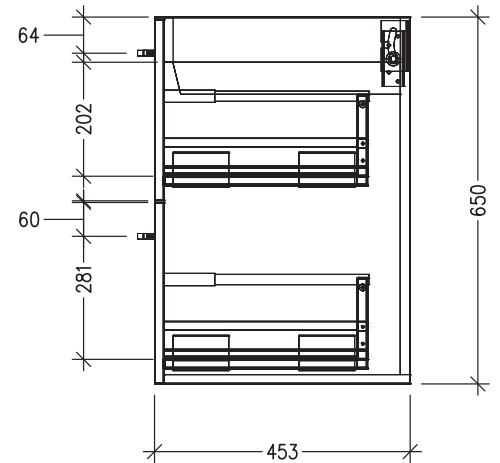

Note: All measurements shown are in millimetres. Sizes are nominal.

TOP VIEW

FRONT VIEW

SIDE VIEW

SPECIFICATION SHEET

Sahara 1800mm 4 Drawers Wall Vanity

Code: 10266

Features

- 4 Drawers Wall Hung
- Cabinet with Handle
- Centre Basin
- Dimensions: H650 x W1800 x D453
- Designed & Assembled in NZ

Technical Details

Note: All measurements shown are in millimetres. Sizes are nominal.

TOP VIEW

FRONT VIEW

SIDE VIEW

SPECIFICATION SHEET

Sahara 1800mm 4 Drawers Wall Vanity

Code: 10266

Features

- 4 Drawers Wall Hung
- Cabinet with Negative Timber Detail
- Centre Basin
- Dimensions: H650 x W1800 x D453
- Designed & Assembled in NZ

Technical Details

Note: All measurements shown are in millimetres. Sizes are nominal.

TOP VIEW

FRONT VIEW

SIDE VIEW