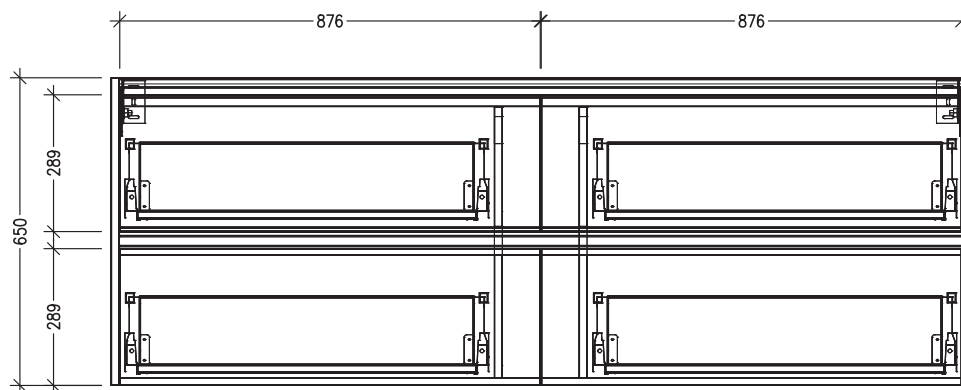

SPECIFICATION SHEET

Sahara 1800mm 4 Drawers Wall Vanity

Code: 10266

Features

- 4 Drawers Wall Hung
- Cabinet with Extrusion
- Centre Basin
- Dimensions: H650 x W1800 x D453
- Designed & Assembled in NZ

Technical Details

Note: All measurements shown are in millimetres. Sizes are nominal.

TOP VIEW

FRONT VIEW

SIDE VIEW

SPECIFICATION SHEET

Sahara 1800mm 4 Drawers Wall Vanity

Code: 10266

Features

- 4 Drawers Wall Hung
- Cabinet with Handle
- Centre Basin
- Dimensions: H650 x W1800 x D453
- Designed & Assembled in NZ

Technical Details

Note: All measurements shown are in millimetres. Sizes are nominal.

Technical Details

Note: All measurements shown are in millimetres. Sizes are nominal.

TOP VIEW

FRONT VIEW

SIDE VIEW