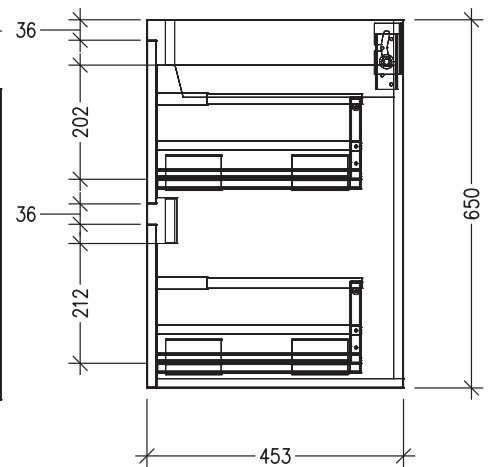

Note: All measurements shown are in millimetres. Sizes are nominal.

TOP VIEW

FRONT VIEW

SIDE VIEW

SPECIFICATION SHEET

Sahara 1800mm 4 Drawers Wall Vanity

Code: 10266

Features

- 4 Drawers Wall Hung
- Cabinet with Handle
- Centre Basin
- Dimensions: H650 x W1800 x D453
- Designed & Assembled in NZ

Technical Details

Note: All measurements shown are in millimetres. Sizes are nominal.

TOP VIEW

FRONT VIEW

SIDE VIEW

SPECIFICATION SHEET

Sahara 1800mm 4 Drawers Wall Vanity

Code: 10266

Features

- 4 Drawers Wall Hung
- Cabinet with Negative Timber Detail
- Centre Basin
- Dimensions: H650 x W1800 x D453
- Designed & Assembled in NZ

Technical Details

Note: All measurements shown are in millimetres. Sizes are nominal.

TOP VIEW

FRONT VIEW

SIDE VIEW