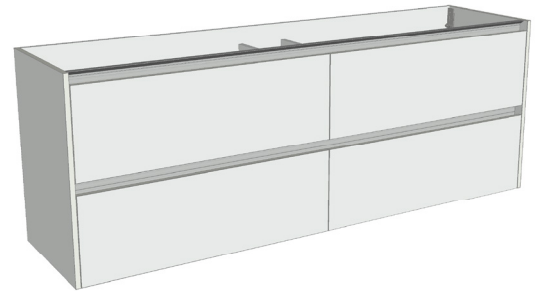

SPECIFICATION SHEET

Sahara 1800mm 4 Drawers Wall Vanity

Code: 10266

Features

- 4 Drawers Wall Hung
- Cabinet with Extrusion
- Centre Basin
- Dimensions: H650 x W1800 x D453
- Designed & Assembled in NZ

Technical Details

Note: All measurements shown are in millimetres. Sizes are nominal.

TOP VIEW

FRONT VIEW

SIDE VIEW

SPECIFICATION SHEET

Sahara 1800mm 4 Drawers Wall Vanity

Code: 10266

Features

- 4 Drawers Wall Hung
- Cabinet with Handle
- Centre Basin
- Dimensions: H650 x W1800 x D453
- Designed & Assembled in NZ

Technical Details

Note: All measurements shown are in millimetres. Sizes are nominal.

TOP VIEW

FRONT VIEW

SIDE VIEW

SPECIFICATION SHEET

Sahara 1800mm 4 Drawers Wall Vanity

Code: 10266

Features

- 4 Drawers Wall Hung
- Cabinet with Negative Timber Detail
- Centre Basin
- Dimensions: H650 x W1800 x D453
- Designed & Assembled in NZ