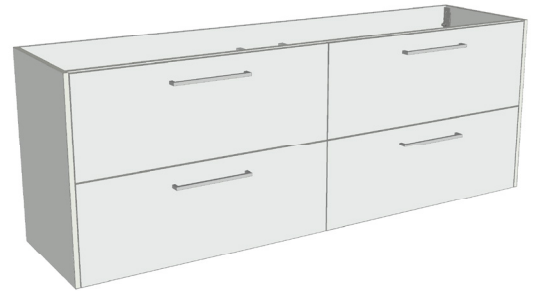

SPECIFICATION SHEET

Sahara 1800mm 4 Drawers Wall Vanity

Code: 10266

Features

- 4 Drawers Wall Hung
- Cabinet with Extrusion
- Centre Basin
- Dimensions: H650 x W1800 x D453
- Designed & Assembled in NZ

Technical Details

Note: All measurements shown are in millimetres. Sizes are nominal.

TOP VIEW

FRONT VIEW

SIDE VIEW

SPECIFICATION SHEET

Sahara 1800mm 4 Drawers Wall Vanity

Code: 10266

Features

- 4 Drawers Wall Hung
- Cabinet with Handle
- Centre Basin
- Dimensions: H650 x W1800 x D453
- Designed & Assembled in NZ

Technical Details

Note: All measurements shown are in millimetres. Sizes are nominal.

TOP VIEW

FRONT VIEW

SIDE VIEW

SPECIFICATION SHEET

Sahara 1800mm 4 Drawers Wall Vanity

Code: 10266

Features

- 4 Drawers Wall Hung
- Cabinet with Negative Timber Detail
- Centre Basin
- Dimensions: H650 x W1800 x D453
- Designed & Assembled in NZ