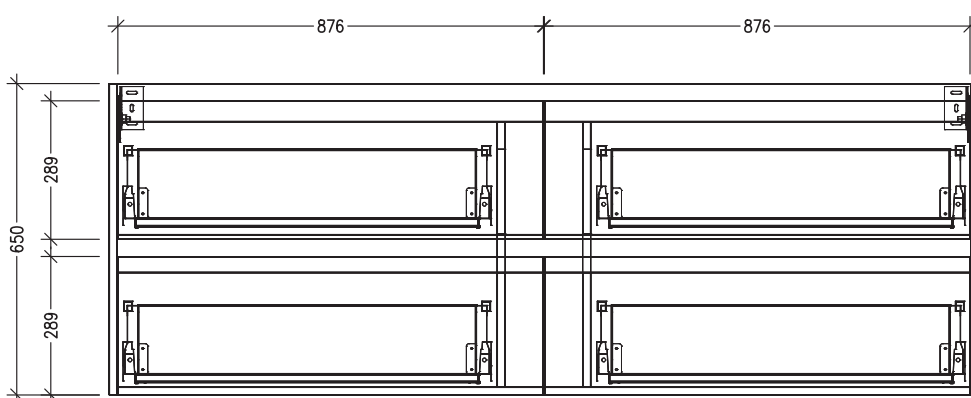

Note: All measurements shown are in millimetres. Sizes are nominal.

TOP VIEW

FRONT VIEW

SIDE VIEW

SPECIFICATION SHEET

Sahara 1800mm 4 Drawers Wall Vanity

Code: 10266

Features

- 4 Drawers Wall Hung
- Cabinet with Handle
- Centre Basin
- Dimensions: H650 x W1800 x D453
- Designed & Assembled in NZ

Technical Details

Note: All measurements shown are in millimetres. Sizes are nominal.

TOP VIEW

FRONT VIEW

SIDE VIEW

SPECIFICATION SHEET

Sahara 1800mm 4 Drawers Wall Vanity

Code: 10266

Features

- 4 Drawers Wall Hung
- Cabinet with Negative Timber Detail
- Centre Basin
- Dimensions: H650 x W1800 x D453
- Designed & Assembled in NZ

Technical Details

Note: All measurements shown are in millimetres. Sizes are nominal.

TOP VIEW

FRONT VIEW

SIDE VIEW