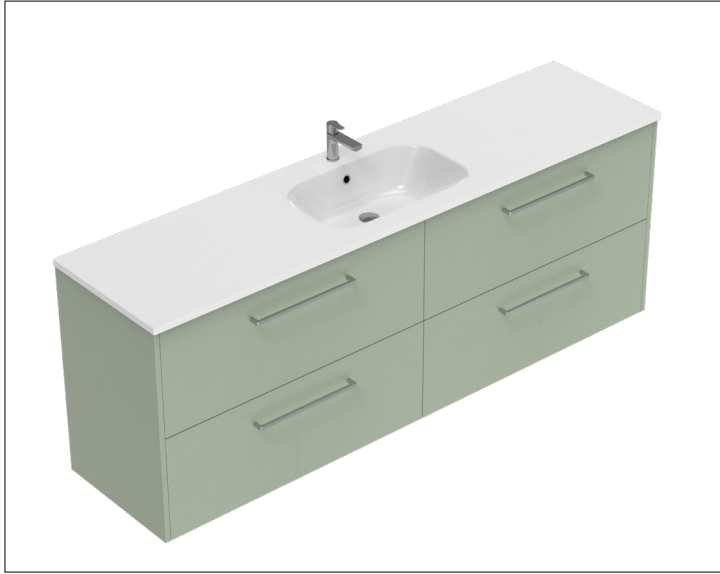

SPECIFICATION SHEET

Sahara 1800mm 4 Drawers Wall Vanity

Code: 10266

Features

- 4 Drawers Wall Hung
- Cabinet with Extrusion
- Centre Basin
- Dimensions: H650 x W1800 x D453
- Designed & Assembled in NZ

Technical Details

Note: All measurements shown are in millimetres. Sizes are nominal.

TOP VIEW

FRONT VIEW

SIDE VIEW

SPECIFICATION SHEET

Sahara 1800mm 4 Drawers Wall Vanity

Code: 10266

Features

- 4 Drawers Wall Hung
- Cabinet with Handle
- Centre Basin
- Dimensions: H650 x W1800 x D453
- Designed & Assembled in NZ

Technical Details

Note: All measurements shown are in millimetres. Sizes are nominal.

TOP VIEW

FRONT VIEW

SIDE VIEW

SPECIFICATION SHEET

Sahara 1800mm 4 Drawers Wall Vanity

Code: 10266

Features

- 4 Drawers Wall Hung
- Cabinet with Negative Timber Detail
- Centre Basin
- Dimensions: H650 x W1800 x D453
- Designed & Assembled in NZ