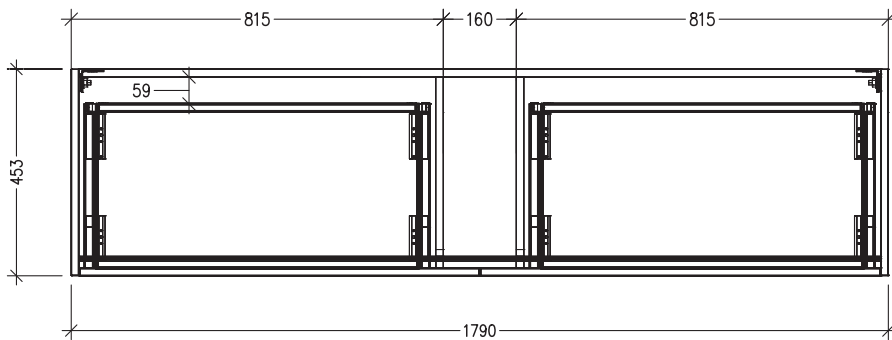

SPECIFICATION SHEET

Sahara 1800mm 4 Drawers Wall Vanity

Code: 10266

Features

- 4 Drawers Wall Hung
- Cabinet with Extrusion
- Centre Basin
- Dimensions: H650 x W1800 x D453
- Designed & Assembled in NZ

Technical Details

Note: All measurements shown are in millimetres. Sizes are nominal.

TOP VIEW

FRONT VIEW

SIDE VIEW

SPECIFICATION SHEET

Sahara 1800mm 4 Drawers Wall Vanity

Code: 10266

Features

- 4 Drawers Wall Hung
- Cabinet with Handle
- Centre Basin
- Dimensions: H650 x W1800 x D453
- Designed & Assembled in NZ

Technical Details

Note: All measurements shown are in millimetres. Sizes are nominal.

Technical Details

Note: All measurements shown are in millimetres. Sizes are nominal.

TOP VIEW

FRONT VIEW

SIDE VIEW