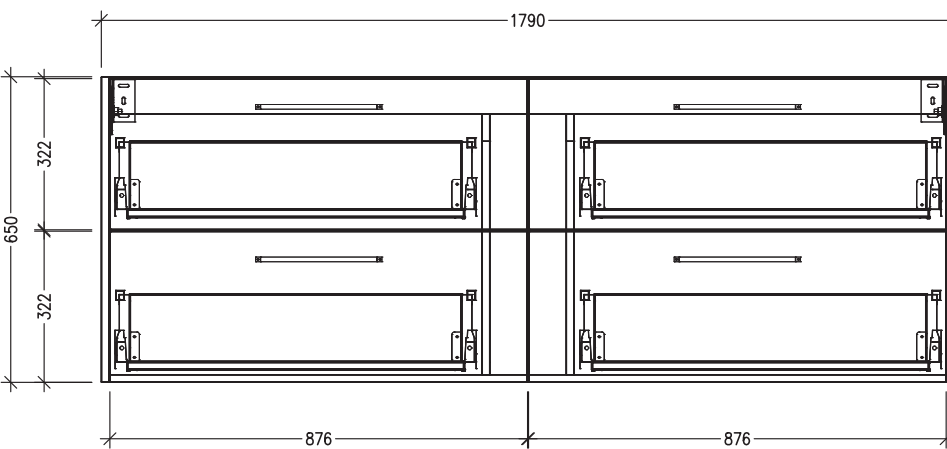

Note: All measurements shown are in millimetres. Sizes are nominal.

TOP VIEW

FRONT VIEW

SIDE VIEW

SPECIFICATION SHEET

Sahara 1800mm 4 Drawers Wall Vanity

Code: 10266

Features

- 4 Drawers Wall Hung
- Cabinet with Handle
- Centre Basin
- Dimensions: H650 x W1800 x D453
- Designed & Assembled in NZ

Technical Details

Note: All measurements shown are in millimetres. Sizes are nominal.

TOP VIEW

FRONT VIEW

SIDE VIEW

SPECIFICATION SHEET

Sahara 1800mm 4 Drawers Wall Vanity

Code: 10266

Features

- 4 Drawers Wall Hung
- Cabinet with Negative Timber Detail
- Centre Basin
- Dimensions: H650 x W1800 x D453
- Designed & Assembled in NZ

Technical Details

Note: All measurements shown are in millimetres. Sizes are nominal.

TOP VIEW

FRONT VIEW

SIDE VIEW