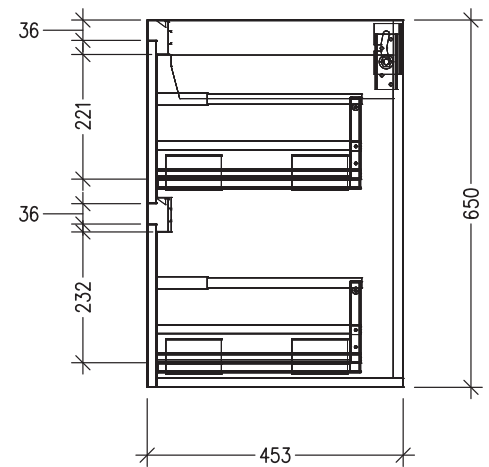

SPECIFICATION SHEET

Sahara 1800mm 4 Drawers Wall Vanity

Code: 10266

Features

- 4 Drawers Wall Hung
- Cabinet with Extrusion
- Centre Basin
- Dimensions: H650 x W1800 x D453
- Designed & Assembled in NZ

Technical Details

Note: All measurements shown are in millimetres. Sizes are nominal.

TOP VIEW

FRONT VIEW

SIDE VIEW

SPECIFICATION SHEET

Sahara 1800mm 4 Drawers Wall Vanity

Code: 10266

Features

- 4 Drawers Wall Hung
- Cabinet with Handle
- Centre Basin
- Dimensions: H650 x W1800 x D453
- Designed & Assembled in NZ

Technical Details

Note: All measurements shown are in millimetres. Sizes are nominal.

Technical Details

Note: All measurements shown are in millimetres. Sizes are nominal.

TOP VIEW

FRONT VIEW

SIDE VIEW