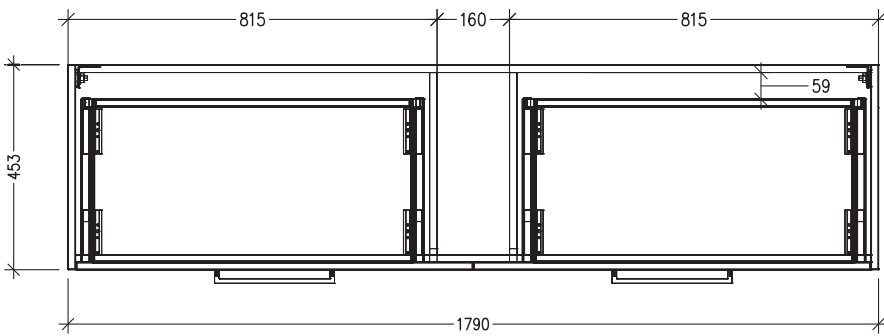

Note: All measurements shown are in millimetres. Sizes are nominal.

TOP VIEW

FRONT VIEW

SIDE VIEW

SPECIFICATION SHEET

Sahara 1800mm 4 Drawers Wall Vanity

Code: 10266

Features

- 4 Drawers Wall Hung
- Cabinet with Handle
- Centre Basin
- Dimensions: H650 x W1800 x D453
- Designed & Assembled in NZ

Technical Details

Note: All measurements shown are in millimetres. Sizes are nominal.

TOP VIEW

FRONT VIEW

SIDE VIEW

SPECIFICATION SHEET

Sahara 1800mm 4 Drawers Wall Vanity

Code: 10266

Features

- 4 Drawers Wall Hung
- Cabinet with Negative Timber Detail
- Centre Basin
- Dimensions: H650 x W1800 x D453
- Designed & Assembled in NZ

Technical Details

Note: All measurements shown are in millimetres. Sizes are nominal.

TOP VIEW

FRONT VIEW

SIDE VIEW